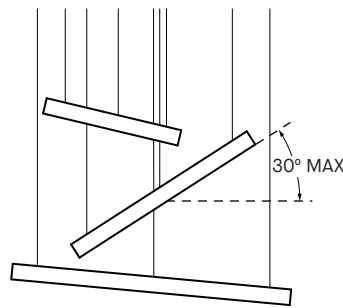

PRODUCT CHARACTERISTICS CARACTÉRISTIQUES DU PRODUIT

DESIGN:	Marrying simplicity and fineness, the Compass enhances the space with its elegantly shaped luminous halos.
INSTALLATION:	Easy to install, adjust and level using triple aircraft cables; available with straight or angled cables towards a central canopy.
LIGHT SOURCE:	Double row of custom designed light engine featuring high performance LED.
STRUCTURE:	Seamlessly finished, rolled aluminum extrusion with highly reflective matte white polyester powder coating enclosed with an extruded optical PMMA diffuser snapped in place and finished with an elegant chrome plated joiner.
CERTIFIED:	c-CSA-us

COMPASS 4802-XX

3 VERSATILE SIZES
An infinite number of possible layout
From smallest to the largest space

HANG IT STRAIGHT OR ANGLED
Can be installed with a maximum horizontal angle of 30°

CANOPY OPTIONS