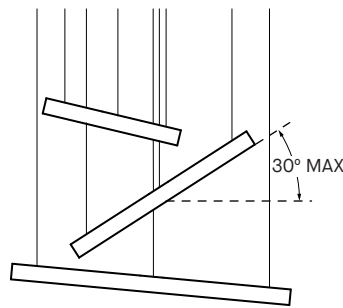

HANG IT STRAIGHT OR ANGLED
Can be installed with a maximum horizontal angle of 30°

CANOPY OPTIONS

SCREWLESS CANOPY 9.4"X1.88"
Mounting on a 4" standard j-box

STANDARD CANOPY 9.4"X1.88"
Mounting on a 4" standard j-box
For RCA option

LOW PROFILE CANOPY 9.4"X0.50"
Mounting on Eureka box 3981C (sold separately)
For 4802-36 / 4802-54 DV and 4802-36 DP
Recessed driver for discreet installation

LOW PROFILE CANOPY 9.4"X0.50"
Mounting on Eureka box 3981D (sold separately)
For 4802-72 DV and 4802-54 / 4802-72 DP
For 4802DI-36, 4802DI-54 and 4802DI-72
Recessed driver for discreet installation

CANOPY POSITION

4802-XX
Centered with mounting point (standard)

4802-XX-RCA
Centered with luminaire / Centered cables

4802-XX-RCC
Centered with luminaire / Straight cables

SPECIFICATION PRODUIT

	4802-36	4802-54	4802-72
PERFORMANCE			
PUISSANCE TOTALE	54 W	78 W	115 W
LUMENS RÉELS (4000K)	5926 LM	8825 LM	12393 LM
EFFICACITÉ	109,7 LM/W	113,1 LM/W	107,7 LM/W
AUTRES INFORMATION			
POIDS DU LUMINAIRE	13 LBS	20 LBS	26 LBS
L70 (LUMEN MAINTENANCE)	60 000 HRS	60 000 HRS	60 000 HRS
LUMINOSITÉ MAX. 45°-90° OF NADIR	4369 CD/M²	3453 CD/M²	3245 CD/M²
QUALITÉ DE LA LUMIÈRE	R9 > 50	R9 > 50	R9 > 50

FACTEURS D'EFFICACITÉ

CRI	CCT	FACTEUR
90+	4000K	1.00
90+	3500K	0.96
90+	3000K	0.92
90+	2700K	0.87

DISTRIBUTION LUMINEUSE

DONNÉES TECHNIQUES