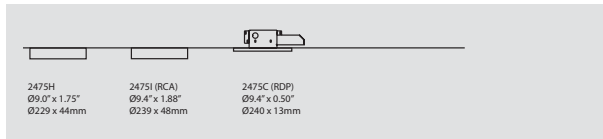

COMPASS 4802-72 / 4802DI-72

PROJECT PROJÉT
SPEC TYPE
NOTES

MOUNTING OPTIONS OPTIONS DE MONTAGE

ORDERING SPECIFICATION	SPÉCIFICATION DE COMMANDE	CODE
MODEL MODÈLE		
4802-72	COMPASS 72"	
4802DI-72	COMPASS UPLIGHT 72"	
LIGHT SOURCE SOURCE LUMINEUSE		LED
(WATTAGE, LAMP TYPE, OTHER INFO)		
4802-72		
LED	REGULAR OUTPUT	
4802DI-72		
LED	REGULAR OUTPUT	
COLOR TEMPERATURE TEMPÉRATURE DE COULEUR		
27	2700K	
30	3000K	
35	3500K	
40*	4000K	
* LONGER LEAD TIME MAY APPLY, PLEASE CONTACT YOUR EUREKA REPRESENTATIVE		
COLOR RENDERING INDEX (CRI) INDICE DE RENDU DE COULEUR (IRC)		90
90	90+ CRI	
VOLTAGE VOLTAGE		
120V	120 VOLT	
277V	277 VOLT	
DIMMING OPTION OPTION DE GRADATION		
DV	0-10V DIMMING (120-277V)	
DP	PHASE DIMMING (120V ONLY)	
LED DIMMING DRIVER IS STANDARD IN THIS PRODUCT. PLEASE SPECIFY YOUR DIMMING TYPE.		
DRIVER POSITION POSITION DU PILOT		
RDP	RECESSED DRIVER*	
*3981C (80W) OR 3981D (128W & 174W) ACCESSORY IS REQUIRED		
CABLE CABLE		AC
AC	AIRCRAFT MOUNTING & CLEAR CABLE, FIELD ADJUSTABLE	
CABLE LENGTH LONGUEUR DE CABLE		
60	60" AIRCRAFT CABLE (STD LENGTH)	
**	CUSTOM AIRCRAFT CABLE LENGTH (PLEASE SPECIFY)	
FOR OVERALL LENGTH PLEASE CONTACT YOUR EUREKA REPRESENTATIVE.		
MOUNTING OPTION OPTION DE MONTAGE		RC
RC	ROUND CANOPY / PAVILLON ROND FOR RCA: 1.88" CANOPY (2475I) FOR RECESSED DRIVER OPTION: 0.50" CANOPY (2475C) FOR STANDARD: 1.75" CANOPY (2475H)	
MOUNTING CABLE OPTION OPTION DE MONTAGE DE CABLE		
IF NO OPTION IS SELECTED, AN OFF-CENTERED ROUND CANOPY WITH STRAIGHT AIRCRAFT CABLES WILL BE PROVIDED		
RCA	CENTERED ROUND CANOPY - AIRCRAFT CABLES ANGLED TO CENTER*	
RCC	CENTERED ROUND CANOPY - STRAIGHT AIRCRAFT CABLES	
*NOT AVAILABLE WITH RECESSED DRIVER (RDP)		
CANOPY FINISH FINI PAVILLON		WHE
WHE	WHITE FINE TEXTURE	
RING FINISH FINI ANNEAUX		WHE
WHE	WHITE FINE TEXTURE	
DIFFUSER FINISH FINI DIFFUSEUR		WH
WH	WHITE	
ACCESSORY ACCESSOIRE		
3981D	JUNCTION BOX FOR RECESSED DRIVER OPTION (ALL 4802-72, ALL 4802DI-72)	