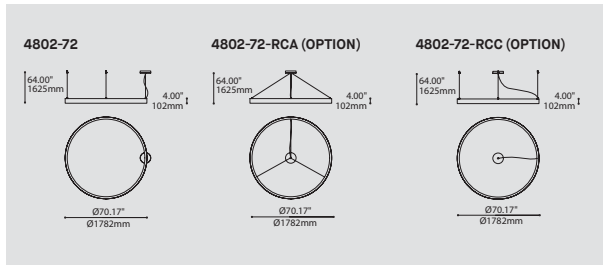

COMPASS 4802-72 / 4802DI-72

PROJECT PROJÉT
SPEC TYPE
NOTES

MOUNTING OPTIONS OPTIONS DE MONTAGE

ORDERING SPECIFICATION	SPÉCIFICATION DE COMMANDE	CODE
MODEL MODÈLE		
4802-72	COMPASS 72"	
4802DI-72	COMPASS UPLIGHT 72"	
LIGHT SOURCE SOURCE LUMINEUSE		LED
(WATTAGE, LAMP TYPE, OTHER INFO)		
4802-72		
LED	REGULAR OUTPUT	
4802DI-72		
LED	REGULAR OUTPUT	
COLOR TEMPERATURE TEMPÉRATURE DE COULEUR		
27	2700K	
30	3000K	
35	3500K	
40*	4000K	
* LONGER LEAD TIME MAY APPLY, PLEASE CONTACT YOUR EUREKA REPRESENTATIVE		
COLOR RENDERING INDEX (CRI) INDICE DE RENDU DE COULEUR (IRC)		90
90	90+ CRI	
VOLTAGE VOLTAGE		
120V	120 VOLT	
277V	277 VOLT	
DIMMING OPTION OPTION DE GRADATION		
DV	0-10V DIMMING (120-277V)	
DP	PHASE DIMMING (120V ONLY)	
LED DIMMING DRIVER IS STANDARD IN THIS PRODUCT. PLEASE SPECIFY YOUR DIMMING TYPE.		
DRIVER POSITION POSITION DU PILOT		
RDP	RECESSED DRIVER*	
*3981C (80W) OR 3981D (128W & 174W) ACCESSORY IS REQUIRED		
CABLE CABLE		AC
AC	AIRCRAFT MOUNTING & CLEAR CABLE, FIELD ADJUSTABLE	
CABLE LENGTH LONGUEUR DE CABLE		
60	60" AIRCRAFT CABLE (STD LENGTH)	
**	CUSTOM AIRCRAFT CABLE LENGTH (PLEASE SPECIFY)	
FOR OVERALL LENGTH PLEASE CONTACT YOUR EUREKA REPRESENTATIVE.		
MOUNTING OPTION OPTION DE MONTAGE		RC
RC	ROUND CANOPY / PAVILLON ROND FOR RCA: 1.88" CANOPY (2475I) FOR RECESSED DRIVER OPTION: 0.50" CANOPY (2475C) FOR STANDARD: 1.75" CANOPY (2475H)	
MOUNTING CABLE OPTION OPTION DE MONTAGE DE CABLE		
IF NO OPTION IS SELECTED, AN OFF-CENTERED ROUND CANOPY WITH STRAIGHT AIRCRAFT CABLES WILL BE PROVIDED		
RCA	CENTERED ROUND CANOPY - AIRCRAFT CABLES ANGLED TO CENTER*	
RCC	CENTERED ROUND CANOPY - STRAIGHT AIRCRAFT CABLES	
*NOT AVAILABLE WITH RECESSED DRIVER (RDP)		
CANOPY FINISH FINI PAVILLON		WHE
WHE	WHITE FINE TEXTURE	
RING FINISH FINI ANNEAUX		WHE
WHE	WHITE FINE TEXTURE	
DIFFUSER FINISH FINI DIFFUSEUR		WH
WH	WHITE	
ACCESSORY ACCESSOIRE		
3981D	JUNCTION BOX FOR RECESSED DRIVER OPTION (ALL 4802-72, ALL 4802DI-72)	