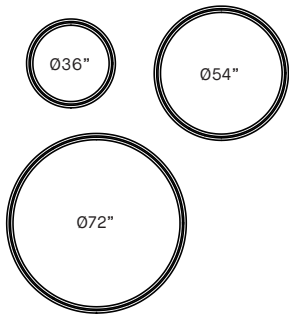

COMPASS 4802-XX

3 VERSATILE SIZES
An infinite number of possible layout
From smallest to the largest space