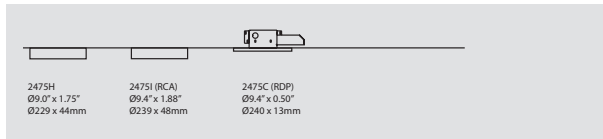

COMPASS 4802-36 / 4802DI-36

PROJECT PROJÉT
SPEC TYPE
NOTES

MOUNTING OPTIONS OPTIONS DE MONTAGE

ORDERING SPECIFICATION	SPÉCIFICATION DE COMMANDE	CODE
MODEL MODÈLE		
4802-36	COMPASS 36"	
4802DI-36	COMPASS UPLIGHT 36"	
LIGHT SOURCE SOURCE LUMINEUSE		LED
(WATTAGE, LAMP TYPE, OTHER INFO)		
4802-36		
LED	REGULAR OUTPUT	
4802DI-36		
LED	REGULAR OUTPUT	
COLOR TEMPERATURE TEMPÉRATURE DE COULEUR		
27	2700K	
30	3000K	
35	3500K	
40*	4000K	
* LONGER LEAD TIME MAY APPLY, PLEASE CONTACT YOUR EUREKA REPRESENTATIVE		
COLOR RENDERING INDEX (CRI) INDICE DE RENDU DE COULEUR (IRC)		90
90	90+ CRI	
VOLTAGE VOLTAGE		
120V	120 VOLT	
277V	277 VOLT	
DIMMING OPTION OPTION DE GRADATION		
DV	0-10V DIMMING (120-277V)	
DP	PHASE DIMMING (120V ONLY)	
LED DIMMING DRIVER IS STANDARD IN THIS PRODUCT. PLEASE SPECIFY YOUR DIMMING TYPE.		
DRIVER POSITION POSITION DU PILOT		
RDP	RECESSED DRIVER*	
*3981C OR 3981D ACCESSORY IS REQUIRED		
CABLE CABLE		AC
AC	AIRCRAFT MOUNTING & CLEAR CABLE, FIELD ADJUSTABLE	
CABLE LENGTH LONGUEUR DE CABLE		
60	60" AIRCRAFT CABLE (STD LENGTH)	
**	CUSTOM AIRCRAFT CABLE LENGTH (PLEASE SPECIFY)	
FOR OVERALL LENGTH PLEASE CONTACT YOUR EUREKA REPRESENTATIVE.		
MOUNTING OPTION OPTION DE MONTAGE		RC
RC	ROUND CANOPY / PAVILLON ROND	
FOR RCA: 1.88" CANOPY (2475I)		
FOR RECESSED DRIVER OPTION: 0.50" CANOPY (2475C)		
FOR STANDARD: 1.75" CANOPY (2475H)		
MOUNTING CABLE OPTION OPTION DE MONTAGE DE CABLE		
IF NO OPTION IS SELECTED, AN OFF-CENTERED ROUND CANOPY WITH STRAIGHT AIRCRAFT CABLES WILL BE PROVIDED		
RCA	CENTERED ROUND CANOPY - AIRCRAFT CABLES ANGLED TO CENTER*	
RCC	CENTERED ROUND CANOPY - STRAIGHT AIRCRAFT CABLES	
*NOT AVAILABLE WITH RECESSED DRIVER (RDP)		
CANOPY FINISH FINI PAVILLON		WHE
WHE	WHITE FINE TEXTURE	
RING FINISH FINI ANNEAUX		WHE
WHE	WHITE FINE TEXTURE	
DIFFUSER FINISH FINI DIFFUSEUR		WH
WH	WHITE	
ACCESSORY ACCESSOIRE		
3981C	JUNCTION BOX FOR RECESSED DRIVER OPTION (4802D-36)	
3981D	JUNCTION BOX FOR RECESSED DRIVER OPTION (4802DI-36)	