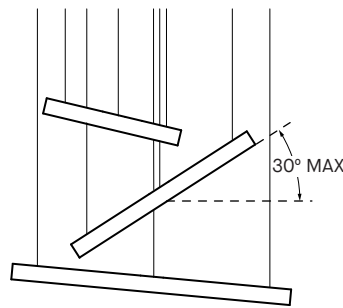

PRODUCT CHARACTERISTICS CARACTÉRISTIQUES DU PRODUIT

- BIM**
- DIM**
- IES**
- LED**

- DESIGN:** Marrying simplicity and fineness, the Compass enhances the space with its elegantly shaped luminous halos.
- INSTALLATION:** Easy to install, adjust and level using triple aircraft cables; available with straight or angled cables towards a central canopy.
- LIGHT SOURCE:** Double row of custom designed light engine featuring high performance LED.
- STRUCTURE:** Seamlessly finished, rolled aluminum extrusion with highly reflective matte white polyester powder coating enclosed with an extruded optical PMMA diffuser snapped in place and finished with an elegant chrome plated joiner.
- CERTIFIED:** c-CSA-us

COMPASS 4802-XX

3 VERSATILE SIZES
An infinite number of possible layout
From smallest to the largest space

HANG IT STRAIGHT OR ANGLED
Can be installed with a maximum horizontal angle of 30°

CANOPY OPTIONS