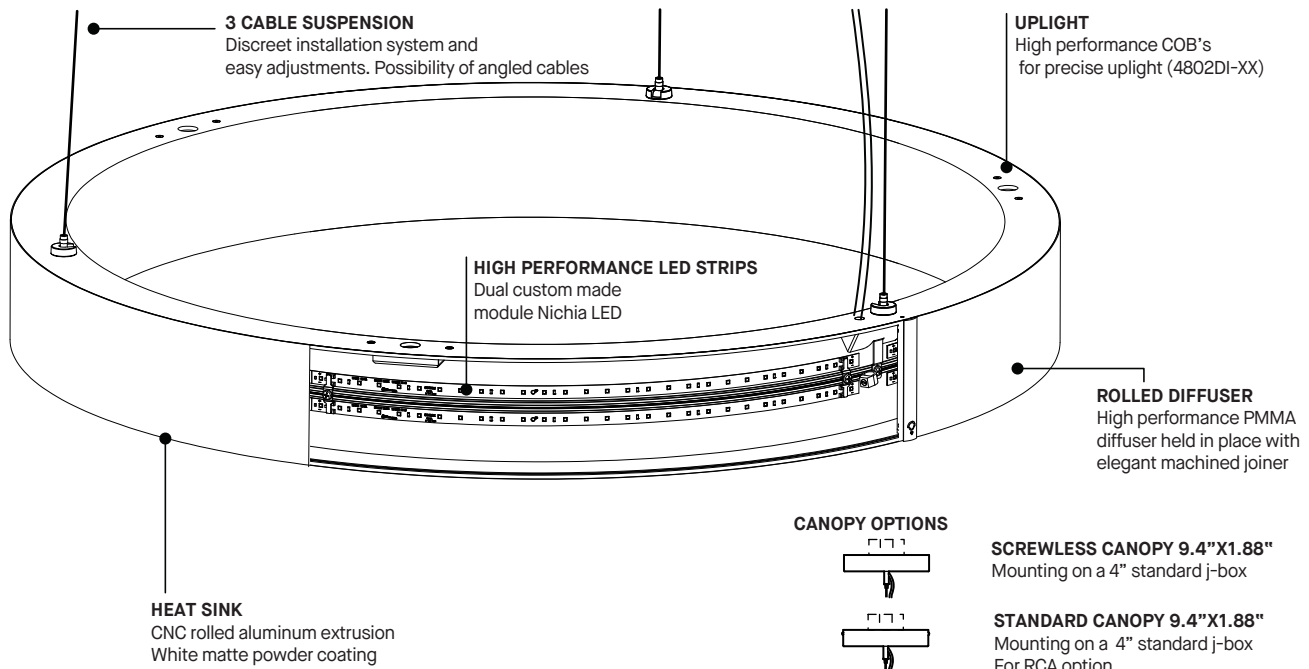

COMPASS 4802-XX

3 VERSATILE SIZES
An infinite number of possible layout
From smallest to the largest space