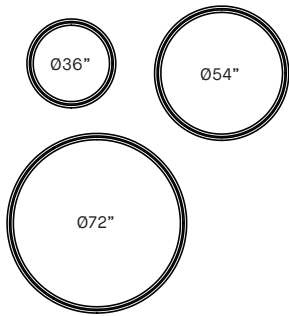

COMPASS 4802-XX

3 VERSATILE SIZES
An infinite number of possible layout
From smallest to the largest space