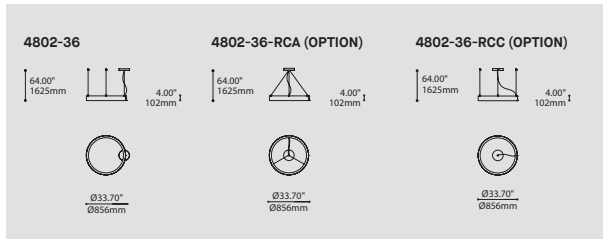

COMPASS 4802-36 / 4802DI-36

PROJECT PROJÉT
SPEC TYPE
NOTES

MOUNTING OPTIONS OPTIONS DE MONTAGE

ORDERING SPECIFICATION	SPÉCIFICATION DE COMMANDE	CODE
MODEL MODÈLE		
4802-36	COMPASS 36"	
4802DI-36	COMPASS UPLIGHT 36"	
LIGHT SOURCE SOURCE LUMINEUSE		LED
(WATTAGE, LAMP TYPE, OTHER INFO)		
4802-36		
LED	REGULAR OUTPUT	
4802DI-36		
LED	REGULAR OUTPUT	
COLOR TEMPERATURE TEMPÉRATURE DE COULEUR		
27	2700K	
30	3000K	
35	3500K	
40*	4000K	
* LONGER LEAD TIME MAY APPLY, PLEASE CONTACT YOUR EUREKA REPRESENTATIVE		
COLOR RENDERING INDEX (CRI) INDICE DE RENDU DE COULEUR (IRC)		90
90	90+ CRI	
VOLTAGE VOLTAGE		
120V	120 VOLT	
277V	277 VOLT	
DIMMING OPTION OPTION DE GRADATION		
DV	0-10V DIMMING (120-277V)	
DP	PHASE DIMMING (120V ONLY)	
LED DIMMING DRIVER IS STANDARD IN THIS PRODUCT. PLEASE SPECIFY YOUR DIMMING TYPE.		
DRIVER POSITION POSITION DU PILOT		
RDP	RECESSED DRIVER*	
*3981C OR 3981D ACCESSORY IS REQUIRED		
CABLE CABLE		AC
AC	AIRCRAFT MOUNTING & CLEAR CABLE, FIELD ADJUSTABLE	
CABLE LENGTH LONGUEUR DE CABLE		
60	60" AIRCRAFT CABLE (STD LENGTH)	
**	CUSTOM AIRCRAFT CABLE LENGTH (PLEASE SPECIFY)	
FOR OVERALL LENGTH PLEASE CONTACT YOUR EUREKA REPRESENTATIVE.		
MOUNTING OPTION OPTION DE MONTAGE		RC
RC	ROUND CANOPY / PAVILLON ROND	
FOR RCA: 1.88" CANOPY (2475I)		
FOR RECESSED DRIVER OPTION: 0.50" CANOPY (2475C)		
FOR STANDARD: 1.75" CANOPY (2475H)		
MOUNTING CABLE OPTION OPTION DE MONTAGE DE CABLE		
IF NO OPTION IS SELECTED, AN OFF-CENTERED ROUND CANOPY WITH STRAIGHT AIRCRAFT CABLES WILL BE PROVIDED		
RCA	CENTERED ROUND CANOPY - AIRCRAFT CABLES ANGLED TO CENTER*	
RCC	CENTERED ROUND CANOPY - STRAIGHT AIRCRAFT CABLES	
*NOT AVAILABLE WITH RECESSED DRIVER (RDP)		
CANOPY FINISH FINI PAVILLON		WHE
WHE	WHITE FINE TEXTURE	
RING FINISH FINI ANNEAUX		WHE
WHE	WHITE FINE TEXTURE	
DIFFUSER FINISH FINI DIFFUSEUR		WH
WH	WHITE	
ACCESSORY ACCESSOIRE		
3981C	JUNCTION BOX FOR RECESSED DRIVER OPTION (4802D-36)	
3981D	JUNCTION BOX FOR RECESSED DRIVER OPTION (4802DI-36)	