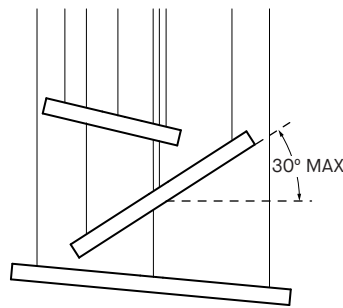

HANG IT STRAIGHT OR ANGLED
Can be installed with a maximum horizontal angle of 30°

CANOPY OPTIONS

SCREWLESS CANOPY 9.4\"X1.88\"
Mounting on a 4\" standard j-box

STANDARD CANOPY 9.4\"X1.88\"
Mounting on a 4\" standard j-box
For RCA option

LOW PROFILE CANOPY 9.4\"X0.50\"
Mounting on Eureka box 3981C (sold separately)
For 4802-36 / 4802-54 DV and 4802-36 DP
Recessed driver for discreet installation

LOW PROFILE CANOPY 9.4\"X0.50\"
Mounting on Eureka box 3981D (sold separately)
For 4802-72 DV and 4802-54 / 4802-72 DP
For 4802DI-36, 4802DI-54 and 4802DI-72
Recessed driver for discreet installation

CANOPY POSITION

4802-XX
Centered with mounting point (standard)

4802-XX-RCA
Centered with luminaire / Centered cables

4802-XX-RCC
Centered with luminaire / Straight cables

SPECIFICATION PRODUIT

	4802-36	4802-54	4802-72
PERFORMANCE			
PUISSANCE TOTALE	54 W	78 W	115 W
LUMENS RÉELS (4000K)	5926 LM	8825 LM	12393 LM
EFFICACITÉ	109,7 LM/W	113,1 LM/W	107,7 LM/W
AUTRES INFORMATION			
POIDS DU LUMINAIRE	13 LBS	20 LBS	26 LBS
L70 (LUMEN MAINTENANCE)	60 000 HRS	60 000 HRS	60 000 HRS
LUMINOSITÉ MAX. 45°-90° OF NADIR	4369 CD/M²	3453 CD/M²	3245 CD/M²
QUALITÉ DE LA LUMIÈRE	R9 > 50	R9 > 50	R9 > 50

FACTEURS D'EFFICACITÉ

CRI	CCT	FACTEUR
90+	4000K	1.00
90+	3500K	0.96
90+	3000K	0.92
90+	2700K	0.87

DISTRIBUTION LUMINEUSE

DONNÉES TECHNIQUES