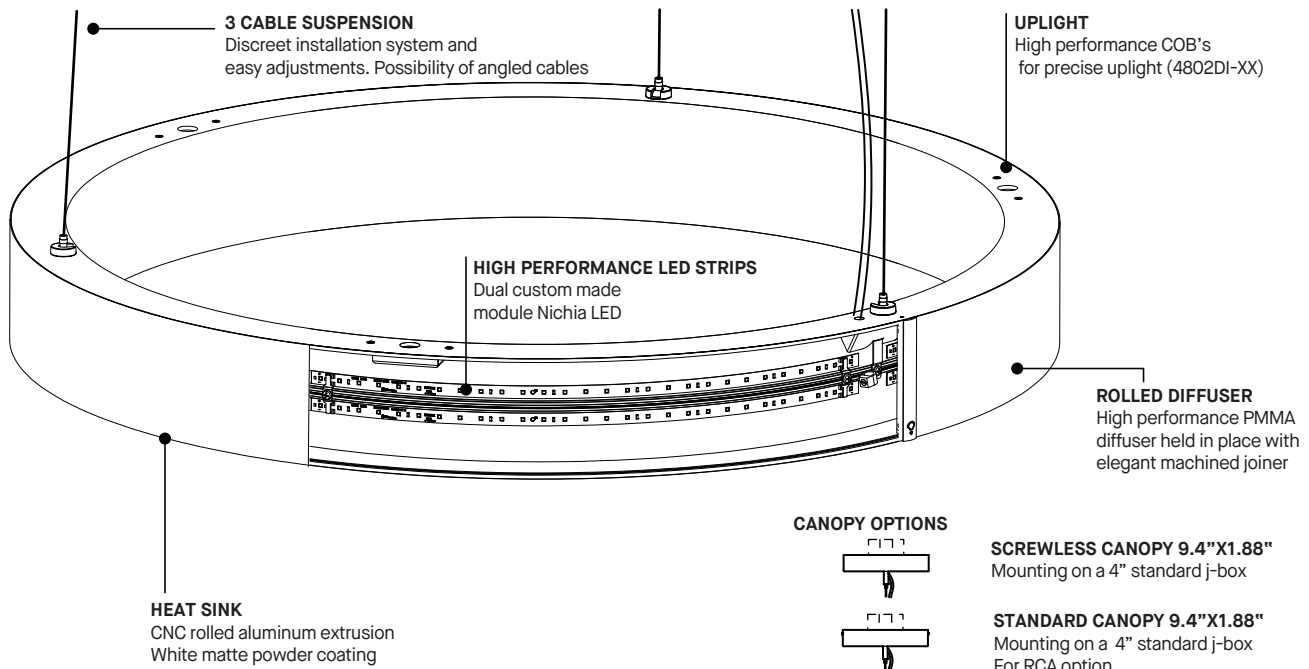

COMPASS 4802-XX

3 VERSATILE SIZES
An infinite number of possible layout
From smallest to the largest space