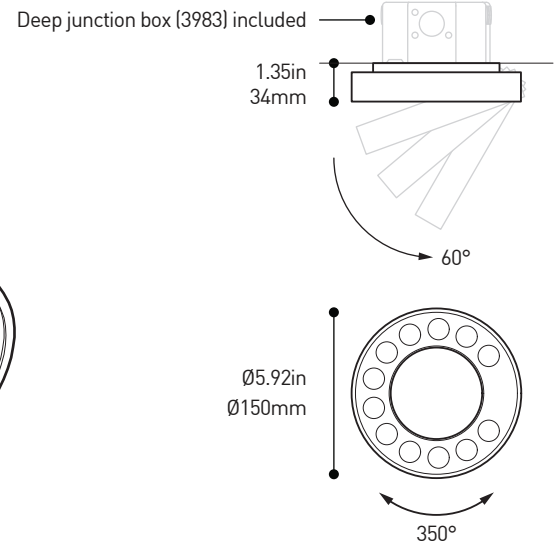

## PRODUCT CHARACTERISTICS CARACTÉRISTIQUES DU PRODUIT

<b>DESIGN:</b>	Dial combines a contemporary shaped, innovative design with a high-performance LED technology. The ultra-thin structure features an invisible rotational mechanism and a magnetic locking friction hinge system. Whether you install Dial on a wall or ceiling, its design will never go unnoticed.
<b>LIGHT SOURCE:</b>	LED module provides 1318 delivered lumens (18W) or 982 delivered lumens (12W). Dimming is standard, type 0-10V (DV) or phase (DP).
<b>OPTIC:</b>	Multiple TIR, available with narrow (18° FWHM) or medium (44° FWHM) beam. Tempered glass masked with black silkscreen printing isolates the optics to improve performance.
<b>CONSTRUCTION:</b>	Aluminum housing and a custom die-cast heat sink with black fine textured finish. CNC machined aluminum frame available in chrome, white or black architectural grade fine textured finishes.
<b>INSTALLATION:</b>	Effortless installation by means of 2 screws assembled on a deep junction box (3983 – included with product). Designed with a rotating canopy (350°) and high quality friction hinge (angle up to 60°), Dial can stay into the flat position via an invisible magnetic system. No visible fasteners.
<b>CERTIFIED:</b>	c-CSA-us