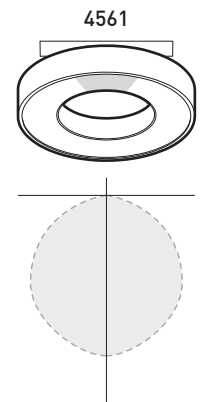

**DIRECT PROJECTOR**  
High precision optics create a tight beam angle

**AMBIENT GLOW**  
Translucent diffuser creates a Lambertian distribution

SPECIFICATIONS	4560 REG	4560 HO	4561 REG	4561 HO
LIGHT SOURCE	12 x High Power LED on MCPCB		48 x Mid power LED on MCPB	
DELIVERED LUMENS	982 lm (4000K)	1318 lm (4000K)	687 lm (4000K)	951 lm (4000K)
SYSTEM WATTAGE	15W Total	22.5W Total	13.6W Total	20.8W Total
OPTICS	Narrow (18°) or medium (44°) FWHM beam angles			
CRI	80+ CRI or 90+ CRI			
CCT	2700K, 3000K, 3500K or 4000K 3-step MacAdam ellipse binning			
LIGHT DISTRIBUTION	Directional projector with 60° movement and 350° rotation			
MODULE	UL Recognized - Proprietary design - Made in USA			
HEATSINK	Black diecast aluminum			
VOLTAGE	120V or 277V			
DIMMING	Phase dimming (DP) and 0-10V dimming (DV)			
WARRANTY	5 years			