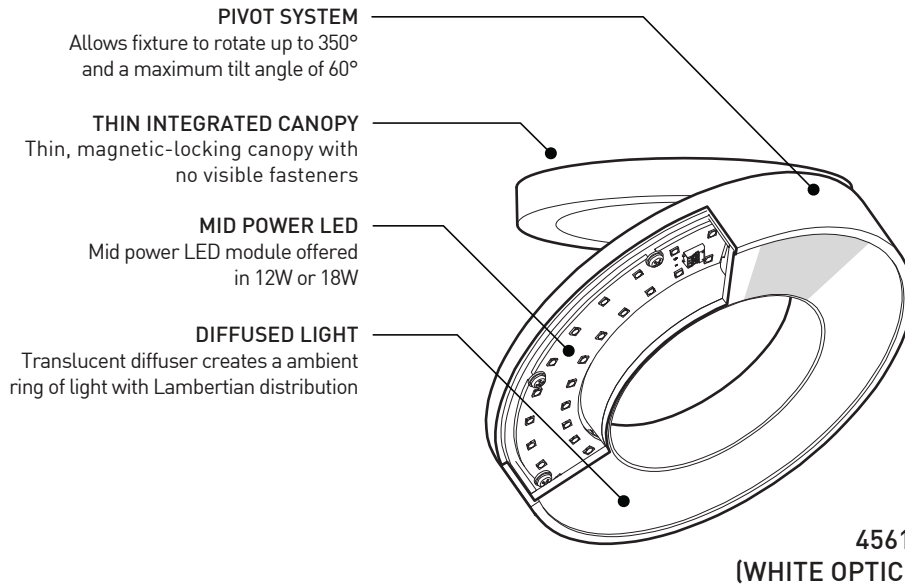

## PRODUCT CHARACTERISTICS CARACTÉRISTIQUES DU PRODUIT

<b>DESIGN:</b>	Dial combines a contemporary shaped, innovative design with a high-performance LED technology. The ultra-thin structure features an invisible rotational mechanism and a magnetic locking friction hinge system. Whether you install Dial on a wall or ceiling, its design will never go unnoticed.
<b>LIGHT SOURCE:</b>	LED module provides 1318 delivered lumens (18W) or 982 delivered lumens (12W). Dimming is standard, type 0-10V (DV) or phase (DP).
<b>OPTIC:</b>	Multiple TIR, available with narrow (18° FWHM) or medium (44° FWHM) beam. Tempered glass masked with black silkscreen printing isolates the optics to improve performance.
<b>CONSTRUCTION:</b>	Aluminum housing and a custom die-cast heat sink with black fine textured finish. CNC machined aluminum frame available in chrome, white or black architectural grade fine textured finishes.
<b>INSTALLATION:</b>	Effortless installation by means of 2 screws assembled on a deep junction box (3983 – included with product). Designed with a rotating canopy (350°) and high quality friction hinge (angle up to 60°), Dial can stay into the flat position via an invisible magnetic system. No visible fasteners.
<b>CERTIFIED:</b>	c-CSA-us