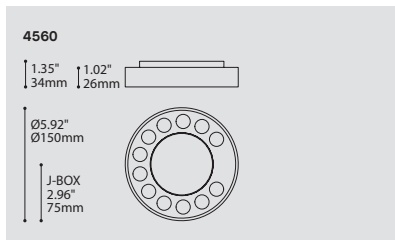

ORDERING SPECIFICATION SPÉCIFICATION DE COMMANDE		CODE
MODEL MODÈLE		4560
4560	DIAL	
LIGHT SOURCE SOURCE LUMINEUSE		
LED	REGULAR OUTPUT	
LED.HO	HIGH OUTPUT	
COLOR TEMPERATURE TEMPÉRATURE DE COULEUR		
27*	2700K	
30	3000K	
35	3500K	
40	4000K	
* LONGER LEAD TIME MAY APPLY. PLEASE CONTACT YOUR EUREKA REPRESENTATIVE		
COLOR RENDERING INDEX (CRI) INDICE DE RENDU DE COULEUR (IRC)		
80	80+ CRI	
90*	90+ CRI	
* LONGER LEAD TIME MAY APPLY. PLEASE CONTACT YOUR EUREKA REPRESENTATIVE		
BEAM ANGLE ANGLE DE FAISCEAU		
NA	NARROW (18°)	
ME	MEDIUM (44°)	
VOLTAGE VOLTAGE		
120V	120 VOLT	
277V	277 VOLT	
DIMMING OPTION OPTION DE GRADATION		
DV	0-10V DIMMING (120V-277V)	
DP	PHASE DIMMING (120V ONLY)	
LED DIMMING DRIVER IS STANDARD IN THIS PRODUCT. PLEASE SPECIFY YOUR DIMMING TYPE.		
CANOPY FINISH FINI PAVILLON		BLKE
BLKE	BLACK FINE TEXTURE	
RING FINISH FINI ANNEAU		
BLKE	BLACK FINE TEXTURE	
WHE	WHITE FINE TEXTURE	
CHR	CHROME	
ACCESSORY ACCESSOIRE		3983
3983	DEEP JUNCTION BOX	

PRODUCT CHARACTERISTICS CARACTÉRISTIQUES DU PRODUIT

DESIGN:	Dial combines a contemporary shaped, innovative design with a high-performance LED technology. The ultra-thin structure features an invisible rotational mechanism and a magnetic locking friction hinge system. Whether you install Dial on a wall or ceiling, its design will never go unnoticed.
LIGHT SOURCE:	LED module provides 1318 delivered lumens (18W) or 982 delivered lumens (12W). Dimming is standard, type 0-10V (DV) or phase (DP).
OPTIC:	Multiple TIR, available with narrow (18° FWHM) or medium (44° FWHM) beam. Tempered glass masked with black silkscreen printing isolates the optics to improve performance.
CONSTRUCTION:	Aluminum housing and a custom die-cast heat sink with black fine textured finish. CNC machined aluminum frame available in chrome, white or black architectural grade fine textured finishes.
INSTALLATION:	Effortless installation by means of 2 screws assembled on a deep junction box (3983 – included with product). Designed with a rotating canopy (350°) and high quality friction hinge (angle up to 60°), Dial can stay into the flat position via an invisible magnetic system. No visible fasteners.
CERTIFIED:	c-CSA-us