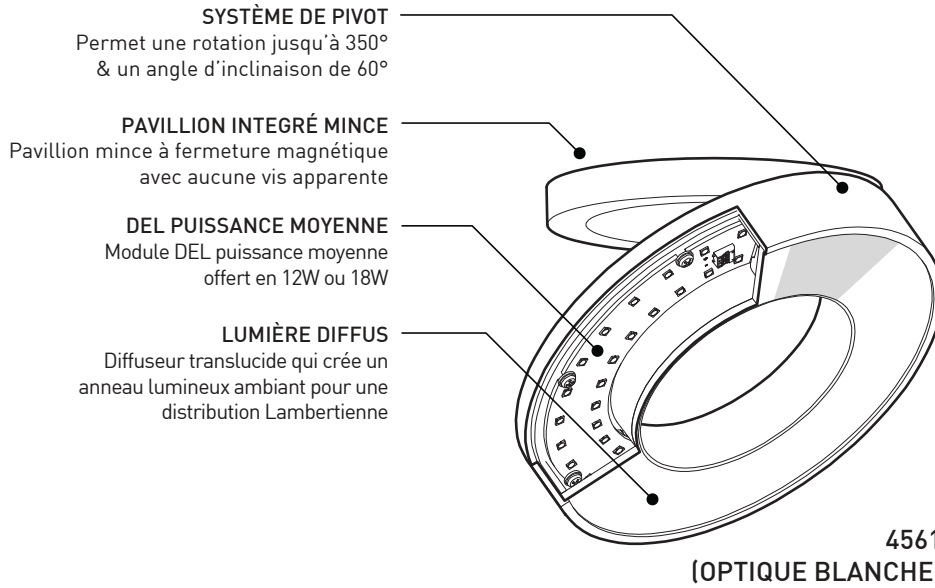

PROJECTEUR DIRECT
Optiques de haute précision créant un faisceau de lumière étroit

LUMIÈRE AMBIANTE
Diffuseur translucide créant une distribution Lambertienne