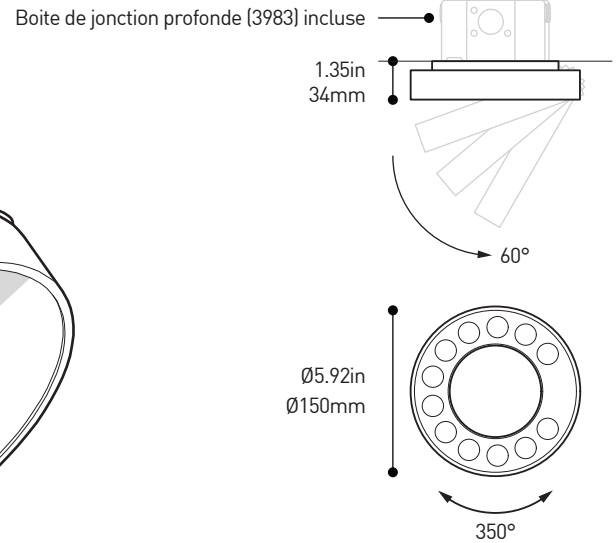

PROJECTEUR DIRECT
Optiques de haute précision créant un faisceau de lumière étroit

LUMIÈRE AMBIANTE
Diffuseur translucide créant une distribution Lambertienne