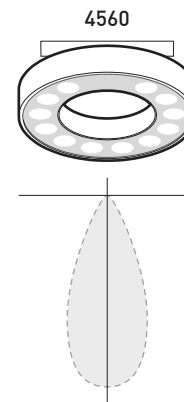

SPECIFICATIONS	4560 REG	4560 HO	4561 REG	4561 HO
LIGHT SOURCE	12 x High Power LED on MCPCB		48 x Mid power LED on MCPB	
DELIVERED LUMENS	982 lm (4000K)	1318 lm (4000K)	687 lm (4000K)	951 lm (4000K)
SYSTEM WATTAGE	15W Total	22.5W Total	13.6W Total	20.8W Total
OPTICS	Narrow (18°) or medium (44°) FWHM beam angles			
CRI	80+ CRI or 90+ CRI			
CCT	2700K, 3000K, 3500K or 4000K 3-step MacAdam ellipse binning			
LIGHT DISTRIBUTION	Directional projector with 60° movement and 350° rotation			
MODULE	UL Recognized - Proprietary design - Made in USA			
HEATSINK	Black diecast aluminum			
VOLTAGE	120V or 277V			
DIMMING	Phase dimming (DP) and 0-10V dimming (DV)			
WARRANTY	5 years