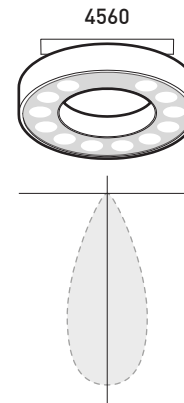

SPÉCIFICATIONS

	4560 REG	4560 HO	4561 REG	4561 HO
SOURCE LUMINEUSE	12 x LED haute puissance MCPCB		48 x LED puissance moyenne sur MCPCB	
LUMENS RÉELS	982 lm (4000K)	1318 lm (4000K)	687 lm (4000K)	951 lm (4000K)
PUISSANCE TOTALE	15W Totale	22.5W Totale	13.6W Totale	20.8W Totale
OPTIQUES	Angle de faisceau étroit (18°) ou moyen (44°) FWHM			
IRC	80+ IRC ou 90+ IRC			
CCT	2700K, 3000K, 3500K ou 4000K 3 ellipses MacAdam			
DISTRIBUTION LUMINEUSE	Projecteur directionnel avec pivot 60° et rotation 350°			
MODULE	Reconnu UL - Design propriétaire - Fait aux É-U			
RADIATEUR	Aluminium noir moulé			
VOLTAGE	120V or 277V			
GRADATION	Gradation phase (DP) ou gradation 0-10V (DV)			
GARANTIE	5 ans