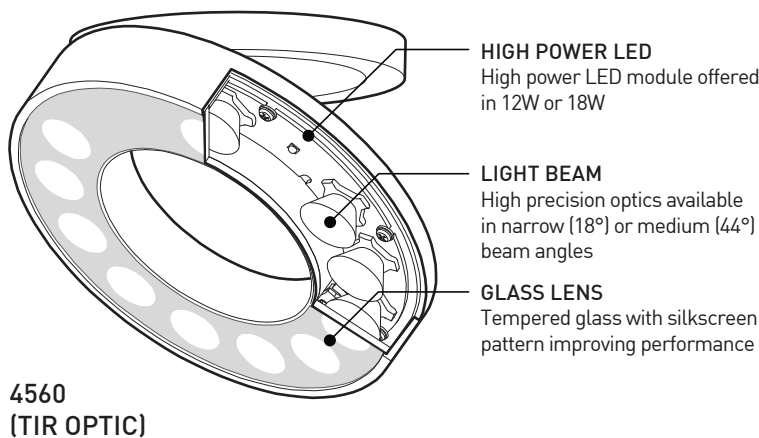

## PRODUCT CHARACTERISTICS CARACTÉRISTIQUES DU PRODUIT

<b>DESIGN:</b>	Dial combines a contemporary shaped, innovative design with a high-performance LED technology. The ultra-thin structure features an invisible rotational mechanism and a magnetic locking friction hinge system. Whether you install Dial on a wall or ceiling, its design will never go unnoticed.
<b>LIGHT SOURCE:</b>	LED module provides 1318 delivered lumens (18W) or 982 delivered lumens (12W). Dimming is standard, type 0-10V (DV) or phase (DP).
<b>OPTIC:</b>	Multiple TIR, available with narrow (18° FWHM) or medium (44° FWHM) beam. Tempered glass masked with black silkscreen printing isolates the optics to improve performance.
<b>CONSTRUCTION:</b>	Aluminum housing and a custom die-cast heat sink with black fine textured finish. CNC machined aluminum frame available in chrome, white or black architectural grade fine textured finishes.
<b>INSTALLATION:</b>	Effortless installation by means of 2 screws assembled on a deep junction box (3983 – included with product). Designed with a rotating canopy (350°) and high quality friction hinge (angle up to 60°), Dial can stay into the flat position via an invisible magnetic system. No visible fasteners.
<b>CERTIFIED:</b>	c-CSA-us