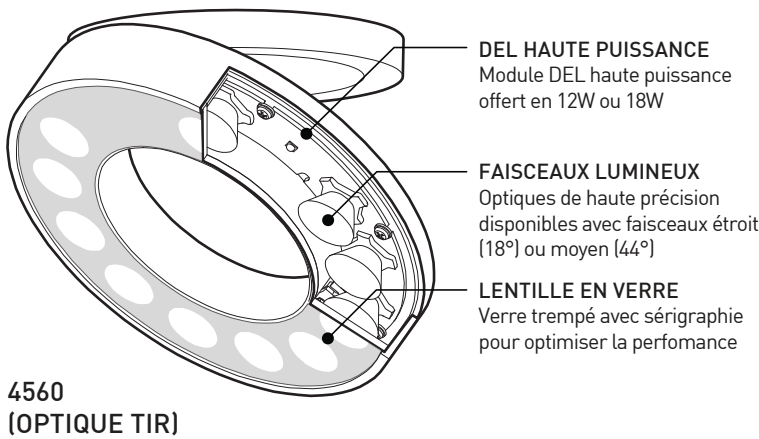

PROJECTEUR DIRECT
Optiques de haute précision créant un faisceau de lumière étroit

LUMIÈRE AMBIANTE
Diffuseur translucide créant une distribution Lambertienne