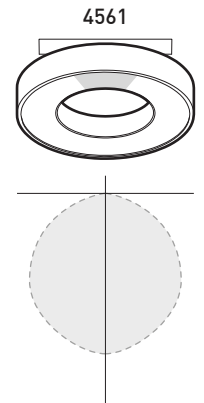

SPÉCIFICATIONS

	4560 REG	4560 HO	4561 REG	4561 HO
SOURCE LUMINEUSE	12 x LED haute puissance MCPCB		48 x LED puissance moyenne sur MCPCB	
LUMENS RÉELS	982 lm (4000K)	1318 lm (4000K)	687 lm (4000K)	951 lm (4000K)
PUISSANCE TOTALE	15W Totale	22.5W Totale	13.6W Totale	20.8W Totale
OPTIQUES	Angle de faisceau étroit (18°) ou moyen (44°) FWHM			
IRC	80+ IRC ou 90+ IRC			
CCT	2700K, 3000K, 3500K ou 4000K 3 ellipses MacAdam			
DISTRIBUTION LUMINEUSE	Projecteur directionnel avec pivot 60° et rotation 350°			
MODULE	Reconnu UL - Design propriétaire - Fait aux É-U			
RADIATEUR	Aluminium noir moulé			
VOLTAGE	120V or 277V			
GRADATION	Gradation phase (DP) ou gradation 0-10V (DV)			
GARANTIE	5 ans