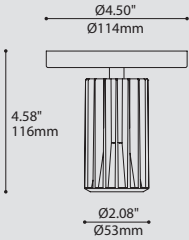

NANO 4533

PROJECT PROJET

SPEC TYPE

NOTES

4533

FAMILY FAMILLE

2021B

2021/4021

2033B

2033/4033

ORDERING SPECIFICATION SPÉCIFICATION DE COMMANDE

CODE

MODEL MODÈLE

4533 NANO

4533

LIGHT SOURCE SOURCE LUMINEUSE

(WATTAGE, LAMP TYPE, OTHER INFO)

LED.4 4W, LED

LED.8 8W, LED

COLOR TEMPERATURE TEMPÉRATURE DE COULEUR

27 2700K

30 3000K

35 3500K

40* 4000K

COLOR RENDERING INDEX (CRI) INDICE DE RENDU DE COULEUR (IRC)

90 90+ CRI

90

BEAM ANGLE ANGLE DE FAISCEAU

17° 17° BEAM ANGLE

48° 48° BEAM ANGLE

VOLTAGE VOLTAGE

120V 120 VOLT

277V* 277 VOLT

*3983 ACCESSORY IS PROVIDED FOR 277V

DIMMING OPTION OPTION DE GRADATION

FOR LED ONLY

DV* 0-10V DIMMING (120-277V)

DP* PHASE DIMMING (120V ONLY)

*3983 ACCESSORY IS PROVIDED FOR DIMMING OPTION

MOUNTING MONTAGE

RC ROUND CANOPY / PAVILLON ROND
0.5" CANOPY (2401C)

RC

STRUCTURE FINISH FINI STRUCTURE

CHR CHROME

CHR

HEATSINK FINISH FINI RADIATEUR

BLKA BLACK ANODIZED

BLKA

ACCESSORY ACCESSOIRE

3983 DEEP JUNCTION BOX (PROVIDED FOR DIMMING LED AND 8W 277V AS PER ABOVE)

PRODUCT CHARACTERISTICS CARACTÉRISTIQUES DU PRODUIT

BIM **DIM** **IES** **LED**

DESIGN: Nano and his little brother, Pico, pack a big punch in tiny formats. Their industrial look with visible heat sink allows for an impressive LED performance.

INSTALLATION: Both Pico and Nano float on a round chrome ceiling mounted canopy and are supplied without swivel.

LIGHT SOURCE: 4W and 8W LED with 0-10V (DV) or phase (DP) dimming versions available.

STRUCTURE: Die-cast aluminum heat sink with black satin anodized finish and inner die-formed steel parts with black powder coat finish.

OPTIC: 17° or 48° beam angle total internal reflecting (TIR) multi-lens.

CERTIFIED: c-CSA-us