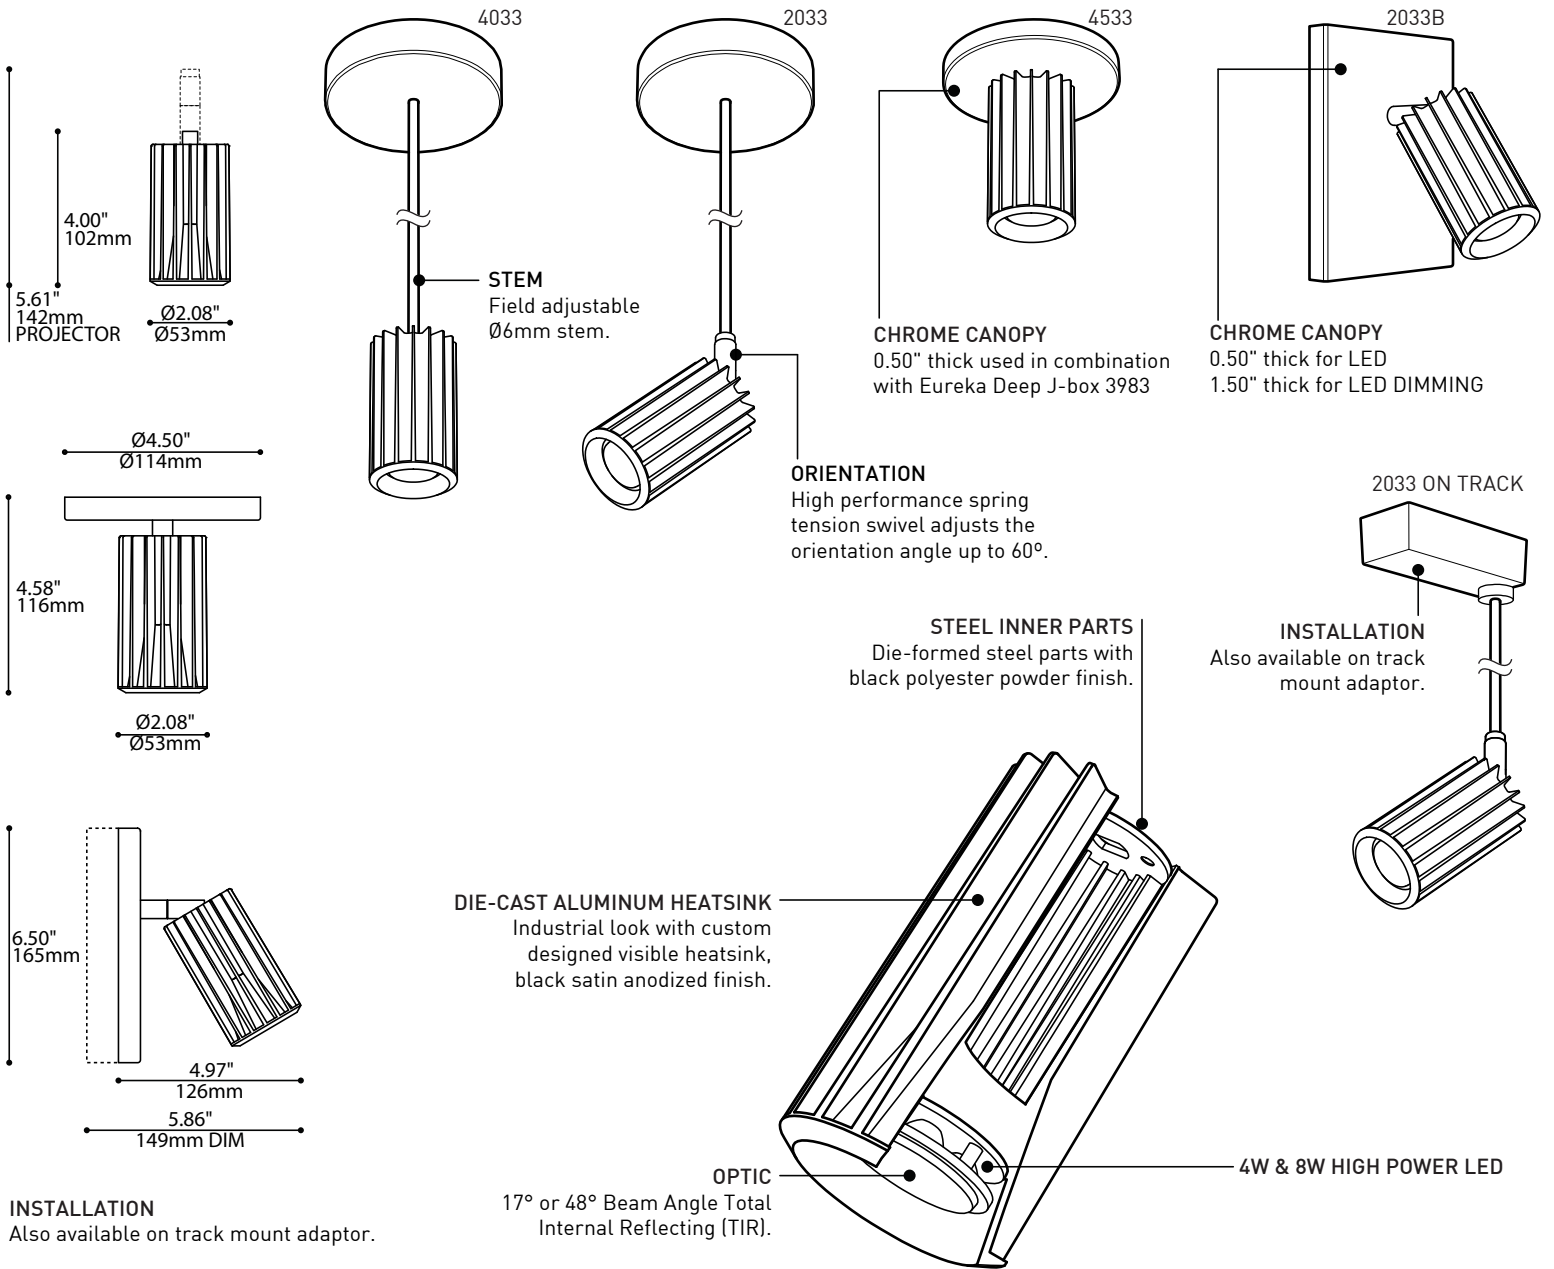

# ANATOMY

BIM

DIM

IES

LED

2033  
2033B  
350°

2033  
2033B  
60°

NANO

**INSTALLATION**  
Also available on track mount adaptor.