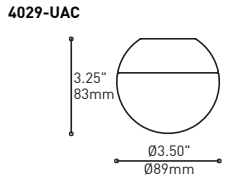

CERTIFIÉ:

c-CSA-us

SPECIFICATIONS

	1W LED	4W LED
LIGHT SOURCE	1 x high powered LEDs on MCPCB - total ±1 w	4 x high powered LEDs on MCPCB - total ±4 w
MODULE	UL recognized - made in USA	
DELIVERED LUMENS	105 lm (4000K)	400 lm (4000K)
CRI	80 CRI (typical)	
LIGHT DISTRIBUTION	Direct	
HEATSINK	Machined aluminum with satin aluminum finish	
DIFFUSER	Heavy machined glass available in clear-frost(CLR) and frost(FRO) and smooth(UAC) or faceted(UFC)	
VOLTAGE	120V (DP) or 120-277V (DV or non-dimming)	
DRIVER	Constant Current driver 350 mA, UL Recognized	
DIMMING	Phase Dimming (DP) and 0-10V Dimming (DV)	
LM-79	On request	
WARRANTY	5 years (on electronic components)	
CERTIFICATION	CSA recognized	