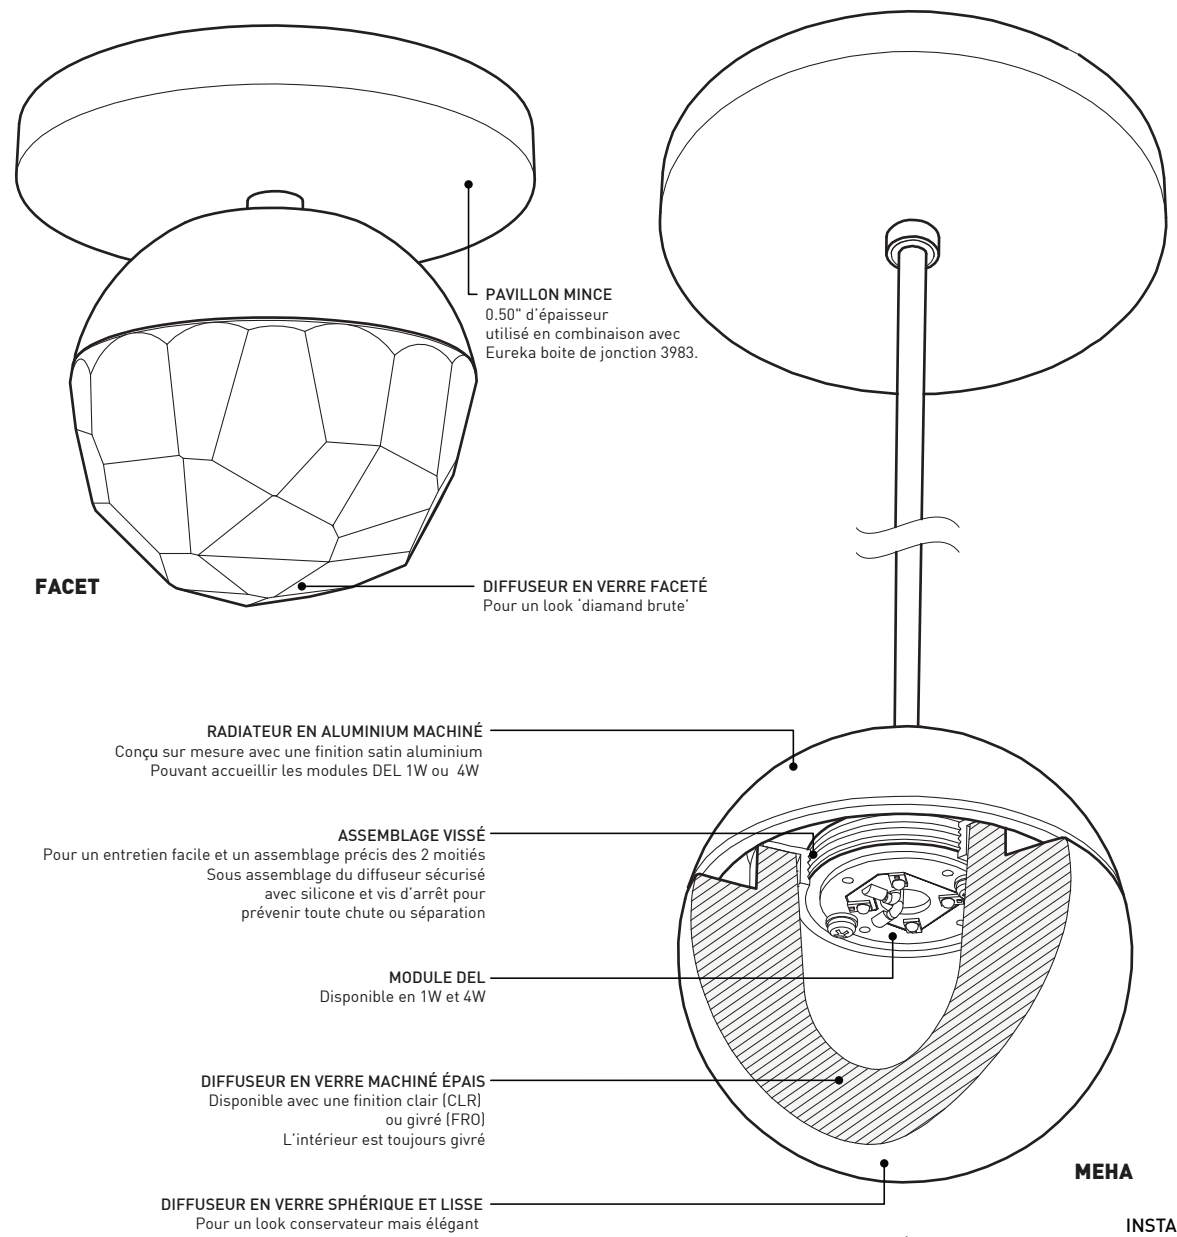

SPÉCIFICATIONS

SOURCE LUMINEUSE

MODULE

LUMENS RÉELS

IRC

DISTRIBUTION LUMINEUSE

RADIATEUR

DIFFUSEUR

VOLTAGE

DRIVER

GRADATION

LM-79

WARRANTY

CERTIFICATION

DEL 1W

1 DEL 1W haute puissance sur MCPCB - total ±1 w

Reconnue par UL - Fabriqué aux États-Unis

105 lm (4000K)

80 CRI (typique)

Direct

Aluminium machiné avec finition satin aluminium

Verre machiné épais disponible en clair (CLR) et en givré (FRO) ainsi qu'en lisse (UAC) ou faceté (UFC)

120V (DP) ou 120-277V (DV ou sans intensité variable)

Pilote constant courant 350 mA, reconnu UL

Gradation de type 'Phase Dimming' (DP) et de type '0-10V Dimming' (DV)

Sur demande

5 ans (sur les composantes électroniques)

Reconnu pas CSA

DEL 4W

4 DEL 1W haute puissance sur MCPCB - total ±4 w

400 lm (4000K)

225 de Liège Ouest, Suite #200
Montréal (QC), Canada H2P 1H4
Tel : 514.385.3515 Fax : 514.385.4169
www.eurekalighting.com

4029-UAC
4029-UFC

4529-UAC
4529-UFC