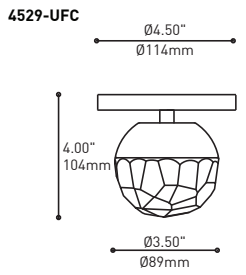

SPÉCIFICATIONS

SOURCE LUMINEUSE

MODULE

LUMENS RÉELS

IRC

DISTRIBUTION LUMINEUSE

RADIATEUR

DIFFUSEUR

VOLTAGE

DRIVER

GRADATION

LM-79

WARRANTY

CERTIFICATION

DEL 1W

1 DEL 1W haute puissance sur MCPCB - total ±1 w

Reconnue par UL - Fabriqué aux États-Unis

105 lm (4000K)

80 CRI (typique)

Direct

Aluminium machiné avec finition satin aluminium

Verre machiné épais disponible en clair (CLR) et en givré (FRO) ainsi qu'en lisse (UAC) ou faceté (UFC)

120V (DP) ou 120-277V (DV ou sans intensité variable)

Pilote constant courant 350 mA, reconnu UL

Gradation de type 'Phase Dimming' (DP) et de type '0-10V Dimming' (DV)

Sur demande

5 ans (sur les composantes électroniques)

Reconnu pas CSA

DEL 4W

4 DEL 1W haute puissance sur MCPCB - total ±4 w

400 lm (4000K)