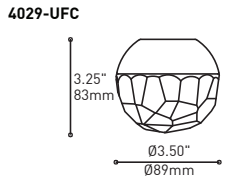

SPÉCIFICATIONS

SOURCE LUMINEUSE

MODULE

LUMENS RÉELS

IRC

DISTRIBUTION LUMINEUSE

RADIATEUR

DIFFUSEUR

VOLTAGE

DRIVER

GRADATION

LM-79

WARRANTY

CERTIFICATION

DEL 1W

1 DEL 1W haute puissance sur MCPCB - total ±1 w

Reconnue par UL - Fabriqué aux États-Unis

105 lm (4000K)

80 CRI (typique)

Direct

Aluminium machiné avec finition satin aluminium

Verre machiné épais disponible en clair (CLR) et en givré (FRO) ainsi qu'en lisse (UAC) ou faceté (UFC)

120V (DP) ou 120-277V (DV ou sans intensité variable)

Pilote constant courant 350 mA, reconnu UL

Gradation de type 'Phase Dimming' (DP) et de type '0-10V Dimming' (DV)

Sur demande

5 ans (sur les composantes électroniques)

Reconnu pas CSA

DEL 4W

4 DEL 1W haute puissance sur MCPCB - total ±4 w

400 lm (4000K)