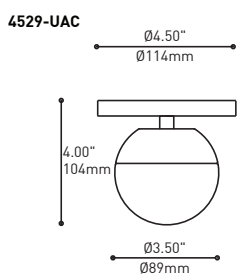

SPÉCIFICATIONS

SOURCE LUMINEUSE

MODULE

LUMENS RÉELS

IRC

DISTRIBUTION LUMINEUSE

RADIATEUR

DIFFUSEUR

VOLTAGE

DRIVER

GRADATION

LM-79

WARRANTY

CERTIFICATION

DEL 1W

1 DEL 1W haute puissance sur MCPCB - total ±1 w

Reconnue par UL - Fabriqué aux États-Unis

105 lm (4000K)

80 CRI (typique)

Direct

Aluminium machiné avec finition satin aluminium

Verre machiné épais disponible en clair (CLR) et en givré (FRO) ainsi qu'en lisse (UAC) ou faceté (UFC)

120V (DP) ou 120-277V (DV ou sans intensité variable)

Pilote constant courant 350 mA, reconnu UL

Gradation de type 'Phase Dimming' (DP) et de type '0-10V Dimming' (DV)

Sur demande

5 ans (sur les composantes électroniques)

Reconnu pas CSA

DEL 4W

4 DEL 1W haute puissance sur MCPCB - total ±4 w

400 lm (4000K)