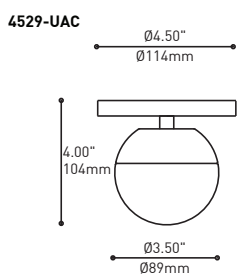

CERTIFIÉ:

c-CSA-us

SPECIFICATIONS

	1W LED	4W LED
LIGHT SOURCE	1 x high powered LEDs on MCPCB - total ±1 w	4 x high powered LEDs on MCPCB - total ±4 w
MODULE	UL recognized - made in USA	
DELIVERED LUMENS	105 lm (4000K)	400 lm (4000K)
CRI	80 CRI (typical)	
LIGHT DISTRIBUTION	Direct	
HEATSINK	Machined aluminum with satin aluminum finish	
DIFFUSER	Heavy machined glass available in clear-frost(CLR) and frost(FRO) and smooth(UAC) or faceted(UFC)	
VOLTAGE	120V (DP) or 120-277V (DV or non-dimming)	
DRIVER	Constant Current driver 350 mA, UL Recognized	
DIMMING	Phase Dimming (DP) and 0-10V Dimming (DV)	
LM-79	On request	
WARRANTY	5 years (on electronic components)	
CERTIFICATION	CSA recognized	