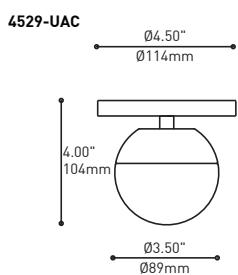

SPÉCIFICATIONS

SOURCE LUMINEUSE
MODULE
LUMENS RÉELS
IRC
DISTRIBUTION LUMINEUSE
RADIATEUR
DIFFUSEUR
VOLTAGE
DRIVER
GRADATION
LM-79
WARRANTY
CERTIFICATION

DEL 1W

1 DEL 1W haute puissance sur MCPCB - total ±1 w
Reconnue par UL - Fabriqué aux États-Unis
105 lm (4000K)
80 CRI (typique)
Direct
Aluminium machiné avec finition satin aluminium
Verre machiné épais disponible en clair (CLR) et en givré (FRO) ainsi qu'en lisse (UAC) ou faceté (UFC)
120V (DP) ou 120-277V (DV ou sans intensité variable)
Pilote constant courant 350 mA, reconnu UL
Gradation de type 'Phase Dimming' (DP) et de type '0-10V Dimming' (DV)
Sur demande
5 ans (sur les composantes électroniques)
Reconnu pas CSA

DEL 4W

4 DEL 1W haute puissance sur MCPCB - total ±4 w
400 lm (4000K)