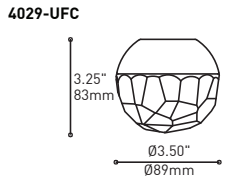

SPÉCIFICATIONS

SOURCE LUMINEUSE
MODULE
LUMENS RÉELS
IRC
DISTRIBUTION LUMINEUSE
RADIATEUR
DIFFUSEUR
VOLTAGE
DRIVER
GRADATION
LM-79
WARRANTY
CERTIFICATION

DEL 1W

1 DEL 1W haute puissance sur MCPCB - total ±1 w
Reconnue par UL - Fabriqué aux États-Unis
105 lm (4000K)
80 CRI (typique)
Direct
Aluminium machiné avec finition satin aluminium
Verre machiné épais disponible en clair (CLR) et en givré (FRO) ainsi qu'en lisse (UAC) ou faceté (UFC)
120V (DP) ou 120-277V (DV ou sans intensité variable)
Pilote constant courant 350 mA, reconnu UL
Gradation de type 'Phase Dimming' (DP) et de type '0-10V Dimming' (DV)
Sur demande
5 ans (sur les composantes électroniques)
Reconnu pas CSA

DEL 4W

4 DEL 1W haute puissance sur MCPCB - total ±4 w
400 lm (4000K)