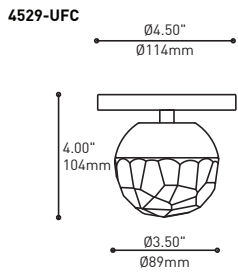

SPÉCIFICATIONS

SOURCE LUMINEUSE
MODULE
LUMENS RÉELS
IRC
DISTRIBUTION LUMINEUSE
RADIATEUR
DIFFUSEUR
VOLTAGE
DRIVER
GRADATION
LM-79
WARRANTY
CERTIFICATION

DEL 1W

1 DEL 1W haute puissance sur MCPCB - total ±1 w
Reconnue par UL - Fabriqué aux États-Unis
105 lm (4000K)
80 CRI (typique)
Direct
Aluminium machiné avec finition satin aluminium
Verre machiné épais disponible en clair (CLR) et en givré (FRO) ainsi qu'en lisse (UAC) ou faceté (UFC)
120V (DP) ou 120-277V (DV ou sans intensité variable)
Pilote constant courant 350 mA, reconnu UL
Gradation de type 'Phase Dimming' (DP) et de type '0-10V Dimming' (DV)
Sur demande
5 ans (sur les composantes électroniques)
Reconnu pas CSA

DEL 4W

4 DEL 1W haute puissance sur MCPCB - total ±4 w
400 lm (4000K)