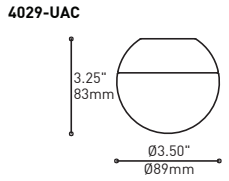

SPÉCIFICATIONS

SOURCE LUMINEUSE
MODULE
LUMENS RÉELS
IRC
DISTRIBUTION LUMINEUSE
RADIATEUR
DIFFUSEUR
VOLTAGE
DRIVER
GRADATION
LM-79
WARRANTY
CERTIFICATION

DEL 1W

1 DEL 1W haute puissance sur MCPCB - total ±1 w
Reconnue par UL - Fabriqué aux États-Unis
105 lm (4000K)
80 CRI (typique)
Direct
Aluminium machiné avec finition satin aluminium
Verre machiné épais disponible en clair (CLR) et en givré (FRO) ainsi qu'en lisse (UAC) ou faceté (UFC)
120V (DP) ou 120-277V (DV ou sans intensité variable)
Pilote constant courant 350 mA, reconnu UL
Gradation de type 'Phase Dimming' (DP) et de type '0-10V Dimming' (DV)
Sur demande
5 ans (sur les composantes électroniques)
Reconnu pas CSA

DEL 4W

4 DEL 1W haute puissance sur MCPCB - total ±4 w
400 lm (4000K)