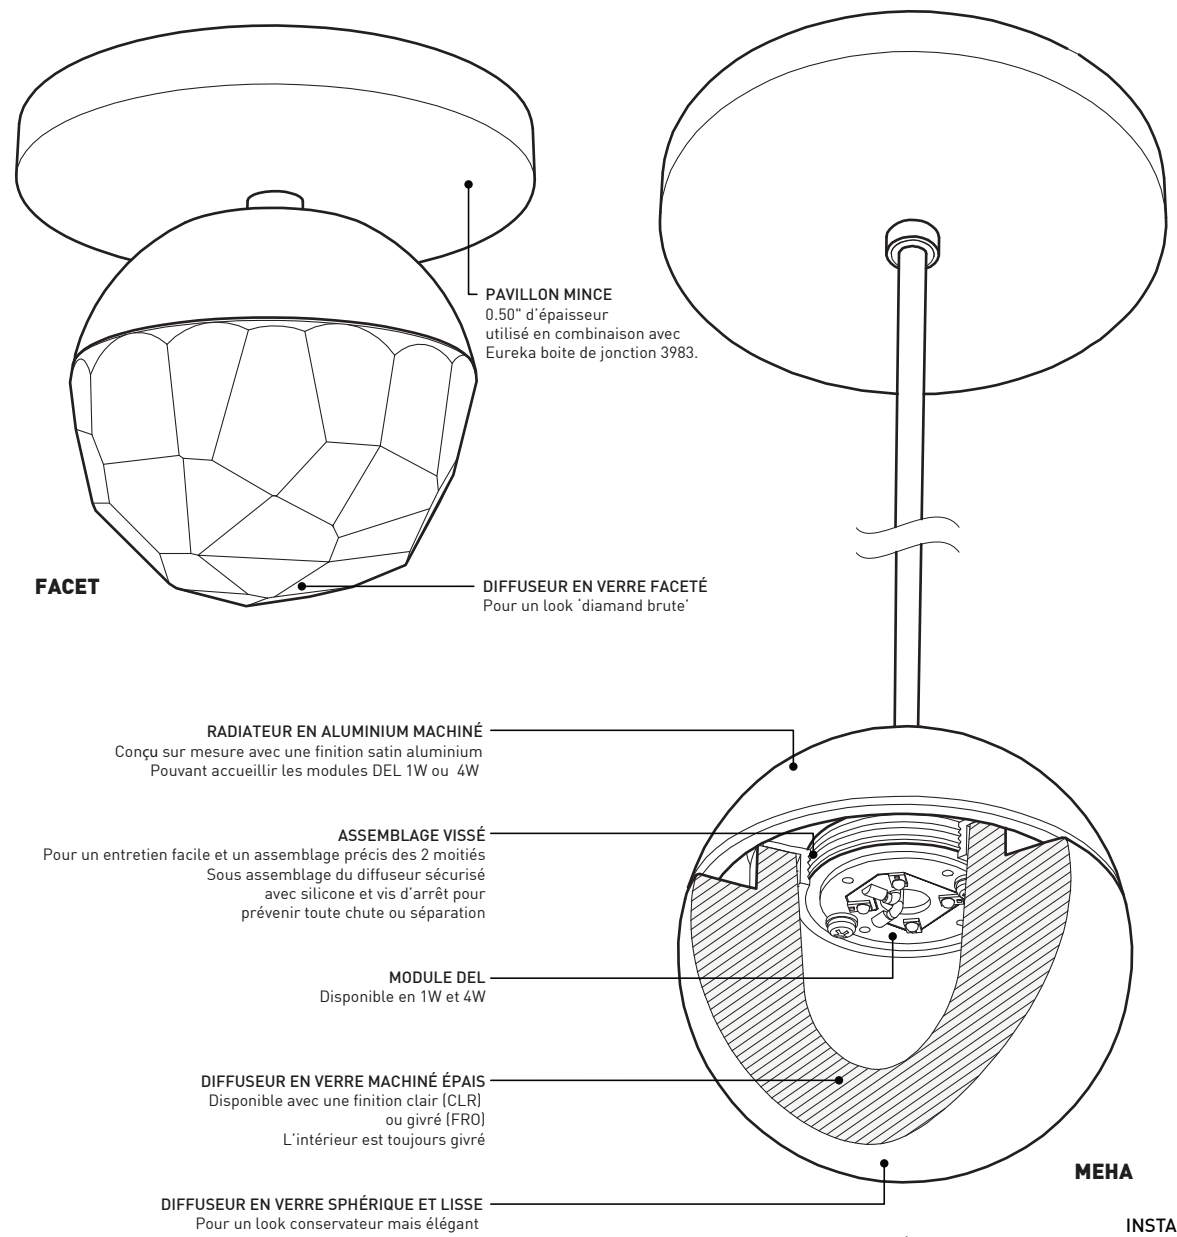

SPÉCIFICATIONS

SOURCE LUMINEUSE
MODULE
LUMENS RÉELS
IRC
DISTRIBUTION LUMINEUSE
RADIATEUR
DIFFUSEUR
VOLTAGE
DRIVER
GRADATION
LM-79
WARRANTY
CERTIFICATION

DEL 1W

1 DEL 1W haute puissance sur MCPCB - total ±1 w
Reconnue par UL - Fabriqué aux États-Unis
105 lm (4000K)
80 CRI (typique)
Direct
Aluminium machiné avec finition satin aluminium
Verre machiné épais disponible en clair (CLR) et en givré (FRO) ainsi qu'en lisse (UAC) ou faceté (UFC)
120V (DP) ou 120-277V (DV ou sans intensité variable)
Pilote constant courant 350 mA, reconnu UL
Gradation de type 'Phase Dimming' (DP) et de type '0-10V Dimming' (DV)
Sur demande
5 ans (sur les composantes électroniques)
Reconnu pas CSA

DEL 4W

4 DEL 1W haute puissance sur MCPCB - total ±4 w
400 lm (4000K)

225 de Liège Ouest, Suite #200
Montréal (QC), Canada H2P 1H4
Tel : 514.385.3515 Fax : 514.385.4169
www.eurekalighting.com

4029-UAC
4029-UFC

4529-UAC
4529-UFC