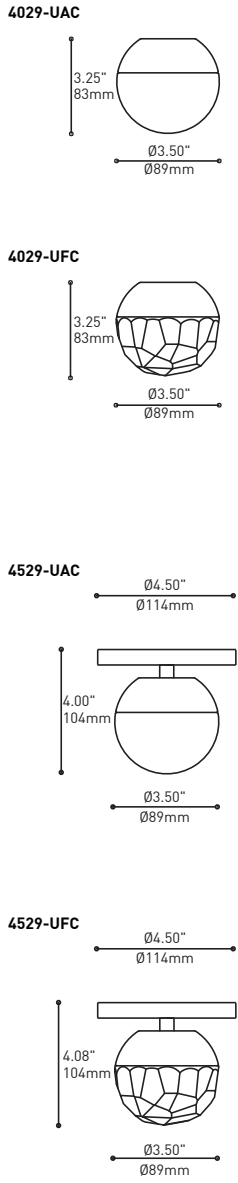

INSTALLATION
Also available on track mount adaptor

SPECIFICATIONS

	1W LED	4W LED
LIGHT SOURCE	1 x high powered LEDs on MCPCB - total ±1 w	4 x high powered LEDs on MCPCB - total ±4 w
MODULE	UL recognized - made in USA	
DELIVERED LUMENS	105 lm [4000K]	400 lm [4000K]
CRI	80 CRI (typical)	
LIGHT DISTRIBUTION	Direct	
HEATSINK	Machined aluminum with satin aluminum finish	
DIFFUSER	Heavy machined glass available in clear-frost(CLR) and frost(FRO) and smooth(UAC) or faceted(UFC)	
VOLTAGE	120V (DP) or 120-277V (DV or non-dimming)	
DRIVER	Constant Current driver 350 mA, UL Recognized	
DIMMING	Phase Dimming (DP) and 0-10V Dimming (DV)	
LM-79	On request	
WARRANTY	5 years (on electronic components)	
CERTIFICATION	CSA recognized	

225 de Liège Ouest, Suite #200
Montréal (QC), Canada H2P 1H4
Tel : 514.385.3515 Fax : 514.385.4169
www.eurekalighting.com

4029-UAC
4029-UFC

4529-UAC
4529-UFC