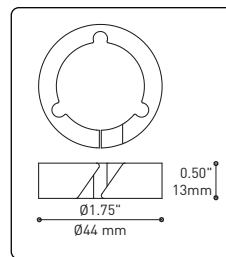

HOOK 4901

Adjust the fixture to the desired height
Allows you to make big statements

LOOP 4902

Can straighten, lock height or group up to 19 power cables
Can be installed after fixture installation

FIXTURE	CODE	Ø 10	Ø 16	LIGHT SOURCE		MAX. WATTAGE		
				LED	INC	LED	7	13
ALVER	MCC	7ou13	19	X	X	28W	52W	76W
ROLO PENDANT	MAD	7ou13	19	X		28W	52W	76W
MEHA	UAC	7ou13	19	X		28W	52W	76W
FACET	UFC	7ou13	19	X		28W	52W	76W
SLIM STACK	SLS	7ou13	19	X	X	28W	52W	76W
STUBBY STACK	STS	7ou13	19	X	X	28W	52W	76W
MIKA	RAP	7	13ou19	X		63W	117W	171W
MIKA	RAQ	7	13ou19	X		91W	169W	247W