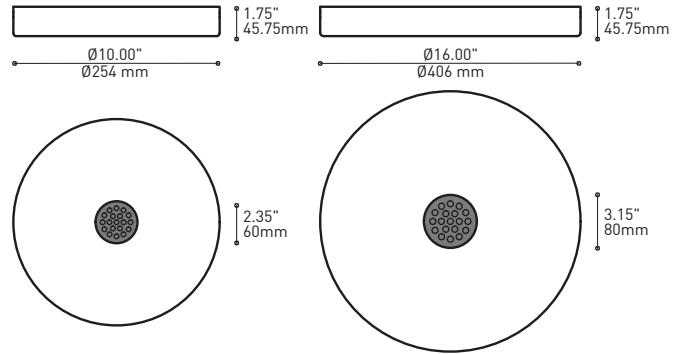

Wide variety of configurations