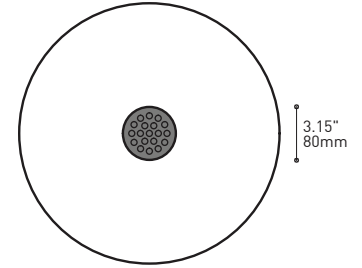

Grande variété de configurations