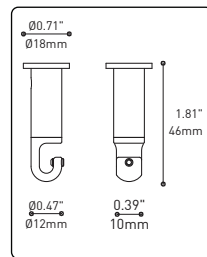

HOOK 4901

Adjust the fixture to the desired height
Allows you to make big statements

LOOP 4902

Can straighten, lock height or group up to 19 power cables
Can be installed after fixture installation

FIXTURE	CODE	Ø 10	Ø 16	LIGHT SOURCE		MAX. WATTAGE		
				LED	INC	LED	7	13
ALVER	MCC	7ou13	19	X	X	28W	52W	76W
ROLO PENDANT	MAD	7ou13	19	X		28W	52W	76W
MEHA	UAC	7ou13	19	X		28W	52W	76W
FACET	UFC	7ou13	19	X		28W	52W	76W
SLIM STACK	SLS	7ou13	19	X	X	28W	52W	76W
STUBBY STACK	STS	7ou13	19	X	X	28W	52W	76W
MIKA	RAP	7	13ou19	X		63W	117W	171W
MIKA	RAQ	7	13ou19	X		91W	169W	247W