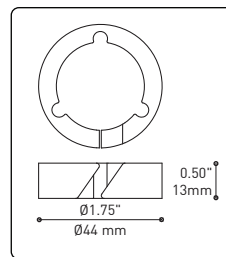

BOUQUET 4428-16-SLS

PROJECT PROJÉT
SPEC TYPE
NOTES

OPTIONS

OPTIONS

4901 DETAIL

4902 DETAIL

ORDERING SPECIFICATION	SPÉCIFICATION DE COMMANDE	CODE
MODEL MODÈLE	4428-16-SLS BOUQUET SLIM STACK	4428-16-SLS
SHADE QUANTITY QUANTITÉ D'ABAT-JOUR	19	19
LIGHT SOURCE SOURCE LUMINEUSE	(WATTAGE, LAMP TYPE, LAMP FORM, BASE TYPE, OTHER INFO) PAR20.50 50W, INC, PAR20, MEDIUM BASE (120V ONLY) LED.1 1W, LED LED.4 4W, LED	
COLOR TEMPERATURE TEMPÉRATURE DE COULEUR	FOR LED ONLY 27* 2700K 30 3000K 35 3500K 40** 4000K * LED 4W ONLY ** LONGER LEAD TIME MAY APPLY, PLEASE CONTACT YOUR EUREKA REPRESENTATIVE	
COLOR RENDERING INDEX (CRI) INDICE DE RENDU DE COULEUR (IRC)	FOR LED 4W ONLY- MANDATORY 90 90+ CRI	
VOLTAGE VOLTAGE	120V 120 VOLT 277V 277 VOLT	
DIMMING OPTION OPTION DE GRADATION	FOR LED ONLY DV 0-10V DIMMING (120-277V) DP PHASE DIMMING (120V ONLY) LED DIMMING DRIVER IS STANDARD IN THESE PRODUCTS, PLEASE SPECIFY YOUR DIMMING TYPE.	
CABLE CABLE	C CLEAR CABLE, FIELD ADJUSTABLE	C
CABLE LENGTH LONGUEUR DE CABLE	60 60" CABLE (STD LENGTH) ** CUSTOM CABLE LENGTH (PLEASE SPECIFY) FOR OVERALL LENGTH PLEASE CONTACT YOUR EUREKA REPRESENTATIVE.	
CANOPY FINISH FINI PAVILLON	WHE* WHITE FINE TEXTURE *CENTRAL PIECE IS ALWAYS BLACK	WHE
DIFFUSER FINISH FINI DIFFUSEUR	BLK BLACK CHR CHROME WH WHITE	
BAFFLE FINISH FINI DÉFLECTEUR	BLK BLACK WH WHITE	
ACCESSORY ACCESSOIRE	4901 HOOK 4902 LOOP	

CENTER PIECE
Matte black recessed center hole

Wide variety of configurations

ACCESSORIES

Allows more creativity

HOOK 4901
Adjust the fixture to the desired height
Allows you to make big statements

LOOP 4902
Can straighten, lock height or group up to 19 power cables
Can be installed after fixture installation