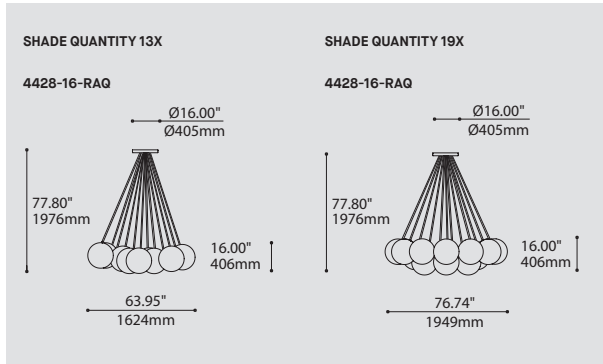

## ORDERING SPECIFICATION SPÉCIFICATION DE COMMANDE

MODEL MODÈLE	4428-16-RAQ
4428-16-RAQ	BOUQUET MIKA (RAQ) Ø16"
SHADE QUANTITY QUANTITÉ D'ABAT-JOUR	
13 OR 19 SHADE	
13	13 X SHADES
19	19 X SHADES
LIGHT SOURCE SOURCE LUMINEUSE	LED.13
(WATTAGE, LAMP TYPE, OTHER INFO)	
LED.13	13W, LED
COLOR TEMPERATURE TEMPÉRATURE DE COULEUR (A)	
27*	2700K
30	3000K
35	3500K
40	4000K
* LONGER LEAD TIME MAY APPLY, PLEASE CONTACT YOUR EUREKA REPRESENTATIVE	
COLOR RENDERING INDEX (CRI) INDICE DE RENDU DE COULEUR (IRC)	
80	80+ CRI
90*	90+ CRI
* LONGER LEAD TIME MAY APPLY, PLEASE CONTACT YOUR EUREKA REPRESENTATIVE	
VOLTAGE VOLTAGE	
120V	120 VOLT
277V	277 VOLT
DIMMING OPTION OPTION DE GRADATION	
DV	0-10V DIMMING (120-277V)
DP	PHASE DIMMING (120V ONLY)
LED DIMMING DRIVER IS STANDARD IN THESE PRODUCTS, PLEASE SPECIFY YOUR DIMMING TYPE.	
CABLE CABLE	C
C	CLEAR CABLE, FIELD ADJUSTABLE
CABLE LENGTH LONGUEUR DE CABLE	
60	60" CABLE (STD LENGTH)
**	CUSTOM CABLE LENGTH (PLEASE SPECIFY)*
FOR OVERALL LENGTH PLEASE CONTACT YOUR EUREKA REPRESENTATIVE.	
CANOPY FINISH FINI PAVILLON	WHE
WHE*	WHITE FINE TEXTURE
*CENTRAL PIECE IS ALWAYS BLACK	
DIFFUSER FINISH FINI DIFFUSEUR	WH
WH	WHITE
ACCESSORY ACCESSOIRE	
4901	HOOK
4902	LOOP