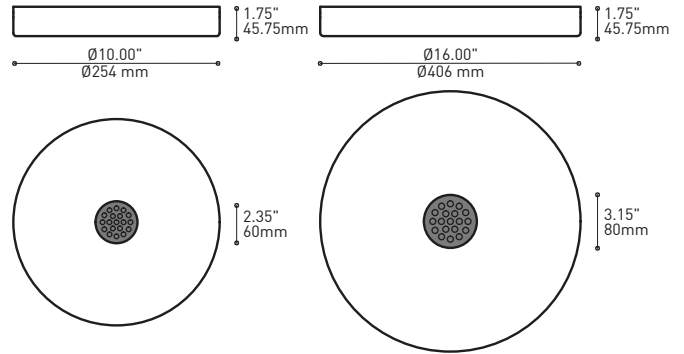

Wide variety of configurations