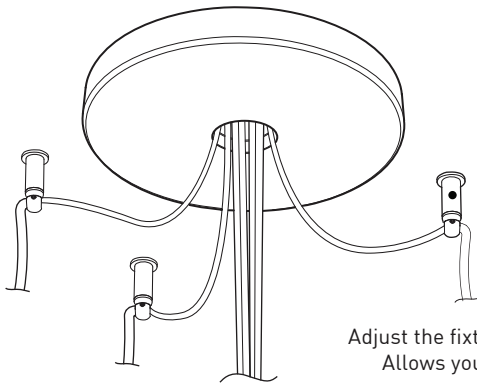

ACCESSORIES

Allows more creativity

HOOK 4901

Adjust the fixture to the desired height
Allows you to make big statements