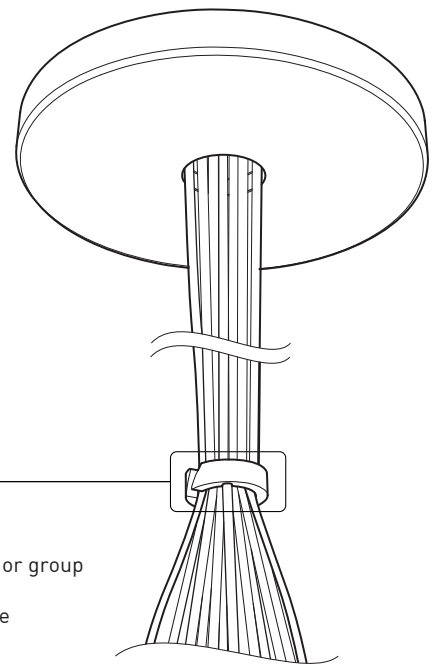

### HOOK 4901

Adjust the fixture to the desired height  
Allows you to make big statements

### LOOP 4902

Can straighten, lock height or group up to 19 power cables  
Can be installed after fixture installation

FIXTURE	CODE	Ø 10	Ø 16	LIGHT SOURCE		MAX. WATTAGE		
				LED	INC	LED	7	13
ALVER	MCC	7ou13	19	X	X	28W	52W	76W
ROLO PENDANT	MAD	7ou13	19	X		28W	52W	76W
MEHA	UAC	7ou13	19	X		28W	52W	76W
FACET	UFC	7ou13	19	X		28W	52W	76W
SLIM STACK	SLS	7ou13	19	X	X	28W	52W	76W
STUBBY STACK	STS	7ou13	19	X	X	28W	52W	76W
MIKA	RAP	7	13ou19	X		63W	117W	171W
MIKA	RAQ	7	13ou19	X		91W	169W	247W