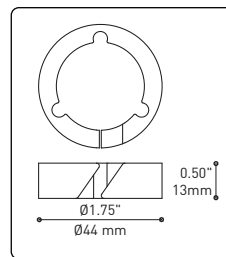

HOOK 4901
Adjust the fixture to the desired height
Allows you to make big statements

LOOP 4902
Can straighten, lock height or group up to 19 power cables
Can be installed after fixture installation

FIXTURE	CODE	Ø		LIGHT SOURCE		MAX. WATTAGE		
		10	16	LED	INC	7	13	19
ALVER	MCC	7ou13	19	X	X	28W	52W	76W
ROLO PENDANT	MAD	7ou13	19	X		28W	52W	76W
MEHA	UAC	7ou13	19	X		28W	52W	76W
FACET	UFC	7ou13	19	X		28W	52W	76W
SLIM STACK	SLS	7ou13	19	X	X	28W	52W	76W
STUBBY STACK	STS	7ou13	19	X	X	28W	52W	76W
MIKA	RAP	7	13ou19	X		63W	117W	171W
MIKA	RAQ	7	13ou19	X		91W	169W	247W