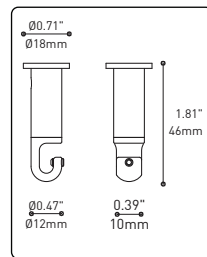

HOOK 4901
Adjust the fixture to the desired height
Allows you to make big statements

LOOP 4902
Can straighten, lock height or group up to 19 power cables
Can be installed after fixture installation

FIXTURE	CODE	Ø		LIGHT SOURCE		MAX. WATTAGE		
		10	16	LED	INC	7	13	19
ALVER	MCC	7ou13	19	X	X	28W	52W	76W
ROLO PENDANT	MAD	7ou13	19	X		28W	52W	76W
MEHA	UAC	7ou13	19	X		28W	52W	76W
FACET	UFC	7ou13	19	X		28W	52W	76W
SLIM STACK	SLS	7ou13	19	X	X	28W	52W	76W
STUBBY STACK	STS	7ou13	19	X	X	28W	52W	76W
MIKA	RAP	7	13ou19	X		63W	117W	171W
MIKA	RAQ	7	13ou19	X		91W	169W	247W