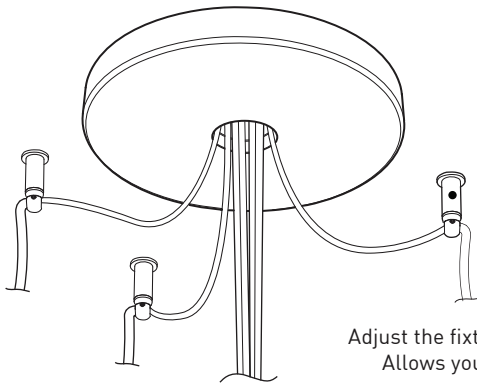

SIMPLE CANOPY
White plated canopy with plenty of room to house all electrical components for quick assembly

CENTER PIECE
Matte black recessed center hole

Wide variety of configurations

ACCESSORIES

Allows more creativity

HOOK 4901
Adjust the fixture to the desired height
Allows you to make big statements

LOOP 4902
Can straighten, lock height or group up to 19 power cables
Can be installed after fixture installation

FIXTURE	CODE	Ø		LIGHT SOURCE		MAX. WATTAGE		
		10	16	LED	INC	7	13	19
ALVER	MCC	7ou13	19	X	X	28W	52W	76W
ROLO PENDANT	MAD	7ou13	19	X		28W	52W	76W
MEHA	UAC	7ou13	19	X		28W	52W	76W
FACET	UFC	7ou13	19	X		28W	52W	76W
SLIM STACK	SLS	7ou13	19	X	X	28W	52W	76W
STUBBY STACK	STS	7ou13	19	X	X	28W	52W	76W
MIKA	RAP	7	13ou19	X		63W	117W	171W
MIKA	RAQ	7	13ou19	X		91W	169W	247W