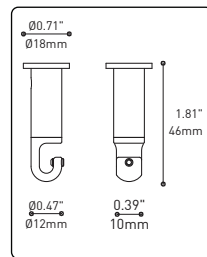

CENTER PIECE
Matte black recessed center hole

Wide variety of configurations

ACCESSORIES

Allows more creativity

HOOK 4901

Adjust the fixture to the desired height
Allows you to make big statements

LOOP 4902

Can straighten, lock height or group up to 19 power cables
Can be installed after fixture installation

FIXTURE	CODE	Ø 10	Ø 16	LIGHT SOURCE		MAX. WATTAGE		
				LED	INC	LED	7	13
ALVER	MCC	7ou13	19	X	X	28W	52W	76W
ROLO PENDANT	MAD	7ou13	19	X		28W	52W	76W
MEHA	UAC	7ou13	19	X		28W	52W	76W
FACET	UFC	7ou13	19	X		28W	52W	76W
SLIM STACK	SLS	7ou13	19	X	X	28W	52W	76W
STUBBY STACK	STS	7ou13	19	X	X	28W	52W	76W
MIKA	RAP	7	13ou19	X		63W	117W	171W
MIKA	RAQ	7	13ou19	X		91W	169W	247W