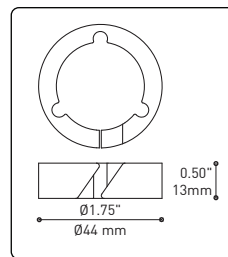

CENTER PIECE
Matte black recessed center hole

Wide variety of configurations

ACCESSORIES

Allows more creativity

HOOK 4901

Adjust the fixture to the desired height
Allows you to make big statements

LOOP 4902

Can straighten, lock height or group up to 19 power cables
Can be installed after fixture installation

FIXTURE	CODE	Ø 10	Ø 16	LIGHT SOURCE		MAX. WATTAGE		
				LED	INC	LED	7	13
ALVER	MCC	7ou13	19	X	X	28W	52W	76W
ROLO PENDANT	MAD	7ou13	19	X		28W	52W	76W
MEHA	UAC	7ou13	19	X		28W	52W	76W
FACET	UFC	7ou13	19	X		28W	52W	76W
SLIM STACK	SLS	7ou13	19	X	X	28W	52W	76W
STUBBY STACK	STS	7ou13	19	X	X	28W	52W	76W
MIKA	RAP	7	13ou19	X		63W	117W	171W
MIKA	RAQ	7	13ou19	X		91W	169W	247W