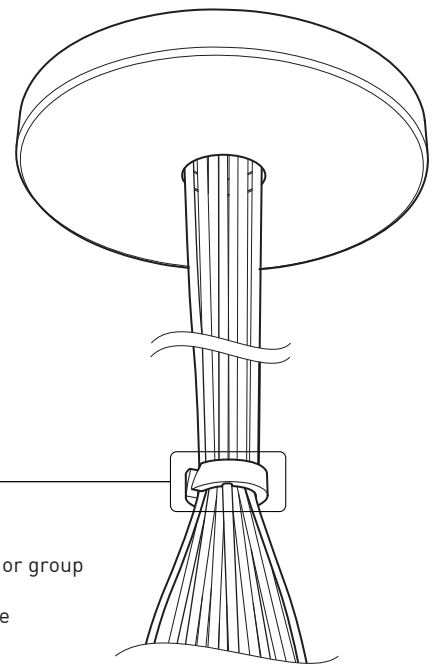

CENTER PIECE
Matte black recessed center hole

Wide variety of configurations

ACCESSORIES

Allows more creativity

HOOK 4901

Adjust the fixture to the desired height
Allows you to make big statements

LOOP 4902

Can straighten, lock height or group up to 19 power cables
Can be installed after fixture installation

FIXTURE	CODE	Ø 10	Ø 16	LIGHT SOURCE		MAX. WATTAGE		
				LED	INC	LED	7	13
ALVER	MCC	7ou13	19	X	X	28W	52W	76W
ROLO PENDANT	MAD	7ou13	19	X		28W	52W	76W
MEHA	UAC	7ou13	19	X		28W	52W	76W
FACET	UFC	7ou13	19	X		28W	52W	76W
SLIM STACK	SLS	7ou13	19	X	X	28W	52W	76W
STUBBY STACK	STS	7ou13	19	X	X	28W	52W	76W
MIKA	RAP	7	13ou19	X		63W	117W	171W
MIKA	RAQ	7	13ou19	X		91W	169W	247W