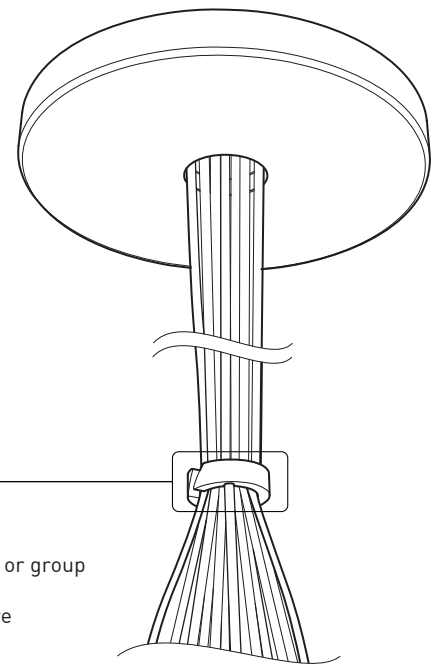

CENTER PIECE
Matte black recessed center hole

Wide variety of configurations

ACCESSORIES

Allows more creativity

HOOK 4901

Adjust the fixture to the desired height
Allows you to make big statements

LOOP 4902

Can straighten, lock height or group up to 19 power cables
Can be installed after fixture installation

FIXTURE	CODE	Ø 10	Ø 16	LIGHT SOURCE	MAX. WATTAGE			
					LED	INC	LED	
					7	13	19	
ALVER	MCC	7ou13	19	X	X	28W	52W	76W
ROLO PENDANT	MAD	7ou13	19	X		28W	52W	76W
MEHA	UAC	7ou13	19	X		28W	52W	76W
FACET	UFC	7ou13	19	X		28W	52W	76W
SLIM STACK	SLS	7ou13	19	X	X	28W	52W	76W
STUBBY STACK	STS	7ou13	19	X	X	28W	52W	76W
MIKA	RAP	7	13ou19	X		63W	117W	171W
MIKA	RAQ	7	13ou19	X		91W	169W	247W