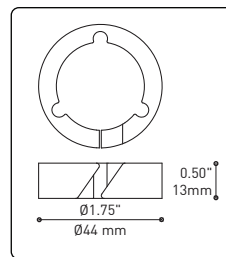

CENTER PIECE
Matte black recessed center hole

Wide variety of configurations

ACCESSORIES

Allows more creativity

HOOK 4901

Adjust the fixture to the desired height
Allows you to make big statements

LOOP 4902

Can straighten, lock height or group up to 19 power cables
Can be installed after fixture installation

FIXTURE	CODE	Ø 10	Ø 16	LIGHT SOURCE	MAX. WATTAGE			
					LED	INC	LED	
					7	13	19	
ALVER	MCC	7ou13	19	X	X	28W	52W	76W
ROLO PENDANT	MAD	7ou13	19	X		28W	52W	76W
MEHA	UAC	7ou13	19	X		28W	52W	76W
FACET	UFC	7ou13	19	X		28W	52W	76W
SLIM STACK	SLS	7ou13	19	X	X	28W	52W	76W
STUBBY STACK	STS	7ou13	19	X	X	28W	52W	76W
MIKA	RAP	7	13ou19	X		63W	117W	171W
MIKA	RAQ	7	13ou19	X		91W	169W	247W