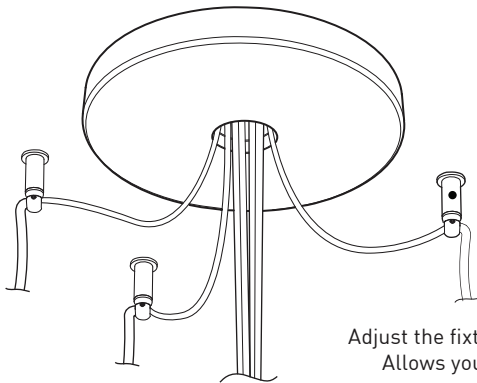

CENTER PIECE
Matte black recessed center hole

Wide variety of configurations

ACCESSORIES

Allows more creativity

HOOK 4901

Adjust the fixture to the desired height
Allows you to make big statements

LOOP 4902

Can straighten, lock height or group up to 19 power cables
Can be installed after fixture installation

FIXTURE	CODE	Ø 10	Ø 16	LIGHT SOURCE	MAX. WATTAGE			
					LED	INC	LED	
					7	13	19	
ALVER	MCC	7ou13	19	X	X	28W	52W	76W
ROLO PENDANT	MAD	7ou13	19	X		28W	52W	76W
MEHA	UAC	7ou13	19	X		28W	52W	76W
FACET	UFC	7ou13	19	X		28W	52W	76W
SLIM STACK	SLS	7ou13	19	X	X	28W	52W	76W
STUBBY STACK	STS	7ou13	19	X	X	28W	52W	76W
MIKA	RAP	7	13ou19	X		63W	117W	171W
MIKA	RAQ	7	13ou19	X		91W	169W	247W