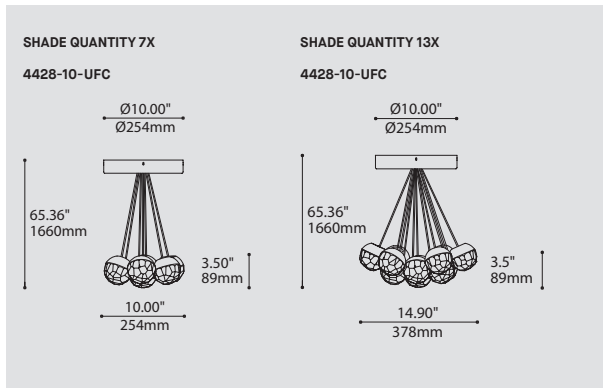

BOUQUET 4428-10-UFC

PROJECT PROJET
SPEC TYPE
NOTES

ORDERING SPECIFICATION	SPÉCIFICATION DE COMMANDE	CODE
MODEL MODÈLE	4428-10-UFC BOUQUET FACET	4428-10-UFC
SHADE QUANTITY QUANTITÉ D'ABAT-JOUR	7 OR 13 SHADES 7 7 X SHADES 13 13 X SHADES	
LIGHT SOURCE SOURCE LUMINEUSE	(WATTAGE, LAMP TYPE, LAMP FORM, BASE TYPE, OTHER INFO) LED.1 1W, LED LED.4 4W, LED	
COLOR TEMPERATURE TEMPÉRATURE DE COULEUR	27* 2700K 30 3000K 35 3500K 40** 4000K <small>* LED 4W ONLY **LONGER LEAD TIME MAY APPLY, PLEASE CONTACT YOUR EUREKA REPRESENTATIVE</small>	
COLOR RENDERING INDEX (CRI) INDICE DE RENDU DE COULEUR (IRC)	FOR LED 4W ONLY- MANDATORY 90 90+ CRI	
VOLTAGE VOLTAGE	120V 120 VOLT 277V 277 VOLT	
DIMMING OPTION OPTION DE GRADATION	DV 0-10V DIMMING (120-277V) DP PHASE DIMMING (120V ONLY) <small>LED DIMMING DRIVER IS STANDARD IN THIS PRODUCT, PLEASE SPECIFY YOUR DIMMING TYPE.</small>	
CABLE CABLE	C CLEAR CABLE, FIELD ADJUSTABLE	C
CABLE LENGTH LONGUEUR DE CABLE	60 60" CABLE (STD LENGTH) ** CUSTOM CABLE LENGTH (PLEASE SPECIFY) <small>FOR OVERALL LENGTH PLEASE CONTACT YOUR EUREKA REPRESENTATIVE.</small>	
CANOPY FINISH FINI PAVILLON	WHE* WHITE FINE TEXTURE <small>*CENTRAL PIECE IS ALWAYS BLACK</small>	WHE
DIFFUSER FINISH FINI DIFFUSEUR	CLR CLEAR FRO FROSTED	
HEATSINK FINISH FINI RADIATEUR	SAA SATIN ALUMINUM ANODIZED	SAA
ACCESSORY ACCESSOIRE	4901 HOOK 4902 LOOP	