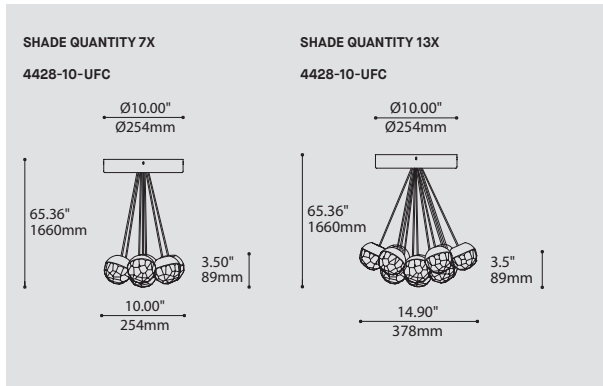

BOUQUET 4428-10-UFC

PROJECT PROJET
SPEC TYPE
NOTES

ORDERING SPECIFICATION	SPÉCIFICATION DE COMMANDE	CODE
MODEL MODÈLE	4428-10-UFC BOUQUET FACET	4428-10-UFC
SHADE QUANTITY QUANTITÉ D'ABAT-JOUR	7 OR 13 SHADES 7 7 X SHADES 13 13 X SHADES	
LIGHT SOURCE SOURCE LUMINEUSE	(WATTAGE, LAMP TYPE, LAMP FORM, BASE TYPE, OTHER INFO) LED.1 1W, LED LED.4 4W, LED	
COLOR TEMPERATURE TEMPÉRATURE DE COULEUR	27* 2700K 30 3000K 35 3500K 40** 4000K <small>* LED 4W ONLY **LONGER LEAD TIME MAY APPLY, PLEASE CONTACT YOUR EUREKA REPRESENTATIVE</small>	
COLOR RENDERING INDEX (CRI) INDICE DE RENDU DE COULEUR (IRC)	FOR LED 4W ONLY- MANDATORY 90 90+ CRI	
VOLTAGE VOLTAGE	120V 120 VOLT 277V 277 VOLT	
DIMMING OPTION OPTION DE GRADATION	DV 0-10V DIMMING (120-277V) DP PHASE DIMMING (120V ONLY) <small>LED DIMMING DRIVER IS STANDARD IN THIS PRODUCT, PLEASE SPECIFY YOUR DIMMING TYPE.</small>	
CABLE CABLE	C CLEAR CABLE, FIELD ADJUSTABLE	C
CABLE LENGTH LONGUEUR DE CABLE	60 60" CABLE (STD LENGTH) ** CUSTOM CABLE LENGTH (PLEASE SPECIFY) <small>FOR OVERALL LENGTH PLEASE CONTACT YOUR EUREKA REPRESENTATIVE.</small>	
CANOPY FINISH FINI PAVILLON	WHE* WHITE FINE TEXTURE <small>*CENTRAL PIECE IS ALWAYS BLACK</small>	WHE
DIFFUSER FINISH FINI DIFFUSEUR	CLR CLEAR FRO FROSTED	
HEATSINK FINISH FINI RADIATEUR	SAA SATIN ALUMINUM ANODIZED	SAA
ACCESSORY ACCESSOIRE	4901 HOOK 4902 LOOP	