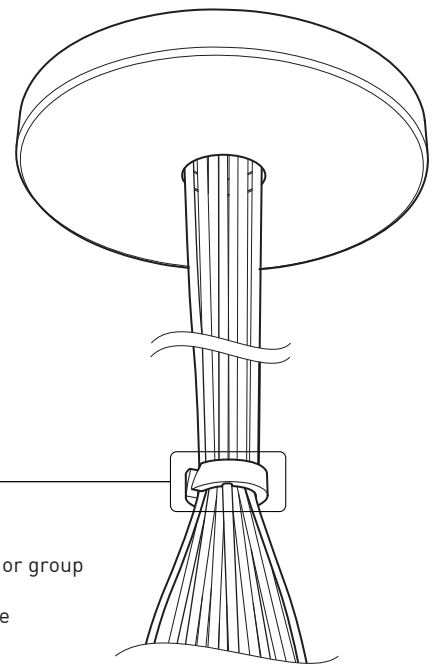

CENTER PIECE
Matte black recessed center hole

Wide variety of configurations

ACCESSORIES

Allows more creativity

HOOK 4901

Adjust the fixture to the desired height
Allows you to make big statements

LOOP 4902

Can straighten, lock height or group up to 19 power cables
Can be installed after fixture installation

FITTURE	CODE	Ø 10	Ø 16	LIGHT SOURCE		MAX. WATTAGE		
				LED	INC	LED	7	13
ALVER	MCC	7ou13	19	X	X	28W	52W	76W
ROLO PENDANT	MAD	7ou13	19	X		28W	52W	76W
MEHA	UAC	7ou13	19	X		28W	52W	76W
FACET	UFC	7ou13	19	X		28W	52W	76W
SLIM STACK	SLS	7ou13	19	X	X	28W	52W	76W
STUBBY STACK	STS	7ou13	19	X	X	28W	52W	76W
MIKA	RAP	7	13ou19	X		63W	117W	171W
MIKA	RAQ	7	13ou19	X		91W	169W	247W