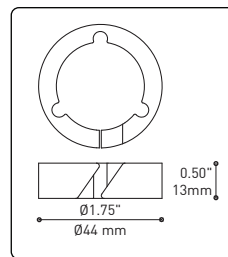

CENTER PIECE
Matte black recessed center hole

Wide variety of configurations

ACCESSORIES

Allows more creativity

HOOK 4901

Adjust the fixture to the desired height
Allows you to make big statements

LOOP 4902

Can straighten, lock height or group up to 19 power cables
Can be installed after fixture installation

FITTURE	CODE	Ø 10	Ø 16	LIGHT SOURCE		MAX. WATTAGE		
				LED	INC	LED	7	13
ALVER	MCC	7ou13	19	X	X	28W	52W	76W
ROLO PENDANT	MAD	7ou13	19	X		28W	52W	76W
MEHA	UAC	7ou13	19	X		28W	52W	76W
FACET	UFC	7ou13	19	X		28W	52W	76W
SLIM STACK	SLS	7ou13	19	X	X	28W	52W	76W
STUBBY STACK	STS	7ou13	19	X	X	28W	52W	76W
MIKA	RAP	7	13ou19	X		63W	117W	171W
MIKA	RAQ	7	13ou19	X		91W	169W	247W