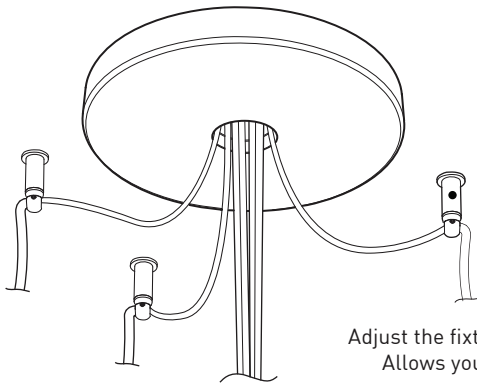

CENTER PIECE
Matte black recessed center hole

Wide variety of configurations

ACCESSORIES

Allows more creativity

HOOK 4901

Adjust the fixture to the desired height
Allows you to make big statements

LOOP 4902

Can straighten, lock height or group up to 19 power cables
Can be installed after fixture installation

FITTURE	CODE	Ø 10	Ø 16	LIGHT SOURCE		MAX. WATTAGE		
				LED	INC	LED	7	13
ALVER	MCC	7ou13	19	X	X	28W	52W	76W
ROLO PENDANT	MAD	7ou13	19	X		28W	52W	76W
MEHA	UAC	7ou13	19	X		28W	52W	76W
FACET	UFC	7ou13	19	X		28W	52W	76W
SLIM STACK	SLS	7ou13	19	X	X	28W	52W	76W
STUBBY STACK	STS	7ou13	19	X	X	28W	52W	76W
MIKA	RAP	7	13ou19	X		63W	117W	171W
MIKA	RAQ	7	13ou19	X		91W	169W	247W