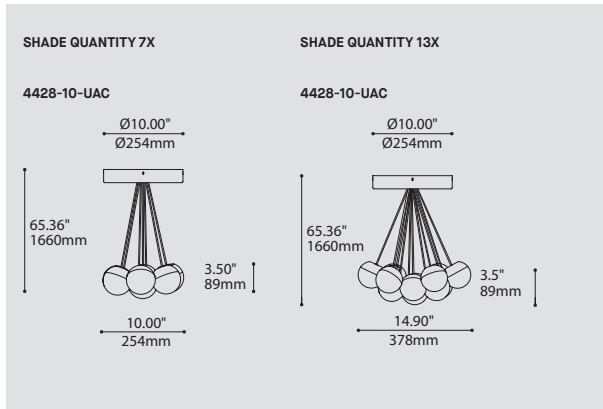

# BOUQUET 4428-10-UAC

PROJECT PROJET
SPEC TYPE
NOTES

ORDERING SPECIFICATION	SPÉCIFICATION DE COMMANDE	CODE
<b>MODEL MODÈLE</b>		<b>4428-10-UAC</b>
<b>4428-10-UAC</b>	BOUQUET MEHA	
<b>SHADE QUANTITY QUANTITÉ D'ABAT-JOUR</b>		
7 OR 13 SHADES		
<b>7</b>	7 X SHADES	
<b>13</b>	13 X SHADES	
<b>LIGHT SOURCE SOURCE LUMINEUSE</b>		
(WATTAGE, LAMP TYPE, LAMP FORM, BASE TYPE, OTHER INFO)		
<b>LED.1</b>	1W, LED	
<b>LED.4</b>	4W, LED	
<b>COLOR TEMPERATURE TEMPÉRATURE DE COULEUR</b>		
<b>27*</b>	2700K	
<b>30</b>	3000K	
<b>35</b>	3500K	
<b>40**</b>	4000K	
* LED 4W ONLY **LONGER LEAD TIME MAY APPLY, PLEASE CONTACT YOUR EUREKA REPRESENTATIVE		
<b>COLOR RENDERING INDEX (CRI) INDICE DE RENDU DE COULEUR (IRC)</b>		
FOR LED 4W ONLY- MANDATORY		
<b>90</b>	90+ CRI	
<b>VOLTAGE VOLTAGE</b>		
<b>120V</b>	120 VOLT	
<b>277V</b>	277 VOLT	
<b>DIMMING OPTION OPTION DE GRADATION</b>		
<b>DV</b>	0-10V DIMMING (120-277V)	
<b>DP</b>	PHASE DIMMING (120V ONLY)	
LED DIMMING DRIVER IS STANDARD IN THIS PRODUCT, PLEASE SPECIFY YOUR DIMMING TYPE.		
<b>CABLE CABLE</b>		<b>C</b>
<b>C</b>	CLEAR CABLE, FIELD ADJUSTABLE	
<b>CABLE LENGTH LONGUEUR DE CABLE</b>		
<b>60</b>	60" CABLE (STD LENGTH)	
<b>**</b>	CUSTOM CABLE LENGTH (PLEASE SPECIFY)	
FOR OVERALL LENGTH PLEASE CONTACT YOUR EUREKA REPRESENTATIVE.		
<b>CANOPY FINISH FINI PAVILLON</b>		<b>WHE</b>
<b>WHE*</b>	WHITE FINE TEXTURE	
*CENTRAL PIECE IS ALWAYS BLACK		
<b>DIFFUSER FINISH FINI DIFFUSEUR</b>		
<b>CLR</b>	CLEAR	
<b>FRO</b>	FROSTED	
<b>HEATSINK FINISH FINI RADIATEUR</b>		<b>SAA</b>
<b>SAA</b>	SATIN ALUMINUM ANODIZED	
<b>ACCESSORY ACCESSOIRE</b>		
<b>4901</b>	HOOK	
<b>4902</b>	LOOP	