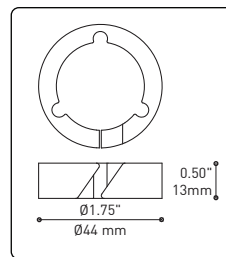

LOOP 4902

Can straighten, lock height or group up to 19 power cables
Can be installed after fixture installation