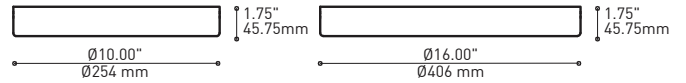

EASY INSTALLATION
Mounts to standard junction box with added mounting points to reinforce installation

SIMPLE CANOPY
White plated canopy with plenty of room to house all electrical components for quick assembly

CENTER PIECE
Matte black recessed center hole

Wide variety of configurations

ACCESSORIES

Allows more creativity

Adjust the fixture to the desired height
Allows you to make big statements

Can straighten, lock height or group up to 19 power cables
Can be installed after fixture installation

FIXTURE	CODE	Nb. FIXTURE	LIGHT SOURCE		MAX. WATTAGE			
			LED	INC	7	13	19	
ALVER	MCC	7ou13	19	X	X	28W	52W	76W
ROLO PENDANT	MAD	7ou13	19	X		28W	52W	76W
MEHA	UAC	7ou13	19	X		28W	52W	76W
FACET	UFC	7ou13	19	X		28W	52W	76W
SLIM STACK	SLS	7ou13	19	X	X	28W	52W	76W
STUBBY STACK	STS	7ou13	19	X	X	28W	52W	76W
MIKA	RAP	7	13ou19	X		63W	117W	171W
MIKA	RAQ	7	13ou19	X		91W	169W	247W