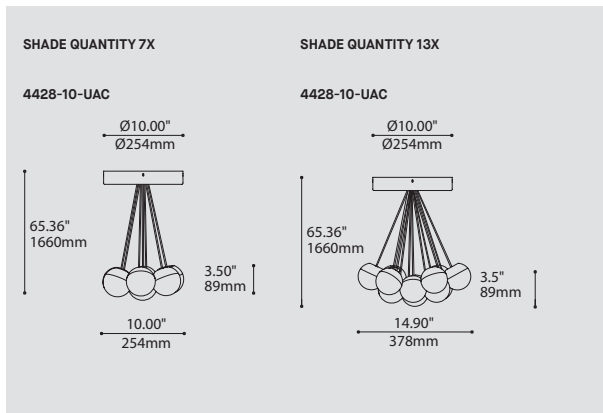

BOUQUET 4428-10-UAC

PROJECT PROJET
SPEC TYPE
NOTES

ORDERING SPECIFICATION	SPÉCIFICATION DE COMMANDE	CODE
MODEL MODÈLE		4428-10-UAC
4428-10-UAC	BOUQUET MEHA	
SHADE QUANTITY QUANTITÉ D'ABAT-JOUR		
7 OR 13 SHADES		
7	7 X SHADES	
13	13 X SHADES	
LIGHT SOURCE SOURCE LUMINEUSE		
(WATTAGE, LAMP TYPE, LAMP FORM, BASE TYPE, OTHER INFO)		
LED.1	1W, LED	
LED.4	4W, LED	
COLOR TEMPERATURE TEMPÉRATURE DE COULEUR		
27*	2700K	
30	3000K	
35	3500K	
40**	4000K	
* LED 4W ONLY **LONGER LEAD TIME MAY APPLY, PLEASE CONTACT YOUR EUREKA REPRESENTATIVE		
COLOR RENDERING INDEX (CRI) INDICE DE RENDU DE COULEUR (IRC)		
FOR LED 4W ONLY- MANDATORY		
90	90+ CRI	
VOLTAGE VOLTAGE		
120V	120 VOLT	
277V	277 VOLT	
DIMMING OPTION OPTION DE GRADATION		
DV	0-10V DIMMING (120-277V)	
DP	PHASE DIMMING (120V ONLY)	
LED DIMMING DRIVER IS STANDARD IN THIS PRODUCT, PLEASE SPECIFY YOUR DIMMING TYPE.		
CABLE CABLE		C
C	CLEAR CABLE, FIELD ADJUSTABLE	
CABLE LENGTH LONGUEUR DE CABLE		
60	60" CABLE (STD LENGTH)	
**	CUSTOM CABLE LENGTH (PLEASE SPECIFY)	
FOR OVERALL LENGTH PLEASE CONTACT YOUR EUREKA REPRESENTATIVE.		
CANOPY FINISH FINI PAVILLON		WHE
WHE*	WHITE FINE TEXTURE	
*CENTRAL PIECE IS ALWAYS BLACK		
DIFFUSER FINISH FINI DIFFUSEUR		
CLR	CLEAR	
FRO	FROSTED	
HEATSINK FINISH FINI RADIATEUR		SAA
SAA	SATIN ALUMINUM ANODIZED	
ACCESSORY ACCESSOIRE		
4901	HOOK	
4902	LOOP	