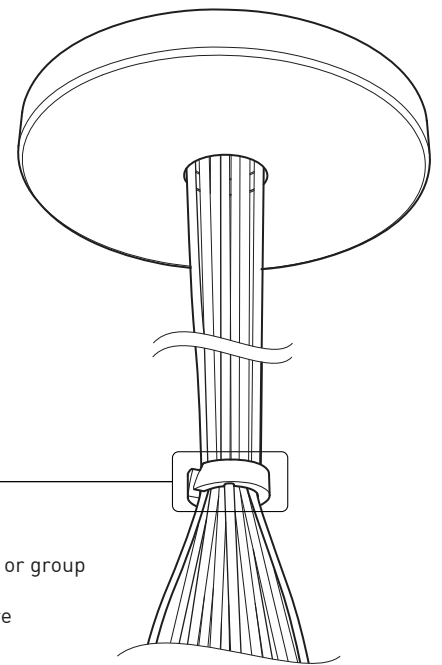

CENTER PIECE
Matte black recessed center hole

Wide variety of configurations

ACCESSORIES

Allows more creativity

HOOK 4901

Adjust the fixture to the desired height
Allows you to make big statements

LOOP 4902

Can straighten, lock height or group up to 19 power cables
Can be installed after fixture installation

FIXTURE	CODE	Ø 10	Ø 16	LIGHT SOURCE		MAX. WATTAGE		
				LED	INC	LED	7	13
ALVER	MCC	7ou13	19	X	X	28W	52W	76W
ROLO PENDANT	MAD	7ou13	19	X		28W	52W	76W
MEHA	UAC	7ou13	19	X		28W	52W	76W
FACET	UFC	7ou13	19	X		28W	52W	76W
SLIM STACK	SLS	7ou13	19	X	X	28W	52W	76W
STUBBY STACK	STS	7ou13	19	X	X	28W	52W	76W
MIKA	RAP	7	13ou19	X		63W	117W	171W
MIKA	RAQ	7	13ou19	X		91W	169W	247W