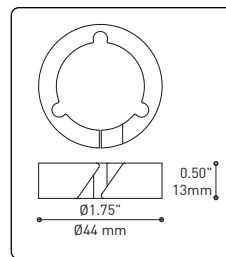

CENTER PIECE
Matte black recessed center hole

Wide variety of configurations

ACCESSORIES

Allows more creativity

HOOK 4901

Adjust the fixture to the desired height
Allows you to make big statements

LOOP 4902

Can straighten, lock height or group up to 19 power cables
Can be installed after fixture installation

FIXTURE	CODE	Ø		LIGHT SOURCE		MAX. WATTAGE		
		10	16	LED	INC	7	13	19
ALVER	MCC	7ou13	19	X	X	28W	52W	76W
ROLO PENDANT	MAD	7ou13	19	X		28W	52W	76W
MEHA	UAC	7ou13	19	X		28W	52W	76W
FACET	UFC	7ou13	19	X		28W	52W	76W
SLIM STACK	SLS	7ou13	19	X	X	28W	52W	76W
STUBBY STACK	STS	7ou13	19	X	X	28W	52W	76W
MIKA	RAP	7	13ou19	X		63W	117W	171W
MIKA	RAQ	7	13ou19	X		91W	169W	247W