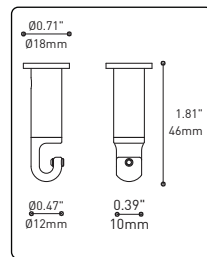

CENTER PIECE
Matte black recessed center hole

Wide variety of configurations

ACCESSORIES

Allows more creativity

HOOK 4901

Adjust the fixture to the desired height
Allows you to make big statements

LOOP 4902

Can straighten, lock height or group up to 19 power cables
Can be installed after fixture installation

FIXTURE	CODE	Ø		LIGHT SOURCE		MAX. WATTAGE		
		10	16	LED	INC	7	13	19
ALVER	MCC	7ou13	19	X	X	28W	52W	76W
ROLO PENDANT	MAD	7ou13	19	X		28W	52W	76W
MEHA	UAC	7ou13	19	X		28W	52W	76W
FACET	UFC	7ou13	19	X		28W	52W	76W
SLIM STACK	SLS	7ou13	19	X	X	28W	52W	76W
STUBBY STACK	STS	7ou13	19	X	X	28W	52W	76W
MIKA	RAP	7	13ou19	X		63W	117W	171W
MIKA	RAQ	7	13ou19	X		91W	169W	247W