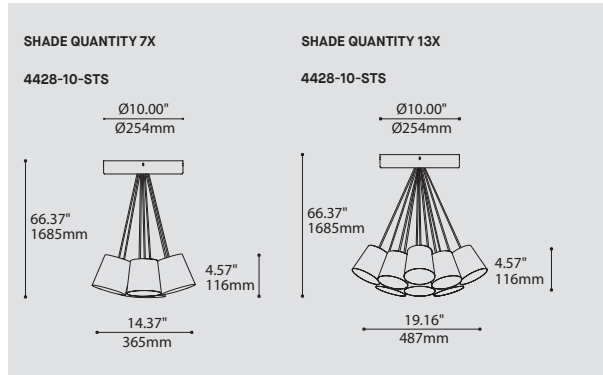

ORDERING SPECIFICATION SPÉCIFICATION DE COMMANDE

MODEL MODÈLE **4428-10-ST5**

4428-10-ST5 BOUQUET STUBBY STACK

SHADE QUANTITY QUANTITÉ D'ABAT-JOUR

7 OR 13 SHADE
7 7 X SHADES
13 13 X SHADES

LIGHT SOURCE SOURCE LUMINEUSE

(WATTAGE, LAMP TYPE, LAMP FORM, BASE TYPE, OTHER INFO)
PAR20.50 50W, INC, PAR20, MEDIUM BASE (120V ONLY)
LED.1 1W, LED
LED.4 4W, LED

COLOR TEMPERATURE TEMPÉRATURE DE COULEUR

FOR LED ONLY
27* 2700K
30 3000K
35 3500K
40** 4000K
* LED 4W ONLY
**LONGER LEAD TIME MAY APPLY, PLEASE CONTACT YOUR EUREKA REPRESENTATIVE

COLOR RENDERING INDEX (CRI) INDICE DE RENDU DE COULEUR (IRC)

FOR LED 4W ONLY- MANDATORY
90 90+ CRI

VOLTAGE VOLTAGE

120V 120 VOLT
277V 277 VOLT

DIMMING OPTION OPTION DE GRADATION

FOR LED ONLY
DV 0-10V DIMMING (120-277V)
DP PHASE DIMMING (120V ONLY)
LED DIMMING DRIVER IS STANDARD IN THIS PRODUCT, PLEASE SPECIFY YOUR DIMMING TYPE.

CABLE CABLE

C CLEAR CABLE, FIELD ADJUSTABLE

CABLE LENGTH LONGUEUR DE CABLE

60 60" CABLE (STD LENGTH)
** CUSTOM CABLE LENGTH (PLEASE SPECIFY)
FOR OVERALL LENGTH PLEASE CONTACT YOUR EUREKA REPRESENTATIVE.

CANOPY FINISH FINI PAVILLON

WHE* WHITE FINE TEXTURE
*CENTRAL PIECE IS ALWAYS BLACK

DIFFUSER FINISH FINI DIFFUSEUR

BLK BLACK
CHR CHROME
WH WHITE

BAFFLE FINISH FINI DÉFLECTEUR

BLK BLACK
WH WHITE

ACCESSORY ACCESSOIRE

4901 HOOK
4902 LOOP

PRODUCT CHARACTERISTICS CARACTÉRISTIQUES DU PRODUIT

BIM **DIM** **IES** **LED**

DESIGN: Offered in a wide variety of configurations, Bouquet is a cluster of 7 or 13 fixtures all emerging from the matte black recessed center hole of a white canopy. Bouquet can be paired with the adjustable cable holder accessory, Loop (4902), which can be easily installed and removed.

INSTALLATION: Bouquet mounts on standard junction boxes and is supplied with support hooks for easy installation.

LIGHT SOURCE: Available with incandescent, halogen or LED light sources depending on the fixtures. Dimming available.

STRUCTURE: Spun steel chrome plated canopy matte black center hole to hide mounting hardware.
CERTIFIED: c-CSA-us

CONCEPTION: Offert dans une grande variété de configurations, Bouquet est un groupe de 7 ou 13 luminaires émergeant du trou encastré au centre d'un pavillon blanc. Bouquet peut être jumelé avec l'accessoire serre-câble ajustable Loop (4902), qui peut être facilement installé ou retiré de l'assemblage.

INSTALLATION: Des crochets de support sont fournis pour faciliter l'installation sur une boîte de jonction standard.

SOURCE LUMINEUSE: Utilisation avec sources lumineuses DEL ou incandescentes avec des options de gradation.
STRUCTURE: Pavillon en acier repoussé et chromé avec section centrale noire matte pour camoufler les supports.

CERTIFIÉ: c-CSA-us