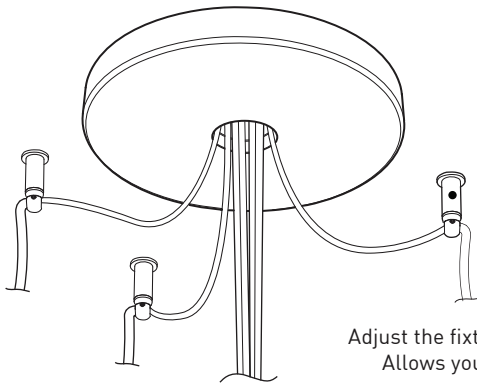

CENTER PIECE
Matte black recessed center hole

Wide variety of configurations

ACCESSORIES

Allows more creativity

HOOK 4901

Adjust the fixture to the desired height
Allows you to make big statements

LOOP 4902

Can straighten, lock height or group up to 19 power cables
Can be installed after fixture installation

FIXTURE	CODE	Ø 10	Ø 16	LIGHT SOURCE		MAX. WATTAGE		
				LED	INC	LED		
		Nb. FIXTURE				7	13	19
ALVER	MCC	7ou13	19	X	X	28W	52W	76W
ROLO PENDANT	MAD	7ou13	19	X		28W	52W	76W
MEHA	UAC	7ou13	19	X		28W	52W	76W
FACET	UFC	7ou13	19	X		28W	52W	76W
SLIM STACK	SLS	7ou13	19	X	X	28W	52W	76W
STUBBY STACK	STS	7ou13	19	X	X	28W	52W	76W
MIKA	RAP	7	13ou19	X		63W	117W	171W
MIKA	RAQ	7	13ou19	X		91W	169W	247W