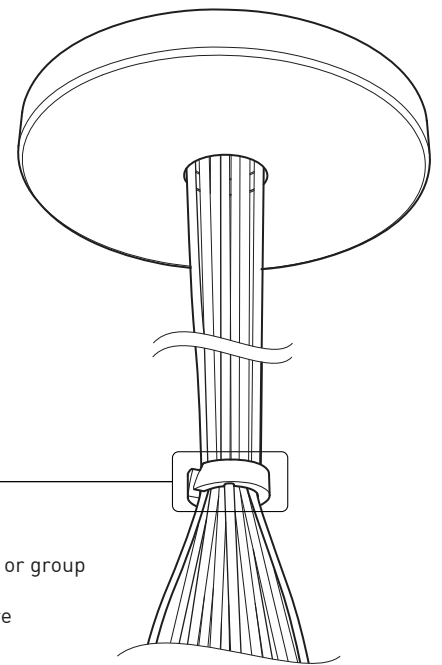

CENTER PIECE
Matte black recessed center hole

Wide variety of configurations

ACCESSORIES

Allows more creativity

HOOK 4901

Adjust the fixture to the desired height
Allows you to make big statements

LOOP 4902

Can straighten, lock height or group up to 19 power cables
Can be installed after fixture installation

FIXTURE	CODE	Ø 10	Ø 16	LIGHT SOURCE		MAX. WATTAGE		
				LED	INC	LED		
		Nb. FIXTURE				7	13	19
ALVER	MCC	7ou13	19	X	X	28W	52W	76W
ROLO PENDANT	MAD	7ou13	19	X		28W	52W	76W
MEHA	UAC	7ou13	19	X		28W	52W	76W
FACET	UFC	7ou13	19	X		28W	52W	76W
SLIM STACK	SLS	7ou13	19	X	X	28W	52W	76W
STUBBY STACK	STS	7ou13	19	X	X	28W	52W	76W
MIKA	RAP	7	13ou19	X		63W	117W	171W
MIKA	RAQ	7	13ou19	X		91W	169W	247W