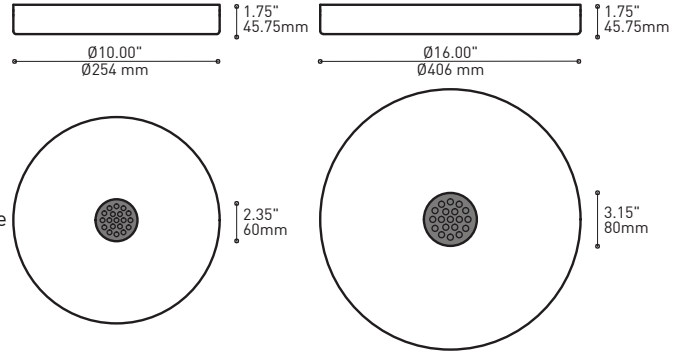

Grande variété de configurations