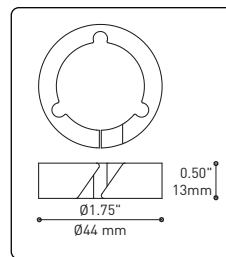

CENTER PIECE
Matte black recessed center hole

Wide variety of configurations

ACCESSORIES

Allows more creativity

HOOK 4901

Adjust the fixture to the desired height
Allows you to make big statements

LOOP 4902

Can straighten, lock height or group up to 19 power cables
Can be installed after fixture installation

FIXTURE	CODE	Ø 10	Ø 16	LIGHT SOURCE		MAX. WATTAGE		
				LED	INC	LED		
		Nb. FIXTURE				7	13	19
ALVER	MCC	7ou13	19	X	X	28W	52W	76W
ROLO PENDANT	MAD	7ou13	19	X		28W	52W	76W
MEHA	UAC	7ou13	19	X		28W	52W	76W
FACET	UFC	7ou13	19	X		28W	52W	76W
SLIM STACK	SLS	7ou13	19	X	X	28W	52W	76W
STUBBY STACK	STS	7ou13	19	X	X	28W	52W	76W
MIKA	RAP	7	13ou19	X		63W	117W	171W
MIKA	RAQ	7	13ou19	X		91W	169W	247W