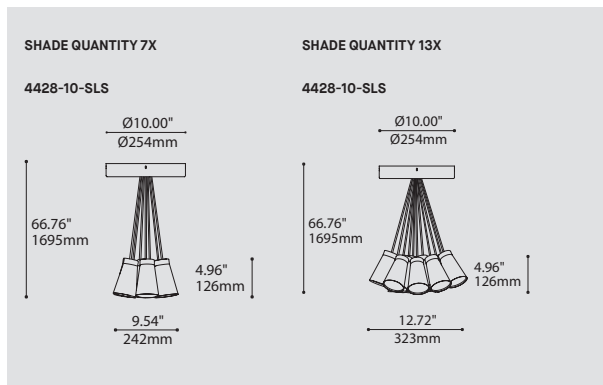

BOUQUET 4428-10-SLS

PROJECT PROJET
SPEC TYPE
NOTES

OPTIONS

BLK-BLK BLK-WH CHR-BLK CHR-WH WH-BLK WH-WH

OPTIONS

4901 DETAIL

4902 DETAIL

ORDERING SPECIFICATION	SPÉCIFICATION DE COMMANDE	CODE
MODEL MODÈLE	4428-10-SLS BOUQUET SLIM STACK	4428-10-SLS
SHADE QUANTITY QUANTITÉ D'ABAT-JOUR	7 OR 13 SHADE 7 7 X SHADES 13 13 X SHADES	
LIGHT SOURCE SOURCE LUMINEUSE	(WATTAGE, LAMP TYPE, LAMP FORM, BASE TYPE, OTHER INFO) PAR20.50 50W, INC, PAR20, MEDIUM BASE (120V ONLY) LED.1 1W, LED LED.4 4W, LED	
COLOR TEMPERATURE TEMPÉRATURE DE COULEUR	FOR LED ONLY 27* 2700K 30 3000K 35 3500K 40** 4000K * LED 4W ONLY **LONGER LEAD TIME MAY APPLY, PLEASE CONTACT YOUR EUREKA REPRESENTATIVE	
COLOR RENDERING INDEX (CRI) INDICE DE RENDU DE COULEUR (IRC)	FOR LED 4W ONLY- MANDATORY 90 90+ CRI	
VOLTAGE VOLTAGE	120V 120 VOLT 277V 277 VOLT	
DIMMING OPTION OPTION DE GRADATION	FOR LED ONLY DV 0-10V DIMMING (120-277V) DP PHASE DIMMING (120V ONLY) LED DIMMING DRIVER IS STANDARD IN THIS PRODUCT, PLEASE SPECIFY YOUR DIMMING TYPE.	
CABLE CABLE	C CLEAR CABLE, FIELD ADJUSTABLE	C
CABLE LENGTH LONGUEUR DE CABLE	60 60" CABLE (STD LENGTH) ** CUSTOM CABLE LENGTH (PLEASE SPECIFY) FOR OVERALL LENGTH PLEASE CONTACT YOUR EUREKA REPRESENTATIVE.	
CANOPY FINISH FINI PAVILLON	WHE* WHITE FINE TEXTURE *CENTRAL PIECE IS ALWAYS BLACK	WHE
DIFFUSER FINISH FINI DIFFUSEUR	BLK BLACK CHR CHROME WH WHITE	
BAFFLE FINISH FINI DÉFLECTEUR	BLK BLACK WH WHITE	
ACCESSORY ACCESSOIRE	4901 HOOK 4902 LOOP	