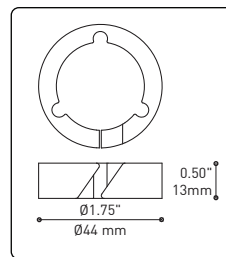

BOUQUET 4428-10-SLS

PROJECT PROJET
SPEC TYPE
NOTES

OPTIONS

BLK-BLK BLK-WH CHR-BLK CHR-WH WH-BLK WH-WH

OPTIONS

4901 DETAIL 4902 DETAIL

ORDERING SPECIFICATION	SPÉCIFICATION DE COMMANDE	CODE
MODEL MODÈLE		4428-10-SLS
4428-10-SLS	BOUQUET SLIM STACK	
SHADE QUANTITY QUANTITÉ D'ABAT-JOUR		
7 OR 13 SHADE		
7	7 X SHADES	
13	13 X SHADES	
LIGHT SOURCE SOURCE LUMINEUSE		
(WATTAGE, LAMP TYPE, LAMP FORM, BASE TYPE, OTHER INFO)		
PAR20.50	50W, INC, PAR20, MEDIUM BASE (120V ONLY)	
LED.1	1W, LED	
LED.4	4W, LED	
COLOR TEMPERATURE TEMPÉRATURE DE COULEUR		
FOR LED ONLY		
27*	2700K	
30	3000K	
35	3500K	
40**	4000K	
	* LED 4W ONLY	
	**LONGER LEAD TIME MAY APPLY, PLEASE CONTACT YOUR EUREKA REPRESENTATIVE	
COLOR RENDERING INDEX (CRI) INDICE DE RENDU DE COULEUR (IRC)		
FOR LED 4W ONLY- MANDATORY		
90	90+ CRI	
VOLTAGE VOLTAGE		
120V	120 VOLT	
277V	277 VOLT	
DIMMING OPTION OPTION DE GRADATION		
FOR LED ONLY		
DV	0-10V DIMMING (120-277V)	
DP	PHASE DIMMING (120V ONLY)	
	LED DIMMING DRIVER IS STANDARD IN THIS PRODUCT, PLEASE SPECIFY YOUR DIMMING TYPE.	
CABLE CABLE		C
C	CLEAR CABLE, FIELD ADJUSTABLE	
CABLE LENGTH LONGUEUR DE CABLE		
60	60" CABLE (STD LENGTH)	
**	CUSTOM CABLE LENGTH (PLEASE SPECIFY)	
	FOR OVERALL LENGTH PLEASE CONTACT YOUR EUREKA REPRESENTATIVE.	
CANOPY FINISH FINI PAVILLON		WHE
WHE*	WHITE FINE TEXTURE	
	*CENTRAL PIECE IS ALWAYS BLACK	
DIFFUSER FINISH FINI DIFFUSEUR		
BLK	BLACK	
CHR	CHROME	
WH	WHITE	
BAFFLE FINISH FINI DÉFLECTEUR		
BLK	BLACK	
WH	WHITE	
ACCESSORY ACCESSOIRE		
4901	HOOK	
4902	LOOP	

CENTER PIECE
Matte black recessed center hole

Wide variety of configurations

ACCESSORIES

Allows more creativity

HOOK 4901
Adjust the fixture to the desired height
Allows you to make big statements

LOOP 4902
Can straighten, lock height or group up to 19 power cables
Can be installed after fixture installation