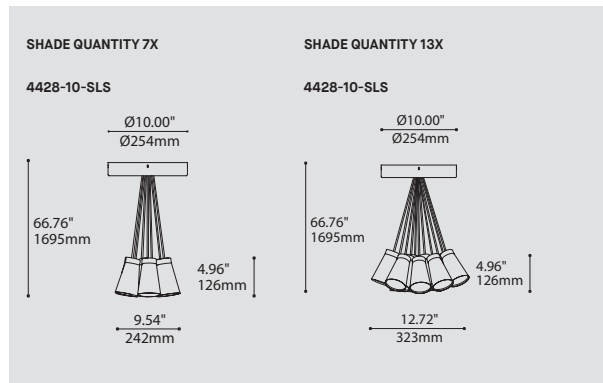

BOUQUET 4428-10-SLS

PROJECT PROJET
SPEC TYPE
NOTES

OPTIONS

BLK-BLK BLK-WH CHR-BLK CHR-WH WH-BLK WH-WH

OPTIONS

4901 DETAIL 4902 DETAIL

ORDERING SPECIFICATION	SPÉCIFICATION DE COMMANDE	CODE
MODEL MODÈLE		4428-10-SLS
4428-10-SLS	BOUQUET SLIM STACK	
SHADE QUANTITY QUANTITÉ D'ABAT-JOUR		
7 OR 13 SHADE		
7	7 X SHADES	
13	13 X SHADES	
LIGHT SOURCE SOURCE LUMINEUSE		
(WATTAGE, LAMP TYPE, LAMP FORM, BASE TYPE, OTHER INFO)		
PAR20.50	50W, INC, PAR20, MEDIUM BASE (120V ONLY)	
LED.1	1W, LED	
LED.4	4W, LED	
COLOR TEMPERATURE TEMPÉRATURE DE COULEUR		
FOR LED ONLY		
27*	2700K	
30	3000K	
35	3500K	
40**	4000K	
	* LED 4W ONLY	
	**LONGER LEAD TIME MAY APPLY, PLEASE CONTACT YOUR EUREKA REPRESENTATIVE	
COLOR RENDERING INDEX (CRI) INDICE DE RENDU DE COULEUR (IRC)		
FOR LED 4W ONLY- MANDATORY		
90	90+ CRI	
VOLTAGE VOLTAGE		
120V	120 VOLT	
277V	277 VOLT	
DIMMING OPTION OPTION DE GRADATION		
FOR LED ONLY		
DV	0-10V DIMMING (120-277V)	
DP	PHASE DIMMING (120V ONLY)	
	LED DIMMING DRIVER IS STANDARD IN THIS PRODUCT, PLEASE SPECIFY YOUR DIMMING TYPE.	
CABLE CABLE		C
C	CLEAR CABLE, FIELD ADJUSTABLE	
CABLE LENGTH LONGUEUR DE CABLE		
60	60" CABLE (STD LENGTH)	
**	CUSTOM CABLE LENGTH (PLEASE SPECIFY)	
	FOR OVERALL LENGTH PLEASE CONTACT YOUR EUREKA REPRESENTATIVE.	
CANOPY FINISH FINI PAVILLON		WHE
WHE*	WHITE FINE TEXTURE	
	*CENTRAL PIECE IS ALWAYS BLACK	
DIFFUSER FINISH FINI DIFFUSEUR		
BLK	BLACK	
CHR	CHROME	
WH	WHITE	
BAFFLE FINISH FINI DÉFLECTEUR		
BLK	BLACK	
WH	WHITE	
ACCESSORY ACCESSOIRE		
4901	HOOK	
4902	LOOP	