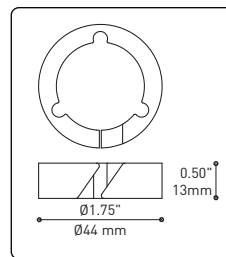

BOUQUET 4428-10-SLS

PROJECT PROJET
SPEC TYPE
NOTES

OPTIONS

BLK-BLK BLK-WH CHR-BLK CHR-WH WH-BLK WH-WH

OPTIONS

4901 DETAIL 4902 DETAIL

ORDERING SPECIFICATION	SPÉCIFICATION DE COMMANDE	CODE
MODEL MODÈLE		4428-10-SLS
4428-10-SLS	BOUQUET SLIM STACK	
SHADE QUANTITY QUANTITÉ D'ABAT-JOUR		
7 OR 13 SHADE		
7	7 X SHADES	
13	13 X SHADES	
LIGHT SOURCE SOURCE LUMINEUSE		
(WATTAGE, LAMP TYPE, LAMP FORM, BASE TYPE, OTHER INFO)		
PAR20.50	50W, INC, PAR20, MEDIUM BASE (120V ONLY)	
LED.1	1W, LED	
LED.4	4W, LED	
COLOR TEMPERATURE TEMPÉRATURE DE COULEUR		
FOR LED ONLY		
27*	2700K	
30	3000K	
35	3500K	
40**	4000K	
	* LED 4W ONLY	
	**LONGER LEAD TIME MAY APPLY, PLEASE CONTACT YOUR EUREKA REPRESENTATIVE	
COLOR RENDERING INDEX (CRI) INDICE DE RENDU DE COULEUR (IRC)		
FOR LED 4W ONLY- MANDATORY		
90	90+ CRI	
VOLTAGE VOLTAGE		
120V	120 VOLT	
277V	277 VOLT	
DIMMING OPTION OPTION DE GRADATION		
FOR LED ONLY		
DV	0-10V DIMMING (120-277V)	
DP	PHASE DIMMING (120V ONLY)	
	LED DIMMING DRIVER IS STANDARD IN THIS PRODUCT, PLEASE SPECIFY YOUR DIMMING TYPE.	
CABLE CABLE		C
C	CLEAR CABLE, FIELD ADJUSTABLE	
CABLE LENGTH LONGUEUR DE CABLE		
60	60" CABLE (STD LENGTH)	
**	CUSTOM CABLE LENGTH (PLEASE SPECIFY)	
	FOR OVERALL LENGTH PLEASE CONTACT YOUR EUREKA REPRESENTATIVE.	
CANOPY FINISH FINI PAVILLON		WHE
WHE*	WHITE FINE TEXTURE	
	*CENTRAL PIECE IS ALWAYS BLACK	
DIFFUSER FINISH FINI DIFFUSEUR		
BLK	BLACK	
CHR	CHROME	
WH	WHITE	
BAFFLE FINISH FINI DÉFLECTEUR		
BLK	BLACK	
WH	WHITE	
ACCESSORY ACCESSOIRE		
4901	HOOK	
4902	LOOP	

SECTION CENTRALE
 Pièce noir matte servant à camoufler les supports des fils

Grande variété de configurations

ACCESSOIRES

Permet une plus grande créativité

Ajuste le luminaire à la hauteur désirée

CROCHET 4901