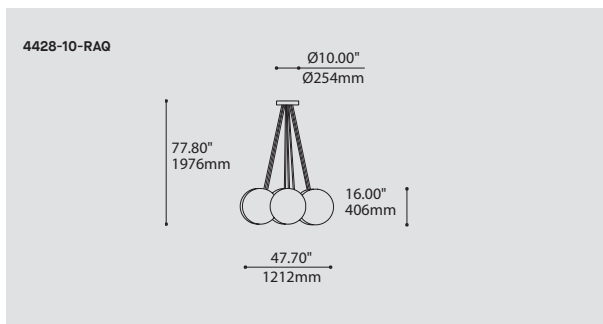

BOUQUET 4428-10-RAQ

PROJECT PROJET
SPEC TYPE
NOTES

OPTIONS

4901 DETAIL

4902 DETAIL

ORDERING SPECIFICATION	SPÉCIFICATION DE COMMANDE	CODE
MODEL MODÈLE		4428-10-RAQ
4428-10-RAQ	BOUQUET MIKA (RAQ) Ø16"	
SHADE QUANTITY QUANTITÉ D'ABAT-JOUR		7
7	7 X SHADES	
LIGHT SOURCE SOURCE LUMINEUSE		LED.13
(WATTAGE, LAMP TYPE, OTHER INFO)		
LED.13	13W, LED	
COLOR TEMPERATURE TEMPÉRATURE DE COULEUR (A)		
27*	2700K	
30	3000K	
35	3500K	
40	4000K	
	* LONGER LEAD TIME MAY APPLY, PLEASE CONTACT YOUR EUREKA REPRESENTATIVE	
COLOR RENDERING INDEX (CRI) INDICE DE RENDU DE COULEUR (IRC)		
80	80+ CRI	
90*	90+ CRI	
	* LONGER LEAD TIME MAY APPLY, PLEASE CONTACT YOUR EUREKA REPRESENTATIVE	
VOLTAGE VOLTAGE		
120V	120 VOLT	
277V	277 VOLT	
DIMMING OPTION OPTION DE GRADATION		
DV	0-10V DIMMING (120-277V)	
DP	PHASE DIMMING (120V ONLY)	
	LED DIMMING DRIVER IS STANDARD IN THESE PRODUCTS, PLEASE SPECIFY YOUR DIMMING TYPE.	
CABLE CABLE		C
C	CLEAR CABLE, FIELD ADJUSTABLE	
CABLE LENGTH LONGUEUR DE CABLE		
60	60" CABLE (STD LENGTH)	
**	CUSTOM CABLE LENGTH (PLEASE SPECIFY)	
	FOR OVERALL LENGTH PLEASE CONTACT YOUR EUREKA REPRESENTATIVE.	
CANOPY FINISH FINI PAVILLON		WHE
WHE*	WHITE FINE TEXTURE	
	*CENTRAL PIECE IS ALWAYS BLACK	
DIFFUSER FINISH FINI DIFFUSEUR		WH
WH	WHITE	
ACCESSORY ACCESSOIRE		
4901	HOOK	
4902	LOOP	