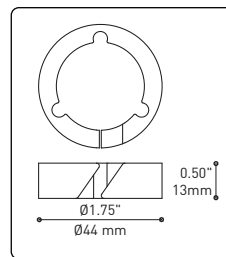

CENTER PIECE
Matte black recessed center hole

Wide variety of configurations

ACCESSORIES

Allows more creativity

HOOK 4901
Adjust the fixture to the desired height
Allows you to make big statements

LOOP 4902
Can straighten, lock height or group up to 19 power cables
Can be installed after fixture installation