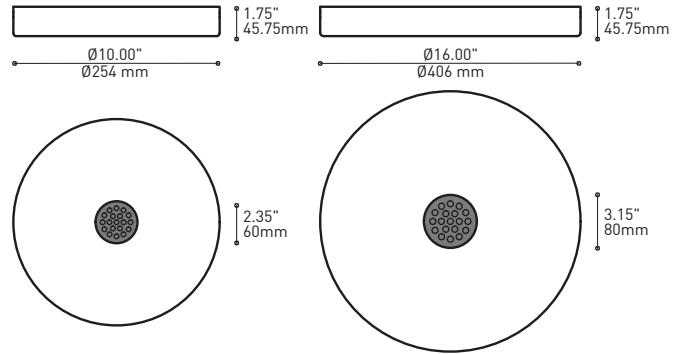

4428-16-RAP

Wide variety of configurations