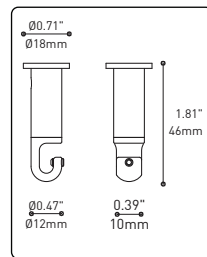

CENTER PIECE
Matte black recessed center hole

Wide variety of configurations

ACCESSORIES

Allows more creativity

HOOK 4901
Adjust the fixture to the desired height
Allows you to make big statements

LOOP 4902
Can straighten, lock height or group up to 19 power cables
Can be installed after fixture installation