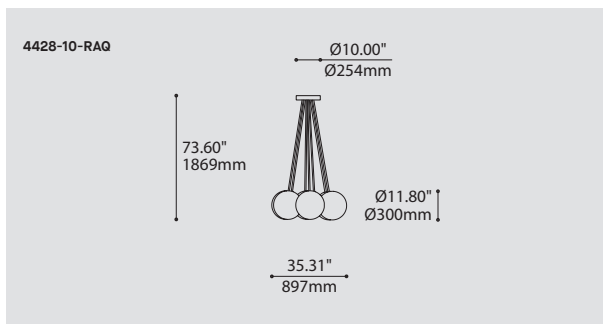

4901 DETAIL

4902 DETAIL

ORDERING SPECIFICATION SPÉCIFICATION DE COMMANDE

MODEL MODÈLE **4428-10-RAP** CODE **4428-10-RAP**

4428-10-RAP BOUQUET MIKA Ø12"

SHADE QUANTITY QUANTITÉ D'ABAT-JOUR **7**

7 7 X SHADES

LIGHT SOURCE SOURCE LUMINEUSE **LED.9**

(WATTAGE, LAMP TYPE, OTHER INFO)

LED.9 9W, LED

COLOR TEMPERATURE TEMPÉRATURE DE COULEUR

27* 2700K
30 3000K
35 3500K
40 4000K

COLOR RENDERING INDEX (CRI) INDICE DE RENDU DE COULEUR (IRC)

80 80+ CRI

90* 90+ CRI

VOLTAGE VOLTAGE

120V 120 VOLT

277V 277 VOLT

DIMMING OPTION OPTION DE GRADATION

DV 0-10V DIMMING (120-277V)

DP PHASE DIMMING (120V ONLY)

CABLE CABLE **C**

C CLEAR CABLE, FIELD ADJUSTABLE

CABLE LENGTH LONGUEUR DE CABLE

60 60" CABLE (STD LENGTH)

** CUSTOM CABLE LENGTH (PLEASE SPECIFY)

CANOPY FINISH FINI PAVILLON **WHE**

WHE* WHITE FINE TEXTURE

*CENTRAL PIECE IS ALWAYS BLACK

DIFFUSER FINISH FINI DIFFUSEUR **WH**

WH WHITE

ACCESSORY ACCESSOIRE

4901 HOOK

4902 LOOP

PRODUCT CHARACTERISTICS CARACTÉRISTIQUES DU PRODUIT

BIM **DIM** **IES** **LED**

DESIGN: Offered in a wide variety of configurations, Bouquet is a cluster of 7 fixtures all emerging from the matte black recessed center hole of a white canopy. Bouquet can be paired with the adjustable cable holder accessories, Hook (4901) and Loop (4902), which can be easily installed and removed.

INSTALLATION: Bouquet mounts on standard junction boxes and is supplied with support hook for easy installation.

LIGHT SOURCE: High performance LED module with dimming options available.

STRUCTURE: Spun steel chrome plated canopy with matte black center hole to hide mounting hardware.

CERTIFIED: c-CSA-us

CONCEPTION: Offert dans une grande variété de configurations, Bouquet est un groupe de 7 luminaires émergeant du trou encastré au centre d'un pavillon blanc. Bouquet peut être jumelé avec l'accessoire serre-câble ajustable Loop (4902), qui peut être facilement installé ou retiré de l'assemblage.

INSTALLATION: Un crochet de support est fourni pour faciliter l'installation sur une boîte de jonction standard.

SOURCE LUMINEUSE: Module DEL à haute intensité offert avec choix de gradation standard.

STRUCTURE: Pavillon en acier repoussé et chromé avec section centrale noire mate pour camoufler les supports.

CERTIFIÉ: c-CSA-us

FAMILY FAMILLE