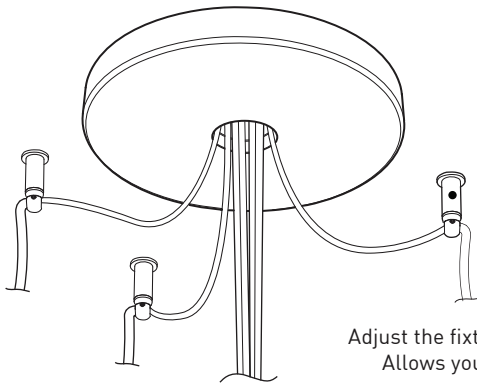

CERTIFIÉ: c-CSA-us

FAMILY FAMILLE

4230-RAP

4428-16-RAP

EASY INSTALLATION
Mounts to standard junction box with added mounting points to reinforce installation

SIMPLE CANOPY
White plated canopy with plenty of room to house all electrical components for quick assembly

CENTER PIECE
Matte black recessed center hole

Wide variety of configurations

ACCESSORIES

Allows more creativity

HOOK 4901
Adjust the fixture to the desired height
Allows you to make big statements

LOOP 4902
Can straighten, lock height or group up to 19 power cables
Can be installed after fixture installation