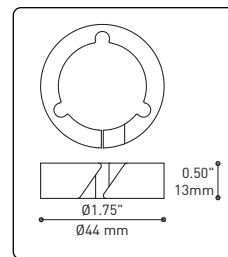

BOUQUET 4428-10-MCC

PROJECT PROJÉT
SPEC TYPE
NOTES

ORDERING SPECIFICATION	SPÉCIFICATION DE COMMANDE	CODE
MODEL MODÈLE	4428-10-MCC BOUQUET ALVER	4428-10-MCC
SHADE QUANTITY QUANTITÉ D'ABAT-JOUR	7 OR 13 SHADES 7 7 X SHADES 13 13 X SHADES	
LIGHT SOURCE SOURCE LUMINEUSE	(WATTAGE, LAMP TYPE, LAMP FORM, BASE TYPE, OTHER INFO) INC.60 60W, INC, A19 / B10 / G30 / HAL T10, MEDIUM BASE (120V ONLY) LED.4 4W, LED	
COLOR TEMPERATURE TEMPÉRATURE DE COULEUR	FOR LED ONLY 27 2700K 30 3000K 35 3500K 40* 4000K <small>*LONGER LEAD TIME MAY APPLY, PLEASE CONTACT YOUR EUREKA REPRESENTATIVE</small>	
COLOR RENDERING INDEX (CRI) INDICE DE RENDU DE COULEUR (IRC)	FOR LED ONLY- MANDATORY 90 90+ CRI	
ANGLE BEAM ANGLE DE DIFFUSION	17 17° 48 48°	
VOLTAGE VOLTAGE	120V 120 VOLT 277V 277 VOLT	
DIMMING OPTION OPTION DE GRADATION	FOR LED ONLY DV 0-10V DIMMING (120-277V) DP PHASE DIMMING (120V ONLY) <small>LED DIMMING DRIVER IS STANDARD IN THIS PRODUCT, PLEASE SPECIFY YOUR DIMMING TYPE.</small>	
CABLE CABLE	C CLEAR CABLE, FIELD ADJUSTABLE	C
CABLE LENGTH LONGUEUR DE CABLE	60 60" CABLE (STD LENGTH) ** CUSTOM CABLE LENGTH (PLEASE SPECIFY) <small>FOR OVERALL LENGTH PLEASE CONTACT YOUR EUREKA REPRESENTATIVE.</small>	
CANOPY FINISH FINI PAVILLON	WHE* WHITE FINE TEXTURE <small>*CENTRAL PIECE IS ALWAYS BLACK</small>	WHE
DIFFUSER FINISH FINI DIFFUSEUR	BLK BLACK CHR CHROME	
ACCESSORY ACCESSOIRE	4901 HOOK 4902 LOOP	

SECTION CENTRALE

Pièce noir matte servant à camoufler les supports des fils

Grande variété de configurations

ACCESSOIRES

Permet une plus grande créativité

Ajuste le luminaire à la hauteur désirée

CROCHET 4901