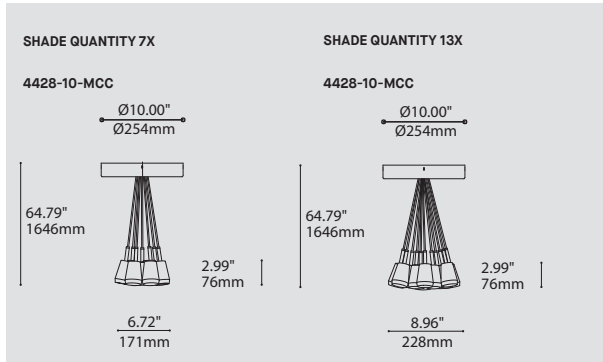

BOUQUET 4428-10-MCC

PROJECT PROJÉT
SPEC TYPE
NOTES

ORDERING SPECIFICATION	SPÉCIFICATION DE COMMANDE	CODE
MODEL MODÈLE	4428-10-MCC BOUQUET ALVER	4428-10-MCC
SHADE QUANTITY QUANTITÉ D'ABAT-JOUR	7 OR 13 SHADES 7 7 X SHADES 13 13 X SHADES	
LIGHT SOURCE SOURCE LUMINEUSE	(WATTAGE, LAMP TYPE, LAMP FORM, BASE TYPE, OTHER INFO) INC.60 60W, INC, A19 / B10 / G30 / HAL T10, MEDIUM BASE (120V ONLY) LED.4 4W, LED	
COLOR TEMPERATURE TEMPÉRATURE DE COULEUR	FOR LED ONLY 27 2700K 30 3000K 35 3500K 40* 4000K <small>*LONGER LEAD TIME MAY APPLY, PLEASE CONTACT YOUR EUREKA REPRESENTATIVE</small>	
COLOR RENDERING INDEX (CRI) INDICE DE RENDU DE COULEUR (IRC)	FOR LED ONLY- MANDATORY 90 90+ CRI	
ANGLE BEAM ANGLE DE DIFFUSION	17 17° 48 48°	
VOLTAGE VOLTAGE	120V 120 VOLT 277V 277 VOLT	
DIMMING OPTION OPTION DE GRADATION	FOR LED ONLY DV 0-10V DIMMING (120-277V) DP PHASE DIMMING (120V ONLY) <small>LED DIMMING DRIVER IS STANDARD IN THIS PRODUCT, PLEASE SPECIFY YOUR DIMMING TYPE.</small>	
CABLE CABLE	C CLEAR CABLE, FIELD ADJUSTABLE	C
CABLE LENGTH LONGUEUR DE CABLE	60 60" CABLE (STD LENGTH) ** CUSTOM CABLE LENGTH (PLEASE SPECIFY) <small>FOR OVERALL LENGTH PLEASE CONTACT YOUR EUREKA REPRESENTATIVE.</small>	
CANOPY FINISH FINI PAVILLON	WHE* WHITE FINE TEXTURE <small>*CENTRAL PIECE IS ALWAYS BLACK</small>	WHE
DIFFUSER FINISH FINI DIFFUSEUR	BLK BLACK CHR CHROME	
ACCESSORY ACCESSOIRE	4901 HOOK 4902 LOOP	