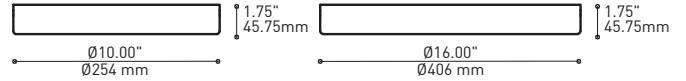

Grande variété de configurations