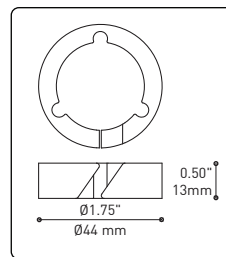

BOUQUET 4428-10-MCC

PROJECT PROJÉT
SPEC TYPE
NOTES

ORDERING SPECIFICATION	SPÉCIFICATION DE COMMANDE	CODE
MODEL MODÈLE	4428-10-MCC BOUQUET ALVER	4428-10-MCC
SHADE QUANTITY QUANTITÉ D'ABAT-JOUR	7 OR 13 SHADES 7 7 X SHADES 13 13 X SHADES	
LIGHT SOURCE SOURCE LUMINEUSE	(WATTAGE, LAMP TYPE, LAMP FORM, BASE TYPE, OTHER INFO) INC.60 60W, INC, A19 / B10 / G30 / HAL T10, MEDIUM BASE (120V ONLY) LED.4 4W, LED	
COLOR TEMPERATURE TEMPÉRATURE DE COULEUR	FOR LED ONLY 27 2700K 30 3000K 35 3500K 40* 4000K <small>*LONGER LEAD TIME MAY APPLY, PLEASE CONTACT YOUR EUREKA REPRESENTATIVE</small>	
COLOR RENDERING INDEX (CRI) INDICE DE RENDU DE COULEUR (IRC)	FOR LED ONLY- MANDATORY 90 90+ CRI	
ANGLE BEAM ANGLE DE DIFFUSION	17 17° 48 48°	
VOLTAGE VOLTAGE	120V 120 VOLT 277V 277 VOLT	
DIMMING OPTION OPTION DE GRADATION	FOR LED ONLY DV 0-10V DIMMING (120-277V) DP PHASE DIMMING (120V ONLY) <small>LED DIMMING DRIVER IS STANDARD IN THIS PRODUCT, PLEASE SPECIFY YOUR DIMMING TYPE.</small>	
CABLE CABLE	C CLEAR CABLE, FIELD ADJUSTABLE	C
CABLE LENGTH LONGUEUR DE CABLE	60 60" CABLE (STD LENGTH) ** CUSTOM CABLE LENGTH (PLEASE SPECIFY) <small>FOR OVERALL LENGTH PLEASE CONTACT YOUR EUREKA REPRESENTATIVE.</small>	
CANOPY FINISH FINI PAVILLON	WHE* WHITE FINE TEXTURE <small>*CENTRAL PIECE IS ALWAYS BLACK</small>	WHE
DIFFUSER FINISH FINI DIFFUSEUR	BLK BLACK CHR CHROME	
ACCESSORY ACCESSOIRE	4901 HOOK 4902 LOOP	

CENTER PIECE
Matte black recessed center hole

Wide variety of configurations

ACCESSORIES

Allows more creativity

HOOK 4901
Adjust the fixture to the desired height
Allows you to make big statements

LOOP 4902
Can straighten, lock height or group up to 19 power cables
Can be installed after fixture installation