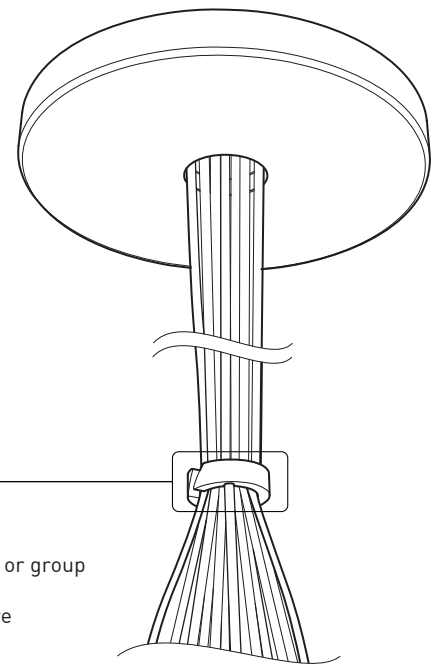

CENTER PIECE
Matte black recessed center hole

Wide variety of configurations

ACCESSORIES

Allows more creativity

HOOK 4901

Adjust the fixture to the desired height
Allows you to make big statements

LOOP 4902

Can straighten, lock height or group up to 19 power cables
Can be installed after fixture installation

FIXTURE	CODE	Ø 10	Ø 16	LIGHT SOURCE		MAX. WATTAGE		
				LED	INC	LED	7	13
ALVER	MCC	7ou13	19	X	X	28W	52W	76W
ROLO PENDANT	MAD	7ou13	19	X		28W	52W	76W
MEHA	UAC	7ou13	19	X		28W	52W	76W
FACET	UFC	7ou13	19	X		28W	52W	76W
SLIM STACK	SLS	7ou13	19	X	X	28W	52W	76W
STUBBY STACK	STS	7ou13	19	X	X	28W	52W	76W
MIKA	RAP	7	13ou19	X		63W	117W	171W
MIKA	RAQ	7	13ou19	X		91W	169W	247W