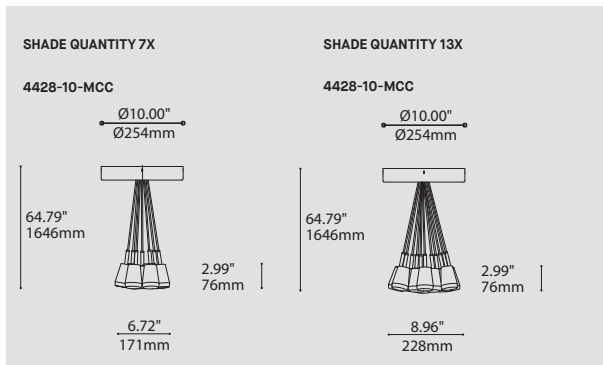

BOUQUET 4428-10-MCC

PROJECT PROJET
SPEC TYPE
NOTES

ORDERING SPECIFICATION	SPÉCIFICATION DE COMMANDE	CODE
MODEL MODÈLE	4428-10-MCC BOUQUET ALVER	4428-10-MCC
SHADE QUANTITY QUANTITÉ D'ABAT-JOUR	7 OR 13 SHADES 7 7 X SHADES 13 13 X SHADES	
LIGHT SOURCE SOURCE LUMINEUSE	(WATTAGE, LAMP TYPE, LAMP FORM, BASE TYPE, OTHER INFO) INC.60 60W, INC, A19 / B10 / G30 / HAL T10, MEDIUM BASE (120V ONLY) LED.4 4W, LED	
COLOR TEMPERATURE TEMPÉRATURE DE COULEUR	FOR LED ONLY 27 2700K 30 3000K 35 3500K 40* 4000K *LONGER LEAD TIME MAY APPLY, PLEASE CONTACT YOUR EUREKA REPRESENTATIVE	
COLOR RENDERING INDEX (CRI) INDICE DE RENDU DE COULEUR (IRC)	FOR LED ONLY- MANDATORY 90 90+ CRI	
ANGLE BEAM ANGLE DE DIFFUSION	17 17° 48 48°	
VOLTAGE VOLTAGE	120V 120 VOLT 277V 277 VOLT	
DIMMING OPTION OPTION DE GRADATION	FOR LED ONLY DV 0-10V DIMMING (120-277V) DP PHASE DIMMING (120V ONLY) LED DIMMING DRIVER IS STANDARD IN THIS PRODUCT, PLEASE SPECIFY YOUR DIMMING TYPE.	
CABLE CABLE	C CLEAR CABLE, FIELD ADJUSTABLE	C
CABLE LENGTH LONGUEUR DE CABLE	60 60" CABLE (STD LENGTH) ** CUSTOM CABLE LENGTH (PLEASE SPECIFY) FOR OVERALL LENGTH PLEASE CONTACT YOUR EUREKA REPRESENTATIVE.	
CANOPY FINISH FINI PAVILLON	WHE* WHITE FINE TEXTURE *CENTRAL PIECE IS ALWAYS BLACK	WHE
DIFFUSER FINISH FINI DIFFUSEUR	BLK BLACK CHR CHROME	
ACCESSORY ACCESSOIRE	4901 HOOK 4902 LOOP	