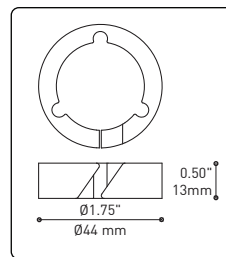

CENTER PIECE
Matte black recessed center hole

Wide variety of configurations

ACCESSORIES

Allows more creativity

HOOK 4901

Adjust the fixture to the desired height
Allows you to make big statements

LOOP 4902

Can straighten, lock height or group up to 19 power cables
Can be installed after fixture installation

FIXTURE	CODE	Ø 10	Ø 16	LIGHT SOURCE		MAX. WATTAGE		
				LED	INC	LED	7	13
ALVER	MCC	7ou13	19	X	X	28W	52W	76W
ROLO PENDANT	MAD	7ou13	19	X		28W	52W	76W
MEHA	UAC	7ou13	19	X		28W	52W	76W
FACET	UFC	7ou13	19	X		28W	52W	76W
SLIM STACK	SLS	7ou13	19	X	X	28W	52W	76W
STUBBY STACK	STS	7ou13	19	X	X	28W	52W	76W
MIKA	RAP	7	13ou19	X		63W	117W	171W
MIKA	RAQ	7	13ou19	X		91W	169W	247W