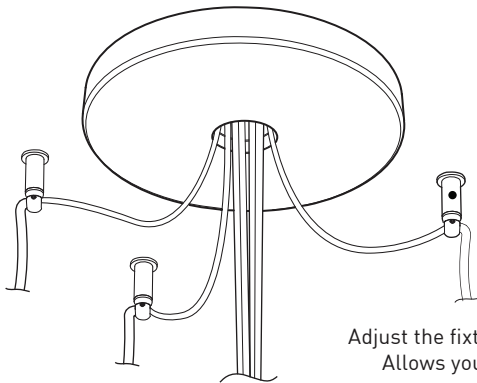

CENTER PIECE
Matte black recessed center hole

Wide variety of configurations

ACCESSORIES

Allows more creativity

HOOK 4901

Adjust the fixture to the desired height
Allows you to make big statements

LOOP 4902

Can straighten, lock height or group up to 19 power cables
Can be installed after fixture installation

FIXTURE	CODE	Ø 10	Ø 16	LIGHT SOURCE		MAX. WATTAGE		
				LED	INC	LED	7	13
ALVER	MCC	7ou13	19	X	X	28W	52W	76W
ROLO PENDANT	MAD	7ou13	19	X		28W	52W	76W
MEHA	UAC	7ou13	19	X		28W	52W	76W
FACET	UFC	7ou13	19	X		28W	52W	76W
SLIM STACK	SLS	7ou13	19	X	X	28W	52W	76W
STUBBY STACK	STS	7ou13	19	X	X	28W	52W	76W
MIKA	RAP	7	13ou19	X		63W	117W	171W
MIKA	RAQ	7	13ou19	X		91W	169W	247W