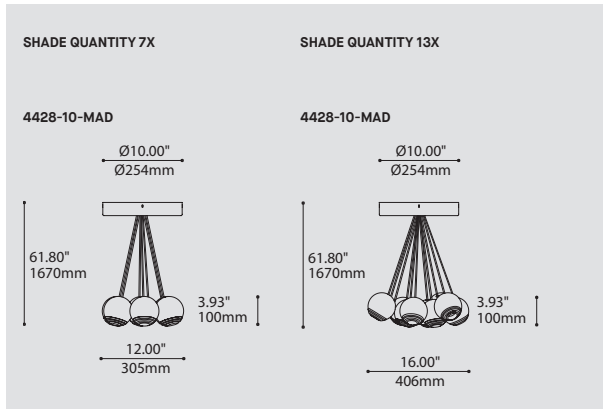

BOUQUET 4428-10-MAD

PROJECT PROJET
SPEC TYPE
NOTES

ORDERING SPECIFICATION	SPÉCIFICATION DE COMMANDE	CODE
MODEL MODÈLE	4428-10-MAD BOUQUET ROLO	4428-10-MAD
SHADE QUANTITY QUANTITÉ D'ABAT-JOUR	7 OR 13 SHADES 7 7 X SHADES 13 13 X SHADES	
LIGHT SOURCE SOURCE LUMINEUSE	(WATTAGE, LAMP TYPE, LAMP FORM, BASE TYPE, OTHER INFO) LED.4 4W, LED	
COLOR TEMPERATURE TEMPÉRATURE DE COULEUR	27 2700K 30 3000K 35 3500K 40* 4000K <small>*LONGER LEAD TIME MAY APPLY, PLEASE CONTACT YOUR EUREKA REPRESENTATIVE</small>	
COLOR RENDERING INDEX (CRI) INDICE DE RENDU DE COULEUR (IRC)	90 90+ CRI	90
ANGLE BEAM ANGLE DE DIFFUSION	17 17° 48 48°	
VOLTAGE VOLTAGE	120V 120 VOLT 277V 277 VOLT	
DIMMING OPTION OPTION DE GRADATION	FOR LED ONLY DV 0-10V DIMMING (120-277V) DP PHASE DIMMING (120V ONLY) <small>LED DIMMING DRIVER IS STANDARD IN THIS PRODUCT, PLEASE SPECIFY YOUR DIMMING TYPE.</small>	
CABLE CABLE	C CLEAR CABLE, FIELD ADJUSTABLE	C
CABLE LENGTH LONGUEUR DE CABLE	60 60" CABLE (STD LENGTH) ** CUSTOM CABLE LENGTH (PLEASE SPECIFY) <small>FOR OVERALL LENGTH PLEASE CONTACT YOUR EUREKA REPRESENTATIVE.</small>	
CANOPY FINISH FINI PAVILLON	WHE* WHITE FINE TEXTURE <small>*CENTRAL PIECE IS ALWAYS BLACK</small>	WHE
DIFFUSER FINISH FINI DIFFUSEUR	BLK BLACK CHR CHROME	
HEATSINK FINISH FINI RADIATEUR	SAA SATIN ALUMINUM ANODIZED	SAA
ACCESSORY ACCESSOIRE	4901 HOOK 4902 LOOP	