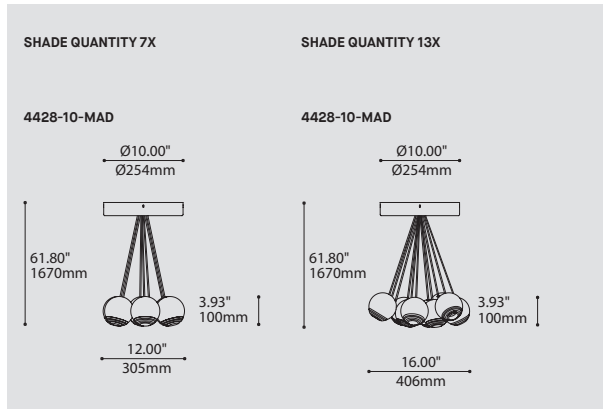

# BOUQUET 4428-10-MAD

PROJECT PROJET
SPEC TYPE
NOTES

ORDERING SPECIFICATION	SPÉCIFICATION DE COMMANDE	CODE
<b>MODEL MODÈLE</b>	4428-10-MAD BOUQUET ROLO	4428-10-MAD
<b>SHADE QUANTITY QUANTITÉ D'ABAT-JOUR</b>	7 OR 13 SHADES 7 7 X SHADES 13 13 X SHADES	
<b>LIGHT SOURCE SOURCE LUMINEUSE</b>	(WATTAGE, LAMP TYPE, LAMP FORM, BASE TYPE, OTHER INFO) LED.4  4W, LED	
<b>COLOR TEMPERATURE TEMPÉRATURE DE COULEUR</b>	27 2700K 30 3000K 35 3500K 40* 4000K <small>*LONGER LEAD TIME MAY APPLY, PLEASE CONTACT YOUR EUREKA REPRESENTATIVE</small>	
<b>COLOR RENDERING INDEX (CRI) INDICE DE RENDU DE COULEUR (IRC)</b>	90 90+ CRI	90
<b>ANGLE BEAM ANGLE DE DIFFUSION</b>	17 17° 48 48°	
<b>VOLTAGE VOLTAGE</b>	120V 120 VOLT 277V 277 VOLT	
<b>DIMMING OPTION OPTION DE GRADATION</b>	FOR LED ONLY DV 0-10V DIMMING (120-277V) DP PHASE DIMMING (120V ONLY) <small>LED DIMMING DRIVER IS STANDARD IN THIS PRODUCT, PLEASE SPECIFY YOUR DIMMING TYPE.</small>	
<b>CABLE CABLE</b>	C CLEAR CABLE, FIELD ADJUSTABLE	C
<b>CABLE LENGTH LONGUEUR DE CABLE</b>	60 60" CABLE (STD LENGTH) ** CUSTOM CABLE LENGTH (PLEASE SPECIFY) <small>FOR OVERALL LENGTH PLEASE CONTACT YOUR EUREKA REPRESENTATIVE.</small>	
<b>CANOPY FINISH FINI PAVILLON</b>	WHE* WHITE FINE TEXTURE <small>*CENTRAL PIECE IS ALWAYS BLACK</small>	WHE
<b>DIFFUSER FINISH FINI DIFFUSEUR</b>	BLK BLACK CHR CHROME	
<b>HEATSINK FINISH FINI RADIATEUR</b>	SAA SATIN ALUMINUM ANODIZED	SAA
<b>ACCESSORY ACCESSOIRE</b>	4901 HOOK 4902 LOOP	