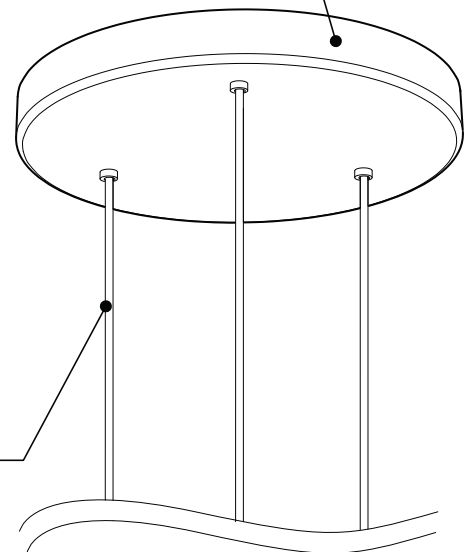

PRODUCT CHARACTERISTICS CARACTÉRISTIQUES DU PRODUIT

DESIGN:	Drop is a beautiful chrome canopy platform designed to suspend groups of 3 or 6 selected fixtures.
INSTALLATION:	Mounts on standard junction boxes, and comes with support hook for easy installation.
LIGHT SOURCE:	LED and other light sources with dimming available.
STRUCTURE:	Spun steel with a chrome finish.
CERTIFIED:	c-CSA-us
CONCEPTION:	Drop est une jolie plate-forme chromée pour 3 ou 6 suspensions de luminaires sélectionnés.
INSTALLATION:	Des crochets de support sont fournis pour faciliter l'installation sur une boîte de jonction standard.
SOURCE LUMINEUSE:	DEL et autres sources lumineuses avec options de gradation offertes.
STRUCTURE:	Pavillon en acier repoussé et chromé.
CERTIFIÉ:	c-CSA-us

EASY INSTALLATION

- Heavy duty bracket that mounts on standard junction box
- Comes with support hooks for easy installation
- Extra mounting points to reinforce

CANOPY

Spun steel with Chrome finish

SIMPLE

Canopy houses all electrical components for quick assembly

SUSPENSION
60 inch of cable

CANOPY CONFIGURATION

LUMINAIRES	CODE	NB. DE LUM.	LIGHT SOURCE			WATT MAX.						
			DEL	HAL	INC	DEL		HAL		INC		
						3	6	3	6	3	6	
VEGA	XBL	3	6				33W	66W				
ALVER	MCC	3	6	X		X	12W	24W			180W	360W
ROLO PENDANT	MAD	3	6	X	X		12W	24W	150W	300W		
SPROKET	CFD	3	6	X			12W	24W				
MEHA	UAC	3	6	X			12W	24W				
FACET	UFC	3	6	X			12W	24W				
SILENE	JDJ/JDJA/JMJ	3	6	X			12W	24W				
FASIL	XB/XBA	3	6	X			33W	66W				
DELTA	VDP/VDPA	3	6	X			33W	66W				
SENET	XFY	3		X			45W					
DELTA	VDX/VDXA	3	6	X			45W	90W				
SHAKER	QFI	3		X	X		12W		150W		180W	