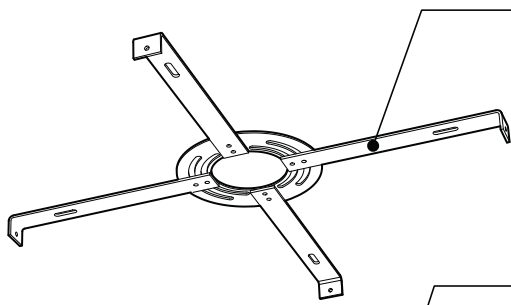

DROP 4427-XB / XBA

PROJECT PROJÉT
SPEC TYPE
NOTES

FAMILY FAMILLE

3738-XB/XBA

4233-XB/XBA

ORDERING SPECIFICATION	SPÉCIFICATION DE COMMANDE	CODE
MODEL MODÈLE		
4427-3	DROP 3 (3 X SHADES)	
4427-6	DROP 6 (6 X SHADES)	
SHADE OPTION OPTION D'ABAT-JOUR		
XB	FASIL	
XBA	FASIL (ACRYLIC DIFFUSER)	
LIGHT SOURCE SOURCE LUMINEUSE		
(WATTAGE, LAMP TYPE, LAMP FORM, BASE TYPE, OTHER INFO)		
LED	REGULAR OUTPUT	
LED.HO	HIGH OUTPUT	
COLOR TEMPERATURE TEMPÉRATURE DE COULEUR		
30	3000K	
35	3500K	
40	4000K	
VOLTAGE VOLTAGE		
120V	120 VOLT	
277V	277 VOLT	
DIMMING OPTION OPTION DE GRADATION		
DV	0-10V DIMMING (120-277V)	
DP	PHASE DIMMING (120V ONLY) (FOR XBL ONLY)	
CABLE CABLE		C
C	CLEAR CABLE, FIELD ADJUSTABLE	
CABLE LENGTH LONGUEUR DE CABLE		
60	60" CABLE OR AIRCRAFT CABLE (STD LENGTH)	
**	CUSTOM CABLE OR AIRCRAFT CABLE LENGTH (PLEASE SPECIFY)	
FOR OVERALL LENGTH PLEASE CONTACT YOUR EUREKA REPRESENTATIVE.		
STRUCTURE FINISH FINI STRUCTURE		CHR
CHR	CHROME	
DIFFUSER FINISH FINI DIFFUSEUR		WH
WH	WHITE	

PRODUCT CHARACTERISTICS CARACTÉRISTIQUES DU PRODUIT

DESIGN:	Drop is a beautiful chrome canopy platform designed to suspend groups of 3 or 6 selected fixtures.
INSTALLATION:	Mounts on standard junction boxes, and comes with support hook for easy installation.
LIGHT SOURCE:	LED and other light sources with dimming available.
STRUCTURE:	Spun steel with a chrome finish.
CERTIFIED:	c-CSA-us
CONCEPTION:	Drop est une jolie plate-forme chromée pour 3 ou 6 suspensions de luminaires sélectionnés.
INSTALLATION:	Des crochets de support sont fournis pour faciliter l'installation sur une boîte de jonction standard.
SOURCE LUMINEUSE:	DEL et autres sources lumineuses avec options de gradation offertes.
STRUCTURE:	Pavillon en acier repoussé et chromé.
CERTIFIÉ:	c-CSA-us

EASY INSTALLATION

- Heavy duty bracket that mounts on standard junction box
- Comes with support hooks for easy installation
- Extra mounting points to reinforce

CANOPY

Spun steel with Chrome finish

SIMPLE