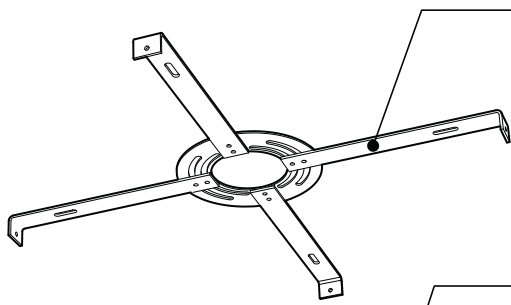

DROP 4427-VDX / VDXA

PROJECT PROJÉT
SPEC TYPE
NOTES

FAMILY FAMILLE

3215/3215B

4234-VDX/VDXA

ORDERING SPECIFICATION	SPÉCIFICATION DE COMMANDE	CODE
MODEL MODÈLE		
4427-3	DROP 3 (3 X SHADES)	
4427-6	DROP 6 (6 X SHADES)	
SHADE OPTION OPTION D'ABAT-JOUR		
VDX	DELTA	
VDXA	DELTA (ACRYLIC DIFFUSER)	
LIGHT SOURCE SOURCE LUMINEUSE		
(WATTAGE, LAMP TYPE, LAMP FORM, BASE TYPE, OTHER INFO)		
LED	REGULAR OUTPUT	
LED.HO	HIGH OUTPUT	
COLOR TEMPERATURE TEMPÉRATURE DE COULEUR		
30	3000K	
35	3500K	
40	4000K	
VOLTAGE VOLTAGE		
120V	120 VOLT	
277V	277 VOLT	
DIMMING OPTION OPTION DE GRADATION		
DV	0-10V DIMMING (120-277V)	
DP	PHASE DIMMING (120V ONLY)	
CABLE CABLE		AC
AC	AIRCRAFT MOUNTING & CLEAR CABLE, FIELD ADJUSTABLE	
CABLE LENGTH LONGUEUR DE CABLE		
60	60" AIRCRAFT CABLE (STD LENGTH)	
**	CUSTOM AIRCRAFT CABLE LENGTH (PLEASE SPECIFY) FOR OVERALL LENGTH PLEASE CONTACT YOUR EUREKA REPRESENTATIVE.	
STRUCTURE FINISH FINI STRUCTURE		CHR
CHR	CHROME	
DIFFUSER FINISH FINI DIFFUSEUR		WH
WH	WHITE	

PRODUCT CHARACTERISTICS CARACTÉRISTIQUES DU PRODUIT

DESIGN:	Drop is a beautiful chrome canopy platform designed to suspend groups of 3 or 6 selected fixtures.
INSTALLATION:	Mounts on standard junction boxes, and comes with support hook for easy installation.
LIGHT SOURCE:	LED and other fluorescent with dimming available for LED.
STRUCTURE:	Spun steel with a chrome finish.
CERTIFIED:	c-CSA-us
CONCEPTION:	Drop est une jolie plate-forme chromée pour 3 ou 6 suspensions de luminaires sélectionnés.
INSTALLATION:	Des crochets de support sont fournis pour faciliter l'installation sur une boîte de jonction standard.
SOURCE LUMINEUSE:	DEL et fluorescent avec options de gradation offerts pour DEL.
STRUCTURE:	Pavillon en acier repoussé et chromé.
CERTIFIÉ:	c-CSA-us

EASY INSTALLATION

- Heavy duty bracket that mounts on standard junction box
- Comes with support hooks for easy installation
- Extra mounting points to reinforce

CANOPY

Spun steel with Chrome finish

SIMPLE