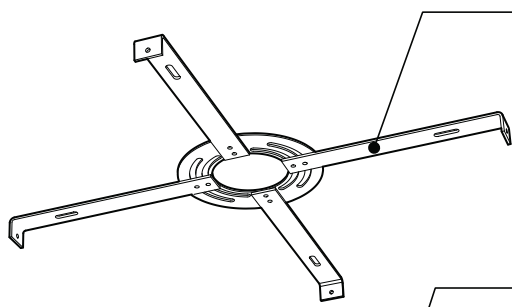

INSTALLATION FACILE ET ROBUSTE

- Crochets de support fournis pour faciliter l'installation sur une boîte de jonction standard
- Trous de montage supplémentaires pour renforcer la structure