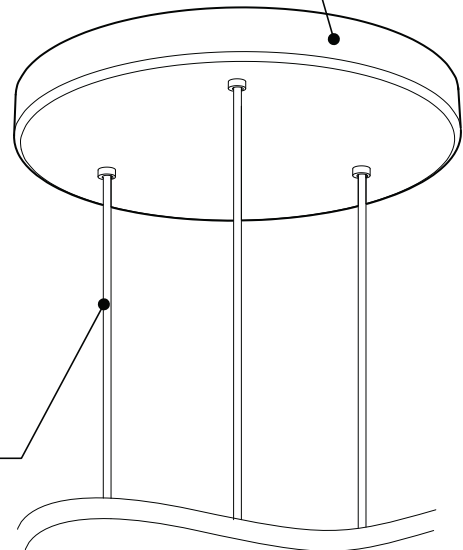

PRODUCT CHARACTERISTICS CARACTÉRISTIQUES DU PRODUIT

DESIGN:	Drop is a beautiful chrome canopy platform designed to suspend groups of 3 or 6 selected fixtures.
INSTALLATION:	Mounts on standard junction boxes, and comes with support hook for easy installation.
LIGHT SOURCE:	LED and other fluorescent with dimming available for LED.
STRUCTURE:	Spun steel with a chrome finish.
CERTIFIED:	c-CSA-us
CONCEPTION:	Drop est une jolie plate-forme chromée pour 3 ou 6 suspensions de luminaires sélectionnés.
INSTALLATION:	Des crochets de support sont fournis pour faciliter l'installation sur une boîte de jonction standard.
SOURCE LUMINEUSE:	DEL et fluorescent avec options de gradation offerts pour DEL.
STRUCTURE:	Pavillon en acier repoussé et chromé.
CERTIFIÉ:	c-CSA-us

EASY INSTALLATION

- Heavy duty bracket that mounts on standard junction box
- Comes with support hooks for easy installation
- Extra mounting points to reinforce

CANOPY

Spun steel with Chrome finish

SIMPLE

Canopy houses all electrical components for quick assembly

SUSPENSION
60 inch of cable

CANOPY CONFIGURATION

LUMINAIRES	CODE	NB. DE LUM.	LIGHT SOURCE			WATT MAX.						
			DEL	HAL	INC	DEL		HAL		INC		
						3	6	3	6	3	6	
VEGA	XBL	3	6				33W	66W				
ALVER	MCC	3	6	X		X	12W	24W			180W	360W
ROLO PENDANT	MAD	3	6	X	X		12W	24W	150W	300W		
SPROKET	CFD	3	6	X			12W	24W				
MEHA	UAC	3	6	X			12W	24W				
FACET	UFC	3	6	X			12W	24W				
SILENE	JDJ/JDJA/JMJ	3	6	X			12W	24W				
FASIL	XB/XBA	3	6	X			33W	66W				
DELTA	VDP/VDPA	3	6	X			33W	66W				
SENET	XFY	3		X			45W					
DELTA	VDX/VDXA	3	6	X			45W	90W				
SHAKER	QFI	3		X	X		12W		150W		180W	