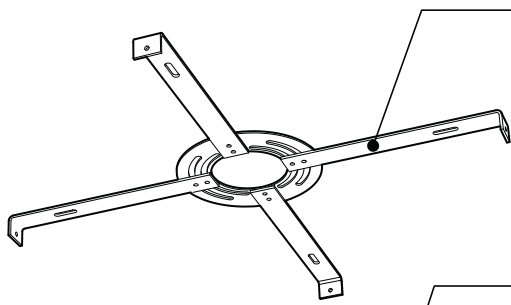

PRODUCT CHARACTERISTICS CARACTÉRISTIQUES DU PRODUIT

BIM **DIM** **IES** **LED**

DESIGN: Drop is a beautiful chrome canopy platform designed to suspend groups of 3 or 6 selected fixtures.

INSTALLATION: Mounts on standard junction boxes, and comes with support hook for easy installation.

LIGHT SOURCE: LED and other light sources with dimming available.

STRUCTURE: Spun steel with a chrome finish.

CERTIFIED: c-CSA-us

CONCEPTION: Drop est une jolie plate-forme chromée pour 3 ou 6 suspensions de luminaires sélectionnés.

STRUCTURE: Pavillon en acier repoussé et chromé.

CERTIFIÉ: c-CSA-us

EASY INSTALLATION

- Heavy duty bracket that mounts on standard junction box
- Comes with support hooks for easy installation
- Extra mounting points to reinforce

CANOPY

Spun steel with Chrome finish

SIMPLE

Canopy houses all electrical components for quick assembly

SUSPENSION
60 inch of cable

CANOPY CONFIGURATION

LUMINAIRES	CODE	NB. DE LUM.	LIGHT SOURCE			WATT MAX.						
			DEL	HAL	INC	DEL		HAL		INC		
						3	6	3	6	3	6	
VEGA	XBL	3	6				33W	66W				
ALVER	MCC	3	6	X		X	12W	24W			180W	360W
ROLO PENDANT	MAD	3	6	X	X		12W	24W	150W	300W		
SPROKET	CFD	3	6	X			12W	24W				
MEHA	UAC	3	6	X			12W	24W				
FACET	UFC	3	6	X			12W	24W				
SILENE	JDJ/JDJA/JMJ	3	6	X			12W	24W				
FASIL	XB/XBA	3	6	X			33W	66W				
DELTA	VDP/VDPA	3	6	X			33W	66W				
SENET	XFY	3		X			45W					
DELTA	VDX/VDXA	3	6	X			45W	90W				
SHAKER	QFI	3		X	X		12W		150W		180W	