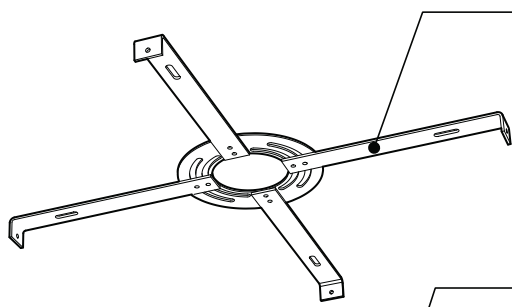

PRODUCT CHARACTERISTICS CARACTÉRISTIQUES DU PRODUIT

BIM **DIM** **IES** **LED**

DESIGN: Drop is a beautiful chrome canopy platform designed to suspend groups of 3 or 6 selected fixtures.

INSTALLATION: Mounts on standard junction boxes, and comes with support hook for easy installation.

LIGHT SOURCE: LED and other light sources with dimming available.

STRUCTURE: Spun steel with a chrome finish.

CERTIFIED: c-CSA-us

CONCEPTION: Drop est une jolie plate-forme chromée pour 3 ou 6 suspensions de luminaires sélectionnés.

STRUCTURE: Pavillon en acier repoussé et chromé.

CERTIFIÉ: c-CSA-us

EASY INSTALLATION

- Heavy duty bracket that mounts on standard junction box
- Comes with support hooks for easy installation
- Extra mounting points to reinforce

CANOPY

Spun steel with Chrome finish

SIMPLE

Canopy houses all electrical components for quick assembly

SUSPENSION
60 inch of cable

CANOPY CONFIGURATION

LUMINAIRES	CODE	NB. DE LUM.	LIGHT SOURCE			WATT MAX.						
			DEL	HAL	INC	DEL		HAL		INC		
						3	6	3	6	3	6	
VEGA	XBL	3	6				33W	66W				
ALVER	MCC	3	6	X		X	12W	24W			180W	360W
ROLO PENDANT	MAD	3	6	X	X		12W	24W	150W	300W		
SPROKET	CFD	3	6	X			12W	24W				
MEHA	UAC	3	6	X			12W	24W				
FACET	UFC	3	6	X			12W	24W				
SILENE	JDJ/JDJA/JMJ	3	6	X			12W	24W				
FASIL	XB/XBA	3	6	X			33W	66W				
DELTA	VDP/VDPA	3	6	X			33W	66W				
SENET	XFY	3		X			45W					
DELTA	VDX/VDXA	3	6	X			45W	90W				
SHAKER	QFI	3		X	X		12W		150W		180W	