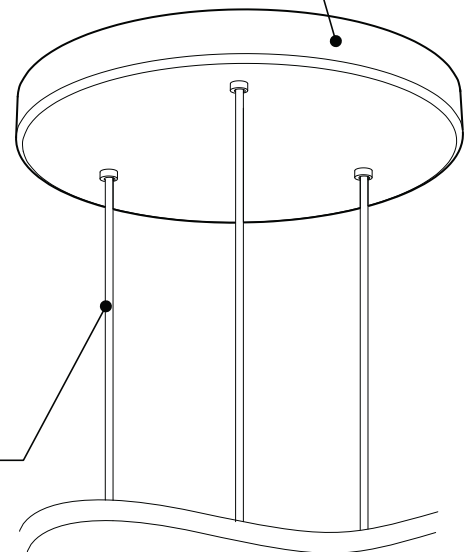

PRODUCT CHARACTERISTICS CARACTÉRISTIQUES DU PRODUIT

BIM **DIM** **IES** **LED**

DESIGN: Drop is a beautiful chrome canopy platform designed to suspend groups of 3 or 6 selected fixtures.

INSTALLATION: Mounts on standard junction boxes, and comes with support hook for easy installation.

LIGHT SOURCE: LED and other light sources with dimming available.

STRUCTURE: Spun steel with a chrome finish.

CERTIFIED: c-CSA-us

CONCEPTION: Drop est une jolie plate-forme chromée pour 3 ou 6 suspensions de luminaires sélectionnés.

STRUCTURE: Pavillon en acier repoussé et chromé.

CERTIFIÉ: c-CSA-us

EASY INSTALLATION

- Heavy duty bracket that mounts on standard junction box
- Comes with support hooks for easy installation
- Extra mounting points to reinforce

CANOPY

Spun steel with Chrome finish

SIMPLE

Canopy houses all electrical components for quick assembly

SUSPENSION
60 inch of cable

CANOPY CONFIGURATION

LUMINAIRES	CODE	NB. DE LUM.	LIGHT SOURCE			WATT MAX.						
			DEL	HAL	INC	DEL		HAL		INC		
						3	6	3	6	3	6	
VEGA	XBL	3	6				33W	66W				
ALVER	MCC	3	6	X		X	12W	24W			180W	360W
ROLO PENDANT	MAD	3	6	X	X		12W	24W	150W	300W		
SPROKET	CFD	3	6	X			12W	24W				
MEHA	UAC	3	6	X			12W	24W				
FACET	UFC	3	6	X			12W	24W				
SILENE	JDJ/JDJA/JMJ	3	6	X			12W	24W				
FASIL	XB/XBA	3	6	X			33W	66W				
DELTA	VDP/VDPA	3	6	X			33W	66W				
SENET	XFY	3		X			45W					
DELTA	VDX/VDXA	3	6	X			45W	90W				
SHAKER	QFI	3		X	X		12W		150W		180W	