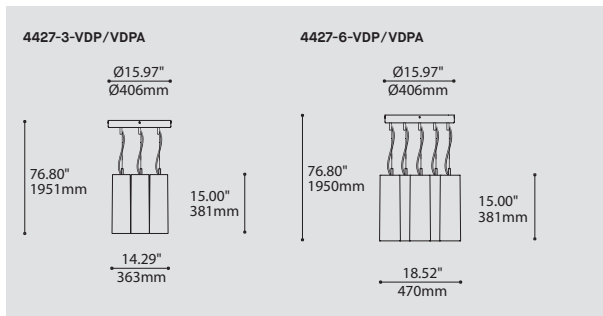

DROP 4427-VDP / VDPA

PROJECT PROJÉT
SPEC TYPE
NOTES

FAMILY FAMILLE

4234-VDP/VDPA

ORDERING SPECIFICATION	SPÉCIFICATION DE COMMANDE	CODE
MODEL MODÈLE		
4427-3	DROP 3 (3 X SHADES)	
4427-6	DROP 6 (6 X SHADES)	
SHADE OPTION OPTION D'ABAT-JOUR		
VDP	DELTA	
VDPA	DELTA (ACRYLIC DIFFUSER)	
LIGHT SOURCE SOURCE LUMINEUSE		
(WATTAGE, LAMP TYPE, LAMP FORM, BASE TYPE, OTHER INFO)		
LED	REGULAR OUTPUT	
LED.HO	HIGH OUTPUT	
COLOR TEMPERATURE TEMPÉRATURE DE COULEUR		
30	3000K	
35	3500K	
40	4000K	
VOLTAGE VOLTAGE		
120V	120 VOLT	
277V	277 VOLT	
DIMMING OPTION OPTION DE GRADATION		
DV	0-10V DIMMING (120-277V)	
DP	PHASE DIMMING (120V ONLY) (FOR XBL ONLY)	
CABLE CABLE		
AC	AIRCRAFT MOUNTING & CLEAR CABLE, FIELD ADJUSTABLE (VPD/VDPA)	
CABLE LENGTH LONGUEUR DE CABLE		
60	60" CABLE OR AIRCRAFT CABLE (STD LENGTH)	
**	CUSTOM CABLE OR AIRCRAFT CABLE LENGTH (PLEASE SPECIFY) FOR OVERALL LENGTH PLEASE CONTACT YOUR EUREKA REPRESENTATIVE.	
STRUCTURE FINISH FINI STRUCTURE		CHR
CHR	CHROME	
DIFFUSER FINISH FINI DIFFUSEUR		WH
WH	WHITE	

PRODUCT CHARACTERISTICS CARACTÉRISTIQUES DU PRODUIT

BIM **DIM** **IES** **LED**

DESIGN: Drop is a beautiful chrome canopy platform designed to suspend groups of 3 or 6 selected fixtures.

INSTALLATION: Mounts on standard junction boxes, and comes with support hook for easy installation.

CANOPY

Spun steel with Chrome finish

SIMPLE

Canopy houses all electrical components for quick assembly

SUSPENSION
60 inch of cable

CANOPY CONFIGURATION

LUMINAIRES	CODE	NB. DE LUM.	LIGHT SOURCE			WATT MAX.						
			DEL	HAL	INC	DEL		HAL		INC		
						3	6	3	6	3	6	
VEGA	XBL	3	6				33W	66W				
ALVER	MCC	3	6	X		X	12W	24W			180W	360W
ROLO PENDANT	MAD	3	6	X	X		12W	24W	150W	300W		
SPROKET	CFD	3	6	X			12W	24W				
MEHA	UAC	3	6	X			12W	24W				
FACET	UFC	3	6	X			12W	24W				
SILENE	JDJ/JDJA/JMJ	3	6	X			12W	24W				
FASIL	XB/XBA	3	6	X			33W	66W				
DELTA	VDP/VDPA	3	6	X			33W	66W				
SENET	XFY	3		X			45W					
DELTA	VDX/VDXA	3	6	X			45W	90W				
SHAKER	QFI	3		X	X		12W		150W		180W	