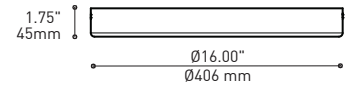

INSTALLATION FACILE ET ROBUSTE

- Crochets de support fournis pour faciliter l'installation sur une boîte de jonction standard
- Trous de montage supplémentaires pour renforcer la structure

PAVILLON

Acier repoussé et chromé

SIMPLE

Jolie plate-forme chromée pouvant accueillir de 3 à 6 luminaires

SUSPENSION
60 pouces de câble

DIMENSIONS DISPONIBLE

LUMINAIRES	CODE	NB. DE LUM.	WATT MAX.									
			LIGHT SOURCE			DEL		HAL		INC		
			DEL	HAL	INC	3	6	3	6	3	6	
VEGA	XBL	3	6				33W	66W				
ALVER	MCC	3	6	X		X	12W	24W			180W	360W
ROLO PENDANT	MAD	3	6	X	X		12W	24W	150W	300W		
SPROKET	CFD	3	6	X			12W	24W				
MEHA	UAC	3	6	X			12W	24W				
FACET	UFC	3	6	X			12W	24W				
SILENE	JDJ/JDJA/JMJ	3	6	X			12W	24W				
FASIL	XB/XBA	3	6	X			33W	66W				
DELTA	VDP/VDPA	3	6	X			33W	66W				
SENET	XFY	3		X			45W					
DELTA	VDX/VDXA	3	6	X			45W	90W				
^A SHAKER	QFI	3		X	X		12W		150W		180W