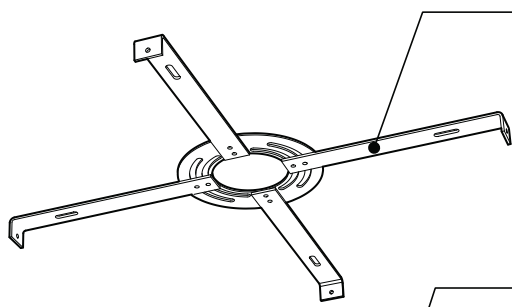

INSTALLATION FACILE ET ROBUSTE
- Crochets de support fournis pour faciliter l'installation sur une boîte de jonction standard
- Trous de montage supplémentaires pour renforcer la structure