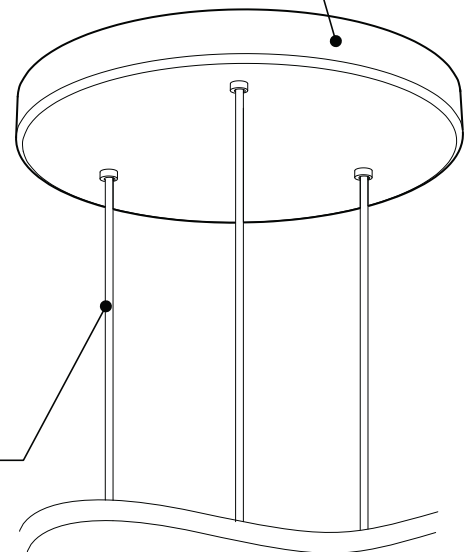

PRODUCT CHARACTERISTICS CARACTÉRISTIQUES DU PRODUIT

BIM **DIM** **IES** **LED**

DESIGN:	Drop is a beautiful chrome canopy platform designed to suspend groups of 3 or 6 selected fixtures.
INSTALLATION:	Mounts on standard junction boxes, and comes with support hook for easy installation.
LIGHT SOURCE:	LED and other light sources with dimming available.
STRUCTURE:	Spun steel with a chrome finish.
CERTIFIED:	c-CSA-us
CONCEPTION:	Drop est une jolie plate-forme chromée pour 3 ou 6 suspensions de luminaires sélectionnés.
INSTALLATION:	Des crochets de support sont fournis pour faciliter l'installation sur une boîte de jonction standard.
SOURCE LUMINEUSE:	DEL et autres sources lumineuses avec options de gradation offertes.
STRUCTURE:	Pavillon en acier repoussé et chromé.
CERTIFIÉ:	c-CSA-us

EASY INSTALLATION

- Heavy duty bracket that mounts on standard junction box
- Comes with support hooks for easy installation
- Extra mounting points to reinforce

CANOPY

Spun steel with Chrome finish

SIMPLE

Canopy houses all electrical components for quick assembly

SUSPENSION
60 inch of cable

CANOPY CONFIGURATION

LUMINAIRES	CODE	NB. DE LUM.	LIGHT SOURCE			WATT MAX.						
			DEL	HAL	INC	DEL		HAL		INC		
						3	6	3	6	3	6	
VEGA	XBL	3	6				33W	66W				
ALVER	MCC	3	6	X		X	12W	24W			180W	360W
ROLO PENDANT	MAD	3	6	X	X		12W	24W	150W	300W		
SPROKET	CFD	3	6	X			12W	24W				
MEHA	UAC	3	6	X			12W	24W				
FACET	UFC	3	6	X			12W	24W				
SILENE	JDJ/JDJA/JMJ	3	6	X			12W	24W				
FASIL	XB/XBA	3	6	X			33W	66W				
DELTA	VDP/VDPA	3	6	X			33W	66W				
SENET	XFY	3		X			45W					
DELTA	VDX/VDXA	3	6	X			45W	90W				
SHAKER	QFI	3		X	X		12W		150W		180W	