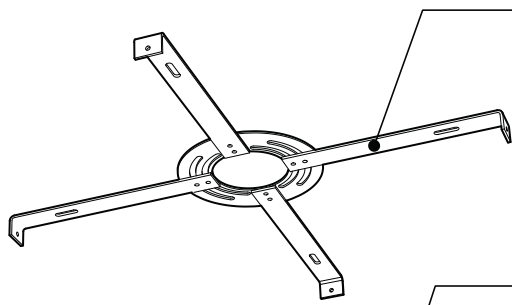

INSTALLATION FACILE ET ROBUSTE

- Crochets de support fournis pour faciliter l'installation sur une boîte de jonction standard
- Trous de montage supplémentaires pour renforcer la structure