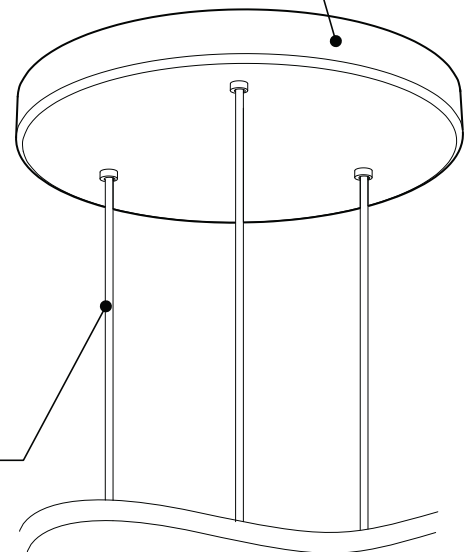

## PRODUCT CHARACTERISTICS CARACTÉRISTIQUES DU PRODUIT

<b>DESIGN:</b>	Drop is a beautiful chrome canopy platform designed to suspend groups of 3 fixtures.
<b>INSTALLATION:</b>	Mounts on standard junction boxes, and comes with support hook for easy installation.
<b>LIGHT SOURCE:</b>	LED and other light sources with dimming available.
<b>STRUCTURE:</b>	Spun steel with a chrome finish.
<b>CERTIFIED:</b>	c-CSA-us
<b>CONCEPTION:</b>	Drop est une jolie plate-forme chromée pour 3 suspensions.
<b>INSTALLATION:</b>	Des crochets de support sont fournis pour faciliter l'installation sur une boîte de jonction standard.
<b>SOURCE LUMINEUSE:</b>	DEL et autres sources lumineuses avec options de gradation offertes.
<b>STRUCTURE:</b>	Pavillon en acier repoussé et chromé.
<b>CERTIFIÉ:</b>	c-CSA-us

### EASY INSTALLATION

- Heavy duty bracket that mounts on standard junction box
- Comes with support hooks for easy installation
- Extra mounting points to reinforce

### SIMPLE

Canopy houses all electrical components for quick assembly

SUSPENSION  
60 inch of cable