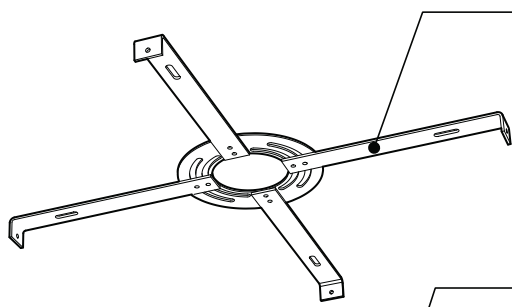

PRODUCT CHARACTERISTICS CARACTÉRISTIQUES DU PRODUIT

- BIM**
- DIM**
- IES**
- LED**

DESIGN: Drop is a beautiful chrome canopy platform designed to suspend groups of 3 or 6 selected fixtures.

INSTALLATION: Mounts on standard junction boxes, and comes with support hook for easy installation.

LIGHT SOURCE: LED and other light sources with dimming available.

STRUCTURE: Spun steel with a chrome finish.

CERTIFIED: c-CSA-us

CONCEPTION: Drop est une jolie plate-forme chromée pour 3 ou 6 suspensions de luminaires sélectionnés.

STRUCTURE: Pavillon en acier repoussé et chromé.

CERTIFIÉ: c-CSA-us

EASY INSTALLATION

- Heavy duty bracket that mounts on standard junction box
- Comes with support hooks for easy installation
- Extra mounting points to reinforce

CANOPY

Spun steel with Chrome finish

SIMPLE

Canopy houses all electrical components for quick assembly

SUSPENSION
60 inch of cable

CANOPY CONFIGURATION

LUMINAIRES	CODE	NB. DE LUM.	WATT MAX.											
			LIGHT SOURCE			DEL		HAL		INC				
			DEL	HAL	INC	3	6	3	6	3	6			
VEGA	XBL	3	6				33W	66W						
ALVER	MCC	3	6	X		X	12W	24W					180W	360W
ROLO PENDANT	MAD	3	6	X	X		12W	24W	150W	300W				
SPROKET	CFD	3	6	X			12W	24W						
MEHA	UAC	3	6	X			12W	24W						
FACET	UFC	3	6	X			12W	24W						
SILENE	JDJ/JDJA/JMJ	3	6	X			12W	24W						
FASIL	XB/XBA	3	6	X			33W	66W						
DELTA	VDP/VDPA	3	6	X			33W	66W						
SENET	XFY	3		X			45W							
DELTA	VDX/VDXA	3	6	X			45W	90W						
SHAKER	QFI	3		X	X		12W		150W			180W		