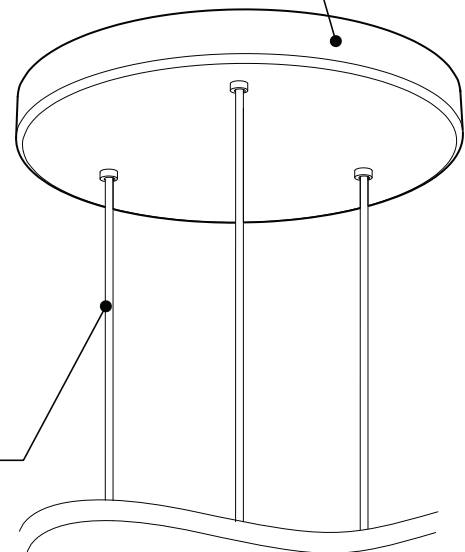

PRODUCT CHARACTERISTICS CARACTÉRISTIQUES DU PRODUIT

- BIM**
- DIM**
- IES**
- LED**

DESIGN: Drop is a beautiful chrome canopy platform designed to suspend groups of 3 or 6 selected fixtures.

INSTALLATION: Mounts on standard junction boxes, and comes with support hook for easy installation.

LIGHT SOURCE: LED and other light sources with dimming available.

STRUCTURE: Spun steel with a chrome finish.

CERTIFIED: c-CSA-us

CONCEPTION: Drop est une jolie plate-forme chromée pour 3 ou 6 suspensions de luminaires sélectionnés.

CANOPY

Spun steel with Chrome finish

SIMPLE

Canopy houses all electrical components for quick assembly

SUSPENSION
60 inch of cable

CANOPY CONFIGURATION

LUMINAIRES	CODE	NB. DE LUM.	WATT MAX.											
			LIGHT SOURCE			DEL		HAL		INC				
			DEL	HAL	INC	3	6	3	6	3	6			
VEGA	XBL	3	6				33W	66W						
ALVER	MCC	3	6	X		X	12W	24W					180W	360W
ROLO PENDANT	MAD	3	6	X	X		12W	24W	150W	300W				
SPROKET	CFD	3	6	X			12W	24W						
MEHA	UAC	3	6	X			12W	24W						
FACET	UFC	3	6	X			12W	24W						
SILENE	JDJ/JDJA/JMJ	3	6	X			12W	24W						
FASIL	XB/XBA	3	6	X			33W	66W						
DELTA	VDP/VDPA	3	6	X			33W	66W						
SENET	XFY	3		X			45W							
DELTA	VDX/VDXA	3	6	X			45W	90W						
SHAKER	QFI	3		X	X		12W		150W			180W		

SIMPLE
 Jolie plate-forme chromée pouvant accueillir de 3 à 6 luminaires

SUSPENSION
 60 pouces de câble

DIMENSIONS DISPONIBLE

LUMINAIRES	CODE	NB. DE LUM.	WATT MAX.									
			LIGHT SOURCE			DEL		HAL		INC		
			DEL	HAL	INC	3	6	3	6	3	6	
VEGA	XBL	3	6				33W	66W				
ALVER	MCC	3	6	X		X	12W	24W			180W	360W
ROLO PENDANT	MAD	3	6	X	X		12W	24W	150W	300W		
SPROKET	CFD	3	6	X			12W	24W				
MEHA	UAC	3	6	X			12W	24W				
FACET	UFC	3	6	X			12W	24W				
SILENE	JDJ/JDJA/JMJ	3	6	X			12W	24W				
FASIL	XB/XBA	3	6	X			33W	66W				
DELTA	VDP/VDPA	3	6	X			33W	66W				
SENET	XFY	3		X			45W					
DELTA	VDX/VDXA	3	6	X			45W	90W				
^A SHAKER	QFI	3		X	X		12W		150W		180W	