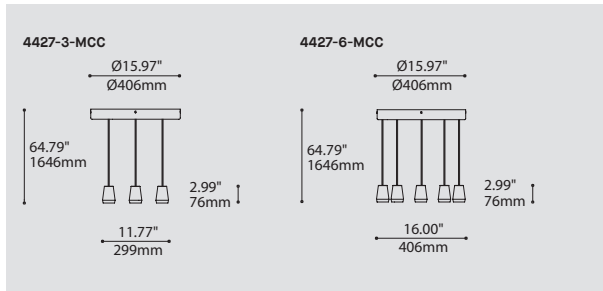

DROP 4427-MCC

PROJECT PROJÉT
SPEC TYPE
NOTES

ORDERING SPECIFICATION SPÉCIFICATION DE COMMANDE

MODEL MODÈLE	CODE
4427-3 DROP 3 (3 X SHADES)	
4427-6 DROP 6 (6 X SHADES)	
SHADE OPTION OPTION D'ABAT-JOUR	MCC
MCC ALVER	
LIGHT SOURCE SOURCE LUMINEUSE	
(WATTAGE, LAMP TYPE, LAMP FORM, BASE TYPE, OTHER INFO)	
INC.60  60W, INC, A19 / B10 / G30 / HAL T10, MEDIUM BASE (120V ONLY)	
LED.4  4W, LED	
COLOR TEMPERATURE TEMPÉRATURE DE COULEUR	
FOR LED ONLY	
27 2700K	
30 3000K	
35 3500K	
40* 4000K	
*LONGER LEAD TIME MAY APPLY, PLEASE CONTACT YOUR EUREKA REPRESENTATIVE	
COLOR RENDERING INDEX (CRI) INDICE DE RENDU DE COULEUR (IRC)	
FOR LED ONLY - MANDATORY	
90 90+ CRI	
ANGLE BEAM ANGLE DE DIFFUSION	
FOR LED ONLY	
17 17°	
48 48°	
VOLTAGE VOLTAGE	
120V 120 VOLT	
277V 277 VOLT	
DIMMING OPTION OPTION DE GRADATION	
FOR LED ONLY	
DV 0-10V DIMMING (120-277V)	
DP PHASE DIMMING (120V ONLY)	
CABLE CABLE	C
C CLEAR CABLE, FIELD ADJUSTABLE	
CABLE LENGTH LONGUEUR DE CABLE	
60 60" CABLE (STD LENGTH)	
** CUSTOM CABLE LENGTH (PLEASE SPECIFY)	
FOR OVERALL LENGTH PLEASE CONTACT YOUR EUREKA REPRESENTATIVE.	
STRUCTURE FINISH FINI STRUCTURE	CHR
CHR CHROME	
DIFFUSER FINISH FINI DIFFUSEUR	
BLK BLACK	
CHR CHROME	

PRODUCT CHARACTERISTICS CARACTÉRISTIQUES DU PRODUIT

- BIM**
- DIM**
- IES**
- LED**

DESIGN: Drop is a beautiful chrome canopy platform designed to suspend groups of 3 or 6 selected fixtures.

INSTALLATION: Mounts on standard junction boxes, and comes with support hook for easy installation.