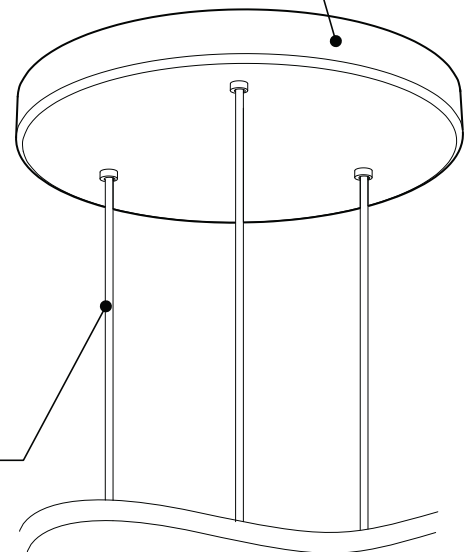

PRODUCT CHARACTERISTICS CARACTÉRISTIQUES DU PRODUIT

- BIM**
- DIM**
- IES**
- LED**

DESIGN: Drop is a beautiful chrome canopy platform designed to suspend groups of 3 or 6 selected fixtures.

INSTALLATION: Mounts on standard junction boxes, and comes with support hook for easy installation.

LIGHT SOURCE: LED and other light sources with dimming available.

STRUCTURE: Spun steel with a chrome finish.

CERTIFIED: c-CSA-us

CONCEPTION: Drop est une jolie plate-forme chromée pour 3 ou 6 suspensions de luminaires sélectionnés.

STRUCTURE: Pavillon en acier repoussé et chromé.

CERTIFIÉ: c-CSA-us

EASY INSTALLATION

- Heavy duty bracket that mounts on standard junction box
- Comes with support hooks for easy installation
- Extra mounting points to reinforce

CANOPY

Spun steel with Chrome finish

SIMPLE

Canopy houses all electrical components for quick assembly

SUSPENSION
60 inch of cable

CANOPY CONFIGURATION

LUMINAIRES	CODE	NB. DE LUM.	WATT MAX.											
			LIGHT SOURCE			DEL		HAL		INC				
			DEL	HAL	INC	3	6	3	6	3	6			
VEGA	XBL	3	6				33W	66W						
ALVER	MCC	3	6	X		X	12W	24W					180W	360W
ROLO PENDANT	MAD	3	6	X	X		12W	24W	150W	300W				
SPROKET	CFD	3	6	X			12W	24W						
MEHA	UAC	3	6	X			12W	24W						
FACET	UFC	3	6	X			12W	24W						
SILENE	JDJ/JDJA/JMJ	3	6	X			12W	24W						
FASIL	XB/XBA	3	6	X			33W	66W						
DELTA	VDP/VDPA	3	6	X			33W	66W						
SENET	XFY	3		X			45W							
DELTA	VDX/VDXA	3	6	X			45W	90W						
SHAKER	QFI	3		X	X		12W		150W			180W		