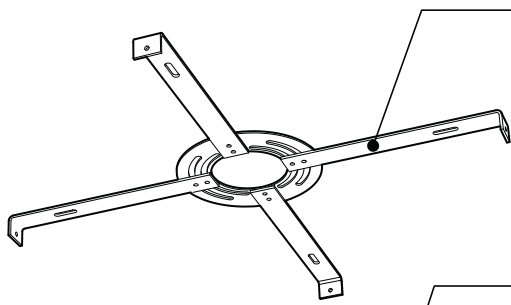

PRODUCT CHARACTERISTICS CARACTÉRISTIQUES DU PRODUIT

- BIM**
- DIM**
- IES**
- LED**

DESIGN: Drop is a beautiful chrome canopy platform designed to suspend groups of 3 or 6 selected fixtures.

INSTALLATION: Mounts on standard junction boxes, and comes with support hook for easy installation.

LIGHT SOURCE: LED and other light sources with dimming available.

STRUCTURE: Spun steel with a chrome finish.

CERTIFIED: c-CSA-us

CONCEPTION: Drop est une jolie plate-forme chromée pour 3 ou 6 suspensions de luminaires sélectionnés.

STRUCTURE: Pavillon en acier repoussé et chromé.

CERTIFIÉ: c-CSA-us

EASY INSTALLATION

- Heavy duty bracket that mounts on standard junction box
- Comes with support hooks for easy installation
- Extra mounting points to reinforce

CANOPY

Spun steel with Chrome finish

SIMPLE

Canopy houses all electrical components for quick assembly

SUSPENSION
60 inch of cable

CANOPY CONFIGURATION

LUMINAIRES	CODE	NB. DE LUM.	WATT MAX.											
			LIGHT SOURCE			DEL		HAL		INC				
			DEL	HAL	INC	3	6	3	6	3	6			
VEGA	XBL	3	6				33W	66W						
ALVER	MCC	3	6	X		X	12W	24W					180W	360W
ROLO PENDANT	MAD	3	6	X	X		12W	24W	150W	300W				
SPROKET	CFD	3	6	X			12W	24W						
MEHA	UAC	3	6	X			12W	24W						
FACET	UFC	3	6	X			12W	24W						
SILENE	JDJ/JDJA/JMJ	3	6	X			12W	24W						
FASIL	XB/XBA	3	6	X			33W	66W						
DELTA	VDP/VDPA	3	6	X			33W	66W						
SENET	XFY	3		X			45W							
DELTA	VDX/VDXA	3	6	X			45W	90W						
SHAKER	QFI	3		X	X		12W		150W			180W		