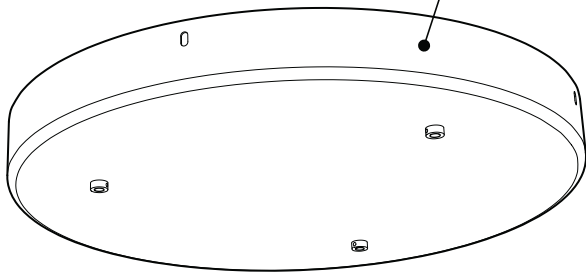

PAVILLON

Acier repoussé et chromé