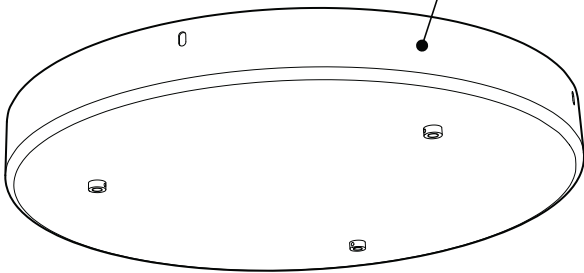

PRODUCT CHARACTERISTICS CARACTÉRISTIQUES DU PRODUIT

DESIGN:	Drop is a beautiful chrome canopy platform designed to suspend groups of 3 or 6 selected fixtures.
INSTALLATION:	Mounts on standard junction boxes, and comes with support hook for easy installation.
LIGHT SOURCE:	LED and other light sources with dimming available.
STRUCTURE:	Spun steel with a chrome finish.
CERTIFIED:	c-CSA-us
CONCEPTION:	Drop est une jolie plate-forme chromée pour 3 ou 6 suspensions de luminaires sélectionnés.
INSTALLATION:	Des crochets de support sont fournis pour faciliter l'installation sur une boîte de jonction standard.
SOURCE LUMINEUSE:	DEL et autres sources lumineuses avec options de gradation offertes.
STRUCTURE:	Pavillon en acier repoussé et chromé.
CERTIFIÉ:	c-CSA-us

EASY INSTALLATION

- Heavy duty bracket that mounts on standard junction box
- Comes with support hooks for easy installation
- Extra mounting points to reinforce

CANOPY

Spun steel with Chrome finish

SIMPLE

Canopy houses all electrical components for quick assembly

SUSPENSION
60 inch of cable

CANOPY CONFIGURATION

LUMINAIRES	CODE	NB. DE LUM.	LIGHT SOURCE			WATT MAX.						
			DEL	HAL	INC	DEL		HAL		INC		
						3	6	3	6	3	6	
VEGA	XBL	3	6				33W	66W				
ALVER	MCC	3	6	X		X	12W	24W			180W	360W
ROLO PENDANT	MAD	3	6	X	X		12W	24W	150W	300W		
SPROKET	CFD	3	6	X			12W	24W				
MEHA	UAC	3	6	X			12W	24W				
FACET	UFC	3	6	X			12W	24W				
SILENE	JDJ/JDJA/JMJ	3	6	X			12W	24W				
FASIL	XB/XBA	3	6	X			33W	66W				
DELTA	VDP/VDPA	3	6	X			33W	66W				
SENET	XFY	3		X			45W					
DELTA	VDX/VDXA	3	6	X			45W	90W				
SHAKER	QFI	3		X	X		12W		150W		180W	