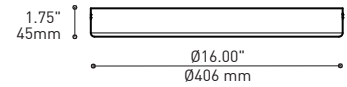

INSTALLATION FACILE ET ROBUSTE
- Crochets de support fournis pour faciliter l'installation sur une boîte de jonction standard
- Trous de montage supplémentaires pour renforcer la structure

PAVILLON
Acier repoussé et chromé

SIMPLE
Jolie plate-forme chromée pouvant accueillir de 3 à 6 luminaires

SUSPENSION
60 pouces de câble

DIMENSIONS DISPONIBLE

LUMINAIRES	CODE	NB. DE LUM.	WATT MAX.									
			LIGHT SOURCE			DEL		HAL		INC		
			DEL	HAL	INC	3	6	3	6	3	6	
VEGA	XBL	3	6				33W	66W				
ALVER	MCC	3	6	X		X	12W	24W			180W	360W
ROLO PENDANT	MAD	3	6	X	X		12W	24W	150W	300W		
SPROKET	CFD	3	6	X			12W	24W				
MEHA	UAC	3	6	X			12W	24W				
FACET	UFC	3	6	X			12W	24W				
SILENE	JDJ/JDJA/JMJ	3	6	X			12W	24W				
FASIL	XB/XBA	3	6	X			33W	66W				
DELTA	VDP/VDPA	3	6	X			33W	66W				
SENET	XFY	3		X			45W					
DELTA	VDX/VDXA	3	6	X			45W	90W				
^A SHAKER	QFI	3		X	X		12W		150W		180W