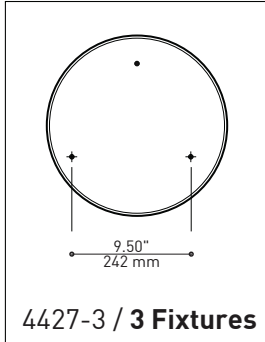

CANOPY

Spun steel with Chrome finish

SIMPLE

Canopy houses all electrical components for quick assembly

SUSPENSION
60 inch of cable

CANOPY CONFIGURATION

LUMINAIRES	CODE	NB. DE LUM.	WATT MAX.											
			LIGHT SOURCE			DEL		HAL		INC				
			DEL	HAL	INC	3	6	3	6	3	6			
VEGA	XBL	3	6				33W	66W						
ALVER	MCC	3	6	X		X	12W	24W					180W	360W
ROLO PENDANT	MAD	3	6	X	X		12W	24W	150W	300W				
SPROKET	CFD	3	6	X			12W	24W						
MEHA	UAC	3	6	X			12W	24W						
FACET	UFC	3	6	X			12W	24W						
SILENE	JDJ/JDJA/JMJ	3	6	X			12W	24W						
FASIL	XB/XBA	3	6	X			33W	66W						
DELTA	VDP/VDPA	3	6	X			33W	66W						
SENET	XFY	3		X			45W							
DELTA	VDX/VDXA	3	6	X			45W	90W						
SHAKER	QFI	3		X	X		12W		150W			180W		