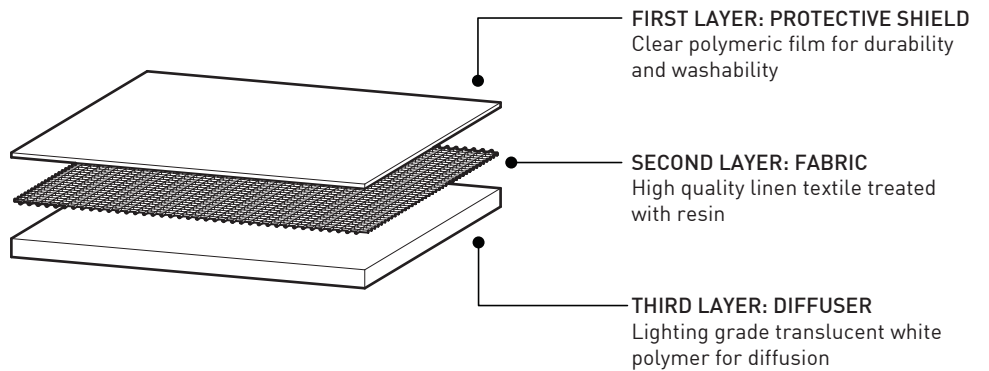

SPECIFICATIONS

4411-GGC

LIGHT SOURCE	LED.24.XX	3XINC.40
VOLTAGE		120V
DIMMING	DV 0-10V (120-277V) or DP PHASE DIMMING (120V)	
CERTIFICATION	c-CSA-us	
WARRANTY	5 year warranty on LED fixtures, 1 year warranty on fluorescent fixtures	

EUREKA

225 de Liège Ouest, Suite #200
Montréal (QC), Canada H2P 1H4
Tel : 514.385.3515 Fax : 514.385.4169
www.eurekalighting.com

4411-GGX