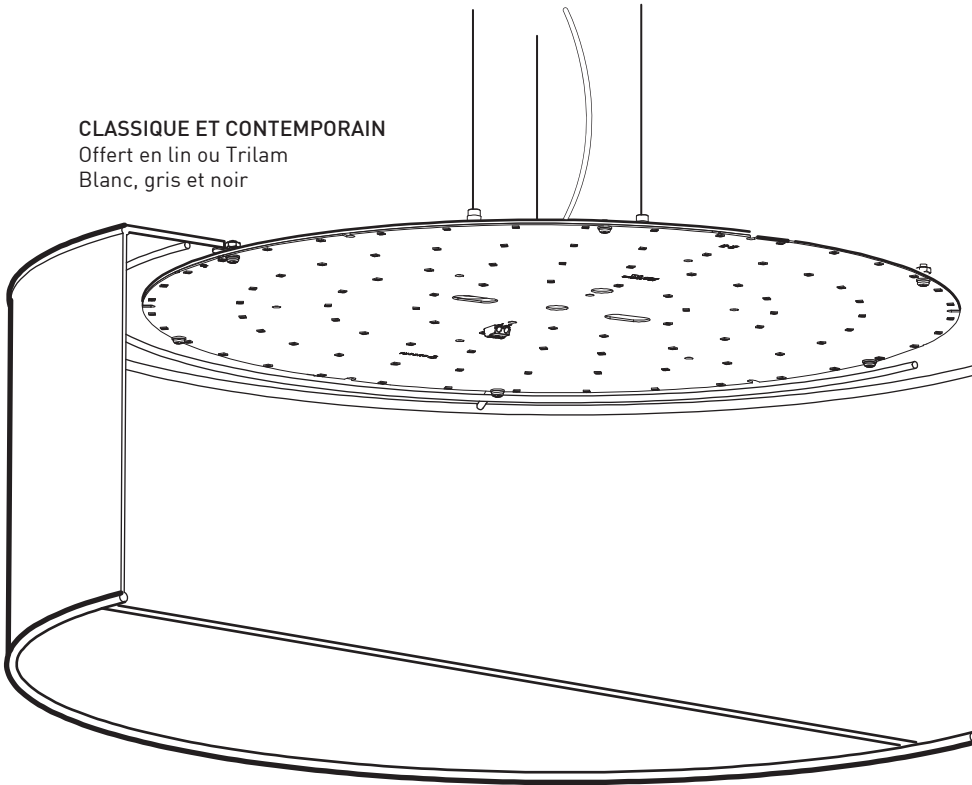

CLASSIQUE ET CONTEMPORAIN
Offert en lin ou Trilam
Blanc, gris et noir

PANNEAU DEL ROND ET LARGE
96 diodes Nichia
consommant 24W