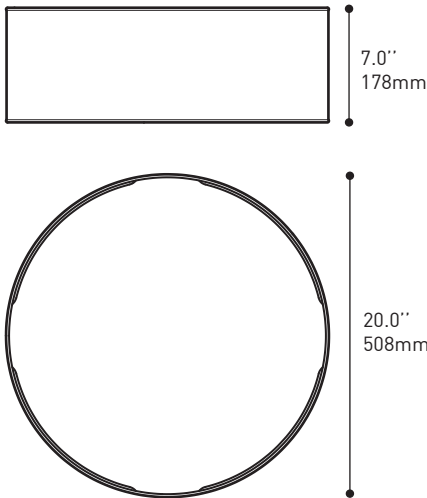

CLASSIQUE ET CONTEMPORAIN
Offert en lin ou Trilam
Blanc, gris et noir

PANNEAU DEL ROND ET LARGE
96 diodes Nichia
consommant 24W

TRILAM: MATÉRIAU LAVABLE & RESISTANT AUX TACHES, IDEAL POUR LES APPLICATIONS COMMERCIALES

SPECIFICATIONS

4411-GGC

SOURCE LUMINEUSE

LED.24.XX

3XINC.40

VOLTAGE

120V

GRADATION

DV 0-10V (120-277V) ou
DP PHASE DIMMING (120V)

CERTIFICATION

c-CSA-us

GARANTIE

Garantie de 5 ans sur le luminaire en DEL, Garantie de 1 an sur les luminaires en fluorescent

EUREKA

225 de Liège Ouest, Suite #200
Montréal (QC), Canada H2P 1H4
Tel : 514.385.3515 Fax : 514.385.4169
www.eurekalighting.com

4411-GGC