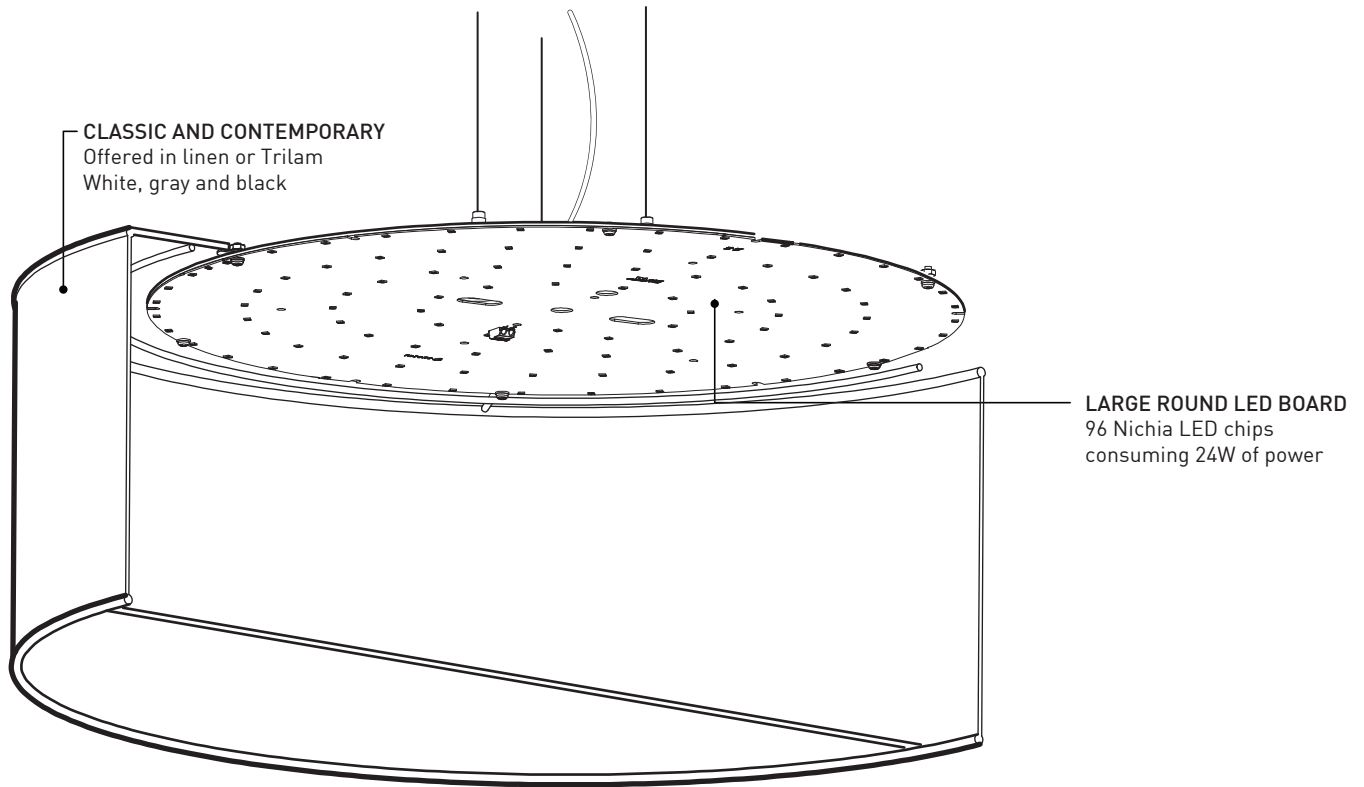

TRILAM: WASHABLE & STAIN RESISTANT, IDEAL FOR COMMERCIAL USE