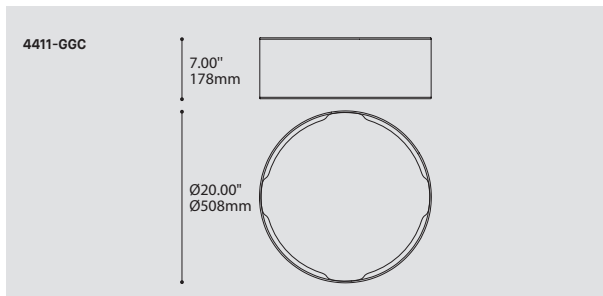

SLIM SHADY 4411-GGC

PROJECT PROJÉT
SPEC TYPE
NOTES

OPTIONS

OVERALL HEIGHT HAUTEUR HORS TOUT

LIGHT SOURCE	TRACK 1 CIRCUIT	INC	LED
MOUNTING	2734B	2401E	2403G
CABLE	-	67.45"	67.95"
STEM	43.65"	43.30"	-

MOUNTING OPTIONS OPTIONS DE MONTAGE

TRACK	INC	LED
2734B 1.46" x 1.36" 37 x 35mm	2401E 04.50" x 1.00" Ø114 x 25mm	2403G 04.50" x 1.75" Ø114 x 44mm

* OVERALL HEIGHT DOES NOT INCLUDE TRACK THICKNESS

STEM OR CABLE OPTIONS OPTIONS DE TIGE OU CABLE