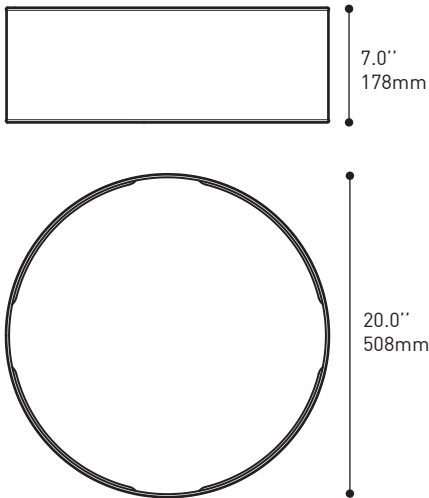

TRILAM: WASHABLE & STAIN RESISTANT, IDEAL FOR COMMERCIAL USE