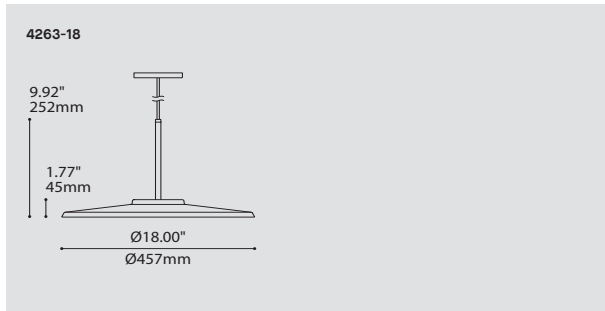

MOUNTING OPTIONS OPTIONS DE MONTAGE

ORDERING SPECIFICATION SPÉCIFICATION DE COMMANDE

MODEL MODÈLE	CODE
4263-18 ECHO	4263-18
LIGHT SOURCE SOURCE LUMINEUSE	OLED
OLED	REGULAR OUTPUT
COLOR TEMPERATURE TEMPÉRATURE DE COULEUR	
30	3000K
40	4000K
VOLTAGE VOLTAGE	
120V	120 VOLT
277V	277 VOLT
DIMMING OPTION OPTION DE GRADATION	
DP	PHASE DIMMING (120V ONLY)
CABLE CABLE	C
C*	BLACK OR WHITE CABLE, FIELD ADJUSTABLE * FOR WHITE SHADE: WHITE CABLE, FOR BLACK SHADE: BLACK CABLE
CABLE LENGTH LONGUEUR DE CABLE	
60	60" CABLE (STD LENGTH)
**	CUSTOM CABLE LENGTH (PLEASE SPECIFY) FOR OVERALL LENGTH, PLEASE CONTACT YOUR EUREKA REPRESENTATIVE
MOUNTING MONTAGE	
RC1	ROUND CANOPY / PAVILLON ROND SCREWLESS 1.35" CANOPY (2473F)
RC2*	SCREWLESS 0.5" CANOPY (2471C)
TA1	TRACK ADAPTOR / ADAPTATEUR DE RAIL 1 CIRCUIT LED DIMMING 120V ADAPTOR (2734E) * 3983 ACCESSORY IS NECESSARY FOR 2471C

TRACK ADAPTOR FINISH FINI ADAPTATEUR DE RAIL

BLK	BLACK
WH	WHITE

CANOPY FINISH FINI PAVILLON

BLKE	BLACK FINE TEXTURE
WHE	WHITE FINE TEXTURE

SHADE FINISH FINI ABAT-JOUR^(A)

BLKE	BLACK FINE TEXTURE
WHE	WHITE FINE TEXTURE

^(A) STEM FINISH IS COLOR MATCHING SHADE FINISH

ACCESSORY ACCESSOIRE

3983	DEEP JUNCTION BOX (REQUIRED FOR SCREWLESS 0.5" CANOPY 2471C OPTION)

PRODUCT CHARACTERISTICS CARACTÉRISTIQUES DU PRODUIT

DESIGN:	A thin, minimal shade compliments the perfectly diffused OLED module found at its core. Echo's delicate form leaves it floating in space while the glare-free illumination from the OLED creates a soft, welcoming light.
INSTALLATION:	Simple installation with single power cable on screwless canopy. Deep junction box (3983) included.
LIGHT SOURCE:	State-of-the-art round OLED module with a soft, glare-free illumination. Offered in phase dimming (DP).
SHADE:	Spun aluminum shade offered in white or black fine textured finishes.
CERTIFIED:	c-CSA-us
CONCEPTION:	Un abat-jour minimaliste accompagne le module OLED, parfaitement diffus, centré à sa base. La forme délicate du Echo le laisse flotter dans l'espace tandis que l'illumination non éblouissante du OLED crée une lumière douce et accueillante.
INSTALLATION:	Installation simple sur câble unique avec pavillon magnétique. Boîte de jonction profonde (3983) incluse.
SOURCE LUMINEUSE:	Module haut de gamme OLED rond avec une douce illumination non éblouissante. Offert avec gradation phase (DP).
ABAT-JOUR:	Abat-jour repoussé en aluminium offert en peinture noire ou blanche finement texturée.
CERTIFIÉ:	c-CSA-us