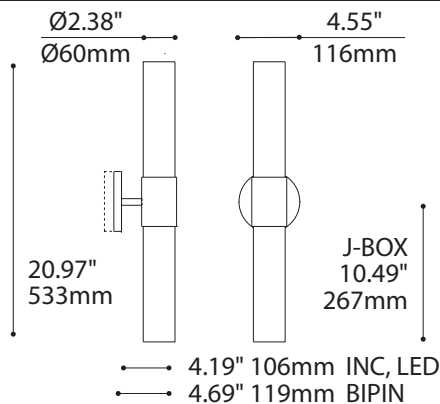

4156B

OTHER LIGHT SOURCES AVAILABLE
Halogen (for JDJ/JMJ)
Incandescent (for JDJ/JMJ)

3155B