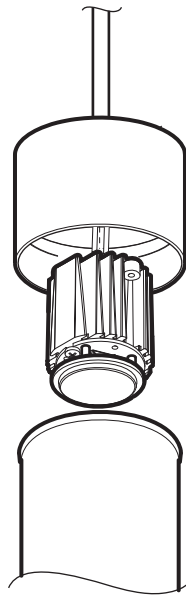

SUSPENSION 4156B-JMJ/JDJ/JDJA

- SCREW MOUNT GLASS
  JMJ-CLR
  Extruded clear or frosted ribbed glass
- JDJ-WH/FRO
  Hand blown white triplex glass
- JDJA-WH
  Closed top white acrylic shade
- LED MODULE WITH DIE-CAST ALUMINUM HEATSINK (DOUBLE FOR 3155B)
  Black anodized for improved thermal management
- STRUCTURE
  Die-stamped steel with plated finish