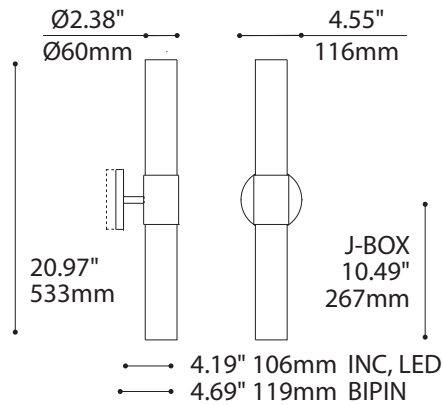

4156B

AUTRES SOURCES LUMINEUSES DISPONIBLES
Halogène (pour JDJ/JMJ)
Incandescent (pour JDJ/JMJ)

3155B