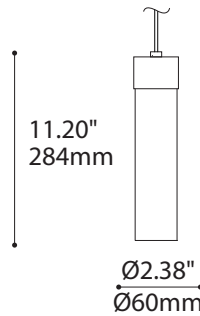

- SCREW MOUNT GLASS
  JMJ-CLR
  Extruded clear or frosted ribbed glass
- JDJ-WH/FRO
  Hand blown white triplex glass
- JDJA-WH
  Closed top white acrylic shade
- LED MODULE WITH DIE-CAST ALUMINUM HEATSINK (DOUBLE FOR 3155B)
  Black anodized for improved thermal management
- STRUCTURE
  Die-stamped steel with plated finish

48° TOTAL BEAM ANGLE
PMMA TIR (total internal reflecting) Ledil optic

OTHER LIGHT SOURCES AVAILABLE
Halogen (for JDJ/JMJ)
Incandescent (for JDJ/JMJ)

SPECIFICATIONS

LIGHT SOURCE MODULE
LUMENS (DELIVERED)
CRI
ROHS
VOLTAGE
DRIVER
DIMMING
WARRANTY
LM-79 & CERTIFICATION

3155B LED

2 x Nichia - total ± 8 w
UL recognized - made in USA
880 lm (JDJ-WH) / 626 lm (JDJA-WH)
85 CRI (typical)
Compliant
120V - 277V
350 mA
Phase dimming (DP) & 0-10V Dimming (DV)
5 years (on electronic components)
On request & CSA recognized

4156B /3156B LED

1 x Nichia - total ± 4 w
440 lm (JDJ-WH) / 312 lm (JDJA-WH)

SPECIFICATIONS

LIGHT SOURCE
VOLTAGE

Halogen (for JDJ/JMJ)

Bipin 50 w (x 2 for 3155B)
120V-277V

Incandescent (for JDJ/JMJ)

B10/T10 100 w (x 2 for 3155B)
120V

225 de Liège Ouest, Suite #200
Montréal (QC), Canada H2P 1H4
Tel : 514.385.3515 Fax : 514.385.4169
www.eurekalighting.com

3155B 4156B
3156B