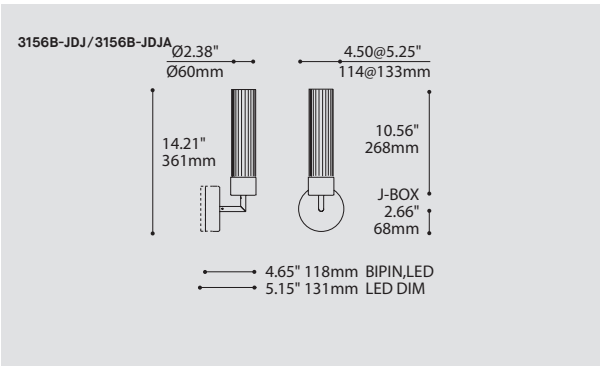

ORDERING SPECIFICATION SPÉCIFICATION DE COMMANDE

CODE

MODEL MODÈLE

3156B-JMJ

3156B-JMJ SILENE CLASSIC JMJ

LIGHT SOURCE SOURCE LUMINEUSE

(WATTAGE, LAMP TYPE, LAMP FORM, BASE TYPE, OTHER INFO)

BIPIN.50 50W, HAL, BIPIN, GY6.35 BASE

LED.4 4W, LED

COLOR TEMPERATURE TEMPÉRATURE DE COULEUR

FOR LED ONLY

27 2700K

30 3000K

35 3500K

40* 4000K

*LONGER LEAD TIME MAY APPLY, PLEASE CONTACT YOUR EUREKA REPRESENTATIVE

COLOR RENDERING INDEX (CRI) INDICE DE RENDU DE COULEUR (IRC)

90 90+ CRI

FOR LED ONLY- MANDATORY

VOLTAGE VOLTAGE

120V 120 VOLT

277V 277 VOLT

DIMMING OPTION OPTION DE GRADATION

FOR LED ONLY

DV 0-10V DIMMING (120-277V)

DP PHASE DIMMING (120V ONLY)

MOUNTING MONTAGE

RC

RC ROUND CANOPY / PAVILLON ROND

FOR HAL & LED: 1.00" CANOPY (2401E)

FOR LED DIMMABLE: 1.75" CANOPY (2403G)

STRUCTURE FINISH FINI STRUCTURE

SC SATIN CHROME

CHR CHROME

DIFFUSER FINISH FINI DIFFUSEUR

CLR

CLR CLEAR

PRODUCT CHARACTERISTICS CARACTÉRISTIQUES DU PRODUIT

DESIGN:

Classic, contemporary sconce with mitred stem and screw mount diffuser.

LIGHT SOURCE:

LED and other light sources also available.

STRUCTURE:

Die-stamped steel and tubular steel structure with plated finish.

DIFFUSER:

Hand blown frosted or white triplex glass (JDJ) or extruded clear ribbed glass (JMJ). Also available with a closed top acrylic shade (JDJA).

CERTIFIED:

c-CSA-us

CONCEPTION:

Applique cylindrique contemporaine et classique munie d'une tige et d'un filet pour visser le diffuseur.

SOURCE LUMINEUSE:

DEL et autres sources offertes.

STRUCTURE:

Acier embouti et structure d'acier tubulaire plaqués.

DIFFUSEUR:

Verre triplex givré ou blanc soufflé à la main (JDJ) ou extrudé strié clair (JMJ). Aussi offert avec un diffuseur en acrylique au dessus fermé (JDJA).

CERTIFIÉ:

c-CSA-us

FAMILY FAMILLE

1181A

4156B-JMJ