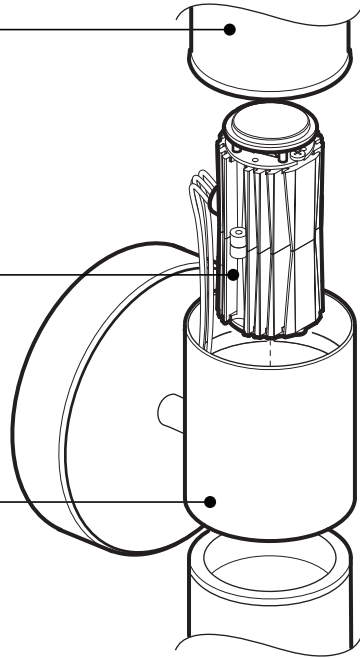

WALL MOUNT 3155B-JMJ/JDJ/JDJA

- SCREW MOUNT GLASS
  JMJ-CLR
  Extruded clear or frosted ribbed glass
- JDJ-WH/FRO
  Hand blown white triplex glass
- JDJA-WH
  Closed top white acrylic shade
- LED MODULE WITH DIE-CAST ALUMINUM HEATSINK (DOUBLE FOR 3155B)
  Black anodized for improved thermal management
- STRUCTURE
  Die-stamped steel with plated finish