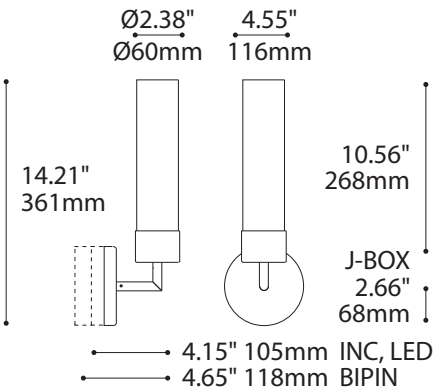

48° TOTAL BEAM ANGLE
PMMA TIR (total internal reflecting) Ledil optic

OTHER LIGHT SOURCES AVAILABLE
Halogen (for JDJ/JMJ)
Incandescent (for JDJ/JMJ)

3155B

4156B

3156B

SPECIFICATIONS

LIGHT SOURCE MODULE
LUMENS (DELIVERED)
CRI
ROHS
VOLTAGE
DRIVER
DIMMING
WARRANTY
LM-79 & CERTIFICATION