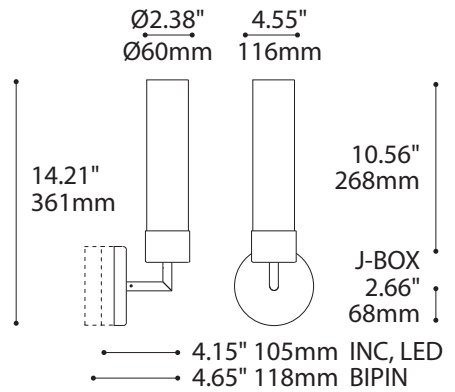

3156B

SPECIFICATIONS

SOURCE LUMINEUSE
MODULE
LUMENS LIVRÉ
IRC
ROHS
VOLTAGE
PILOTE
GRADATION
GARANTIE
LM-79 & CERTIFICATION

3155B DEL

2 x Nichia - total ±8 w
Reconnu par UL - fabriqué aux États-Unis
880 lm (JDJ-WH) / 626 lm (JDJA-WH)
85 CRI [typique]
Conforme
120V - 277V
350 mA
Gradation phase [DP] & Gradation 0-10V [DV]
5 ans (sur les composantes électroniques)
Sur demande & reconnu par CSA

4156B /3156B DEL

1 x Nichia - total ±4 w
440 lm (JDJ-WH) / 312 lm (JDJA-WH)

SPECIFICATIONS

SOURCE LUMINEUSE
VOLTAGE

Halogène (for JDJ/JMJ)

Bipin 50 w (x 2 pour 3155B)
120V-277V

Incandescent (for JDJ/JMJ)

B10/T10 100 w (x 2 pour 3155B)
120V

225 de Liège Ouest, Suite #200
Montréal (QC), Canada H2P 1H4
Tel : 514.385.3515 Fax : 514.385.4169
www.eurekalingting.com

3155B 4156B
3156B