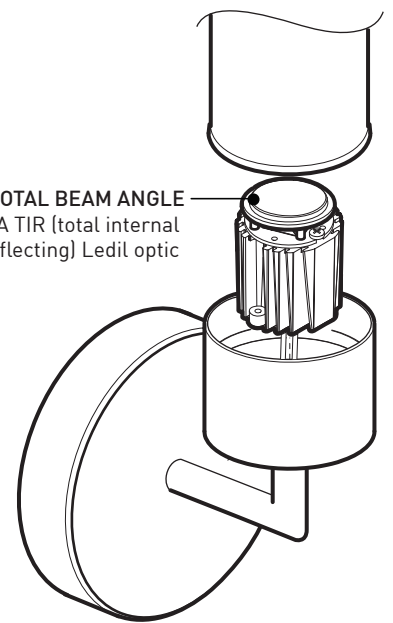

SUSPENSION 4156B-JMJ/JDJ/JDJA

WALL MOUNT 3156B-JMJ/JDJ/JDJA

48° TOTAL BEAM ANGLE
PMMA TIR (total internal reflecting) Ledil optic