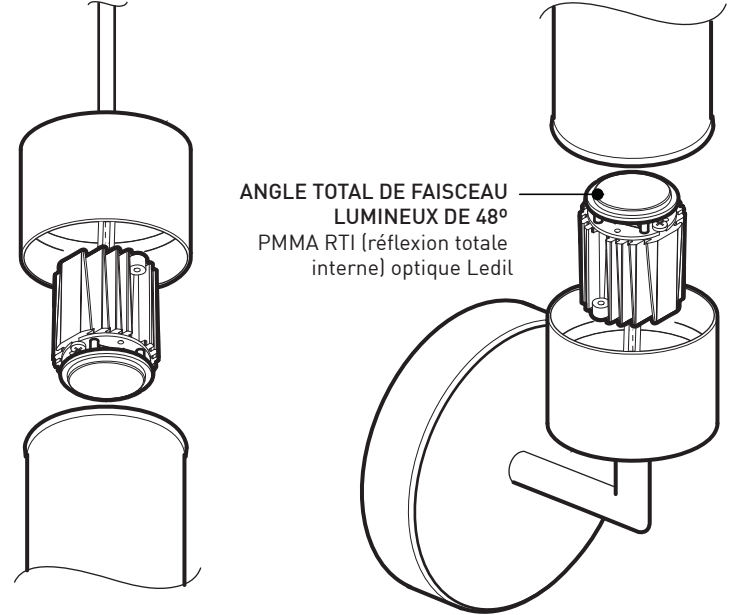

SUSPENSION 4156B-JMJ/JDJ/JDJA APPLIQUE MURALE 3156B-JMJ/JDJ/JDJA