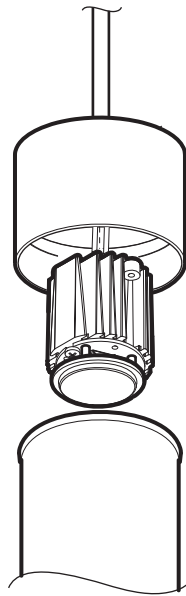

DESIGN:

Double silene diffuser sconce with straight stem and screw mount diffuser.

LIGHT SOURCE:

LED and other light sources also available.

STRUCTURE:

Die-stamped steel and tubular steel structure with plated finish.

DIFFUSER:

Hand blown frosted or white triplex glass (JDJ) or extruded clear ribbed diffuser (JMJ).

Also available with a closed top and bottom acrylic shade (JDJA).

c-CSA-us

CERTIFIED:

CONCEPTION:

Applique double munie d'une tige droite et de filets pour visser le diffuser.

SOURCE LUMINEUSE:

DEL et autres sources offertes.

STRUCTURE:

Acier embouti et structure d'acier tubulaire plaqués.

DIFFUSEUR:

Diffuseur triplex givré ou blanc soufflé à la main (JDJ) ou extrudé strié clair (JMJ).

Aussi offert avec un diffuseur en acrylique au dessus et dessous fermé (JDJA).

CERTIFIÉ:

c-CSA-us

WALL MOUNT 3155B-JMJ/JDJ/JDJA

SUSPENSION 4156B-JMJ/JDJ/JDJA

WALL MOUNT 3156B-JMJ/JDJ/JDJA

- SCREW MOUNT GLASS
JMJ-CLR
Extruded clear or frosted ribbed glass
- JDJ-WH/FRO
Hand blown white triplex glass
- JDJA-WH
Closed top white acrylic shade
- LED MODULE WITH DIE-CAST ALUMINUM HEATSINK (DOUBLE FOR 3155B)
Black anodized for improved thermal management
- STRUCTURE
Die-stamped steel with plated finish