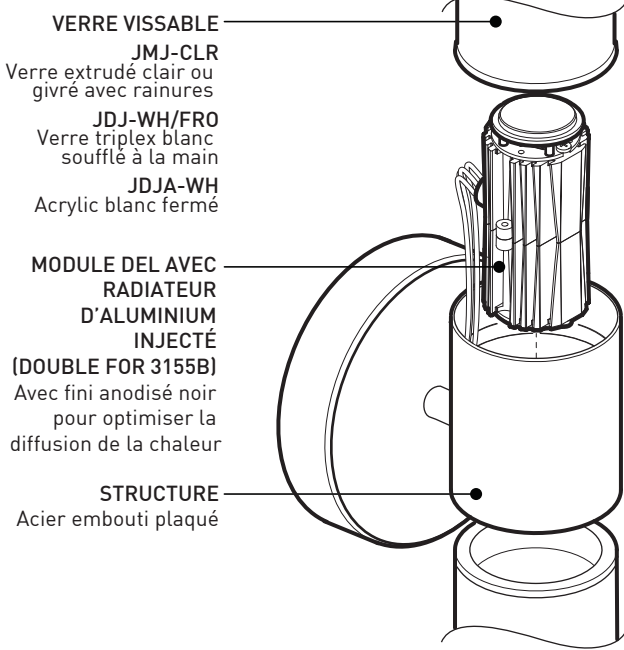

APPLIQUE MURALE 3155B-JMJ/JDJ/JDJA