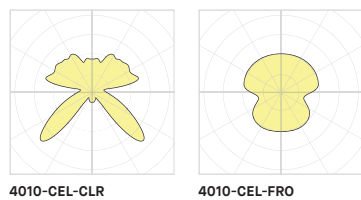

LIGHT DISTRIBUTION