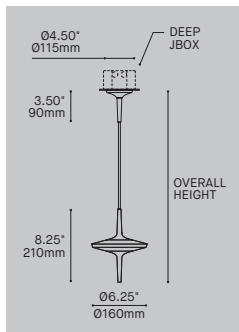

ORDERING SPECIFICATION	SPÉCIFICATION DE COMMANDE	CODE
MODEL MODÈLE	2448-CEL DROPLET CELESTE – JUNCTION BOX MOUNTING	2448-CEL
CONFIGURATION CONFIGURATION	101U SINGLE UNIT 1 CABLE, 1 HEAD MIN. HEIGHT 16"	101U
LIGHT SOURCE SOURCE LUMINEUSE	LED REGULAR OUTPUT	LED
COLOR TEMPERATURE TEMPÉRATURE DE COULEUR	27 2700K 30 3000K 35 3500K 40 4000K	
COLOR RENDERING INDEX (CRI) INDICE DE RENDU DE COULEUR (IRC)	90 90+ CRI	90
VOLTAGE VOLTAGE	120V 120 VOLT 277V 277 VOLT	
CONTROL OPTION OPTION DE CONTRÔLE	DV 0-10V DIMMING (120V-277V) NLTAIR2* NLIGHT AIR CONTROL GEN 2 NLIGHT* NLIGHT WIRED CONTROL * NLIGHT INTEGRATION REQUIRES A REMOTE POWER PACK (39NLAB FOR NLTAIR2 OR 39NLWB FOR NLIGHT) REFER TO NLIGHT GUIDE AND INSTALLATION SHEET FOR ALL REQUIREMENTS.	DV
CABLE CÂBLE	C BLACK CABLE, CONNECTOR MOUNTED, NOT FIELD ADJUSTABLE	C
OVERALL HEIGHT HAUTEUR HORS TOUT	** CUSTOM OVERALL HEIGHT (PLEASE SPECIFY) OVERALL HEIGHT MEASURED FROM CEILING TO BOTTOM OF FIXTURE PLEASE REFER TO CONFIGURATION'S MINIMUM HEIGHT FOR SPECIFICATION	
CANOPY FINISH FINI PAVILLON (A)	BLKE BLACK FINE TEXTURE (A) DECORATIVE PLATE FINISH IS ALWAYS WHITE	BLKE
HEAD FINISH FINI TÊTE	BLKE BLACK FINE TEXTURE	BLKE
GLASS FINISH FINI VERRE	CLR CLEAR GLASS FRO FROSTED GLASS	
ACCESSORY ACCESSOIRE	3983 DEEP JUNCTION BOX (PROVIDED) 39NLAA* NLIGHT AIR GEN 2 REMOTE CONTROL BOX 39NLWA* NLIGHT WIRED REMOTE CONTROL BOX * FOR CHICAGO PLENUM INSTALLATION, PLEASE CONTACT YOUR EUREKA REPRESENTATIVE .	3983

PRODUCT CHARACTERISTICS CARACTÉRISTIQUES DU PRODUIT