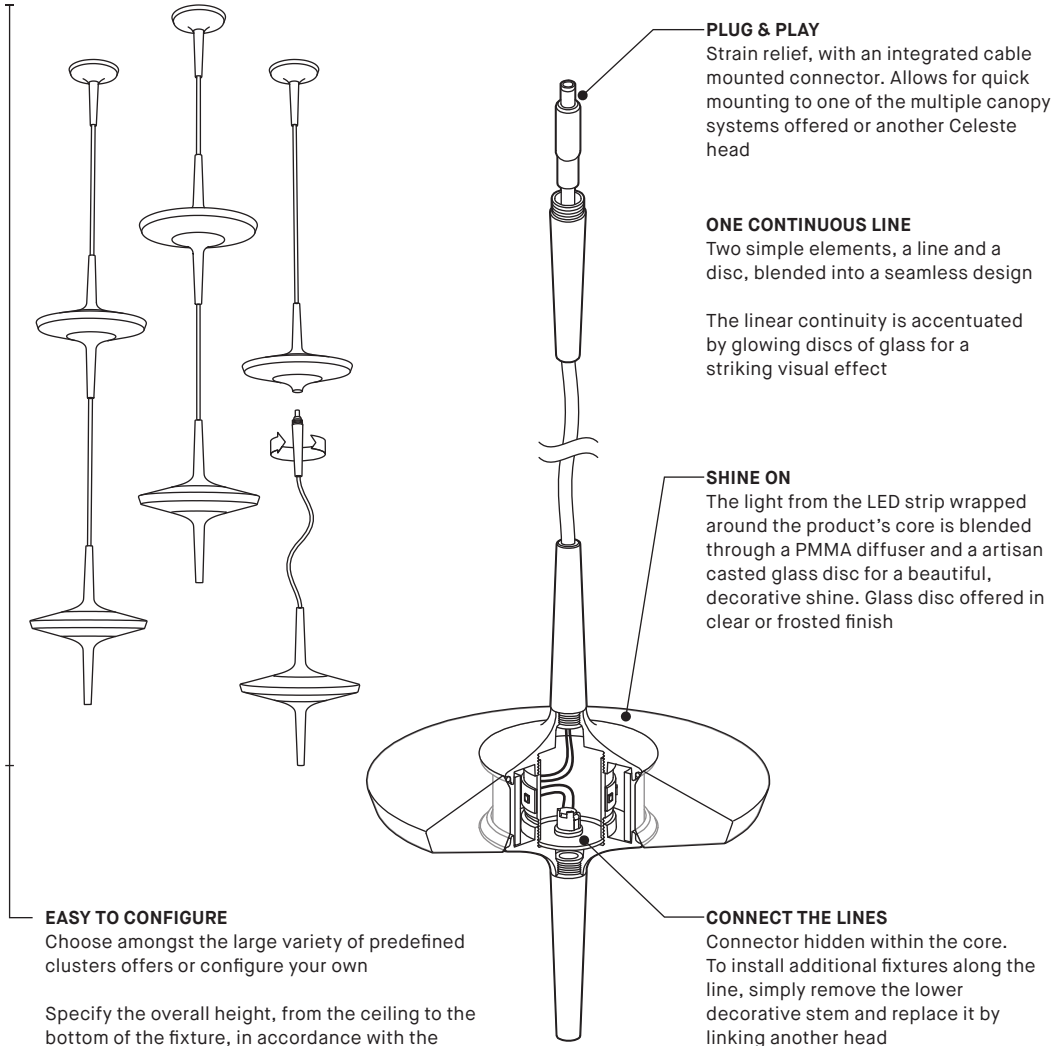

CELESTE

EASY TO CONFIGURE

Choose amongst the large variety of predefined clusters offers or configure your own

Specify the overall height, from the ceiling to the bottom of the fixture, in accordance with the configuration's minimum height and we'll take care of the rest

PLUG & PLAY

Strain relief, with an integrated cable mounted connector. Allows for quick mounting to one of the multiple canopy systems offered or another Celeste head

ONE CONTINUOUS LINE

Two simple elements, a line and a disc, blended into a seamless design

The linear continuity is accentuated by glowing discs of glass for a striking visual effect

SHINE ON

The light from the LED strip wrapped around the product's core is blended through a PMMA diffuser and a artisan casted glass disc for a beautiful, decorative shine. Glass disc offered in clear or frosted finish

CONNECT THE LINES

Connector hidden within the core. To install additional fixtures along the line, simply remove the lower decorative stem and replace it by linking another head

CELESTE SYSTEMS

DROPLET CELESTE 2447-CEL
Remote junction box option
Offered with 1, 3, 5, or 6 connector mounted mini canopies

DROPLET CELESTE 2448-CEL
Octagonal junction box mounting
Offered with 1 connector mounted mini canopy and decorative plate covering the junction box

ARRAY CELESTE 4425-CEL
Offered with 3 or 5 connectors

DROP CELESTE 4427-CEL
Offered with 3 or 6 connectors

CELESTE 4010-CEL
Extra head accessory light source
Requires a Celeste system (sold separately)

PRODUCT SPECIFICATION   **XXX-CEL-CLR**   **XXX-CEL-FRO**

PERFORMANCE		
WATTAGE PER HEAD	3.8W	3.8W
DELIVERED LUMENS PER HEAD (4000K)	200 LM	235LM
OTHER INFORMATION		
LUMINAIRE'S WEIGHT	2.2LBS / 1KG	2.2LBS / 1KG
MAXIMUM HEADS PER CABLE	6 HEADS	6 HEADS
MAXIMUM HEADS ON SYSTEM	20 HEADS	20 HEADS