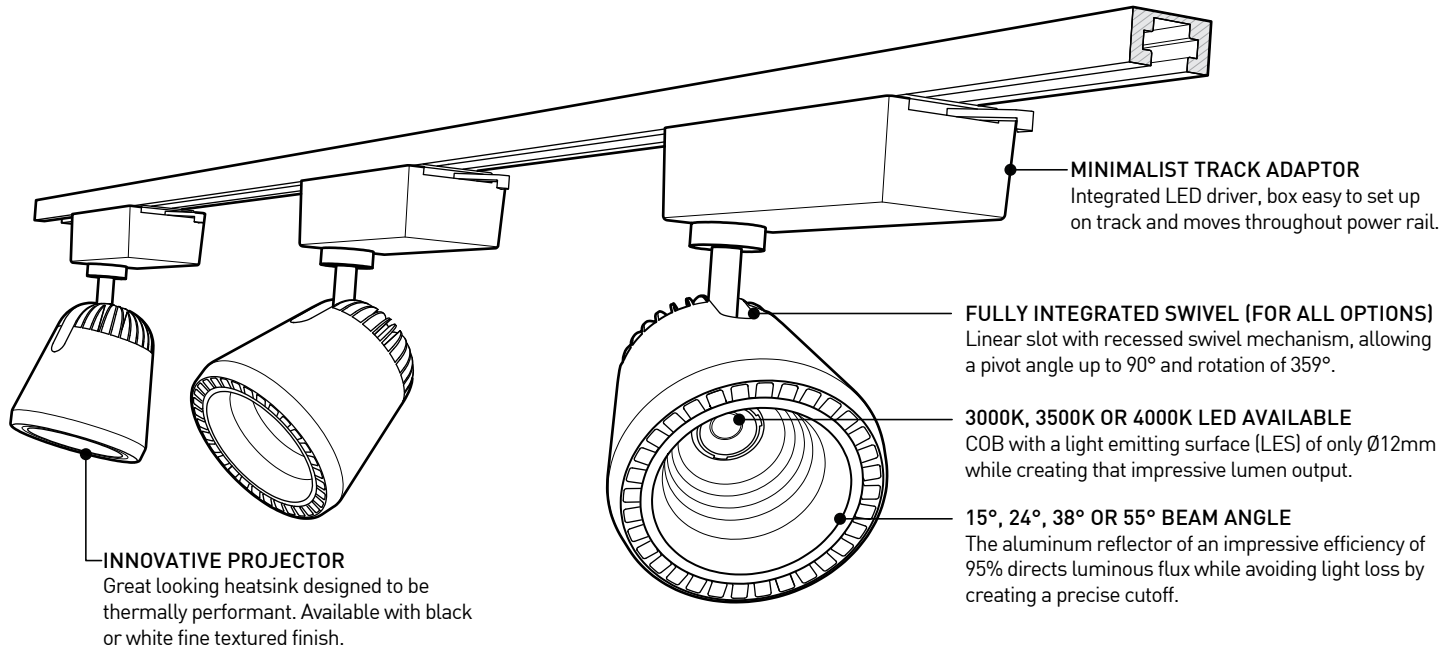

SPECIFICATIONS

LIGHT SOURCE
LUMENS (DELIVERED)
CRI
CCT
HEATSINK
LIGHT DISTRIBUTION
REFLECTOR
LED DRIVER
DIMMING (VOLTAGE)
LM-79
WARRANTY

LED 18W

1 x COB LED - System Wattage 21.3W Total
2177 lumens (102lm/W)
83 CRI (typical)
4000K 3-step MacAdam Ellipse binning
Custom diecast aluminum, black or white fine textured finish
Directional projector (2047 and 4547)
Aluminum, FWHM 15°, 24°, 38° or 55°
Constant Current 500mA, UL Recognized
Phase dimming (DP) 120V or 0-10V dimming (DV) 120-277V
Upon request
5 years

LED 25W

1 x COB LED - System Wattage 30.6W Total
2803 lumens (92lm/W)
Constant Current 700mA, UL Recognized

225 de Liège Ouest, Suite #200
Montréal (QC), Canada H2P 1H4
Tel : 514.385.3515 Fax : 514.385.4169
www.eurekalighting.com

2047
4547