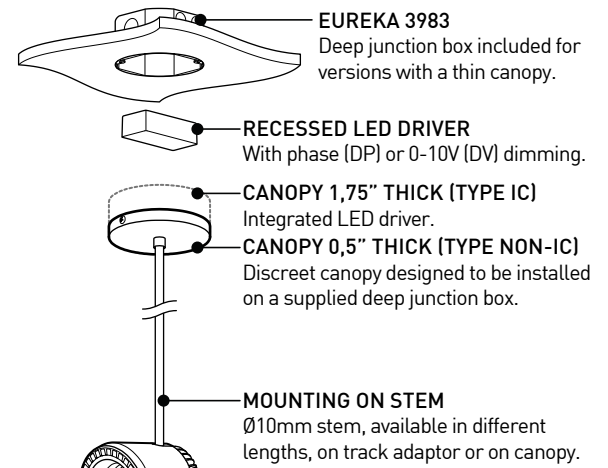

SPECIFICATIONS

LIGHT SOURCE
LUMENS (DELIVERED)
CRI
CCT
HEATSINK
LIGHT DISTRIBUTION
REFLECTOR
LED DRIVER
DIMMING (VOLTAGE)
LM-79
WARRANTY

LED 18W

1 x COB LED - System Wattage 21.3W Total
2177 lumens (102lm/W)
83 CRI (typical)
4000K 3-step MacAdam Ellipse binning
Custom diecast aluminum, black or white fine textured finish
Directional projector (2047 and 4547)
Aluminum, FWHM 15°, 24°, 38° or 55°
Constant Current 500mA, UL Recognized
Phase dimming (DP) 120V or 0-10V dimming (DV) 120-277V
Upon request
5 years

LED 25W

1 x COB LED - System Wattage 30.6W Total
2803 lumens (92lm/W)
Constant Current 700mA, UL Recognized

225 de Liège Ouest, Suite #200
Montréal (QC), Canada H2P 1H4
Tel : 514.385.3515 Fax : 514.385.4169
www.eurekalighting.com

2047
4547