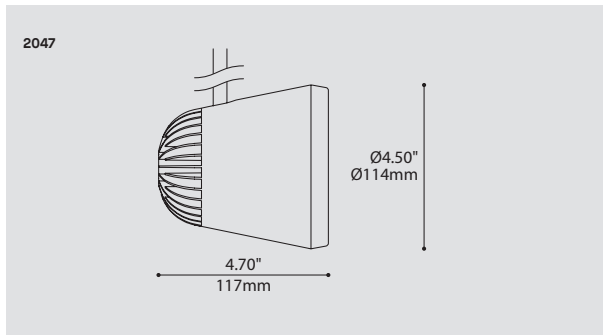

STEM OR CABLE OPTIONS OPTIONS DE TIGE OU CABLE

STEM STD 36" 914mm	

ORDERING SPECIFICATION	SPÉCIFICATION DE COMMANDE	CODE
MODEL MODÈLE	FOCUS	2047
LIGHT SOURCE SOURCE LUMINEUSE		
(WATTAGE, LAMP TYPE, OTHER INFO)		
LED.18	18W, LED	
LED.25	25W, LED	
COLOR TEMPERATURE TEMPÉRATURE DE COULEUR		
30	3000K	
35	3500K	
40	4000K	
BEAM ANGLE ANGLE DE FAISCEAU		
15	15°	
38	38°	
55	55°	
VOLTAGE VOLTAGE		
120V	120 VOLT	
277V*	277 VOLT	
*NOT AVAILABLE WITH A TRACK ADAPTOR		
DIMMING OPTION OPTION DE GRADATION		
DV*	0-10V DIMMING (120-277V)	
DP	PHASE DIMMING (120V ONLY)	
LED DIMMING DRIVER IS STANDARD IN THIS PRODUCT, PLEASE SPECIFY YOUR DIMMING TYPE.		
*NOT AVAILABLE WITH A TRACK ADAPTOR		
STEM TIGE		
S10	3/8" (10MM) STEM, NOT FIELD ADJUSTABLE	
-	NO STEM*	
*AVAILABLE WITH A TRACK ADAPTOR ONLY		
STEM LENGTH LONGUEUR DE TIGE		
36	36" STEM (STD LENGTH)	
**	CUSTOM STEM LENGTH (PLEASE SPECIFY)	
FOR OVERALL LENGTH PLEASE CONTACT YOUR EUREKA REPRESENTATIVE.		
MOUNTING MONTAGE		
RC	ROUND CANOPY / PAVILLON ROND	
RC-IC	FOR NON-IC INSTALLATION: 0.50" CANOPY (2401C)* FOR IC INSTALLATION: 1.75" CANOPY (2403G) *3983 ACCESSORY PROVIDED FOR 2401C	
TA1	TRACK ADAPTOR / ADAPTATEUR DE RAIL 1 CIRCUIT LED DIMMING 120V ADAPTOR (2734E)	
MOUNTING OPTION OPTION DE MONTAGE		
SCA	SLOPE CEILING ADAPTOR / ADAPTATEUR DE PLAFOND EN PENTE (ROTATION: 350°, PIVOT: 90°)	
TRACK ADAPTOR FINISH FINI ADAPTATEUR DE RAIL^(A)		
WH	WHITE	
BLK	BLACK	
^(A) FILL IN IF A TRACK ADAPTOR IS SELECTED, OTHERWISE LEAVE EMPTY		
STRUCTURE FINISH FINI STRUCTURE^(B)		
BLKE	BLACK FINE TEXTURE	
WHE	WHITE FINE TEXTURE	
^(B) INCLUDING CANOPY FINISH IF A CANOPY WAS SELECTED		
SHADE FINISH FINI ABAT-JOUR		
BLKE	BLACK FINE TEXTURE	
WHE	WHITE FINE TEXTURE	
ACCESSORY ACCESSOIRE		
3983	DEEP JUNCTION BOX	

PRODUCT CHARACTERISTICS CARACTÉRISTIQUES DU PRODUIT

DESIGN:	Focus is simply the most powerful spotlight designed by Eureka! This performance is achievable through the combination of a clever heatsink construction, a high quality LED, a carbon thermal interface and an efficient reflector.
STRUCTURE:	The custom built heatsink was designed with hidden fins and an airflow channel that forces heat to smoothly navigate up to the top fins that are exposed to ambient air. Available with black or white architectural grade fine textured finish.
REFLECTOR:	Aluminum reflector with an impressive efficiency of 90% available with 15°, 38° or 55° beam angle (FWHM).
CERTIFIED:	c-CSA-us, c-UL-us