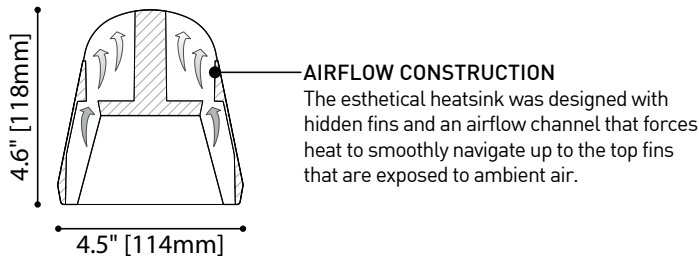

SPECIFICATIONS

LIGHT SOURCE
LUMENS (DELIVERED)
CRI
CCT
HEATSINK
LIGHT DISTRIBUTION
REFLECTOR
LED DRIVER
DIMMING (VOLTAGE)
LM-79
WARRANTY

LED 18W

1 x COB LED - System Wattage 21.3W Total
2177 lumens (102lm/W)
83 CRI (typical)
4000K 3-step MacAdam Ellipse binning
Custom diecast aluminum, black or white fine textured finish
Directional projector (2047 and 4547)
Aluminum, FWHM 15°, 24°, 38° or 55°
Constant Current 500mA, UL Recognized
Phase dimming (DP) 120V or 0-10V dimming (DV) 120-277V
Upon request
5 years

LED 25W

1 x COB LED - System Wattage 30.6W Total
2803 lumens (92lm/W)
Constant Current 700mA, UL Recognized

225 de Liège Ouest, Suite #200
Montréal (QC), Canada H2P 1H4
Tel : 514.385.3515 Fax : 514.385.4169
www.eurekalighting.com

2047
4547