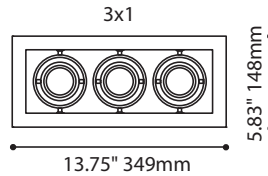

BASS 12540

CONTEMPORARY DESIGN
Recessed multiple fixture.
Features 2 fully directional
light sources.

LIGHT SOURCES
HAL: 50W
LED: 4W / 8W / 11W
(Optional dimming available with Led)

MANY POSSIBLE FINISH COMBINATIONS:

ENCLOSURE
Discreet black / Reflective white

RING
Black / White
Independant and fully aimable

TRIM
Black / White
Highly decorative, or can be hidden

REMODELING OPTION
Unique automatically locating mounting
clips for quick installation

NEW CONSTRUCTION OPTION
Mounting plate available for
split shipping in advance

FLUSH™ MOUNTING ACCESSORY
Quick and clever design for
a trim-less look

PRODUCT SPECIFICATION

LED 4W

LED 8W

LED 11W

PERFORMANCE

SYSTEM WATTAGE	4W	8W	11W
DELIVERED LUMENS (4000K)	514 LM	947 LM	1629 LM
EFFICACY	100 LM/W	90 LM/W	90 LM/W

OTHER INFORMATIONS

LUMINAIRE'S WEIGHT	12540-1X1: 4.75 LBS / 2.16 KG	12540-2X1: 8.00 LBS / 3.64 KG	12540-3X1: 10.50 LBS / 4.77 KG	12540-4X1: 13.25 LBS / 6.02 KG
L70 (LUMEN MAINTENANCE)	> 60 000 HRS	> 60 000 HRS	> 55 000 HRS	

EFFICACY MULTIPLIERS

CRI	CCT	FACTOR
80+	4000K	1.00
80+	3500K	0.96
80+	3000K	0.92
80+	2700K	0.91
90+	4000K	0.81
90+	3500K	0.77
90+	3000K	0.74
90+	2700K	0.69

LIGHT DISTRIBUTION

TECHNICAL DATA