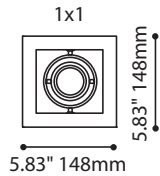

BASS 12540

CONTEMPORARY DESIGN
Recessed multiple fixture.
Features 2 fully directional
light sources.

LIGHT SOURCES
HAL: 50W
LED: 4W / 8W / 11W
(Optional dimming available with Led)

MANY POSSIBLE FINISH COMBINATIONS:

ENCLOSURE
Discreet black / Reflective white

RING
Black / White
Independant and fully aimable

TRIM
Black / White
Highly decorative, or can be hidden

REMODELING OPTION
Unique automatically locating mounting
clips for quick installation

NEW CONSTRUCTION OPTION
Mounting plate available for
split shipping in advance

FLUSH™ MOUNTING ACCESSORY
Quick and clever design for
a trim-less look

PRODUCT SPECIFICATION

LED 4W

LED 8W

LED 11W

PERFORMANCE

SYSTEM WATTAGE	4W	8W	11W
DELIVERED LUMENS (4000K)	514 LM	947 LM	1629 LM
EFFICACY	100 LM/W	90 LM/W	90 LM/W

OTHER INFORMATIONS

LUMINAIRE'S WEIGHT	12540-1X1: 4.75 LBS / 2.16 KG	12540-2X1: 8.00 LBS / 3.64 KG	12540-3X1: 10.50 LBS / 4.77 KG	12540-4X1: 13.25 LBS / 6.02 KG
L70 (LUMEN MAINTENANCE)	> 60 000 HRS	> 60 000 HRS	> 55 000 HRS	

EFFICACY MULTIPLIERS

CRI	CCT	FACTOR
80+	4000K	1.00
80+	3500K	0.96
80+	3000K	0.92
80+	2700K	0.91
90+	4000K	0.81
90+	3500K	0.77
90+	3000K	0.74
90+	2700K	0.69

LIGHT DISTRIBUTION

TECHNICAL DATA