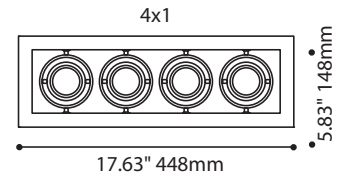

BASS 12540

CONTEMPORARY DESIGN
Recessed multiple fixture.
Features 2 fully directional
light sources.

LIGHT SOURCES
HAL: 50W
LED: 4W / 8W / 11W
(Optional dimming available with Led)

MANY POSSIBLE FINISH COMBINATIONS:

ENCLOSURE
Discreet black / Reflective white

RING
Black / White
Independant and fully aimable

TRIM
Black / White
Highly decorative, or can be hidden

REMODELING OPTION
Unique automatically locating mounting
clips for quick installation

NEW CONSTRUCTION OPTION
Mounting plate available for
split shipping in advance

FLUSH™ MOUNTING ACCESSORY
Quick and clever design for
a trim-less look

PRODUCT SPECIFICATION

LED 4W

LED 8W

LED 11W

PERFORMANCE

SYSTEM WATTAGE	4W	8W	11W
DELIVERED LUMENS (4000K)	514 LM	947 LM	1629 LM
EFFICACY	100 LM/W	90 LM/W	90 LM/W

OTHER INFORMATIONS

LUMINAIRE'S WEIGHT	12540-1X1: 4.75 LBS / 2.16 KG	12540-2X1: 8.00 LBS / 3.64 KG	12540-3X1: 10.50 LBS / 4.77 KG	12540-4X1: 13.25 LBS / 6.02 KG
L70 (LUMEN MAINTENANCE)	> 60 000 HRS	> 60 000 HRS	> 55 000 HRS	

EFFICACY MULTIPLIERS

CRI	CCT	FACTOR
80+	4000K	1.00
80+	3500K	0.96
80+	3000K	0.92
80+	2700K	0.91
90+	4000K	0.81
90+	3500K	0.77
90+	3000K	0.74
90+	2700K	0.69

LIGHT DISTRIBUTION

TECHNICAL DATA