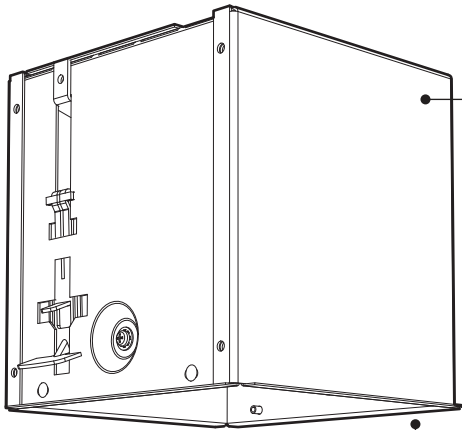

BASS 12540

CONTEMPORARY DESIGN
Recessed multiple fixture.
Features 2 fully directional
light sources.

LIGHT SOURCES
HAL: 50W
LED: 4W / 8W / 11W
(Optional dimming available with Led)

MANY POSSIBLE FINISH COMBINATIONS:

ENCLOSURE
Discreet black / Reflective white

RING
Black / White
Independant and fully aimable

TRIM
Black / White
Highly decorative, or can be hidden

REMODELING OPTION
Unique automatically locating mounting
clips for quick installation