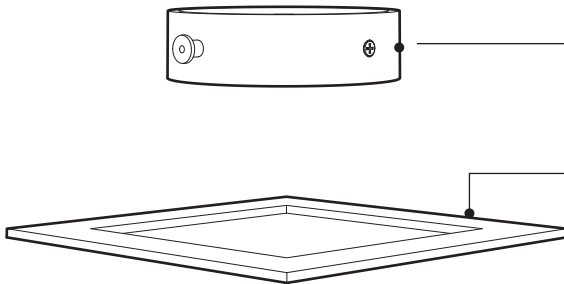

PRODUCT SPECIFICATION

LED 4W

LED 8W

LED 11W

PERFORMANCE

SYSTEM WATTAGE	4W	8W	11W
DELIVERED LUMENS (4000K)	514 LM	947 LM	1629 LM
EFFICACY	100 LM/W	90 LM/W	90 LM/W

OTHER INFORMATIONS

LUMINAIRE'S WEIGHT	12540-1X1: 4.75 LBS / 2.16 KG	12540-2X1: 8.00 LBS / 3.64 KG	12540-3X1: 10.50 LBS / 4.77 KG	12540-4X1: 13.25 LBS / 6.02 KG
L70 (LUMEN MAINTENANCE)	> 60 000 HRS	> 60 000 HRS	> 55 000 HRS	

EFFICACY MULTIPLIERS

CRI	CCT	FACTOR
80+	4000K	1.00
80+	3500K	0.96
80+	3000K	0.92
80+	2700K	0.91
90+	4000K	0.81
90+	3500K	0.77
90+	3000K	0.74
90+	2700K	0.69

LIGHT DISTRIBUTION

TECHNICAL DATA