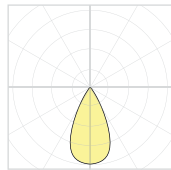

LIGHT DISTRIBUTION

12540-8.48