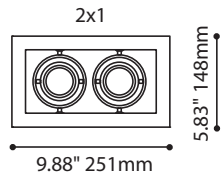

BASS 12540

CONTEMPORARY DESIGN
Recessed multiple fixture.
Features 2 fully directional
light sources.

LIGHT SOURCES
HAL: 50W
LED: 4W / 8W / 11W
(Optional dimming available with Led)

MANY POSSIBLE FINISH COMBINATIONS:

ENCLOSURE
Discreet black / Reflective white

RING
Black / White
Independant and fully aimable

TRIM
Black / White
Highly decorative, or can be hidden

REMODELING OPTION
Unique automatically locating mounting
clips for quick installation

NEW CONSTRUCTION OPTION
Mounting plate available for
split shipping in advance

FLUSH™ MOUNTING ACCESSORY
Quick and clever design for
a trim-less look

PRODUCT SPECIFICATION

LED 4W

LED 8W

LED 11W

PERFORMANCE

SYSTEM WATTAGE	4W	8W	11W
DELIVERED LUMENS (4000K)	514 LM	947 LM	1629 LM
EFFICACY	100 LM/W	90 LM/W	90 LM/W

OTHER INFORMATIONS

LUMINAIRE'S WEIGHT	12540-1X1: 4.75 LBS / 2.16 KG	12540-2X1: 8.00 LBS / 3.64 KG	12540-3X1: 10.50 LBS / 4.77 KG	12540-4X1: 13.25 LBS / 6.02 KG
L70 (LUMEN MAINTENANCE)	> 60 000 HRS	> 60 000 HRS	> 55 000 HRS	

EFFICACY MULTIPLIERS

CRI	CCT	FACTOR
80+	4000K	1.00
80+	3500K	0.96
80+	3000K	0.92
80+	2700K	0.91
90+	4000K	0.81
90+	3500K	0.77
90+	3000K	0.74
90+	2700K	0.69

LIGHT DISTRIBUTION

TECHNICAL DATA