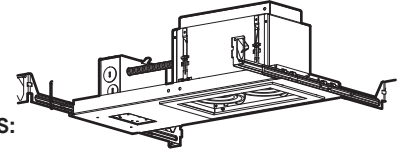

NEW CONSTRUCTION OPTION
Mounting plate available for
split shipping in advance

FLUSH™ MOUNTING ACCESSORY
Quick and clever design for
a trim-less look