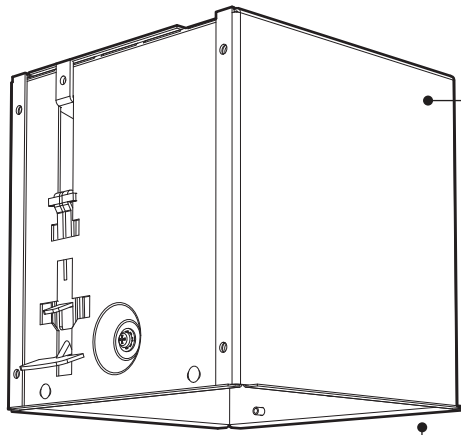

159X REMODELING
159X RÉNOVATION

169X NEW CONSTRUCTION
169X NOUVELLE CONSTRUCTION

□ 4.9\"/>

PRODUCT CHARACTERISTICS CARACTÉRISTIQUES DU PRODUIT

The contemporary and functional Bass multiple recessed fixture, features up to four fully directional light sources in both linear and square formats. Available with both standard and high performance Eureka LED modules with optional phase dimming (DP - 120V only) and 0-10V dimming (DV), as well as, MR16 lamp types (LED retrofit or halogen). Dimming is available for all light sources. To maximize design flexibility, the rings and the finish trim of the Bass are available in black or white , while the enclosure is offered in reflective white or discreet black. Using our patented automatically locating mounting clip, Bass is designed for quick installation in both new construction ceilings (169X) or when remodeling (159X) in an existing ceiling. When time is tight the 169X new construction option can be split so that the mounting plate and connection box with quick-connect are shipped in advance of the fixture housing. For a clean look without the hassle of a trim-less installation, the Bass fixture can be installed using our Flush™ mounting accessory (19540).

BASS 12540

CONTEMPORARY DESIGN
Recessed multiple fixture.
Features 2 fully directional
light sources.

LIGHT SOURCES
HAL: 50W
LED: 4W / 8W / 11W
(Optional dimming available with Led)

MANY POSSIBLE FINISH COMBINATIONS:

NEW CONSTRUCTION OPTION
Mounting plate available for
split shipping in advance

FLUSH™ MOUNTING ACCESSORY
Quick and clever design for
a trim-less look

PRODUCT SPECIFICATION

LED 4W

LED 8W

LED 11W

PERFORMANCE

SYSTEM WATTAGE	4W	8W	11W
DELIVERED LUMENS (4000K)	514 LM	947 LM	1629 LM
EFFICACY	100 LM/W	90 LM/W	90 LM/W

Visit our website for warranty terms and conditions.

TECHNICAL DATA

BASS 12540

DESIGN CONTEMPORAIN

L'encasté multiple Bass comprend quatre lampes orientables en configuration linéaire ou carrée.

RÉNOVATION