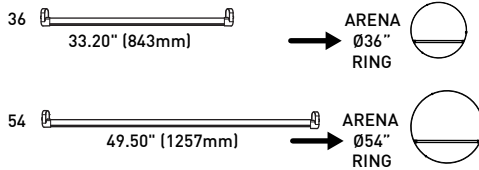

INSTALLATION MAINTENANCE

SLICE 8293 ARENA 8200 LIGHT SOURCE / SOURCE LUMINEUSE

SIZES :

The SLICE 36 fits only on ARENA 8200-36 (36" RING)
The SLICE 54 fits only on ARENA 8200-54 (54" RING)

ROTATE ENDS IF NEEDED FOR UPPER OR LOWER POSITION ON THE ARENA RING.
/ TOURNER EMBOUTS SI BESOIN POUR POSITIONNER EN HAUT OU EN BAS DE L'ANNEAU.

CAPACITY

UP TO 4 SLICE CAN FIT ON AN ARENA RING : 2 IN UPPER POSITION + 2 IN LOWER POSITION. OTHER ARENA COMPATIBLE LIGHTSOURCES CAN ALSO BE INSTALLED ON THE SAME ARENA RING (MAXIMUM 90 WATTS).

EACH ARENA (8200) RING STRUCTURE (36" OR 54") HAS A MAXIMUM CAPACITY OF 90W DC OF TOTAL LIGHT SOURCE WATTS. ADD ALL LIGHTSOURCE WATTS (FIND WATTAGE ON LIGHTSOURCE LABEL OR IN SPECIFICATION SHEETS) ON AN ARENA RING TO CALCULATE TOTAL DC LOAD.

WEIGHT

SLICE 8293-36" : 1.24lbs [560g], SLICE 8293-54" : 1.65lbs [750g]
ARENA RING 36" : 24lbs (10.9kg) / With 4 SLICE 36" Light sources : 29lbs (13.1kg)
ARENA RING 54" : 40lbs (18.2kg) / With 4 SLICE 54" Light sources : 46.6lbs (21.2kg)