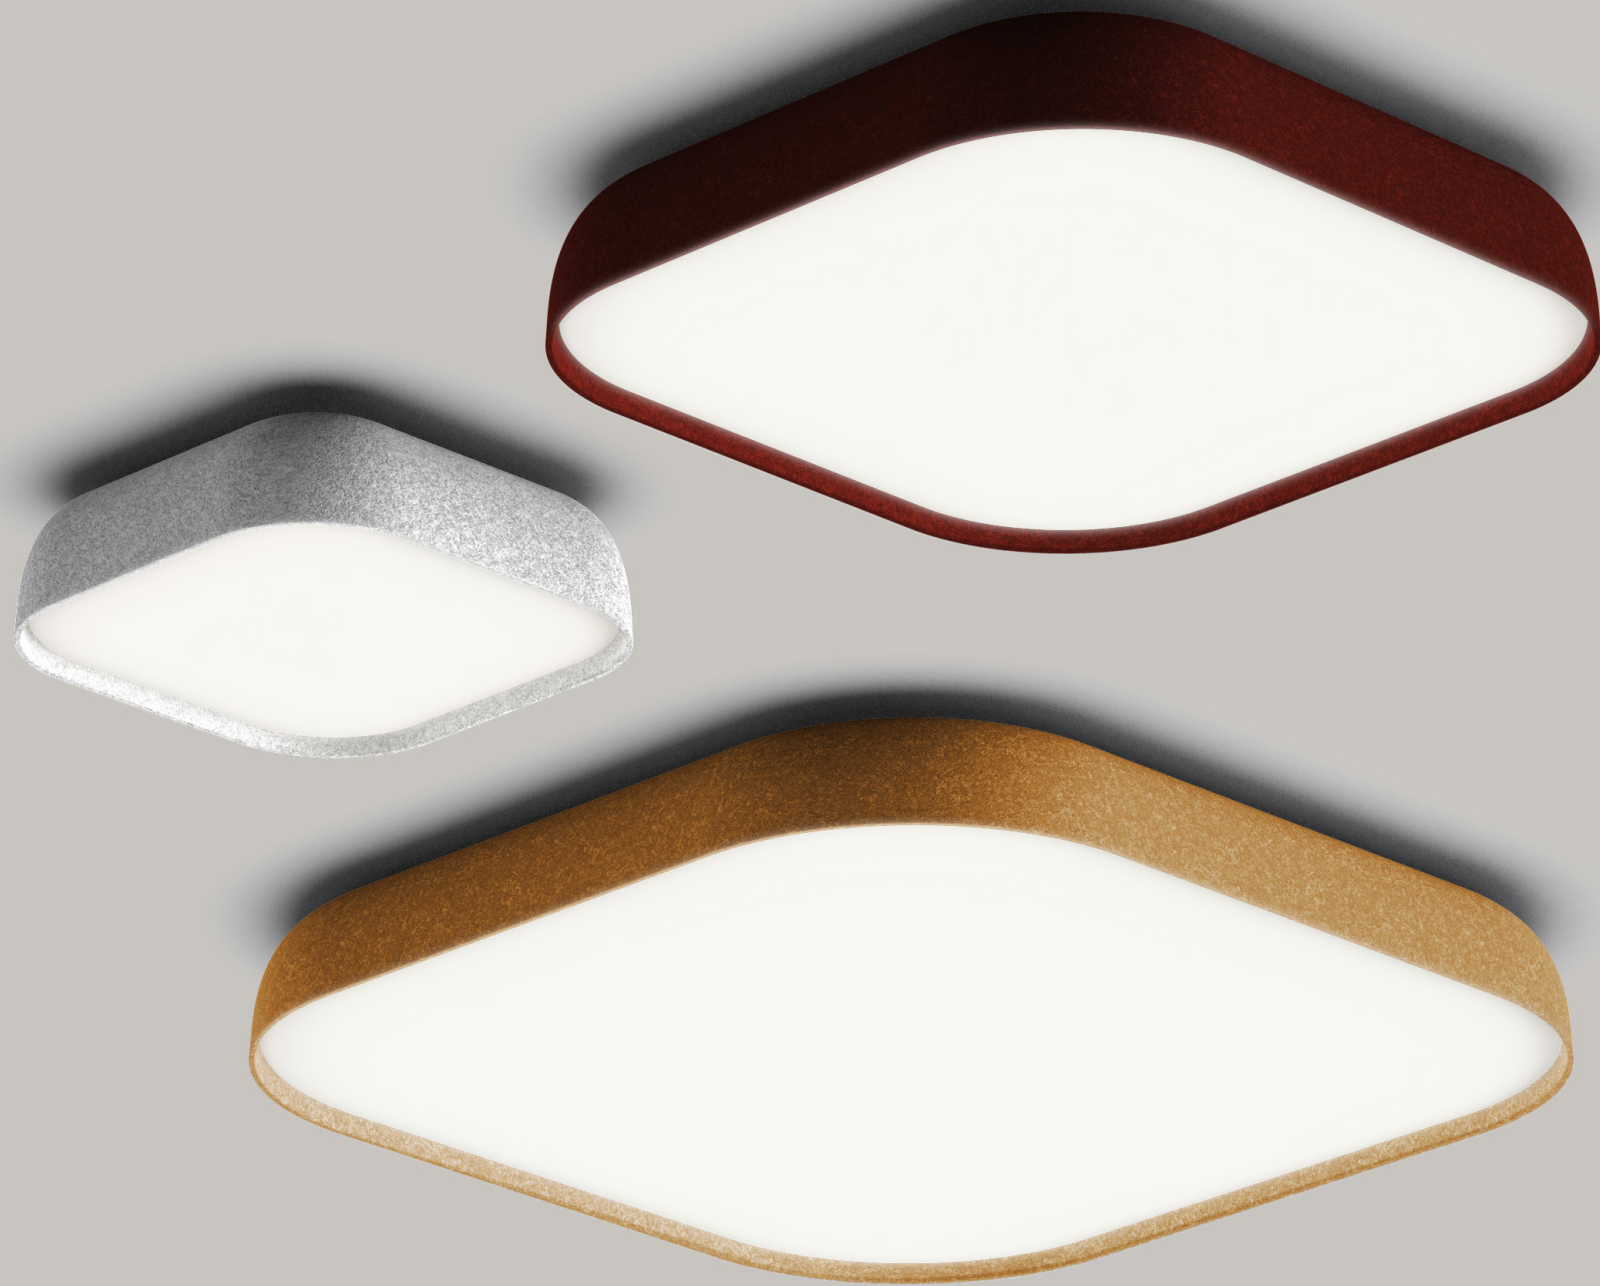

CIRRA | [CIRRA.EUREKALIGHTING.COM](https://cirra.eurekalighting.com)

FOLLOW US FOR INSPIRATION,
IDEAS AND NEWS:

SIGN UP TO BE THE FIRST TO KNOW
ABOUT NEW EUREKA LUMINAIRES: