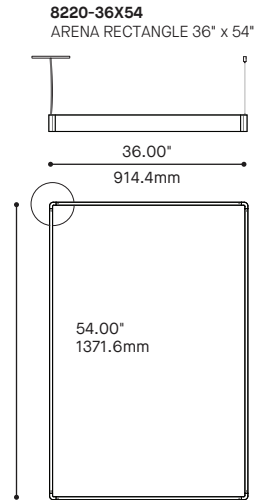

8220	36"	54"	96"	190"	380"
36"	90W				
54"		180W			
96"			180W	360W	540W
190"					
380"					720W

ARENA
SQUARE 8220
MAXIMUM DC LOAD SEE TABLE
MAXIMUM TOTAL WEIGHT PER SECTION 25 LBS

LIGHT SOURCES							
BEAM 8290	GLOW 8291	AIM 8292	SLICE-SQ 8296-36	SLICE-SQ 8296-54	BALL 8295	CONE 8294	ADAPTER TAA
8W DC	8W DC	8W DC	8W DC	11W DC	8W DC	11W DC	SEE SPEC SHEET
0.62 LBS	0.70 LBS	0.61 LBS	2.22 LBS	3.50 LBS	0.48 LBS	0.88 LBS	

* FOR CHICAGO PLENUM INSTALLATION, PLEASE CONTACT YOUR EUREKA REPRESENTATIVE

ARENA SQUARE 8220

CONFIGURATIONS

8220-36X36
ARENA SQUARE 36" x 36"

8220-54X54
ARENA SQUARE 54" x 54"

8220-96X96
ARENA SQUARE 96" x 96"

8220-380X380
ARENA SQUARE 380" x 380"

8220-190X190
ARENA SQUARE 190" x 190"

ARENA RECTANGLE 8220 1/2

CONFIGURATIONS

ARENA RECTANGLE 8220 2/2

CONFIGURATIONS

8220-96X380
ARENA SQUARE 96" x 380"

8220-54X380
ARENA RECTANGLE 54" x 380"

8220-36X380
ARENA RECTANGLE 36" x 380"

8220-190X380
ARENA RECTANGLE 190" x 380"