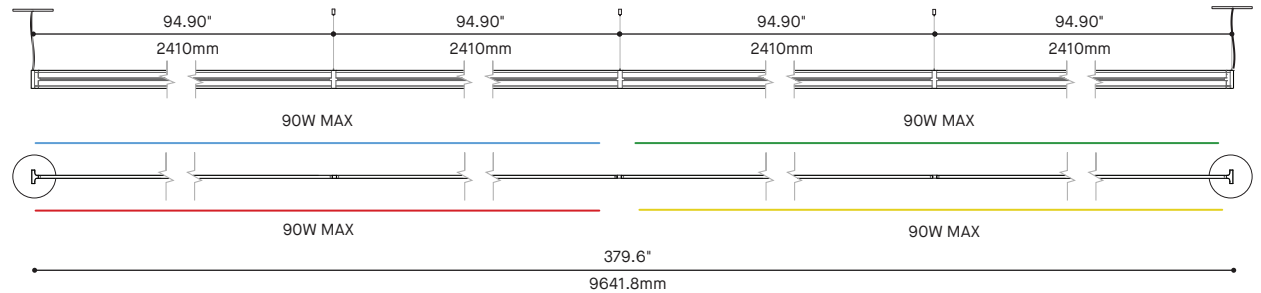

* FOR CHICAGO PLENUM INSTALLATION, PLEASE CONTACT YOUR EUREKA REPRESENTATIVE

ARENA STRAIGHT 8210

CONFIGURATIONS

8210-36
ARENA STRAIGHT 36"

8210-54
ARENA STRAIGHT 54"

8210-70
ARENA STRAIGHT 70.4"

8210-96
ARENA STRAIGHT 96"

8210-158
ARENA STRAIGHT 158.78"

8210-190
ARENA STRAIGHT 190.39"

8210-284
ARENA STRAIGHT 284.7"

8210-380
ARENA STRAIGHT 379.6"

ARENA SQUARE & RECTANGLE 8220

PROJECT PROJÉT
SPEC TYPE
NOTES

FINISH FINI

BLKE