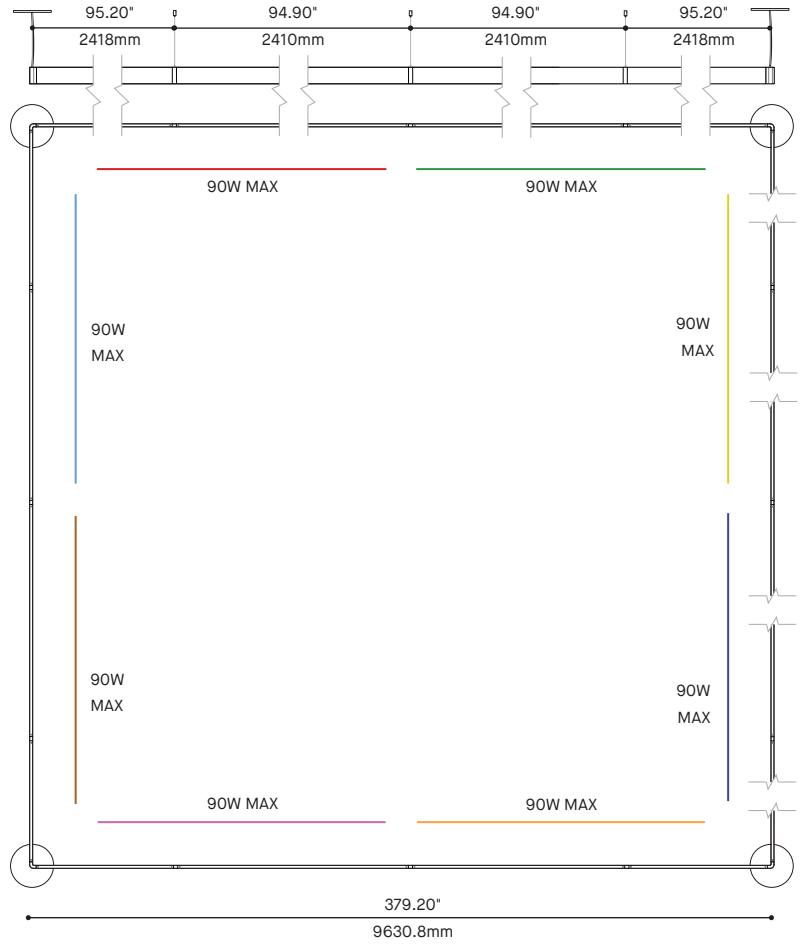

* FOR CHICAGO PLENUM INSTALLATION, PLEASE CONTACT YOUR EUREKA REPRESENTATIVE

ARENA SQUARE 8220

CONFIGURATIONS

8220-36X36
ARENA SQUARE 36" x 36"

8220-54X54
ARENA SQUARE 54" x 54"

8220-96X96
ARENA SQUARE 96" x 96"

8220-380X380
ARENA SQUARE 380" x 380"

8220-190X190
ARENA SQUARE 190" x 190"

ARENA RECTANGLE 8220 1/2

CONFIGURATIONS

ARENA RECTANGLE 8220 2/2

CONFIGURATIONS

8220-96X380
ARENA SQUARE 96" x 380"

8220-54X380
ARENA RECTANGLE 54" x 380"