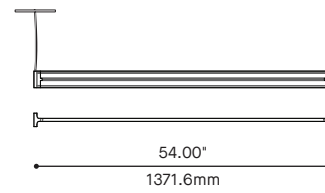

* FOR CHICAGO PLENUM INSTALLATION, PLEASE CONTACT YOUR EUREKA REPRESENTATIVE

ARENA STRAIGHT 8210

CONFIGURATIONS

8210-36
ARENA STRAIGHT 36"

8210-54
ARENA STRAIGHT 54"

8210-70
ARENA STRAIGHT 70.4"

8210-96
ARENA STRAIGHT 96"