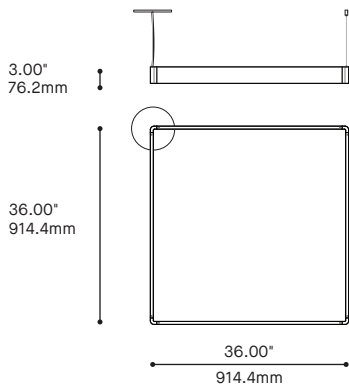

ARENA SQUARE 8220

CONFIGURATIONS

8220-36X36
ARENA SQUARE 36" x 36"