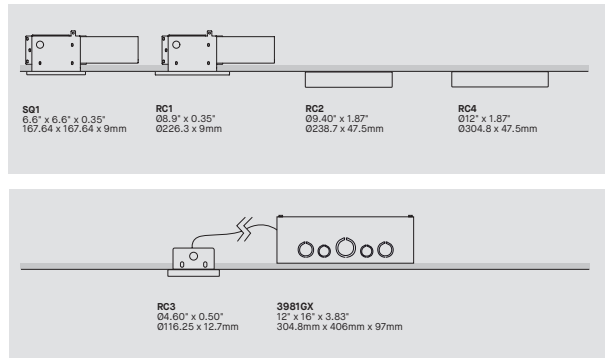

MOUNTING OPTION OPTION DE MONTAGE

ACCESSORY ACCESSOIRE

- **3981C** 1 JUNCTION BOX FOR 90W RECESSED DRIVER
- **3981D** 1 JUNCTION BOX FOR 180W RECESSED DRIVER
- **3981D2** 2 JUNCTION BOX FOR 360W RECESSED DRIVER
- **3981GA** 1 REMOTE DRIVER BOX 12"X16" FOR MOUNTING RC3 FOR DC LOAD 90W
- **3981GB** 1 REMOTE DRIVER BOX 12"X16" FOR MOUNTING RC3 FOR DC LOAD 180W
- **3981GB2** 2 REMOTE DRIVER BOXES 12"X16" FOR MOUNTING RC3 FOR DC LOAD 360W
- **39NLAA*** NLIGHT AIR GEN 2 REMOTE CONTROLLER (NOT AVAILABLE WITH MOUNTING OPTION RC3)
- **39NLWA*** NLIGHT WIRED REMOTE CONTROLLER (NOT AVAILABLE WITH MOUNTING OPTION RC3)

* FOR CHICAGO PLENUM INSTALLATION, PLEASE CONTACT YOUR EUREKA REPRESENTATIVE