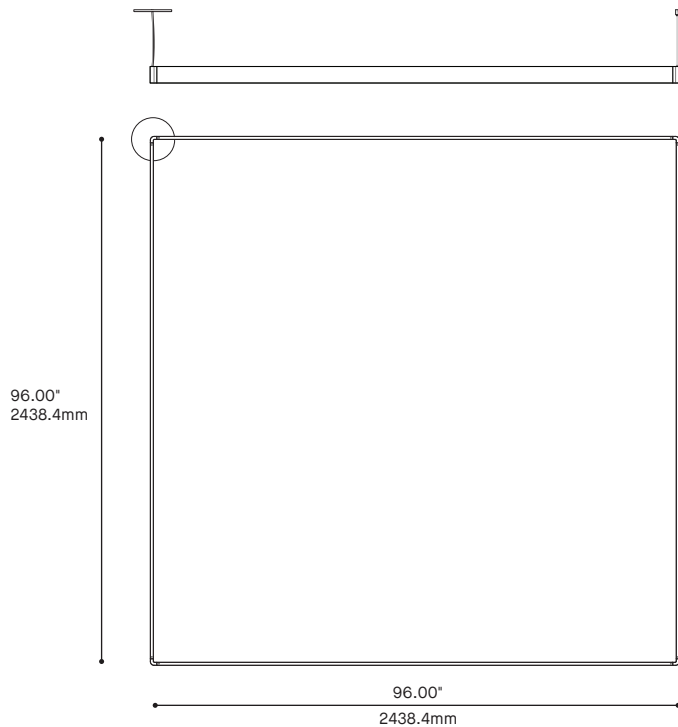

8220-380X380
ARENA SQUARE 380" x 380"

8220-190X190
ARENA SQUARE 190" x 190"

ARENA RECTANGLE 8220 1/2

CONFIGURATIONS

ARENA RECTANGLE 8220 2/2

CONFIGURATIONS

8220-96X380
ARENA SQUARE 96" x 380"

8220-54X380
ARENA RECTANGLE 54" x 380"