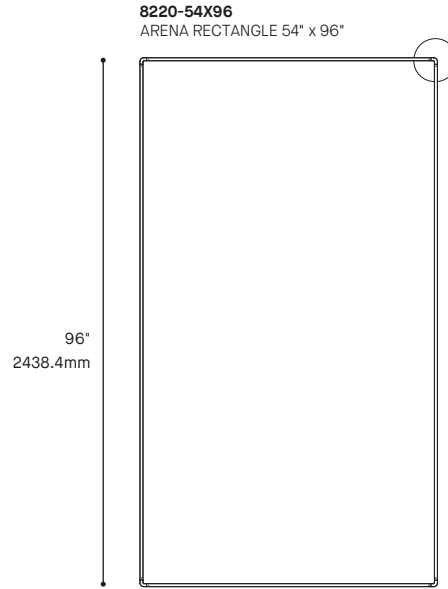

8220-380X380
ARENA SQUARE 380" x 380"

8220-190X190
ARENA SQUARE 190" x 190"

ARENA RECTANGLE 8220 1/2

CONFIGURATIONS

ARENA RECTANGLE 8220 2/2

CONFIGURATIONS

8220-96X380
ARENA SQUARE 96" x 380"

8220-54X380
ARENA RECTANGLE 54" x 380"

8220-36X380
ARENA RECTANGLE 36" x 380"

8220-190X380
ARENA RECTANGLE 190" x 380"