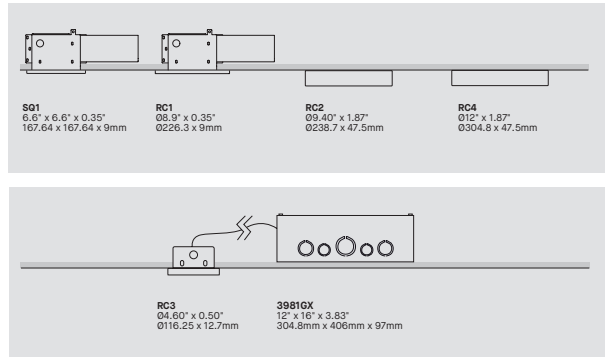

MOUNTING OPTION OPTION DE MONTAGE

ACCESSORY ACCESSOIRE

- **3981C** 1 JUNCTION BOX FOR 90W RECESSED DRIVER
- **3981D** 1 JUNCTION BOX FOR 180W RECESSED DRIVER
- **3981D2** 2 JUNCTION BOX FOR 360W RECESSED DRIVER
- **3981D4** 4 JUNCTION BOXES FROM 540W TO 740W RECESSED DRIVER
- **3981GA** 1 REMOTE DRIVER BOX 12"X16" FOR MOUNTING RC3 FOR DC LOAD 90W
- **3981GB** 1 REMOTE DRIVER BOX 12"X16" FOR MOUNTING RC3 FOR DC LOAD 180W
- **3981GB2** 2 REMOTE DRIVER BOXES 12"X16" FOR MOUNTING RC3 FOR DC LOAD 360W
- **3981GB3** 3 REMOTE DRIVER BOXES 12"X16" FOR MOUNTING RC3 FOR DC LOAD 540W
- **3981GB4** 4 REMOTE DRIVER BOXES 12"X16" FOR MOUNTING RC3 FOR DC LOAD 720W
- **39NLAA*** NLIGHT AIR GEN 2 REMOTE CONTROLLER (NOT AVAILABLE WITH MOUNTING OPTION RC3)
- **39NLWA*** NLIGHT WIRED REMOTE CONTROLLER (NOT AVAILABLE WITH MOUNTING OPTION RC3)

* FOR CHICAGO PLENUM INSTALLATION, PLEASE CONTACT YOUR EUREKA REPRESENTATIVE