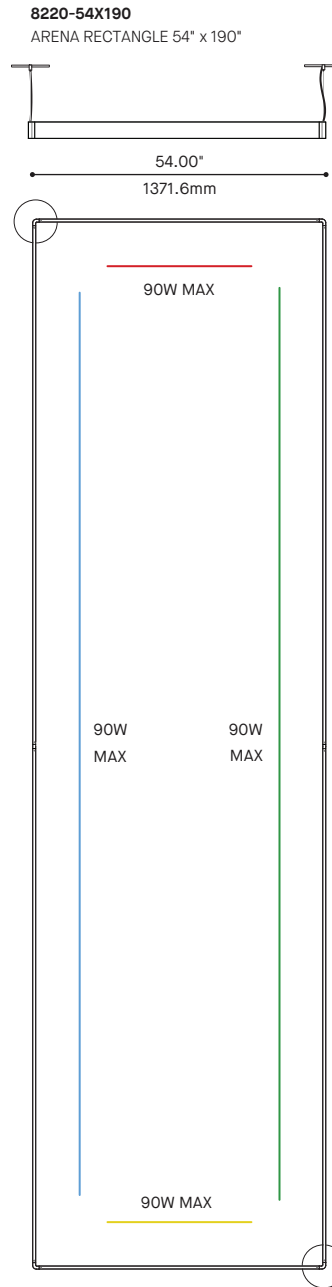

RCC

ORDERING SPECIFICATION SPÉCIFICATION DE COMMANDE

CODE

STANDARD MODEL MODÈLE STANDARD

8210-36	ARENA STRAIGHT 36"
8210-54	ARENA STRAIGHT 54"
8210-70	ARENA STRAIGHT 70" (2 SECTIONS CONNECTED WITH 1 JOINER)
8210-96	ARENA STRAIGHT 96"
8210-158	ARENA STRAIGHT 158" (3 SECTIONS CONNECTED WITH 2 JOINERS)
8210-190	ARENA STRAIGHT 190" (2 SECTIONS CONNECTED WITH 1 JOINER)
8210-285	ARENA STRAIGHT 285" (3 SECTIONS CONNECTED WITH 2 JOINERS)
8210-380	ARENA STRAIGHT 380" (4 SECTIONS CONNECTED WITH 3 JOINERS)

8220-380X380
ARENA SQUARE 380" x 380"

8220-190X190
ARENA SQUARE 190" x 190"

ARENA RECTANGLE 8220 1/2

CONFIGURATIONS

ARENA RECTANGLE 8220 2/2

CONFIGURATIONS

8220-96X380
ARENA SQUARE 96" x 380"

8220-54X380
ARENA RECTANGLE 54" x 380"