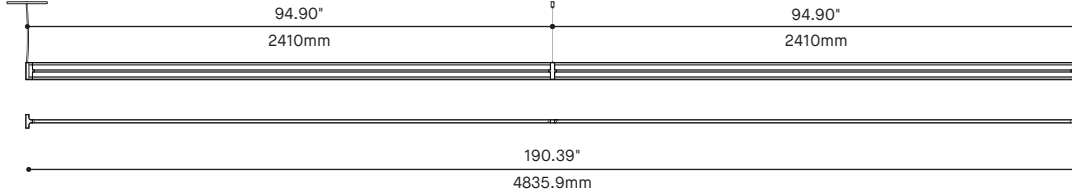

8210-190
ARENA STRAIGHT 190.39"