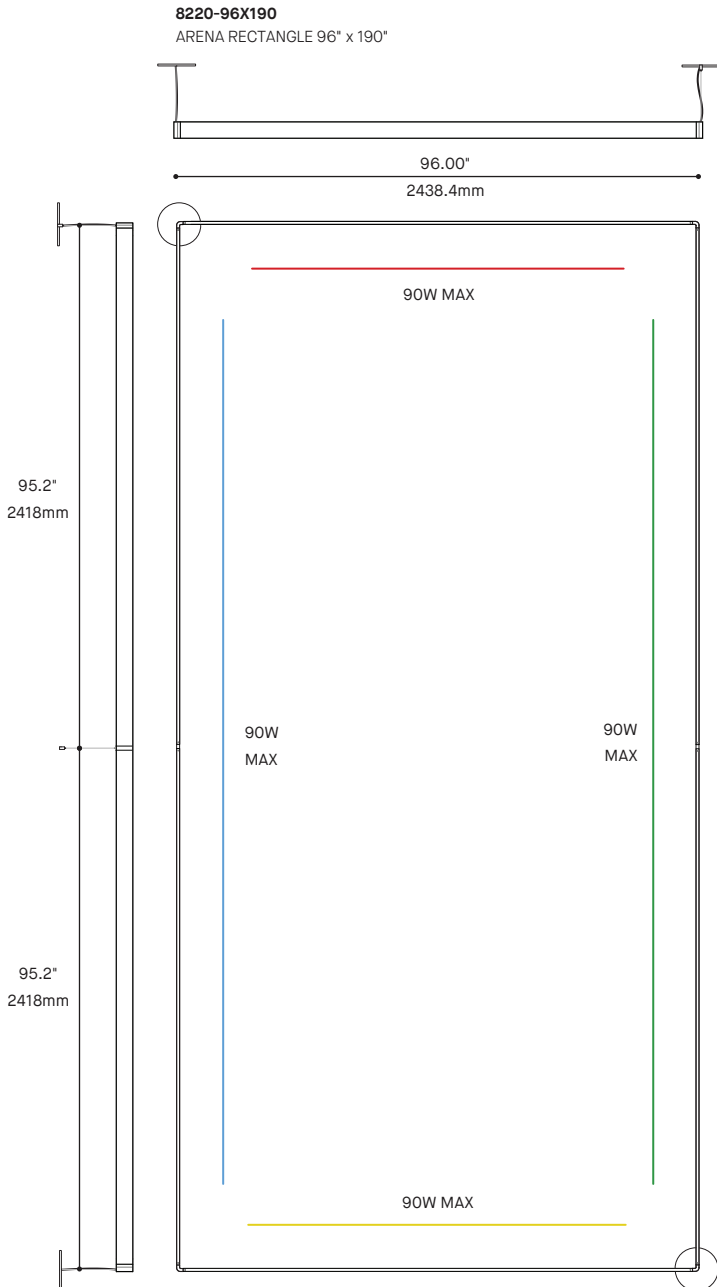

8220-380X380
ARENA SQUARE 380" x 380"

8220-190X190
ARENA SQUARE 190" x 190"

ARENA RECTANGLE 8220 1/2

CONFIGURATIONS

ARENA RECTANGLE 8220 2/2

CONFIGURATIONS

8220-96X380
ARENA SQUARE 96" x 380"

8220-54X380
ARENA RECTANGLE 54" x 380"

8220-36X380
ARENA RECTANGLE 36" x 380"

8220-190X380
ARENA RECTANGLE 190" x 380"