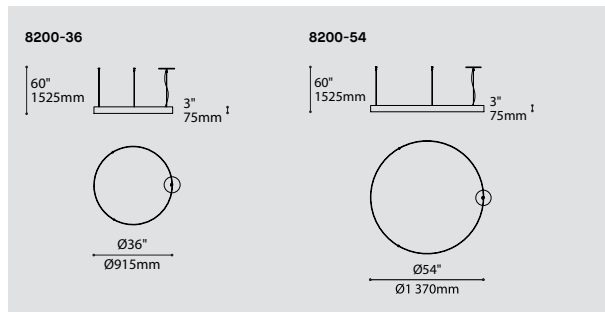

ORDERING SPECIFICATION SPÉCIFICATION DE COMMANDE

CODE

MODEL MODÈLE

8200-36 ARENA 36"
8200-54 ARENA 54"

MAXIMUM DC LOAD PUISSANCE MAXIMALE DC

90W 90 WATT DC
TOTAL DC LOAD OF INSTALLED LIGHT SOURCES MUST NOT EXCEED 90W. (see mapping page)

RING
ARENA 8200-36 & 8200-54
MAXIMUM DC LOAD 90W

LIGHT SOURCES				
BEAM 8290	GLOW 8291	AIM 8292	SLICE RD 8293-36	SLICE RD 8293-54
8W DC	8W DC	8W DC	8W DC	11W DC

VOLTAGE VOLTAGE

120V 120 VOLT
277V 277 VOLT

CONTROL OPTION OPTION DE CONTRÔLE

DV 0-10V DIMMING (120V-277V)
NLTAIR2* NLIGHT AIR CONTROL GEN 2 (NOT AVAILABLE WITH MOUNTING OPTION RC3)
NLIGHT* NLIGHT WIRED CONTROL (NOT AVAILABLE WITH MOUNTING OPTION RC3)
LED DIMMING DRIVER IS STANDARD IN THIS PRODUCT
*NLIGHT INTEGRATION REQUIRES A REMOTE POWER PACK (39NLAA & 39NLWA AS BELOW FOR NLIGHT). REFER TO NLIGHT GUIDE AND INSTALLATION SHEET FOR ALL REQUIREMENTS.

DRIVER POSITION POSITION DE L'ALIMENTATION

RDP * RECESSED DRIVER
* 3981C IS REQUIRED

CABLE CÂBLE

AC AIRCRAFT MOUNTING & CLEAR CABLE, FIELD ADJUSTABLE

CABLE LENGTH LONGUEUR DE CÂBLE

60 60" AIRCRAFT CABLE (STD LENGTH)
** CUSTOM AIRCRAFT CABLE LENGTH (PLEASE SPECIFY)
FOR OVERALL LENGTH, PLEASE CONTACT YOUR EUREKA REPRESENTATIVE.

MOUNTING MONTAGE

RC1 ROUND CANOPY ON JBOX FOR RECESSED DRIVERS 0.5" (2475C)
RC2 ROUND SURFACE SCREWLESS CANOPY 1.87" (2475I)
RC3 ROUND SURFACE SCREWLESS CANOPY 0.50" FOR REMOTE DRIVER BOX 12"X16" (2471C)
* PAIR WITH ACCESSORY 3981GA

MOUNTING CABLE OPTION OPTION DE MONTAGE DE CÂBLE

IF NO OPTION IS SELECTED, AN OFF-CENTERED ROUND CANOPY WITH STRAIGHT AIRCRAFT CABLES IS STANDARD
RCC CENTERED ROUND CANOPY - STRAIGHT AIRCRAFT CABLES

CANOPY FINISH FINI PAVILLON

BLKE BLACK FINE TEXTURE
WHE WHITE FINE TEXTURE

POWER CORD FINISH FINI CÂBLE D'ALIMENTATION

BLK BLACK POWER CORD
WH WHITE POWER CORD
CLR CLEAR POWER CORD

RING FINISH FINI DE L'ANNEAU

BLKE BLACK FINE TEXTURE
WHE WHITE FINE TEXTURE

ACCESSORY ACCESSOIRE

3981C JUNCTION BOX FOR RECESSED DRIVER OPTION SQ1 OR RC1
3981GA REMOTE DRIVER BOX 12"X16" FOR MOUNTING RC3 FOR DC LOAD 90W
39NLAA* NLIGHT AIR GEN 2 REMOTE CONTROLLER (NOT AVAILABLE WITH MOUNTING OPTION RC3)
39NLWA* NLIGHT WIRED REMOTE CONTROLLER (NOT AVAILABLE WITH MOUNTING OPTION RC3)
* FOR CHICAGO PLENUM INSTALLATION, PLEASE CONTACT YOUR EUREKA REPRESENTATIVE.

SPECIFICATION