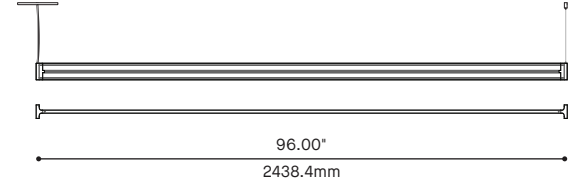

* FOR CHICAGO PLENUM INSTALLATION, PLEASE CONTACT YOUR EUREKA REPRESENTATIVE

ARENA STRAIGHT 8210

CONFIGURATIONS

8210-36
ARENA STRAIGHT 36"

8210-54
ARENA STRAIGHT 54"

8210-70
ARENA STRAIGHT 70.4"

8210-96
ARENA STRAIGHT 96"