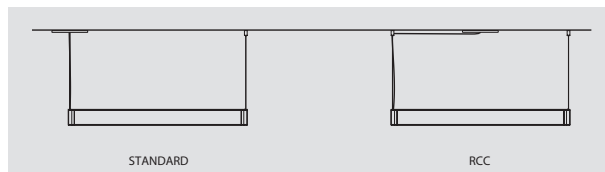

MOUNTING CABLE OPTION OPTION DE MONTAGE DE CÂBLE

STANDARD

RCC

ORDERING SPECIFICATION SPÉCIFICATION DE COMMANDE

CODE

STANDARD MODEL MODÈLE STANDARD

8220-36X36	ARENA SQUARE 36X36"	8220-36X190	ARENA RECTANGLE 36X190"
8220-54X54	ARENA SQUARE 54X54"	8220-54X190	ARENA RECTANGLE 54X190"
8220-96X96	ARENA SQUARE 96X96"	8220-96X190	ARENA RECTANGLE 96X190"
8220-190X190	ARENA SQUARE 190X190"	8220-36X380	ARENA RECTANGLE 36X380"
8220-380X380	ARENA SQUARE 380X380"	8220-54X380	ARENA RECTANGLE 54X380"
8220-36X54	ARENA RECTANGLE 36X54"	8220-96X380	ARENA RECTANGLE 96X380"
8220-36X96	ARENA RECTANGLE 36X96"	8220-190X380	ARENA RECTANGLE 190X380"
8220-54X96	ARENA RECTANGLE 54X96"		

FOR CUSTOM SIZES, PLEASE CONTACT YOUR EUREKA REPRESENTATIVE.

DC LOAD PUISSANCE MAXIMALE DC

90W	1 CANOPY / 1 DRIVER OF 90W
180W	1 CANOPY / 2 DRIVERS OF 90W
360W	2 CANOPY / 4 DRIVERS OF 90W
540W	4 CANOPY / 6 DRIVERS OF 90W
720W	4 CANOPY / 8 DRIVERS OF 90W

8220	36"	54"	96"	190"	380"
36"	90W				
54"		180W			
96"			180W	360W	540W
190"					
380"					720W

ARENA
SQUARE 8220
MAXIMUM DC LOAD SEE TABLE
MAXIMUM TOTAL WEIGHT PER SECTION 25 LBS

LIGHT SOURCES							
BEAM 8290	GLOW 8291	AIM 8292	SLICE-SQ 8296-36	SLICE-SQ 8296-54	BALL 8295	CONE 8294	ADAPTER TAA
8W DC	8W DC	8W DC	8W DC	11W DC	8W DC	11W DC	SEE SPEC SHEET
0.62 LBS	0.70 LBS	0.61 LBS	2.22 LBS	3.50 LBS	0.48 LBS	0.88 LBS	

VOLTAGE VOLTAGE

120V	120 VOLT
277V	277 VOLT

CONTROL OPTIONS OPTION DE CONTRÔLE

DV	0-10V DIMMING (120V-277V)
NLTAIR2*	NLIGHT AIR CONTROL GEN2 (NOT AVAILABLE WITH MOUNTING OPTION RC3)
NLIGHT*	NLIGHT WIRED CONTROL (NOT AVAILABLE WITH MOUNTING OPTION RC3)
	LED DIMMING DRIVER IS STANDARD IN THIS PRODUCT
	*NLIGHT INTEGRATION REQUIRES A REMOTE POWER PACK (39NLAA & 39NLWA AS BELOW FOR NLIGHT). REFER TO NLIGHT GUIDE AND INSTALLATION SHEET FOR ALL REQUIREMENTS.

CABLE CÂBLE

AC	AIRCRAFT CABLE & POWER CORD, FIELD ADJUSTABLE

AC

CABLE LENGTH LONGUEUR DE CÂBLE

60	60" AIRCRAFT CABLE (STD LENGTH)
**	CUSTOM AIRCRAFT CABLE LENGTH (PLEASE SPECIFY)
	FOR OVERALL LENGTH, PLEASE CONTACT YOUR EUREKA REPRESENTATIVE.

MOUNTING MONTAGE

SQ1	SQUARE CANOPY ON JBOX FOR RECESSED DRIVERS 6.6" (2437B) (PAIR WITH 3981C OR 3981D)
RC1	ROUND CANOPY ON JBOX FOR RECESSED DRIVERS 8.9" (2404B) (PAIR WITH 3981C OR 3981D)
RC2	ROUND SURFACE SCREWLESS CANOPY 9.4" FOR 90W ONLY (2475I)
RC3	ROUND SURFACE SCREWLESS CANOPY 4.6" FOR REMOTE DRIVER BOX 12"X16" (2471C) (PAIR WITH ACCESSORY 3981GA OR 3981GB)
RC4	ROUND SURFACE SCREWLESS CANOPY 12" FOR 180W OR 360W (2477I)

MOUNTING CABLE OPTION OPTION DE MONTAGE DE CÂBLE

RCC	FLOATING CANOPY - STRAIGHT AIRCRAFT CABLES IF NO OPTION IS SELECTED, A CANOPY AT CORNERS OF THE FIXTURE WITH AIRCRAFT CABLES IS STANDARD

CANOPY & GRIPPERS FINISH FINI PAVILLON ET ATTACHES

BLKE	BLACK FINE TEXTURE
WHE	WHITE FINE TEXTURE

POWER CORD FINISH FINI CÂBLE D'ALIMENTATION

BLK	BLACK POWER CORD
WH	WHITE POWER CORD
CLR	CLEAR POWER CORD

FRAME FINISH FINI DU CADRE

BLKE	BLACK FINE TEXTURE
WHE	WHITE FINE TEXTURE