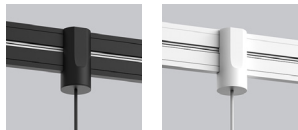

ADAPTER FINISH FINI DE L'ADAPTATEUR

BLKE WHE