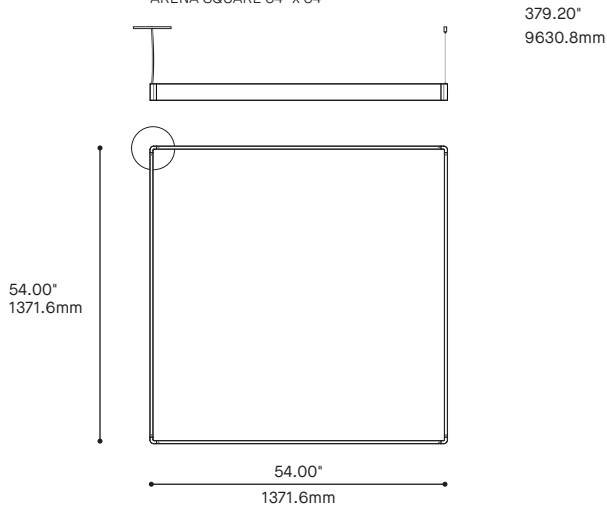

* FOR CHICAGO PLENUM INSTALLATION, PLEASE CONTACT YOUR EUREKA REPRESENTATIVE

ARENA SQUARE 8220

CONFIGURATIONS

8220-36X36
ARENA SQUARE 36" x 36"

8220-54X54
ARENA SQUARE 54" x 54"

8220-96X96
ARENA SQUARE 96" x 96"

8220-380X380
ARENA SQUARE 380" x 380"

8220-190X190
ARENA SQUARE 190" x 190"

ARENA RECTANGLE 8220 1/2

CONFIGURATIONS

ARENA RECTANGLE 8220 2/2

CONFIGURATIONS

8220-96X380
ARENA SQUARE 96" x 380"

8220-54X380
ARENA RECTANGLE 54" x 380"