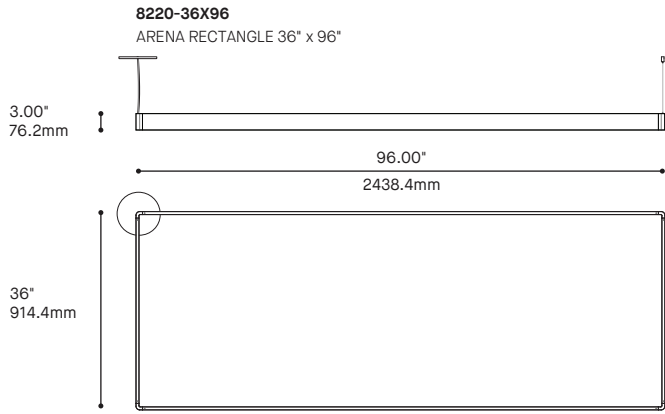

8220-380X380
ARENA SQUARE 380" x 380"

8220-190X190
ARENA SQUARE 190" x 190"

ARENA RECTANGLE 8220 1/2

CONFIGURATIONS

ARENA RECTANGLE 8220 2/2

CONFIGURATIONS

8220-96X380
ARENA SQUARE 96" x 380"

8220-54X380
ARENA RECTANGLE 54" x 380"