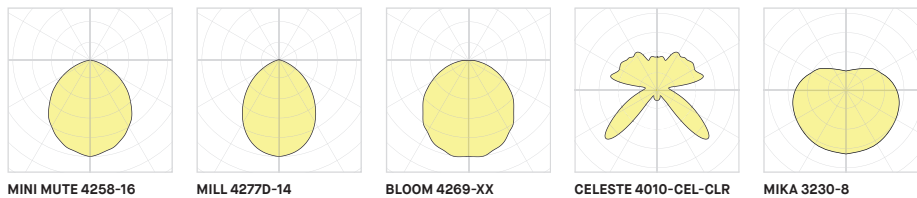

PRODUCT SPECIFICATIONS

SCOUT 4048/4049-XX MINI MUTE 4258-16 MILL 4277D-14 BLOOM 4269-XX CELESTE 4010-CEL1 MIKA 3230-8

PERFORMANCE						
SYSTEM WATTAGE	8 W DC	11 W DC	8 W DC	8 W DC	4 W DC	8 W DC
DELIVERED LUMENS (4000K)	855 LM	707 LM	593 LM	605 TO 797 LM	145 LM	806 LM
EFFICACY	111 LM/W	64.8 LM/W	77 LM/W	78.5 TO 103.5 LM/W	34 LM/W	104.5 LM/W
OTHER INFORMATION						
WEIGHT	MAX 6.05 LBS / 2.65 KG	5.83 LBS / 2.65 KG	11.3 LBS / 4.9 KG	MAX 9.75 LBS / 4.43KG	2.2 LBS / 1 KG	2.2 LBS / 1 KG
L70 (LUMEN MAINTENANCE)	63,000 HRS	60,000 HRS	63,600 HRS	55,000 HRS	60,000 HRS	55,000 HRS
WELL & LEED STANDARD REQUIREMENTS (SEE SPECIFIC PRODUCT SPEC SHEET)						

EFFICACY MULTIPLIERS

CRI	CCT	FACTOR
80+	4000K	1.00
80+	3500K	0.98
80+	3000K	0.94
80+	2700K	0.91
90+	4000K	0.88
90+	3500K	0.85
90+	3000K	0.81
90+	2700K	0.77

LIGHT DISTRIBUTIONAV

TECHNICAL DATA

ARENA - ADAPTATEUR TAA / TAB