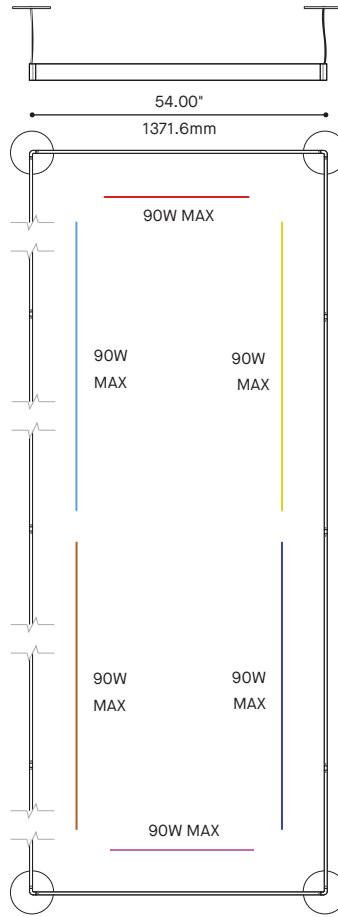

8220	36"	54"	96"	190"	380"
36"	90W				
54"		180W			
96"			180W	360W	540W
190"					
380"					720W

ARENA
SQUARE 8220
MAXIMUM DC LOAD SEE TABLE
MAXIMUM TOTAL WEIGHT PER SECTION 25 LBS

LIGHT SOURCES							
BEAM 8290	GLOW 8291	AIM 8292	SLICE-SQ 8296-36	SLICE-SQ 8296-54	BALL 8295	CONE 8294	ADAPTER TAA
8W DC	8W DC	8W DC	8W DC	11W DC	8W DC	11W DC	SEE SPEC SHEET
0.62 LBS	0.70 LBS	0.61 LBS	2.22 LBS	3.50 LBS	0.48 LBS	0.88 LBS	

8220-380X380
ARENA SQUARE 380" x 380"

8220-190X190
ARENA SQUARE 190" x 190"

ARENA RECTANGLE 8220 1/2

CONFIGURATIONS

ARENA RECTANGLE 8220 2/2

CONFIGURATIONS

8220-96X380
ARENA SQUARE 96" x 380"

8220-54X380
ARENA RECTANGLE 54" x 380"