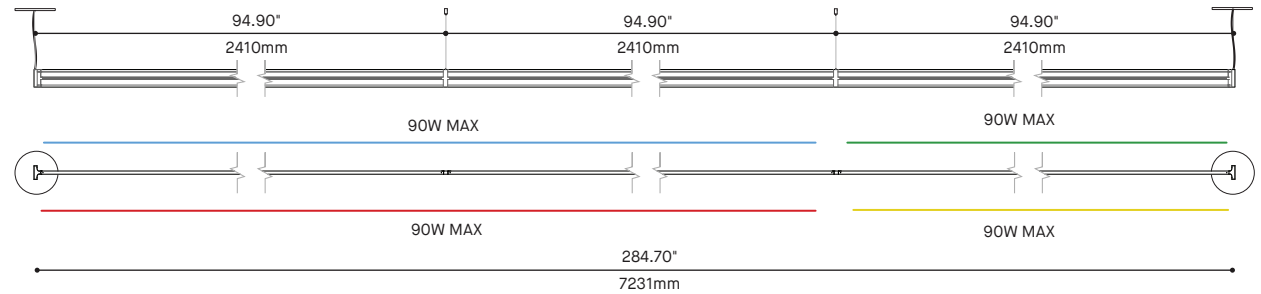

* FOR CHICAGO PLENUM INSTALLATION, PLEASE CONTACT YOUR EUREKA REPRESENTATIVE

ARENA STRAIGHT 8210

CONFIGURATIONS

8210-36
ARENA STRAIGHT 36"

8210-54
ARENA STRAIGHT 54"

8210-70
ARENA STRAIGHT 70.4"

8210-96
ARENA STRAIGHT 96"

8210-158
ARENA STRAIGHT 158.78"

8210-190
ARENA STRAIGHT 190.39"

8210-284
ARENA STRAIGHT 284.7"

8210-380
ARENA STRAIGHT 379.6"

ARENA SQUARE & RECTANGLE 8220

PROJECT PROJÉT
SPEC TYPE
NOTES

FINISH FINI

BLKE