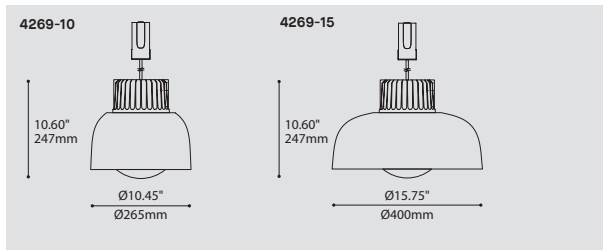

ORDERING SPECIFICATION SPÉCIFICATION DE COMMANDE

MODEL MODÈLE	CODE
4269-10 BLOOM 10"	
4269-15 BLOOM 15"	
LIGHT SOURCE SOURCE LUMINEUSE	LEDA
LEDA SPECIAL OUTPUT FOR ARENA, 8W * TOTAL DC LOAD OF INSTALLED LIGHT SOURCES MUST NOT EXCEED 90W OR 180W DEPENDING ON THE SELECTED OPTION	
COLOR TEMPERATURE TEMPÉRATURE DE COULEUR	
27* 2700K	
30 3000K	
35 3500K	
40 4000K	
*LONGER LEAD TIME MAY APPLY, PLEASE CONTACT YOUR EUREKA REPRESENTATIVE	
COLOR RENDERING INDEX INDICE DE RENDU DE COULEUR (IRC)	
80 80+ CRI	
90* 90+ CRI	
*LONGER LEAD TIME MAY APPLY, PLEASE CONTACT YOUR EUREKA REPRESENTATIVE	
CABLE CÂBLE	C
C BLACK CABLE, FIELD ADJUSTABLE	
CABLE LENGTH LONGUEUR DE CÂBLE	
24 24" CABLE (STD LENGTH)	
** CUSTOM CABLE LENGTH (PLEASE SPECIFY)	
MOUNTING MONTAGE	
TAA ARENA ADAPTOR FOR ARENA SQUARE & RECTANGLE 8220 & ARENA STRAIGHT 8210	
TAB ARENA ADAPTOR FOR ARENA RING 8200	
ADAPTER FINISH FINI ADAPTATEUR	
BLKE BLACK FINE TEXTURED	
WHE WHITE FINE TEXTURED	
POWER CORD FINISH FINI ADAPTATEUR	
BLK BLACK POWER CORD	
WH WHITE POWER CORD	
SHADE FINISH FINI CYLINDRE	
BLKE BLACK FINE TEXTURED	
WHE WHITE FINE TEXTURED	
LGE LIGHT GREY FINE TEXTURED	
PGE PALE GREEN FINE TEXTURED	
NBE NAVY BLUE FINE TEXTURED	
RAL* PLEASE SPECIFY RAL CODE	
*LONGER LEAD TIME MAY APPLY, PLEASE CONTACT YOUR EUREKA REPRESENTATIVE	
DIFFUSER FINISH FINI DIFFUSEUR	WH
WH WHITE	