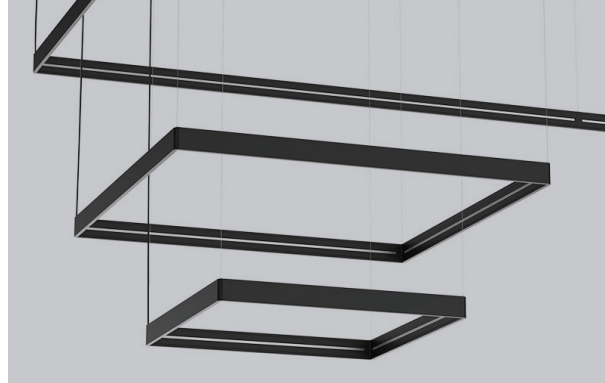

8210-158
ARENA STRAIGHT 158.78"

8210-190
ARENA STRAIGHT 190.39"

8210-284
ARENA STRAIGHT 284.7"

8210-380
ARENA STRAIGHT 379.6"

ARENA SQUARE & RECTANGLE 8220

PROJECT PROJÉT
SPEC TYPE
NOTES

FINISH FINI

BLKE