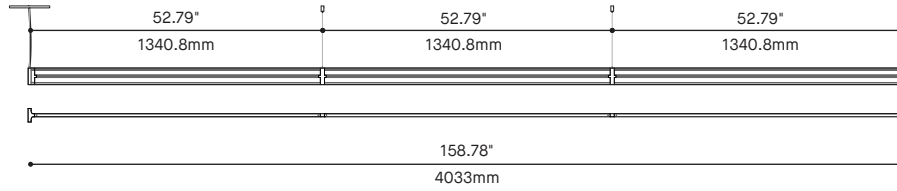

8210-158
ARENA STRAIGHT 158.78"