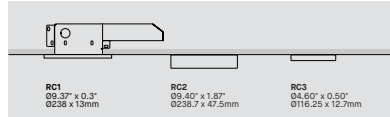

MOUNTING OPTIONS OPTIONS DE MONTAGE