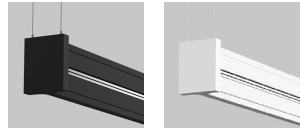

FINISH FINI

BLKE

WHE