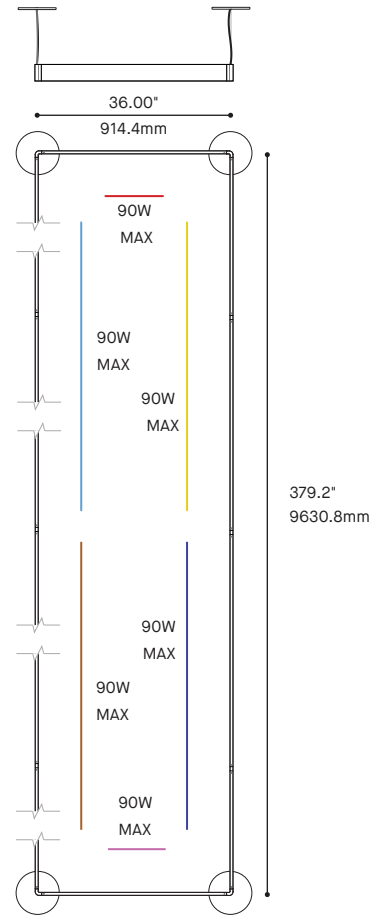

8220-36X380
ARENA RECTANGLE 36" x 380"