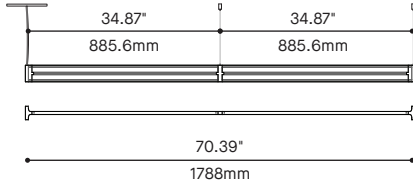

* FOR CHICAGO PLENUM INSTALLATION, PLEASE CONTACT YOUR EUREKA REPRESENTATIVE

ARENA STRAIGHT 8210

CONFIGURATIONS

8210-36
ARENA STRAIGHT 36"

8210-54
ARENA STRAIGHT 54"

8210-70
ARENA STRAIGHT 70.4"

8210-96
ARENA STRAIGHT 96"