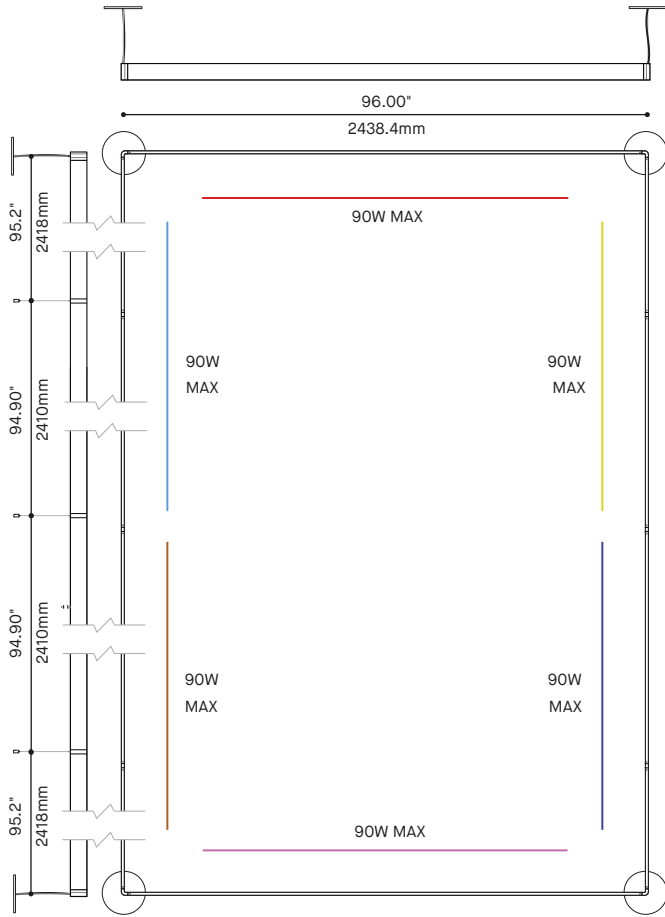

8220-380X380
ARENA SQUARE 380" x 380"

8220-190X190
ARENA SQUARE 190" x 190"

ARENA RECTANGLE 8220 1/2

CONFIGURATIONS

ARENA RECTANGLE 8220 2/2

CONFIGURATIONS

8220-96X380
ARENA SQUARE 96" x 380"

8220-54X380
ARENA RECTANGLE 54" x 380"

8220-36X380
ARENA RECTANGLE 36" x 380"

8220-190X380
ARENA RECTANGLE 190" x 380"