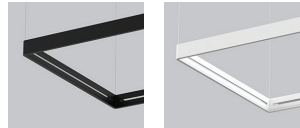

8210-158
ARENA STRAIGHT 158.78"

8210-190
ARENA STRAIGHT 190.39"

8210-284
ARENA STRAIGHT 284.7"

8210-380
ARENA STRAIGHT 379.6"

ARENA SQUARE & RECTANGLE 8220

PROJECT PROJÉT
SPEC TYPE
NOTES

FINISH FINI

BLKE