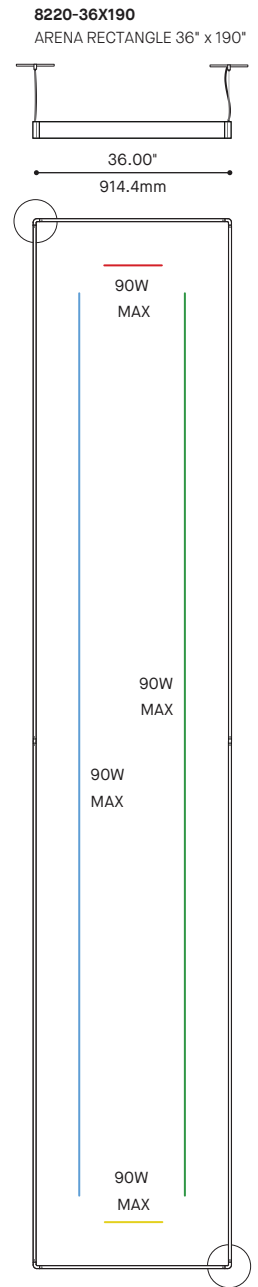

RCC

ORDERING SPECIFICATION SPÉCIFICATION DE COMMANDE

CODE

STANDARD MODEL MODÈLE STANDARD

8210-36	ARENA STRAIGHT 36"
8210-54	ARENA STRAIGHT 54"
8210-70	ARENA STRAIGHT 70" (2 SECTIONS CONNECTED WITH 1 JOINER)
8210-96	ARENA STRAIGHT 96"
8210-158	ARENA STRAIGHT 158" (3 SECTIONS CONNECTED WITH 2 JOINERS)
8210-190	ARENA STRAIGHT 190" (2 SECTIONS CONNECTED WITH 1 JOINER)
8210-285	ARENA STRAIGHT 285" (3 SECTIONS CONNECTED WITH 2 JOINERS)
8210-380	ARENA STRAIGHT 380" (4 SECTIONS CONNECTED WITH 3 JOINERS)

8220-380X380
ARENA SQUARE 380" x 380"

8220-190X190
ARENA SQUARE 190" x 190"

ARENA RECTANGLE 8220 1/2

CONFIGURATIONS

ARENA RECTANGLE 8220 2/2

CONFIGURATIONS

8220-96X380
ARENA SQUARE 96" x 380"

8220-54X380
ARENA RECTANGLE 54" x 380"