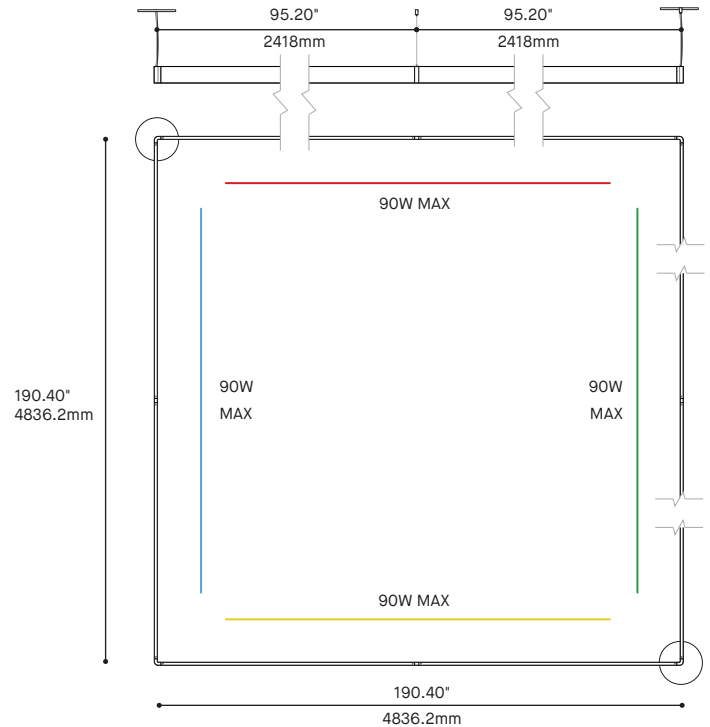

* FOR CHICAGO PLENUM INSTALLATION, PLEASE CONTACT YOUR EUREKA REPRESENTATIVE

ARENA SQUARE 8220

CONFIGURATIONS

8220-36X36
ARENA SQUARE 36" x 36"

8220-54X54
ARENA SQUARE 54" x 54"

8220-96X96
ARENA SQUARE 96" x 96"

8220-380X380
ARENA SQUARE 380" x 380"

8220-190X190
ARENA SQUARE 190" x 190"

ARENA RECTANGLE 8220 1/2

CONFIGURATIONS

ARENA RECTANGLE 8220 2/2

CONFIGURATIONS

8220-96X380
ARENA SQUARE 96" x 380"

8220-54X380
ARENA RECTANGLE 54" x 380"