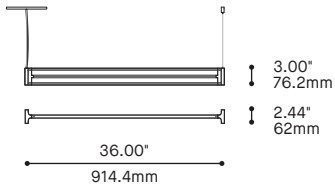

* FOR CHICAGO PLENUM INSTALLATION, PLEASE CONTACT YOUR EUREKA REPRESENTATIVE

ARENA STRAIGHT 8210

CONFIGURATIONS

8210-36
ARENA STRAIGHT 36"

8210-54
ARENA STRAIGHT 54"

8210-70
ARENA STRAIGHT 70.4"

8210-96
ARENA STRAIGHT 96"