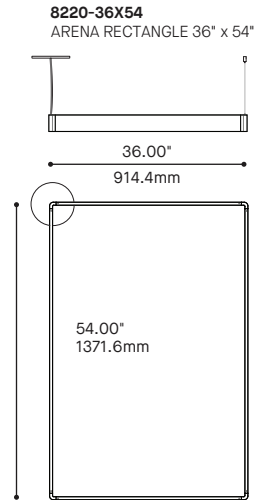

8220	36"	54"	96"	190"	380"
36"	90W				
54"		180W	180W	360W	540W
96"					
190"					
380"					720W

ARENA
SQUARE 8220
MAXIMUM DC LOAD SEE TABLE
MAXIMUM TOTAL WEIGHT PER SECTION 25 LBS

LIGHT SOURCES							
BEAM 8290	GLOW 8291	AIM 8292	SLICE-SQ 8296-36	SLICE-SQ 8296-54	BALL 8295	CONE 8294	ADAPTER TAA
8W DC	8W DC	8W DC	8W DC	11W DC	8W DC	11W DC	SEE SPEC SHEET
0.62 LBS	0.70 LBS	0.61 LBS	2.22 LBS	3.50 LBS	0.48 LBS	0.88 LBS	

* FOR CHICAGO PLENUM INSTALLATION, PLEASE CONTACT YOUR EUREKA REPRESENTATIVE

ARENA SQUARE 8220

CONFIGURATIONS

8220-36X36
ARENA SQUARE 36" x 36"

8220-54X54
ARENA SQUARE 54" x 54"

8220-96X96
ARENA SQUARE 96" x 96"

8220-380X380
ARENA SQUARE 380" x 380"

8220-190X190
ARENA SQUARE 190" x 190"

ARENA RECTANGLE 8220 1/2

CONFIGURATIONS

ARENA RECTANGLE 8220 2/2

CONFIGURATIONS

8220-96X380
ARENA SQUARE 96" x 380"

8220-54X380
ARENA RECTANGLE 54" x 380"

8220-36X380
ARENA RECTANGLE 36" x 380"

8220-190X380
ARENA RECTANGLE 190" x 380"