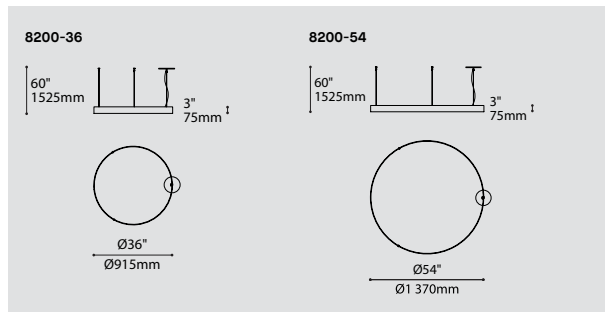

ORDERING SPECIFICATION SPÉCIFICATION DE COMMANDE

CODE

MODEL MODÈLE

8200-36 ARENA 36"
8200-54 ARENA 54"

MAXIMUM DC LOAD PUISSANCE MAXIMALE DC

90W 90 WATT DC

90W

RING
ARENA 8200-36 & 8200-54
MAXIMUM DC LOAD 90W

LIGHT SOURCES				
BEAM 8290	GLOW 8291	AIM 8292	SLICE RD 8293-36	SLICE RD 8293-54
8W DC	8W DC	8W DC	8W DC	11W DC

VOLTAGE VOLTAGE

120V 120 VOLT
277V 277 VOLT

CONTROL OPTION OPTION DE CONTRÔLE

DV 0-10V DIMMING (120V-277V)
NLTAIR2* NLIGHT AIR CONTROL GEN 2 (NOT AVAILABLE WITH MOUNTING OPTION RC3)
NLIGHT* NLIGHT WIRED CONTROL (NOT AVAILABLE WITH MOUNTING OPTION RC3)
LED DIMMING DRIVER IS STANDARD IN THIS PRODUCT
*NLIGHT INTEGRATION REQUIRES A REMOTE POWER PACK (39NLAA & 39NLWA AS BELOW FOR NLIGHT).
REFER TO NLIGHT GUIDE AND INSTALLATION SHEET FOR ALL REQUIREMENTS.

DV

DRIVER POSITION POSITION DE L'ALIMENTATION

RDP * RECESSED DRIVER
* 3981C IS REQUIRED

CABLE CÂBLE

AC AIRCRAFT MOUNTING & CLEAR CABLE, FIELD ADJUSTABLE

AC

CABLE LENGTH LONGUEUR DE CÂBLE

60 60" AIRCRAFT CABLE (STD LENGTH)
** CUSTOM AIRCRAFT CABLE LENGTH (PLEASE SPECIFY)
FOR OVERALL LENGTH, PLEASE CONTACT YOUR EUREKA REPRESENTATIVE.

MOUNTING MONTAGE

RC1 ROUND CANOPY ON JBOX FOR RECESSED DRIVERS 0.5" (2475C)
RC2 ROUND SURFACE SCREWLESS CANOPY 1.87" (2475I)
RC3 ROUND SURFACE SCREWLESS CANOPY 0.50" FOR REMOTE DRIVER BOX 12"X16" (2471C)
* PAIR WITH ACCESSORY 3981GA

RC

MOUNTING CABLE OPTION OPTION DE MONTAGE DE CÂBLE

IF NO OPTION IS SELECTED, AN OFF-CENTERED ROUND CANOPY WITH STRAIGHT AIRCRAFT CABLES IS STANDARD

RCC CENTERED ROUND CANOPY – STRAIGHT AIRCRAFT CABLES

CANOPY FINISH FINI PAVILLON

BLKE BLACK FINE TEXTURE
WHE WHITE FINE TEXTURE

POWER CORD FINISH FINI CÂBLE D'ALIMENTATION

BLK BLACK POWER CORD
WH WHITE POWER CORD
CLR CLEAR POWER CORD

RING FINISH FINI DE L'ANNEAU

BLKE BLACK FINE TEXTURE
WHE WHITE FINE TEXTURE

ACCESSORY ACCESSOIRE

3981C JUNCTION BOX FOR RECESSED DRIVER OPTION SQ1 OR RC1
3981GA REMOTE DRIVER BOX 12"X16" FOR MOUNTING RC3 FOR DC LOAD 90W
39NLAA* NLIGHT AIR GEN 2 REMOTE CONTROLLER (NOT AVAILABLE WITH MOUNTING OPTION RC3)
39NLWA* NLIGHT WIRED REMOTE CONTROLLER (NOT AVAILABLE WITH MOUNTING OPTION RC3)
* FOR CHICAGO PLENUM INSTALLATION, PLEASE CONTACT YOUR EUREKA REPRESENTATIVE.

SPECIFICATION