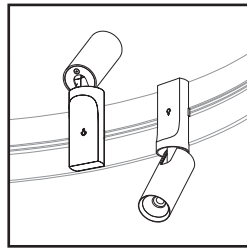

Flip
AIM can be flipped up or down for direct or indirect illumination.