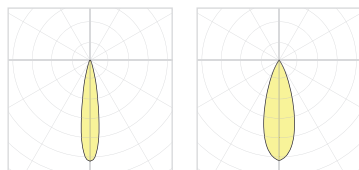

LIGHT DISTRIBUTION

8292-NA

8292-WI