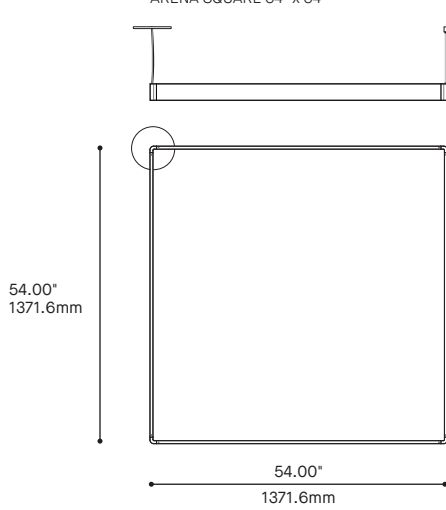

* FOR CHICAGO PLENUM INSTALLATION, PLEASE CONTACT YOUR EUREKA REPRESENTATIVE

ARENA SQUARE 8220

CONFIGURATIONS

8220-36X36
ARENA SQUARE 36" x 36"

8220-54X54
ARENA SQUARE 54" x 54"

8220-96X96
ARENA SQUARE 96" x 96"

8220-380X380
ARENA SQUARE 380" x 380"

8220-190X190
ARENA SQUARE 190" x 190"

ARENA RECTANGLE 8220 1/2

CONFIGURATIONS

ARENA RECTANGLE 8220 2/2

CONFIGURATIONS

8220-96X380
ARENA SQUARE 96" x 380"

8220-54X380
ARENA RECTANGLE 54" x 380"

8220-36X380
ARENA RECTANGLE 36" x 380"

8220-190X380
ARENA RECTANGLE 190" x 380"