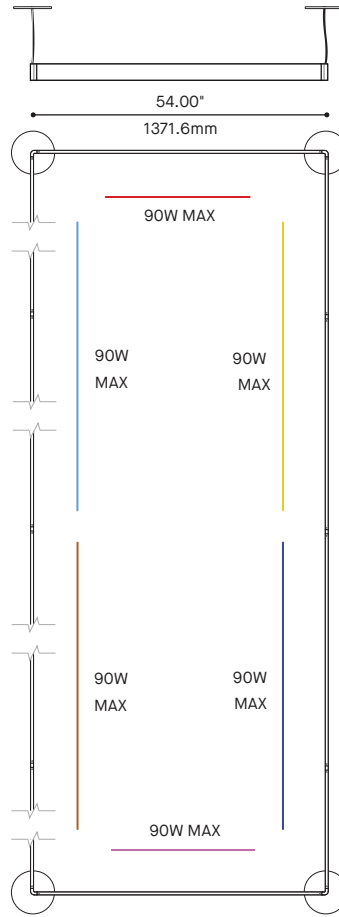

8220	36"	54"	96"	190"	380"
36"	90W				
54"		180W	180W	360W	540W
96"					
190"					
380"					720W

ARENA
SQUARE 8220
MAXIMUM DC LOAD SEE TABLE
MAXIMUM TOTAL WEIGHT PER SECTION 25 LBS

LIGHT SOURCES							
BEAM 8290	GLOW 8291	AIM 8292	SLICE-SQ 8296-36	SLICE-SQ 8296-54	BALL 8295	CONE 8294	ADAPTER TAA
8W DC	8W DC	8W DC	8W DC	11W DC	8W DC	11W DC	SEE SPEC SHEET
0.62 LBS	0.70 LBS	0.61 LBS	2.22 LBS	3.50 LBS	0.48 LBS	0.88 LBS	

8220-380X380
ARENA SQUARE 380" x 380"

8220-190X190
ARENA SQUARE 190" x 190"

ARENA RECTANGLE 8220 1/2

CONFIGURATIONS

ARENA RECTANGLE 8220 2/2

CONFIGURATIONS

8220-96X380
ARENA SQUARE 96" x 380"

8220-54X380
ARENA RECTANGLE 54" x 380"