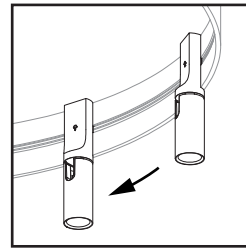

ARENA - AIM 8292

The AIM brings fully orientable illumination to the ARENA (8200) profile (sold separately) in a slim elegant form. It can be rotated 350°, angled up to 90° and be displaced and flipped up/down simply without tools

ARENA (8200,8210,8220) REQUIRED (SOLD SEPARATELY)

Attach
Secured by strong neodymium magnets. Tested to UL standards to support several times its weight.

Pivot
Pivotable sideways up to a 90° angle and can be rotated 350° to help highlight a particular area or object.

Flip
AIM can be flipped up or down for direct or indirect illumination.

Move
AIM can be positioned on the ARENA as desired to highlight areas below or create a visual pattern.

Group
Place together to concentrate light in areas along the ARENA.

PRODUCT SPECIFICATION

8292 — NA

8292 — WI

PERFORMANCE

DC LOAD	8 W	8 W
DELIVERED LUMENS (4000K - BLKE)	656 LM	656 LM
EFFICACY (INCLUDING DRIVER)	85 LM/W	85 LM/W

OTHER INFORMATIONS

COLLIMATOR (BEAM ANGLE)	NARROW (19°)	WIDE (30°)
LUMINAIRE'S WEIGHT	0.61 LBS / 0.27 KG	0.61 LBS / 0.27 KG
L70 (LUMEN MAINTENANCE)	> 66 500 HRS	> 66 500 HRS

EFFICACY MULTIPLIERS

CRI	CCT	FACTOR
80+	4000K	1.00
80+	3500K	0.99
80+	3000K	0.97
80+	2700K	0.94
90+	4000K	0.89
90+	3500K	0.86
90+	3000K	0.84
90+	2700K	0.80

LIGHT DISTRIBUTION

TECHNICAL DATA