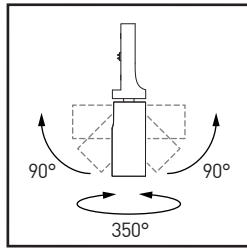

Pivot
Pivotable sideways up to a 90° angle and can be rotated 350° to help highlight a particular area or object.