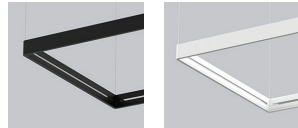

8210-158
ARENA STRAIGHT 158.78"

8210-190
ARENA STRAIGHT 190.39"

8210-284
ARENA STRAIGHT 284.7"

8210-380
ARENA STRAIGHT 379.6"

ARENA SQUARE & RECTANGLE 8220

PROJECT PROJÉT
SPEC TYPE
NOTES

FINISH FINI

BLKE