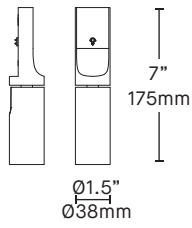

ARENA - AIM 8292

AIM apporte au Arena (vendu séparément) une illumination pleinement orientable dans un format élancé et élégant. Il peut tourner sur 350°, être anglé jusqu'à 90°, être déplacé et retourné vers le haut ou le bas simplement et sans outils