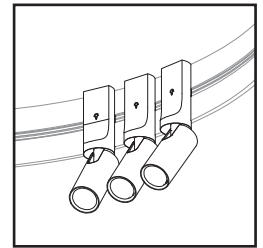

Group
Place together to concentrate light in areas along the ARENA.

PRODUCT SPECIFICATION

8292 — NA

8292 — WI

PERFORMANCE

DC LOAD	8 W	8 W
DELIVERED LUMENS (4000K - BLKE)	656 LM	656 LM
EFFICACY (INCLUDING DRIVER)	85 LM/W	85 LM/W

OTHER INFORMATIONS

COLLIMATOR (BEAM ANGLE)	NARROW (19°)	WIDE (30°)
LUMINAIRE'S WEIGHT	0.61 LBS / 0.27 KG	0.61 LBS / 0.27 KG
L70 (LUMEN MAINTENANCE)	> 66 500 HRS	> 66 500 HRS

EFFICACY MULTIPLIERS

CRI	CCT	FACTOR
80+	4000K	1.00
80+	3500K	0.99
80+	3000K	0.97
80+	2700K	0.94
90+	4000K	0.89
90+	3500K	0.86
90+	3000K	0.84
90+	2700K	0.80