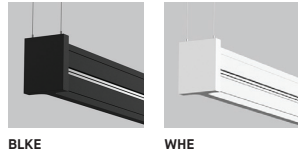

FINISH FINI

BLKE

WHE