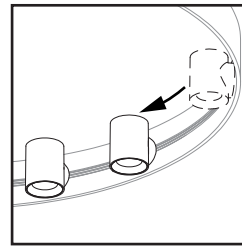

Move
Position on the ARENA as desired to highlight areas below or create a visual pattern