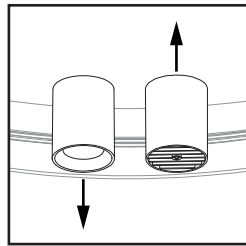

Flip
BEAM can be flipped up or down for direct or indirect illumination