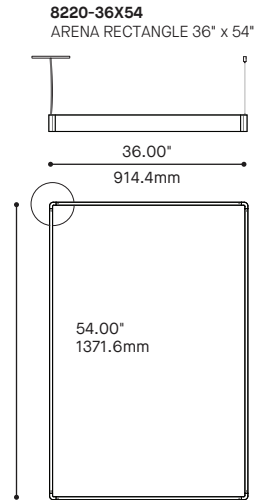

8220	36"	54"	96"	190"	380"
36"	90W				
54"		180W	180W	360W	540W
96"					
190"					
380"					720W

ARENA SQUARE 8220
MAXIMUM DC LOAD SEE TABLE
MAXIMUM TOTAL WEIGHT PER SECTION 25 LBS

LIGHT SOURCES							
BEAM 8290	GLOW 8291	AIM 8292	SLICE-SQ 8296-36	SLICE-SQ 8296-54	BALL 8295	CONE 8294	ADAPTER TAA
8W DC	8W DC	8W DC	8W DC	11W DC	8W DC	11W DC	SEE SPEC SHEET
0.62 LBS	0.70 LBS	0.61 LBS	2.22 LBS	3.50 LBS	0.48 LBS	0.88 LBS	

* FOR CHICAGO PLENUM INSTALLATION, PLEASE CONTACT YOUR EUREKA REPRESENTATIVE

ARENA SQUARE 8220

CONFIGURATIONS

8220-36X36
ARENA SQUARE 36" x 36"

8220-54X54
ARENA SQUARE 54" x 54"

8220-96X96
ARENA SQUARE 96" x 96"

8220-380X380
ARENA SQUARE 380" x 380"

8220-190X190
ARENA SQUARE 190" x 190"

ARENA RECTANGLE 8220 1/2

CONFIGURATIONS

ARENA RECTANGLE 8220 2/2

CONFIGURATIONS

8220-96X380
ARENA SQUARE 96" x 380"

8220-54X380
ARENA RECTANGLE 54" x 380"

8220-36X380
ARENA RECTANGLE 36" x 380"

8220-190X380
ARENA RECTANGLE 190" x 380"