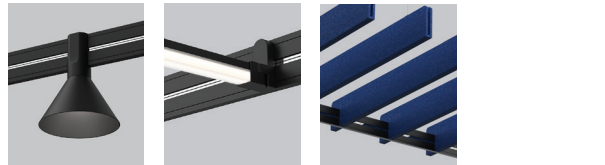

ARENA - CONE 8294

ARENA - SLICE SQ 8296

ARENA - ACOUSTIC 8298