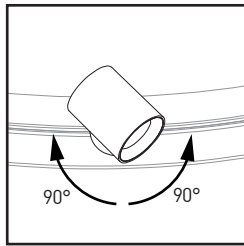

Rotate
BEAM can be rotated sideways up to 90° in each direction to help highlight a particular area or object