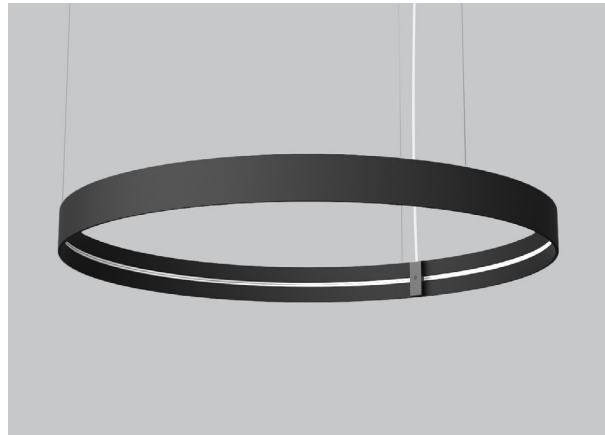

ARENA 8200

PROJECT PROJÉT
SPEC TYPE
NOTES

FAMILY FAMILLE

FINISH FINI