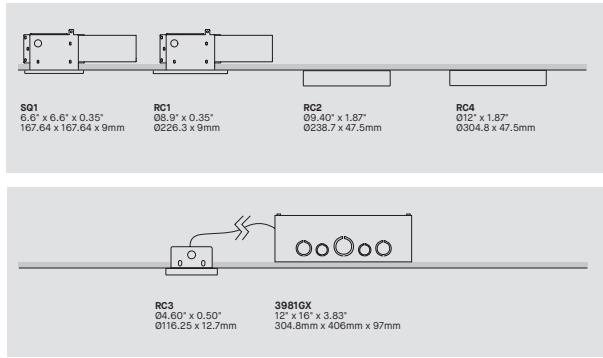

MOUNTING OPTION OPTION DE MONTAGE

ACCESSORY ACCESSOIRE

- **3981C** 1 JUNCTION BOX FOR 90W RECESSED DRIVER
- **3981D** 1 JUNCTION BOX FOR 180W RECESSED DRIVER
- **3981D2** 2 JUNCTION BOX FOR 360W RECESSED DRIVER
- **3981D4** 4 JUNCTION BOXES FROM 540W TO 740W RECESSED DRIVER
- **3981GA** 1 REMOTE DRIVER BOX 12"X16" FOR MOUNTING RC3 FOR DC LOAD 90W
- **3981GB** 1 REMOTE DRIVER BOX 12"X16" FOR MOUNTING RC3 FOR DC LOAD 180W
- **3981GB2** 2 REMOTE DRIVER BOXES 12"X16" FOR MOUNTING RC3 FOR DC LOAD 360W
- **3981GB3** 3 REMOTE DRIVER BOXES 12"X16" FOR MOUNTING RC3 FOR DC LOAD 540W
- **3981GB4** 4 REMOTE DRIVER BOXES 12"X16" FOR MOUNTING RC3 FOR DC LOAD 720W
- **39NLAA*** NLIGHT AIR GEN 2 REMOTE CONTROLLER (NOT AVAILABLE WITH MOUNTING OPTION RC3)
- **39NLWA*** NLIGHT WIRED REMOTE CONTROLLER (NOT AVAILABLE WITH MOUNTING OPTION RC3)

* FOR CHICAGO PLENUM INSTALLATION, PLEASE CONTACT YOUR EUREKA REPRESENTATIVE