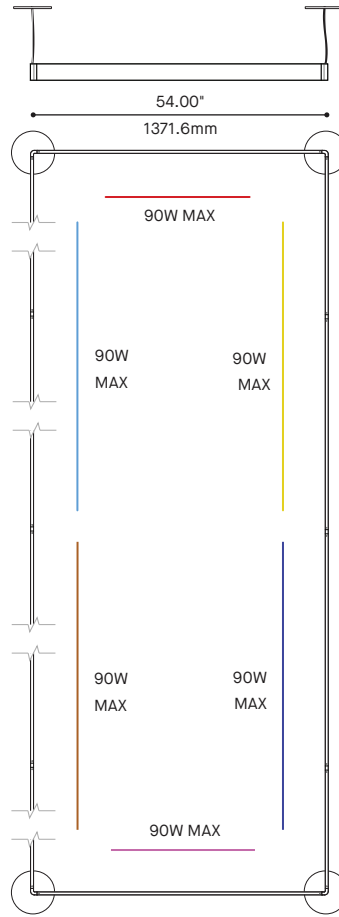

8220-380X380
ARENA SQUARE 380" x 380"

8220-190X190
ARENA SQUARE 190" x 190"

ARENA RECTANGLE 8220 1/2

CONFIGURATIONS

ARENA RECTANGLE 8220 2/2

CONFIGURATIONS

8220-96X380
ARENA SQUARE 96" x 380"

8220-54X380
ARENA RECTANGLE 54" x 380"