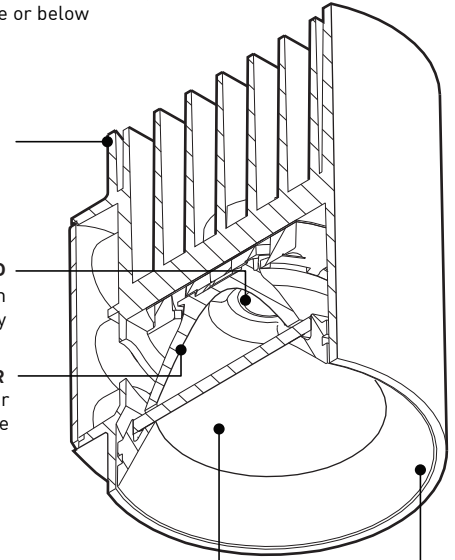

A VERSATILE, ELEGANT SPOT

BEAM is a classic yet modern 62mm diameter spot accessory compatible with ARENA (8200) ring profile (sold separately). It hides discreetly behind the ring's height and shines brightly above or below

DIE-CAST ALUMINUM HEATSINK
Custom designed for optimal heat dissipation, black or white textured finish

HIGH POWER COB LED
Single point source with high performance efficiency

COMPACT REFLECTOR
Narrow (16°), Medium (26°) or Wide (45°) FWHM beam angle