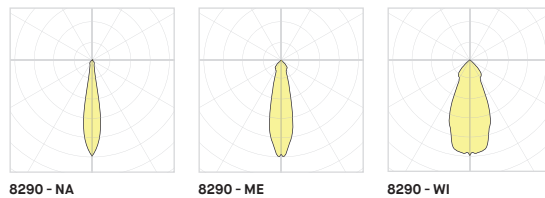

LIGHT DISTRIBUTION