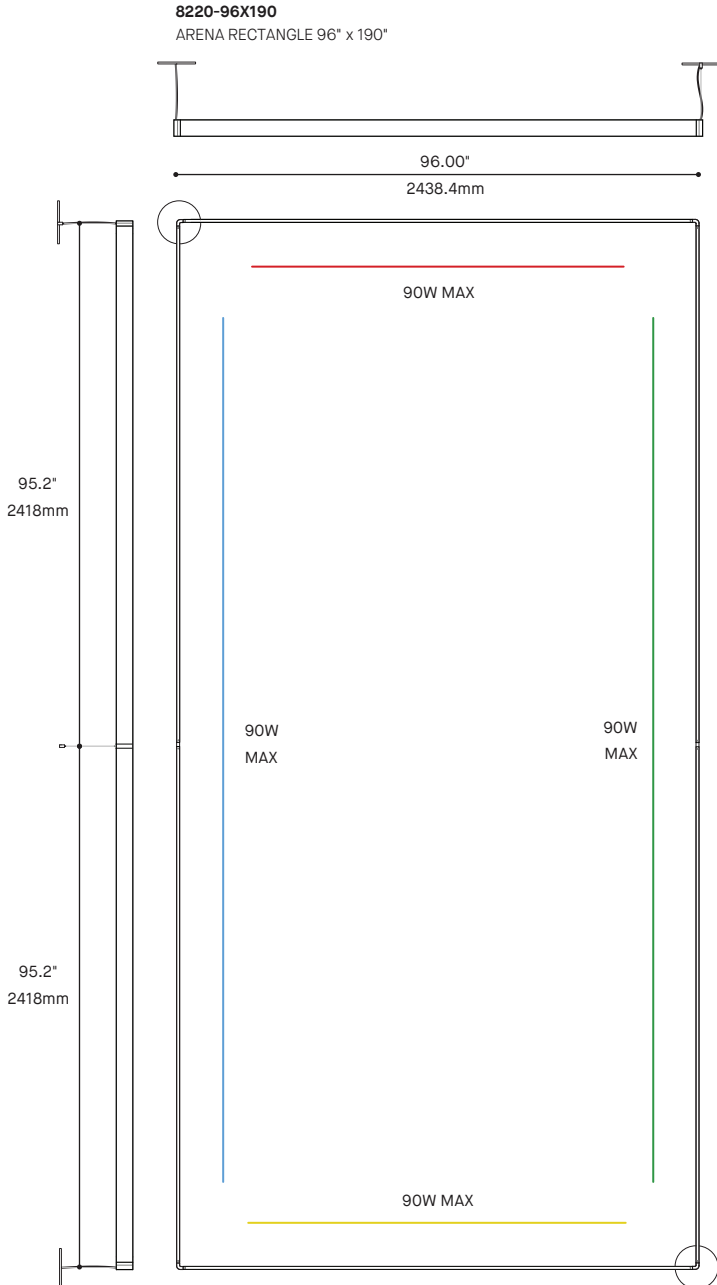

8220-380X380
ARENA SQUARE 380" x 380"

8220-190X190
ARENA SQUARE 190" x 190"

ARENA RECTANGLE 8220 1/2

CONFIGURATIONS

ARENA RECTANGLE 8220 2/2

CONFIGURATIONS

8220-96X380
ARENA SQUARE 96" x 380"

8220-54X380
ARENA RECTANGLE 54" x 380"

8220-36X380
ARENA RECTANGLE 36" x 380"

8220-190X380
ARENA RECTANGLE 190" x 380"