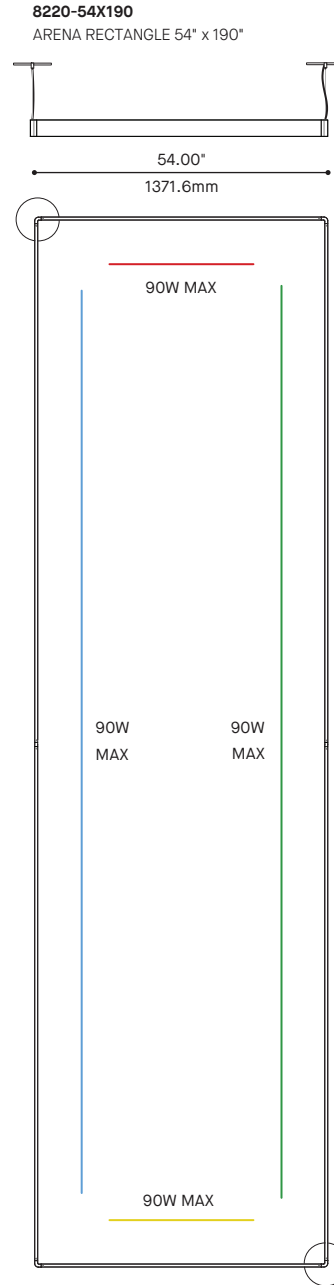

8220-380X380
ARENA SQUARE 380" x 380"

8220-190X190
ARENA SQUARE 190" x 190"

ARENA RECTANGLE 8220 1/2

CONFIGURATIONS

ARENA RECTANGLE 8220 2/2

CONFIGURATIONS

8220-96X380
ARENA SQUARE 96" x 380"

8220-54X380
ARENA RECTANGLE 54" x 380"