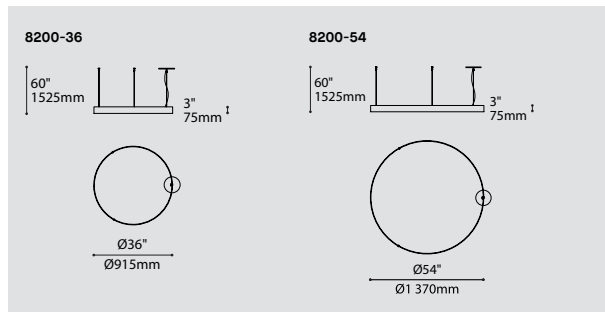

ORDERING SPECIFICATION SPÉCIFICATION DE COMMANDE

CODE

MODEL MODÈLE

8200-36 ARENA 36"
8200-54 ARENA 54"

MAXIMUM DC LOAD PUISSANCE MAXIMALE DC

90W 90 WATT DC
TOTAL DC LOAD OF INSTALLED LIGHT SOURCES (8290, 8291, 8292, 8293-36, 8293-54) MUST NOT EXCEED 90W.

RING
ARENA 8200-36 & 8200-54
MAXIMUM DC LOAD 90W

LIGHT SOURCES				
BEAM 8290	GLOW 8291	AIM 8292	SLICE RD 8293-36	SLICE RD 8293-54
8W DC	8W DC	8W DC	8W DC	11W DC

VOLTAGE VOLTAGE

120V 120 VOLT
277V 277 VOLT

CONTROL OPTION OPTION DE CONTRÔLE

DV 0-10V DIMMING (120V-277V)
NLTAIR2* NLIGHT AIR CONTROL GEN 2 (NOT AVAILABLE WITH MOUNTING OPTION RC3)
NLIGHT* NLIGHT WIRED CONTROL (NOT AVAILABLE WITH MOUNTING OPTION RC3)
LED DIMMING DRIVER IS STANDARD IN THIS PRODUCT
*NLIGHT INTEGRATION REQUIRES A REMOTE POWER PACK (39NLAA & 39NLWA AS BELOW FOR NLIGHT). REFER TO NLIGHT GUIDE AND INSTALLATION SHEET FOR ALL REQUIREMENTS.

DRIVER POSITION POSITION DE L'ALIMENTATION

RDP * RECESSED DRIVER
* 3981C IS REQUIRED

CABLE CÂBLE

AC AIRCRAFT MOUNTING & CLEAR CABLE, FIELD ADJUSTABLE

CABLE LENGTH LONGUEUR DE CÂBLE

60 60" AIRCRAFT CABLE (STD LENGTH)
** CUSTOM AIRCRAFT CABLE LENGTH (PLEASE SPECIFY)
FOR OVERALL LENGTH, PLEASE CONTACT YOUR EUREKA REPRESENTATIVE.

MOUNTING MONTAGE

RC1 ROUND CANOPY ON JBOX FOR RECESSED DRIVERS 0.5" (2475C)
RC2 ROUND SURFACE SCREWLESS CANOPY 1.87" (2475I)
RC3 ROUND SURFACE SCREWLESS CANOPY 0.50" FOR REMOTE DRIVER BOX 12"X16" (2471C)
* PAIR WITH ACCESSORY 3981GA

MOUNTING CABLE OPTION OPTION DE MONTAGE DE CÂBLE

IF NO OPTION IS SELECTED, AN OFF-CENTERED ROUND CANOPY WITH STRAIGHT AIRCRAFT CABLES IS STANDARD

RCC CENTERED ROUND CANOPY - STRAIGHT AIRCRAFT CABLES

CANOPY FINISH FINI PAVILLON

BLKE BLACK FINE TEXTURE
WHE WHITE FINE TEXTURE

POWER CORD FINISH FINI CÂBLE D'ALIMENTATION

BLK BLACK POWER CORD
WH WHITE POWER CORD
CLR CLEAR POWER CORD

RING FINISH FINI DE L'ANNEAU

BLKE BLACK FINE TEXTURE
WHE WHITE FINE TEXTURE

ACCESSORY ACCESSOIRE

3981C JUNCTION BOX FOR RECESSED DRIVER OPTION SQ1 OR RC1
3981GA REMOTE DRIVER BOX 12"X16" FOR MOUNTING RC3 FOR DC LOAD 90W
39NLAA* NLIGHT AIR GEN 2 REMOTE CONTROLLER (NOT AVAILABLE WITH MOUNTING OPTION RC3)
39NLWA* NLIGHT WIRED REMOTE CONTROLLER (NOT AVAILABLE WITH MOUNTING OPTION RC3)
* FOR CHICAGO PLENUM INSTALLATION, PLEASE CONTACT YOUR EUREKA REPRESENTATIVE.

SPECIFICATION