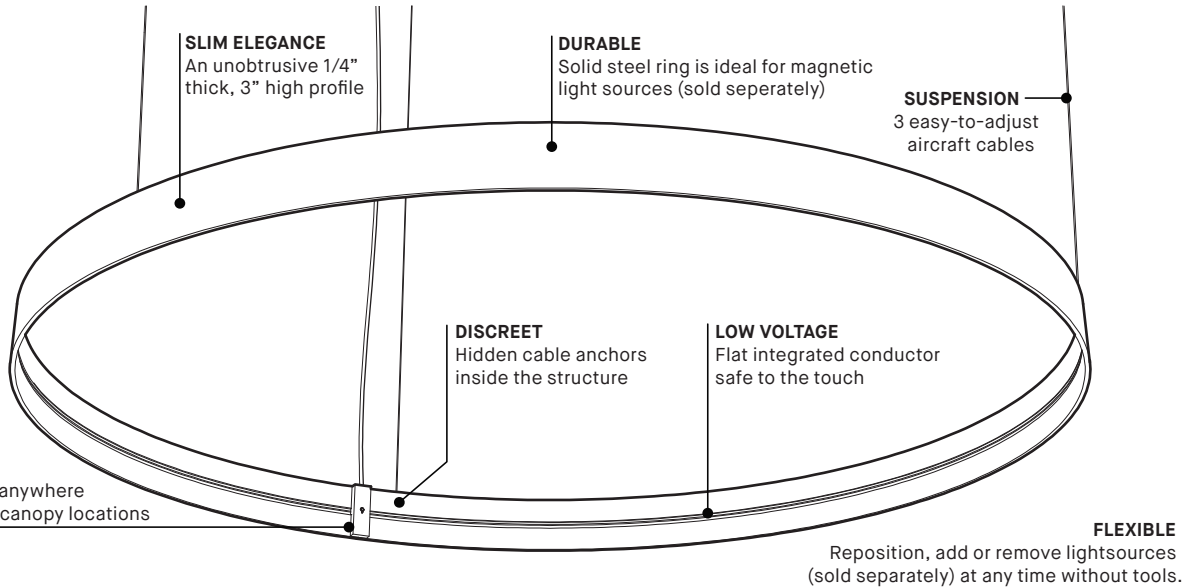

ARENA 8200-XX

EVOLVING LIGHT

ARENA is the circular base profile that supports and powers a variety of compatible light sources which can be combined and positioned as desired.

The ARENA will accommodate a choice of light sources which can be customized in quantity, position, orientation and combinations to provide users with a tailored solution for their space.