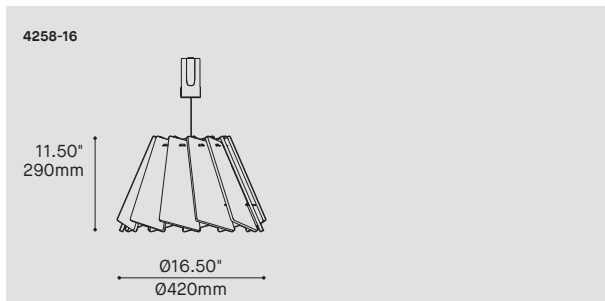

## SHADE FINISH FINI ABAT-JOUR

ADDITIONAL PREMIUM COLORS AVAILABLE - SEE ACOUSTIC MATERIAL COLOR OPTIONS PAGE

ORDERING SPECIFICATION	SPÉCIFICATION DE COMMANDE	CODE
<b>MODEL MODÈLE</b>	4258-16 MUTE 16"	4258-16
<b>LIGHT SOURCE SOURCE LUMINEUSE</b>	<b>LEDA</b> SPECIAL OUTPUT FOR ARENA, 11W * TOTAL DC LOAD OF INSTALLED LIGHT SOURCES MUST NOT EXCEED 90W OR 180W DEPENDING ON THE SELECTED OPTION	<b>LEDA</b>
<b>COLOR TEMPERATURE TEMPÉRATURE DE COULEUR</b>	27* 2700K 30 3000K 35 3500K 40 4000K  *LONGER LEAD TIME MAY APPLY, PLEASE CONTACT YOUR EUREKA REPRESENTATIVE	
<b>COLOR RENDERING INDEX INDICE DE RENDU DE COULEUR (IRC)</b>	80 80+ CRI 90* 90+ CRI  *LONGER LEAD TIME MAY APPLY, PLEASE CONTACT YOUR EUREKA REPRESENTATIVE	
<b>CABLE LENGTH LONGUEUR DE CÂBLE</b>	24 24" CABLE (STD LENGTH) ** CUSTOM CABLE LENGTH (PLEASE SPECIFY)	
<b>MOUNTING MONTAGE</b>	<b>TAA</b> ARENA ADAPTOR FOR ARENA SQUARE & RECTANGLE 8220 & ARENA STRAIGHT 8210 <b>TAB</b> ARENA ADAPTOR FOR ARENA RING 8200	
<b>ADAPTER FINISH FINI ADAPTATEUR</b>	<b>BLKE</b> BLACK FINE TEXTURED <b>WHE</b> WHITE FINE TEXTURED	
<b>POWER CORD FINISH FINI ADAPTATEUR</b>	<b>BLK</b> BLACK POWER CORD <b>WH</b> WHITE POWER CORD	
<b>SHADE FINISH FINI ABAT-JOUR</b>	<b>ABF</b> AZURE BLUE FELT <b>BYF</b> BANANA YELLOW FELT <b>REF</b> RED FELT <b>AWF</b> ARCTIC WHITE FELT <b>CHF</b> CHARCOAL FELT <b>SGF</b> SILVER GRAY FELT <b>BBF</b> BASIC BLACK FELT <b>NBF</b> NAVY BLUE FELT <b>TGF</b> TITANIUM GRAY FELT <b>BOF</b> BLOOD ORANGE FELT <b>OBF</b> OCEAN BLUE FELT <b>ZFF</b> ZINFANDEL FELT <b>BTF</b> BATTLESHIP GRAY FELT <b>PGF</b> PEAR GREEN FELT <b>PREMIUM*</b> PLEASE SPECIFY PREMIUM COLOR CODE - SEE ACOUSTIC MATERIAL COLOR OPTIONS PAGE  *LONGER LEAD TIME MAY APPLY, PLEASE CONTACT YOUR EUREKA REPRESENTATIVE	
<b>DIFFUSER FINISH FINI DIFFUSEUR</b>	<b>WH</b> WHITE	<b>WH</b>