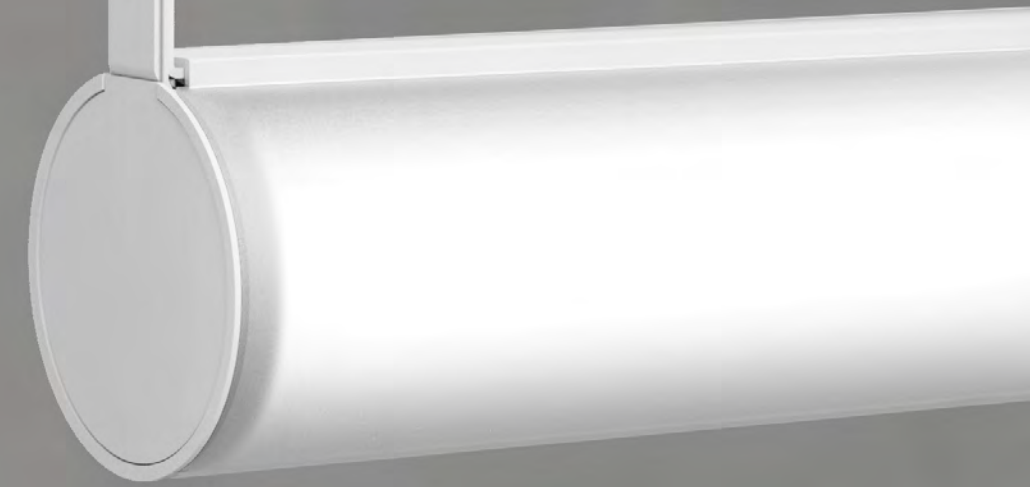

Velia

 **EUREKA**

Tubes. Reimagined.

Create unique tubular arrangements with Velia luminaire. Display Velia in vertical clusters or as a suspended horizontal linear or showcase a standalone pendant as an elegant centerpiece. With a variety of lengths, configurations, and finishes to choose from, Velia lets you imagine and reimagine lighting to meet a space's specific aesthetics.

At first glance, Velia is elegant and versatile tubular lighting with a sleek, modernized look. But a closer look reveals an attention to detail that imparts its true elegance. Two layers of optical film visually create the richness of glass, and Velia's unexpected flat cable adds a truly unique aesthetic.

It's the little details that make a big difference: the subtle lines of the linear outer film complement the sleek, flat cable.

Linear finish

Prismatic finish

Frost finish

A selection of smooth finishes provides designers with even more choices to give each arrangement its own personality.

Sheer simplicity

Velia's suspended horizontal version makes a singular statement above a table in a cafeteria space or conference room.

White

Light
amber

Light amber
gradient

Dark
amber

Dark amber
gradient

Pink