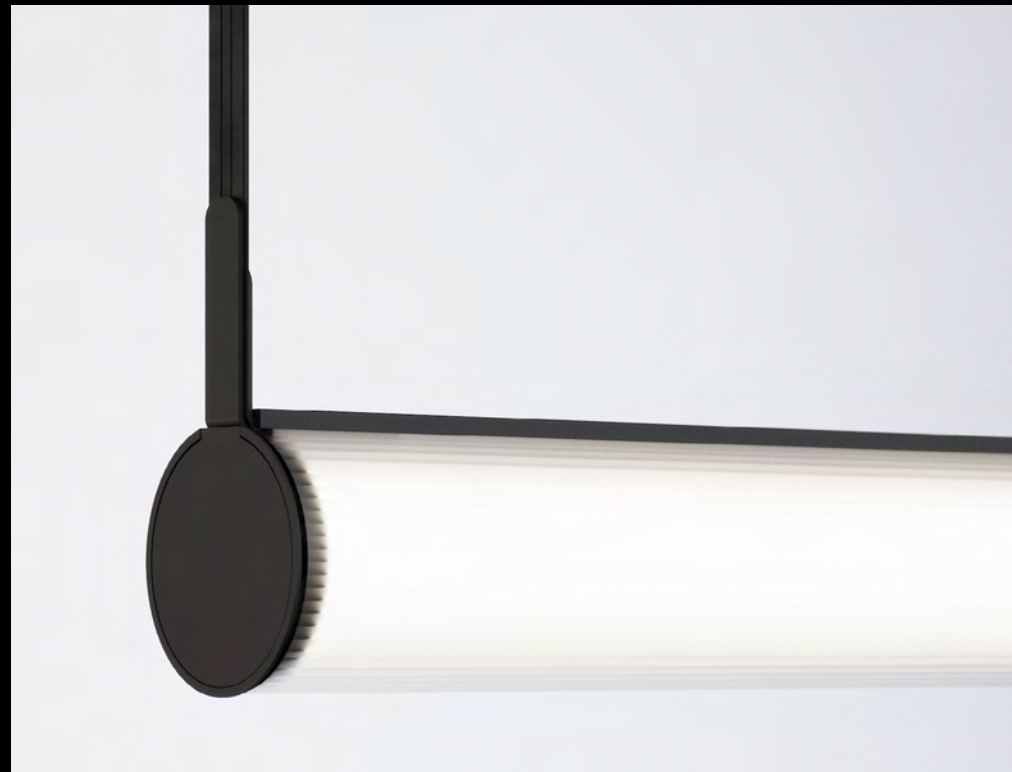

Take a closer look

At first glance, Velia is elegant and versatile tubular lighting with a sleek, modernized look. But a closer look reveals an attention to detail that imparts its true elegance. Two layers of optical film visually create the richness of glass, and Velia's unexpected flat cable adds a truly unique aesthetic.

It's the little details that make a big difference: the subtle lines of the linear outer film complement the sleek, flat cable.

Linear finish