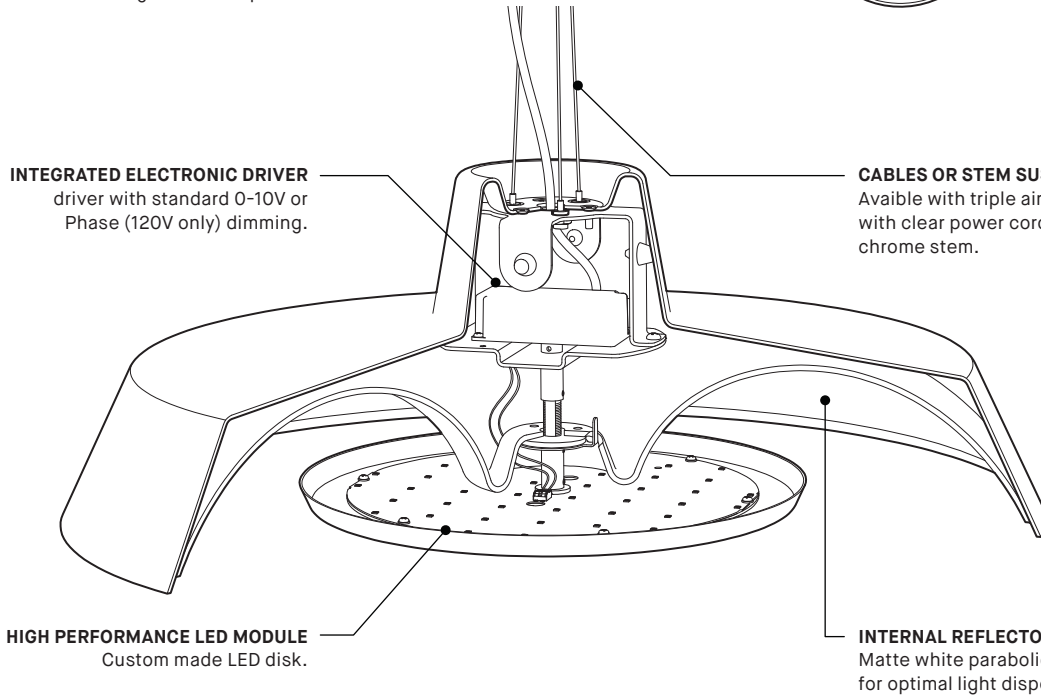

TECHNICAL DATA