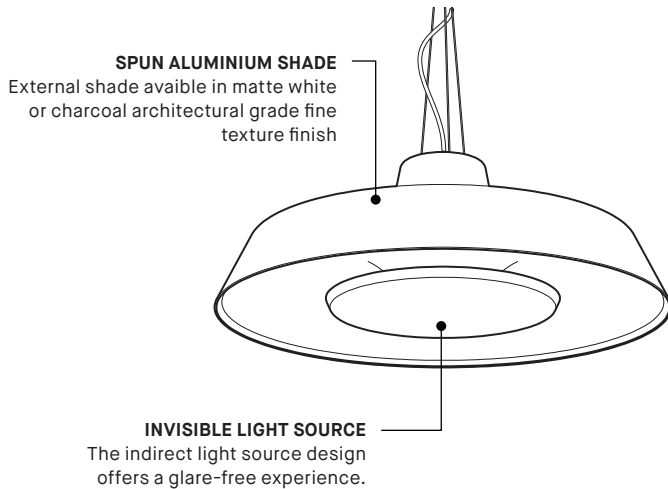

TECHNICAL DATA