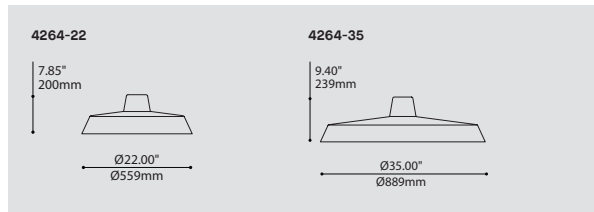

ORDERING SPECIFICATION	SPÉCIFICATION DE COMMANDE	CODE
MODEL MODÈLE		
4264-22	FLYNN 22"	
4264-35	FLYNN 35"	
LIGHT SOURCE SOURCE LUMINEUSE		
4264-22		
LED.20	20W, LED	
4264-35		
LED.43	43W, LED	
COLOR TEMPERATURE TEMPÉRATURE DE COULEUR		
27*	2700K	
30	3000K	
35	3500K	
40	4000K	
* LONGER LEAD TIME MAY APPLY, PLEASE CONTACT YOUR EUREKA REPRESENTATIVE		
COLOR RENDERING INDEX (CRI) INDICE DE RENDU DE COULEUR (IRC)		
80	80+ CRI	
90*	90+ CRI	
* LONGER LEAD TIME MAY APPLY, PLEASE CONTACT YOUR EUREKA REPRESENTATIVE		
VOLTAGE VOLTAGE		
120V	120 VOLT	
277V	277 VOLT	
DIMMING OPTION OPTION DE GRADATION		
DV	0-10V DIMMING (120V-277V)	
DP	PHASE DIMMING (120V ONLY)	
LED DIMMING DRIVER IS STANDARD IN THIS PRODUCT, PLEASE SPECIFY YOUR DIMMING TYPE		
STEM OR CABLE TIGE OU CÂBLE		
ST10*	3/8" (10MM) STEM, NOT FIELD ADJUSTABLE	
AC	AIRCRAFT MOUNTING & CLEAR CABLE, FIELD ADJUSTABLE	
* STEM FINISH SAME AS EXTERIOR FINISH		
STEM OR CABLE LENGTH LONGUEUR DE TIGE OU CÂBLE		
36	36" STEM (STD LENGTH)	
60	60" AIRCRAFT CABLE (STD LENGTH)	
**	CUSTOM STEM LENGTH (PLEASE SPECIFY)	
**	CUSTOM AIRCRAFT CABLE LENGTH (PLEASE SPECIFY)	
FOR OVERALL LENGTH, PLEASE CONTACT YOUR EUREKA REPRESENTATIVE		
MOUNTING MONTAGE		RC
RC	ROUND CANOPY / PAVILLON ROND FOR LED: 0.50" CANOPY (2471C)	
CANOPY FINISH FINI PAVILLON		
WHE	WHITE FINE TEXTURE	
ANTE	ANTHRACITE FINE TEXTURE	
EXTERIOR SHADE FINISH FINI ABAT-JOUR EXTÉRIEUR		
WHE	WHITE FINE TEXTURE	
ANTE	ANTHRACITE FINE TEXTURE	
INTERIOR SHADE FINISH FINI ABAT-JOUR INTÉRIEUR		WH
WH	WHITE	

PRODUCT CHARACTERISTICS CARACTÉRISTIQUES DU PRODUIT

1. **DESIGN:** Under this large size shade with straight, imposing lines, hides a reflector with soft curves and a generous personality. A concealed LED light source underneath the fixture projects a soft and seductive indirect light.
2. **INSTALLATION:** Available on a stem or with an easy-to-install triple aircraft cable configuration.
3. **LIGHT SOURCE:** Custom LED light engine with integrated driver with standard phase or 0-10V dimming capability.
4. **STRUCTURE:** Custom design spun aluminum shade available in 22" or 35" diameter, with white or anthracite architectural grade fine texture finishes.
5. **REFLECTOR:** Thermoformed acrylic with matte white frosted finish for optimal light diffusion.
6. **CERTIFIED:** c-CSA-us