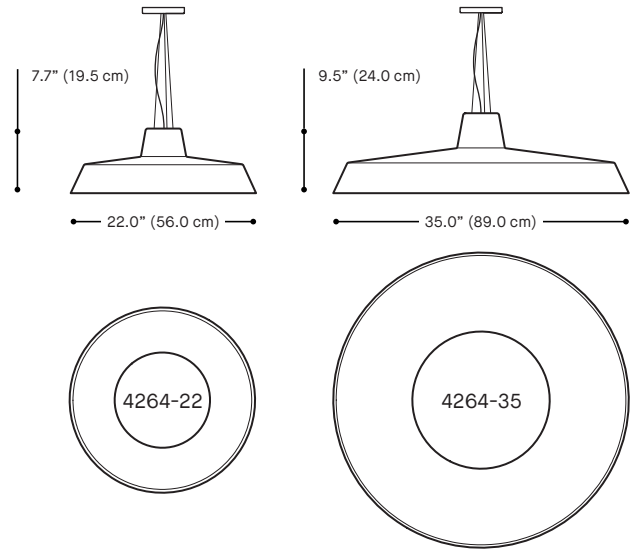

TECHNICAL DATA