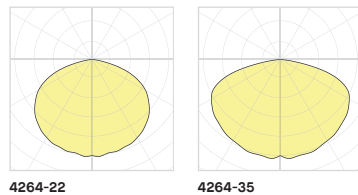

LIGHT DISTRIBUTION